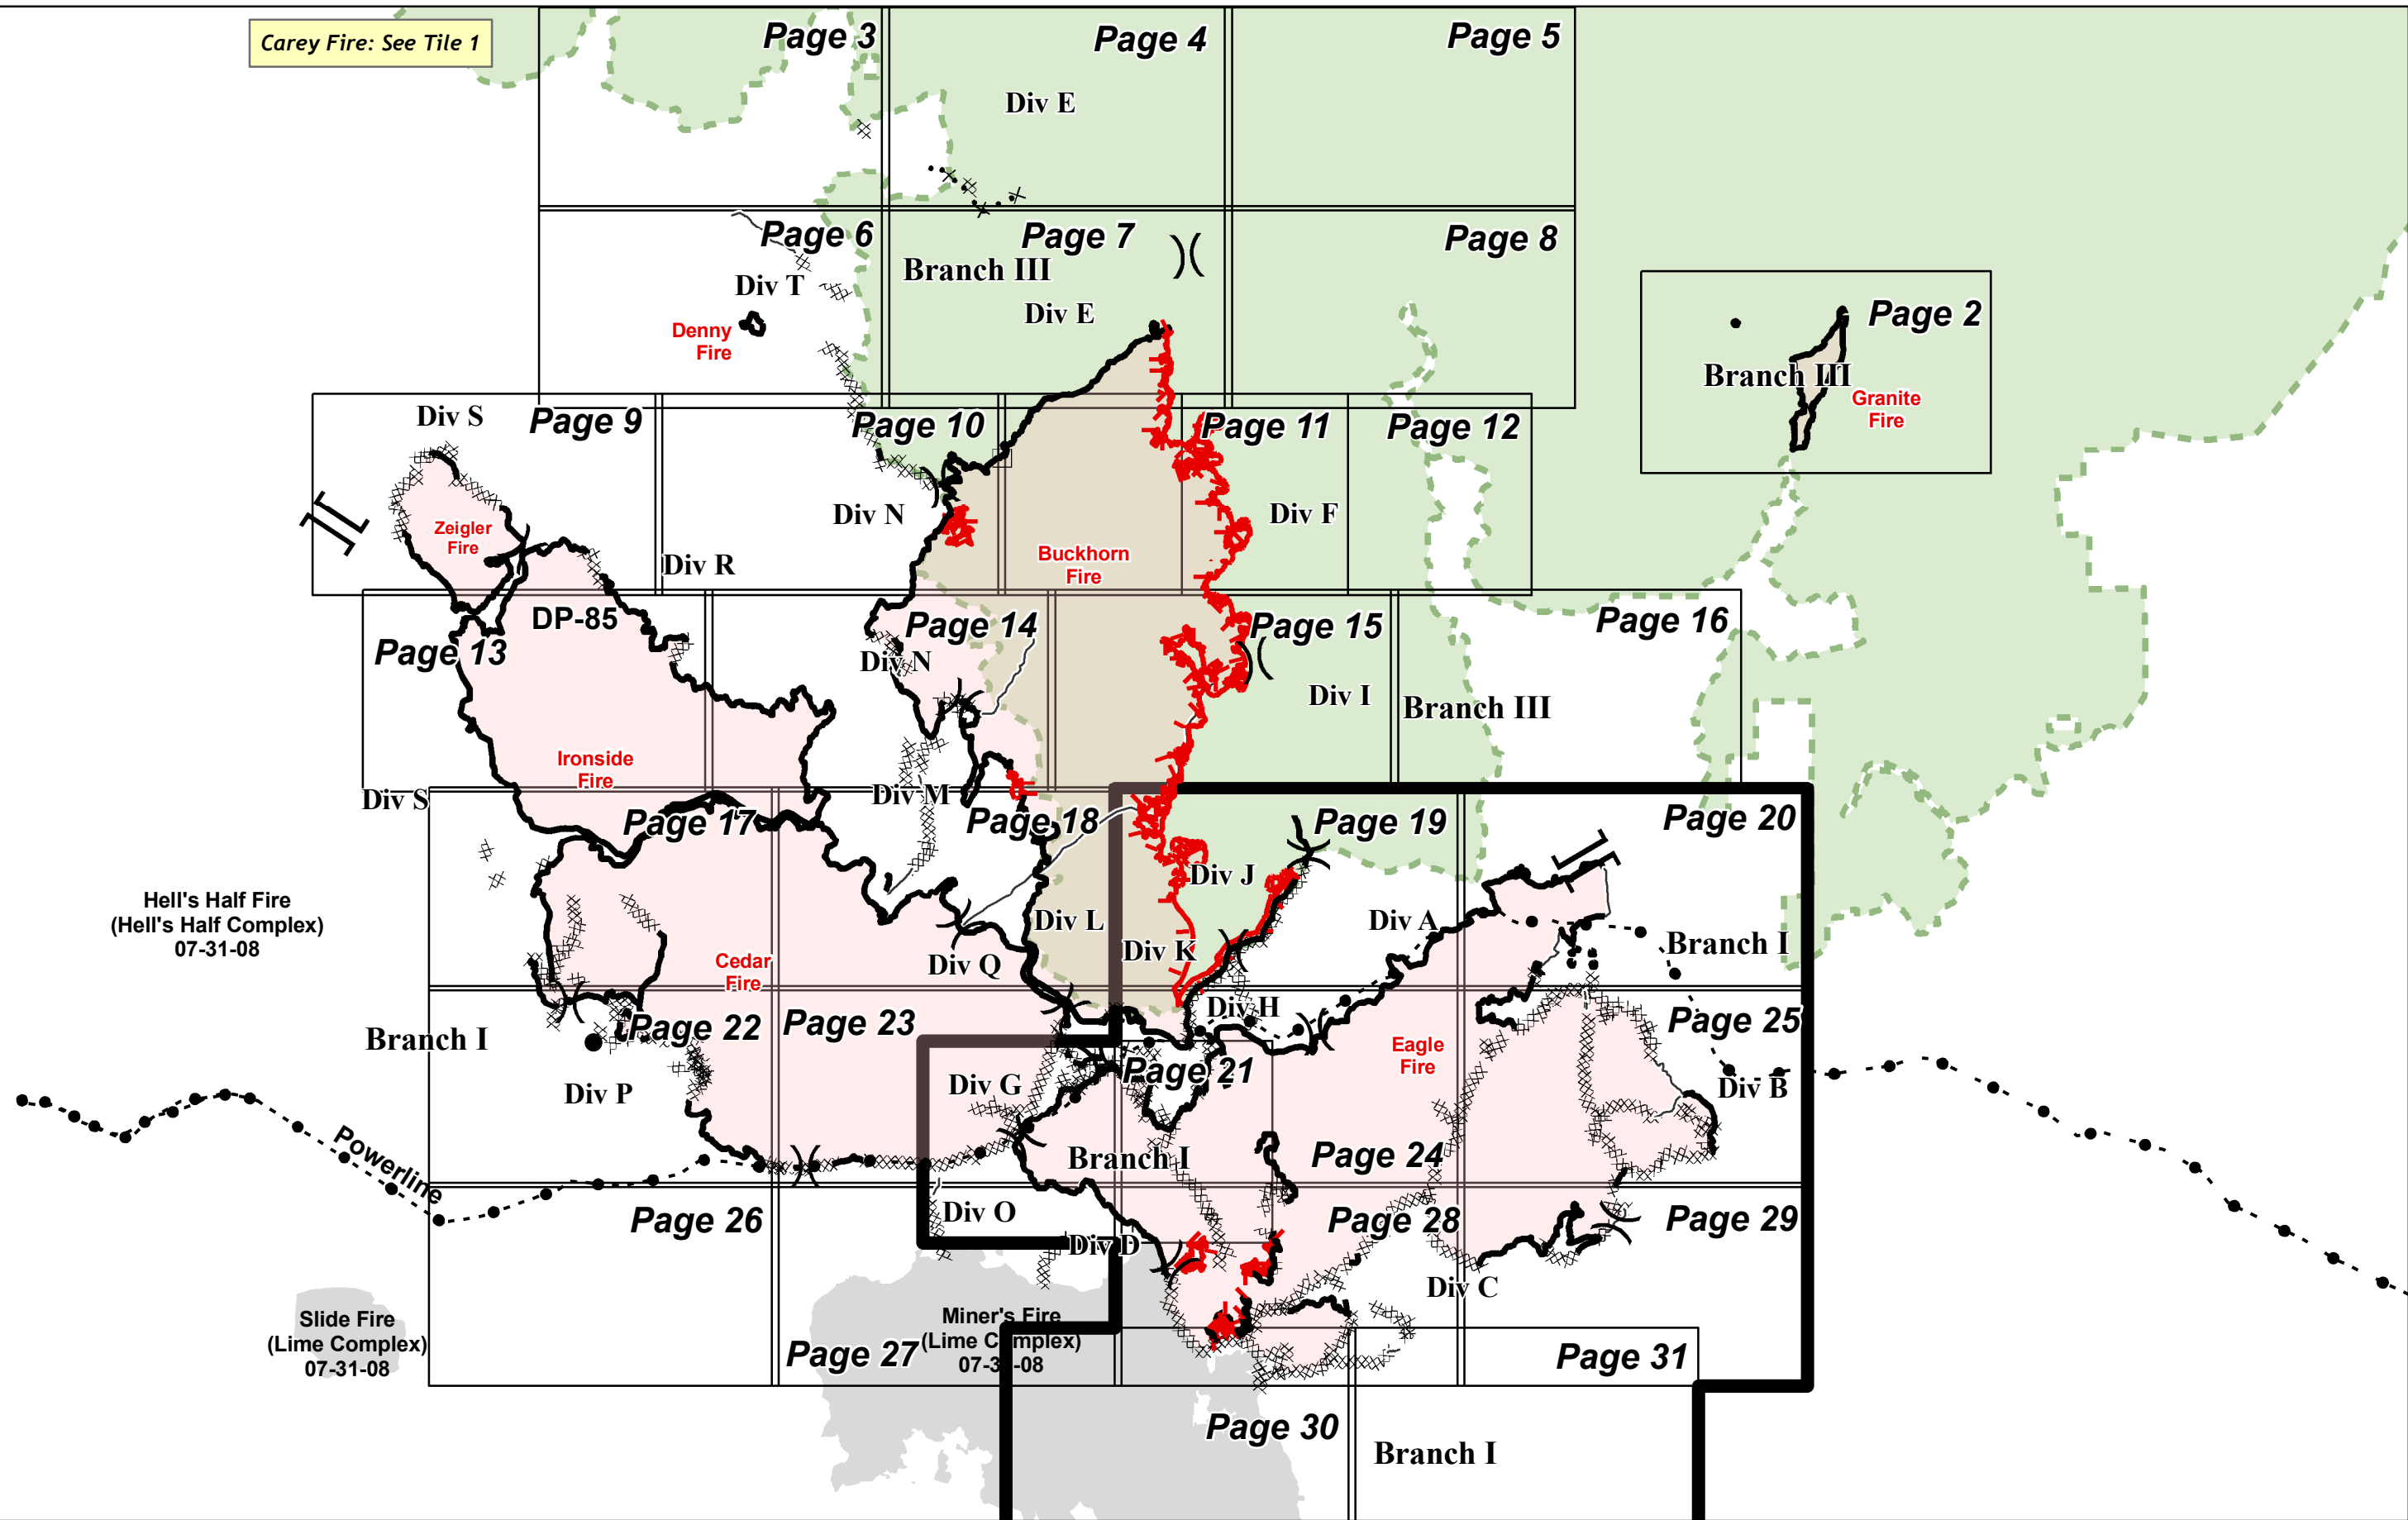

Carey Fire: See Tile 1

Hell's Half Fire
(Hell's Half Complex)
07-31-08

Slide Fire
(Lime Complex)
07-31-08

IRON COMPLEX
 104,481 Acres
 August 18, 2008 Day Shift
 NAD 83 Datum

Eagle
 IAP Map Package Index
 Eagle Fire: 31,797 Acres

- Uncontrolled Fire Edge
- Dozer Line
- Completed Line
- Major Highways

- IAP Tile Index
- Wilderness; Alps Complex
- Research Natural Area