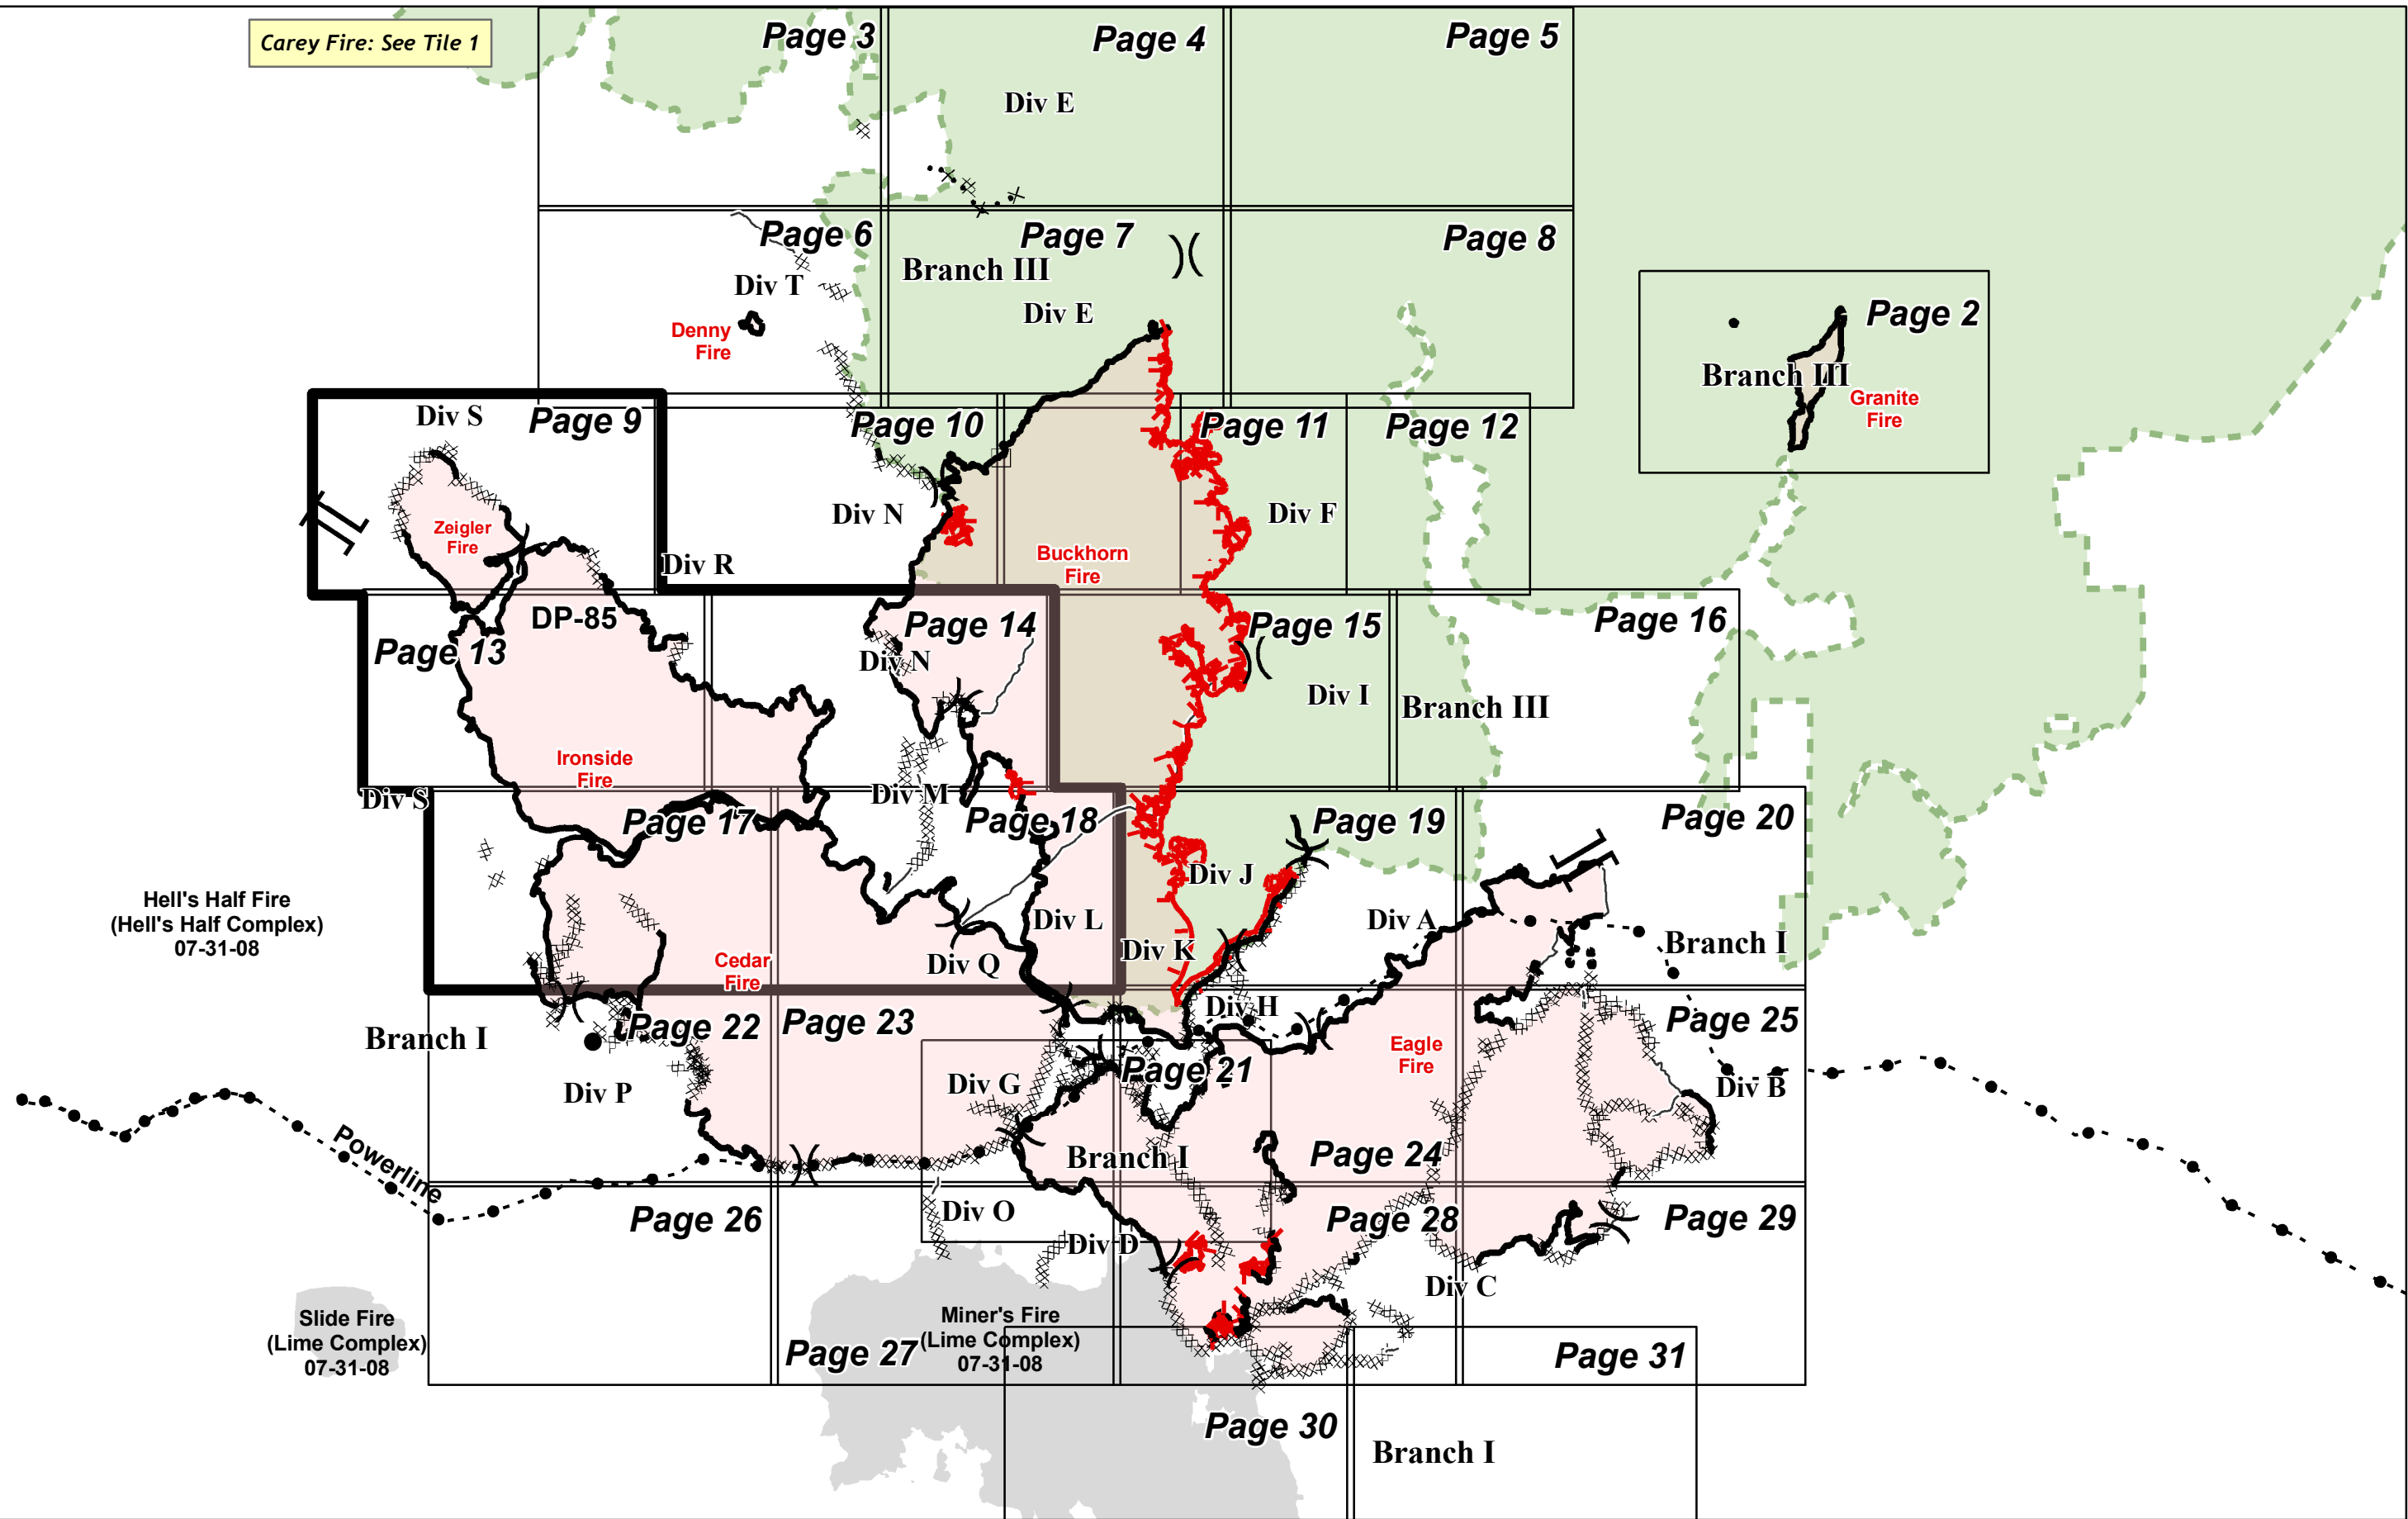

Carey Fire: See Tile 1

-  Uncontrolled Fire Edge
-  Dozer Line
-  Completed Line
-  Major Highways

-  IAP Tile Index
-  Wilderness; Alps Complex
-  Research
-  Natural Area

**IRON COMPLEX**  
**104,481 Acres**  
 August 18, 2008 Day Shift  
 NAD 83 Datum

**Ironsides - Zeigler**  
**IAP Map Package Index**  
 Ironside-Zeigler Fires: 15,172 Acres