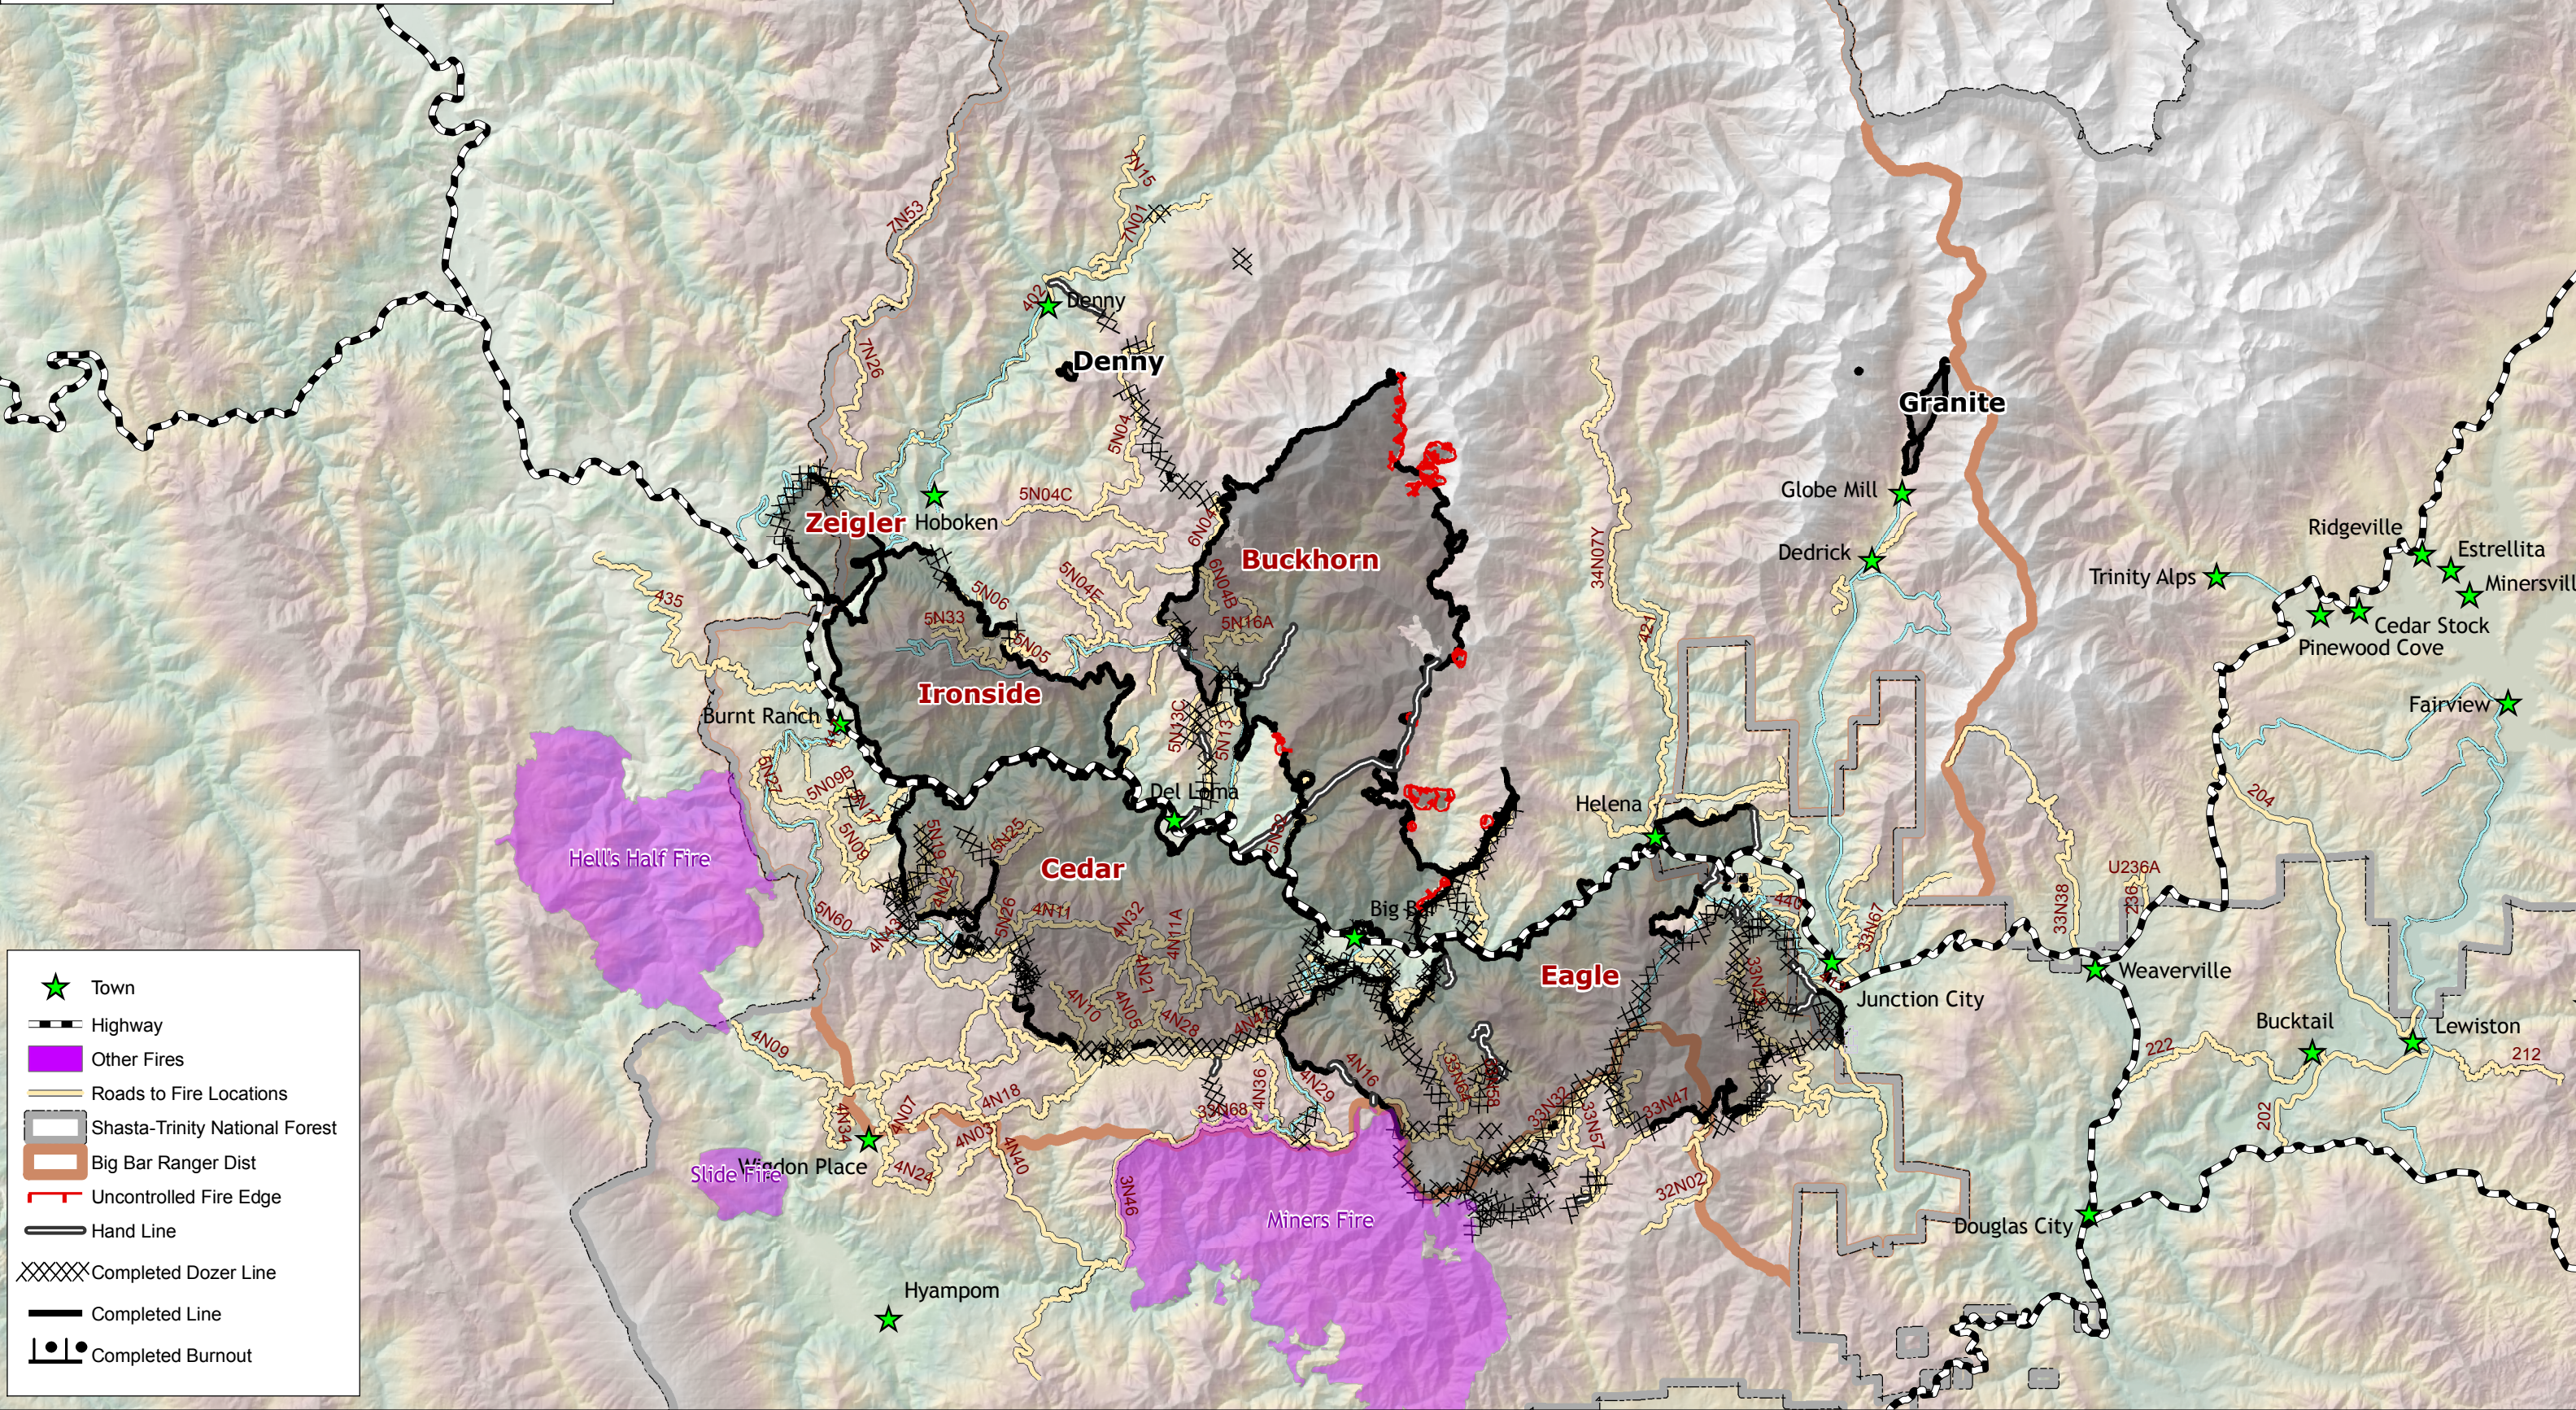

Iron Complex

Fire Perimeter as of 8/19/08 2200 hrs

105,326 Acres

1:220,000

- ★ Town
- ▬ Highway
- Other Fires
- Roads to Fire Locations
- ▭ Shasta-Trinity National Forest
- ▭ Big Bar Ranger Dist
- Uncontrolled Fire Edge
- Hand Line
- XXXXX Completed Dozer Line
- Completed Line
- Completed Burnout