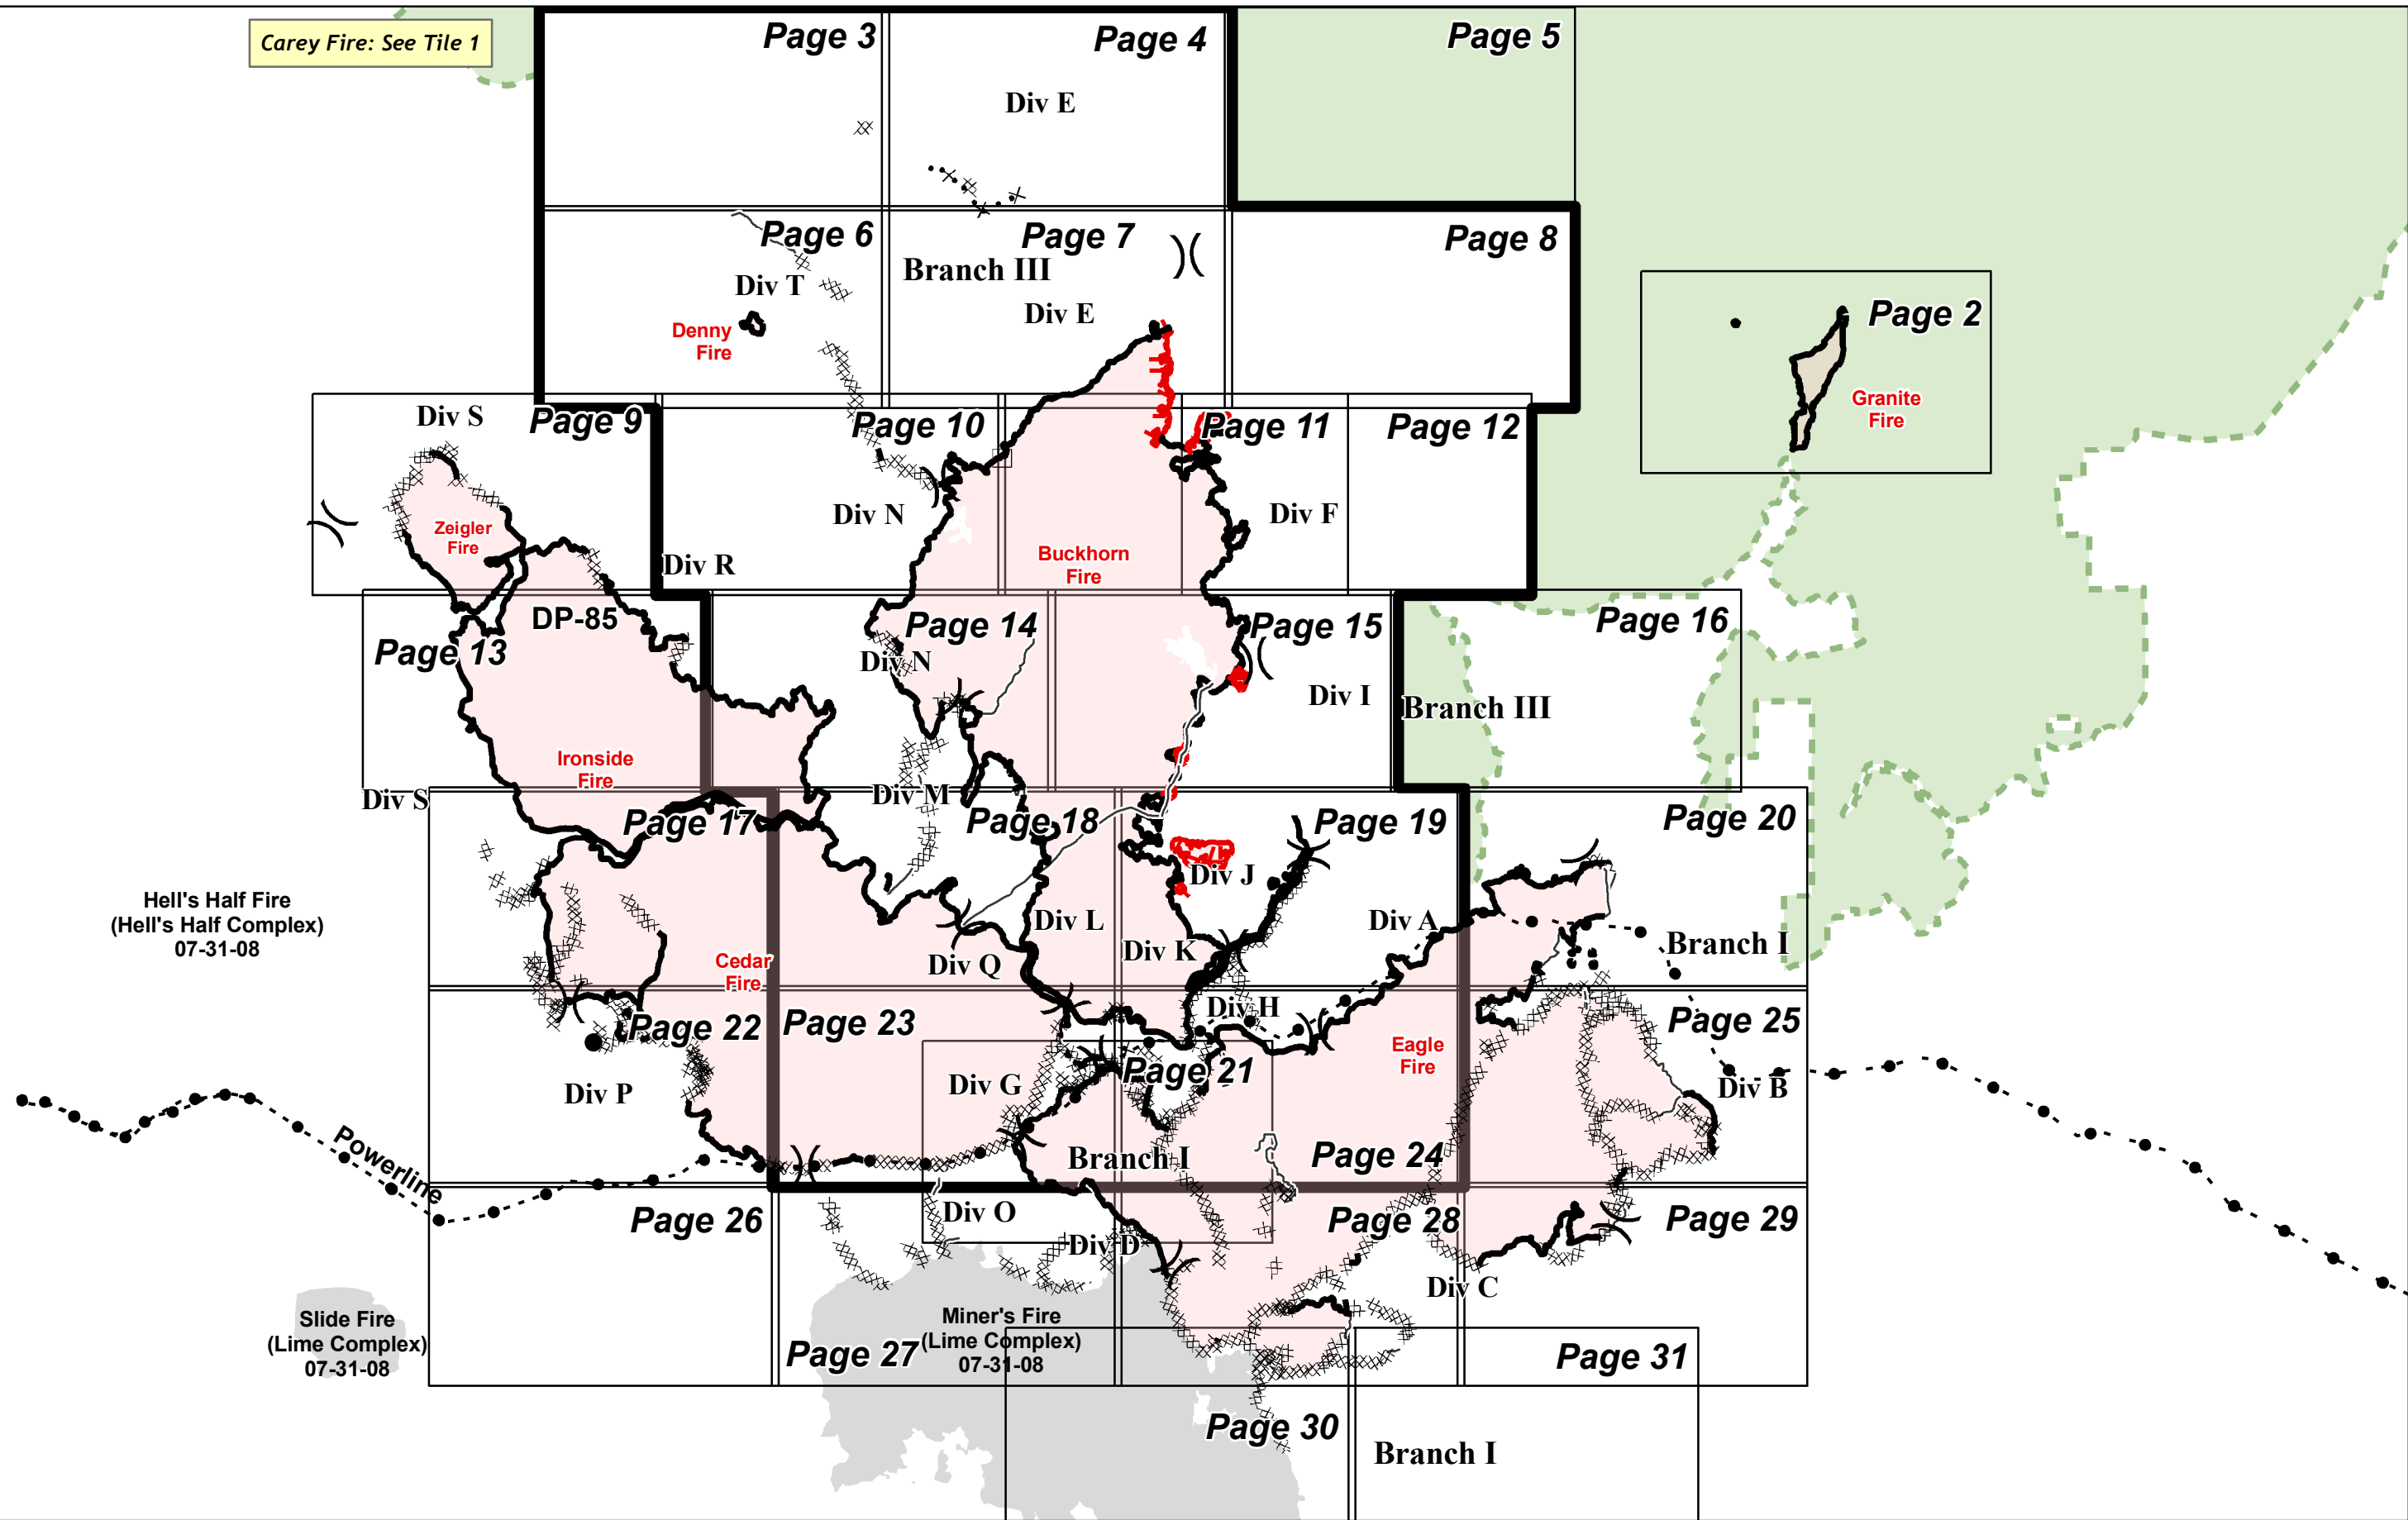

Carey Fire: See Tile 1

Hell's Half Fire
(Hell's Half Complex)
07-31-08

Slide Fire
(Lime Complex)
07-31-08

IRON COMPLEX
105,325 Acres
 August 25, 2008 Day Shift
 NAD 83 Datum

Buckhorn-Carey
IAP Map Package Index
 Buckhorn-Carey Fires: 32,124 Acres

- Uncontrolled Fire Edge
- Dozer Line
- Completed Line
- Major Highways

- IAP Tile Index
- Wilderness; Alps Complex
- Research
- Natural Area