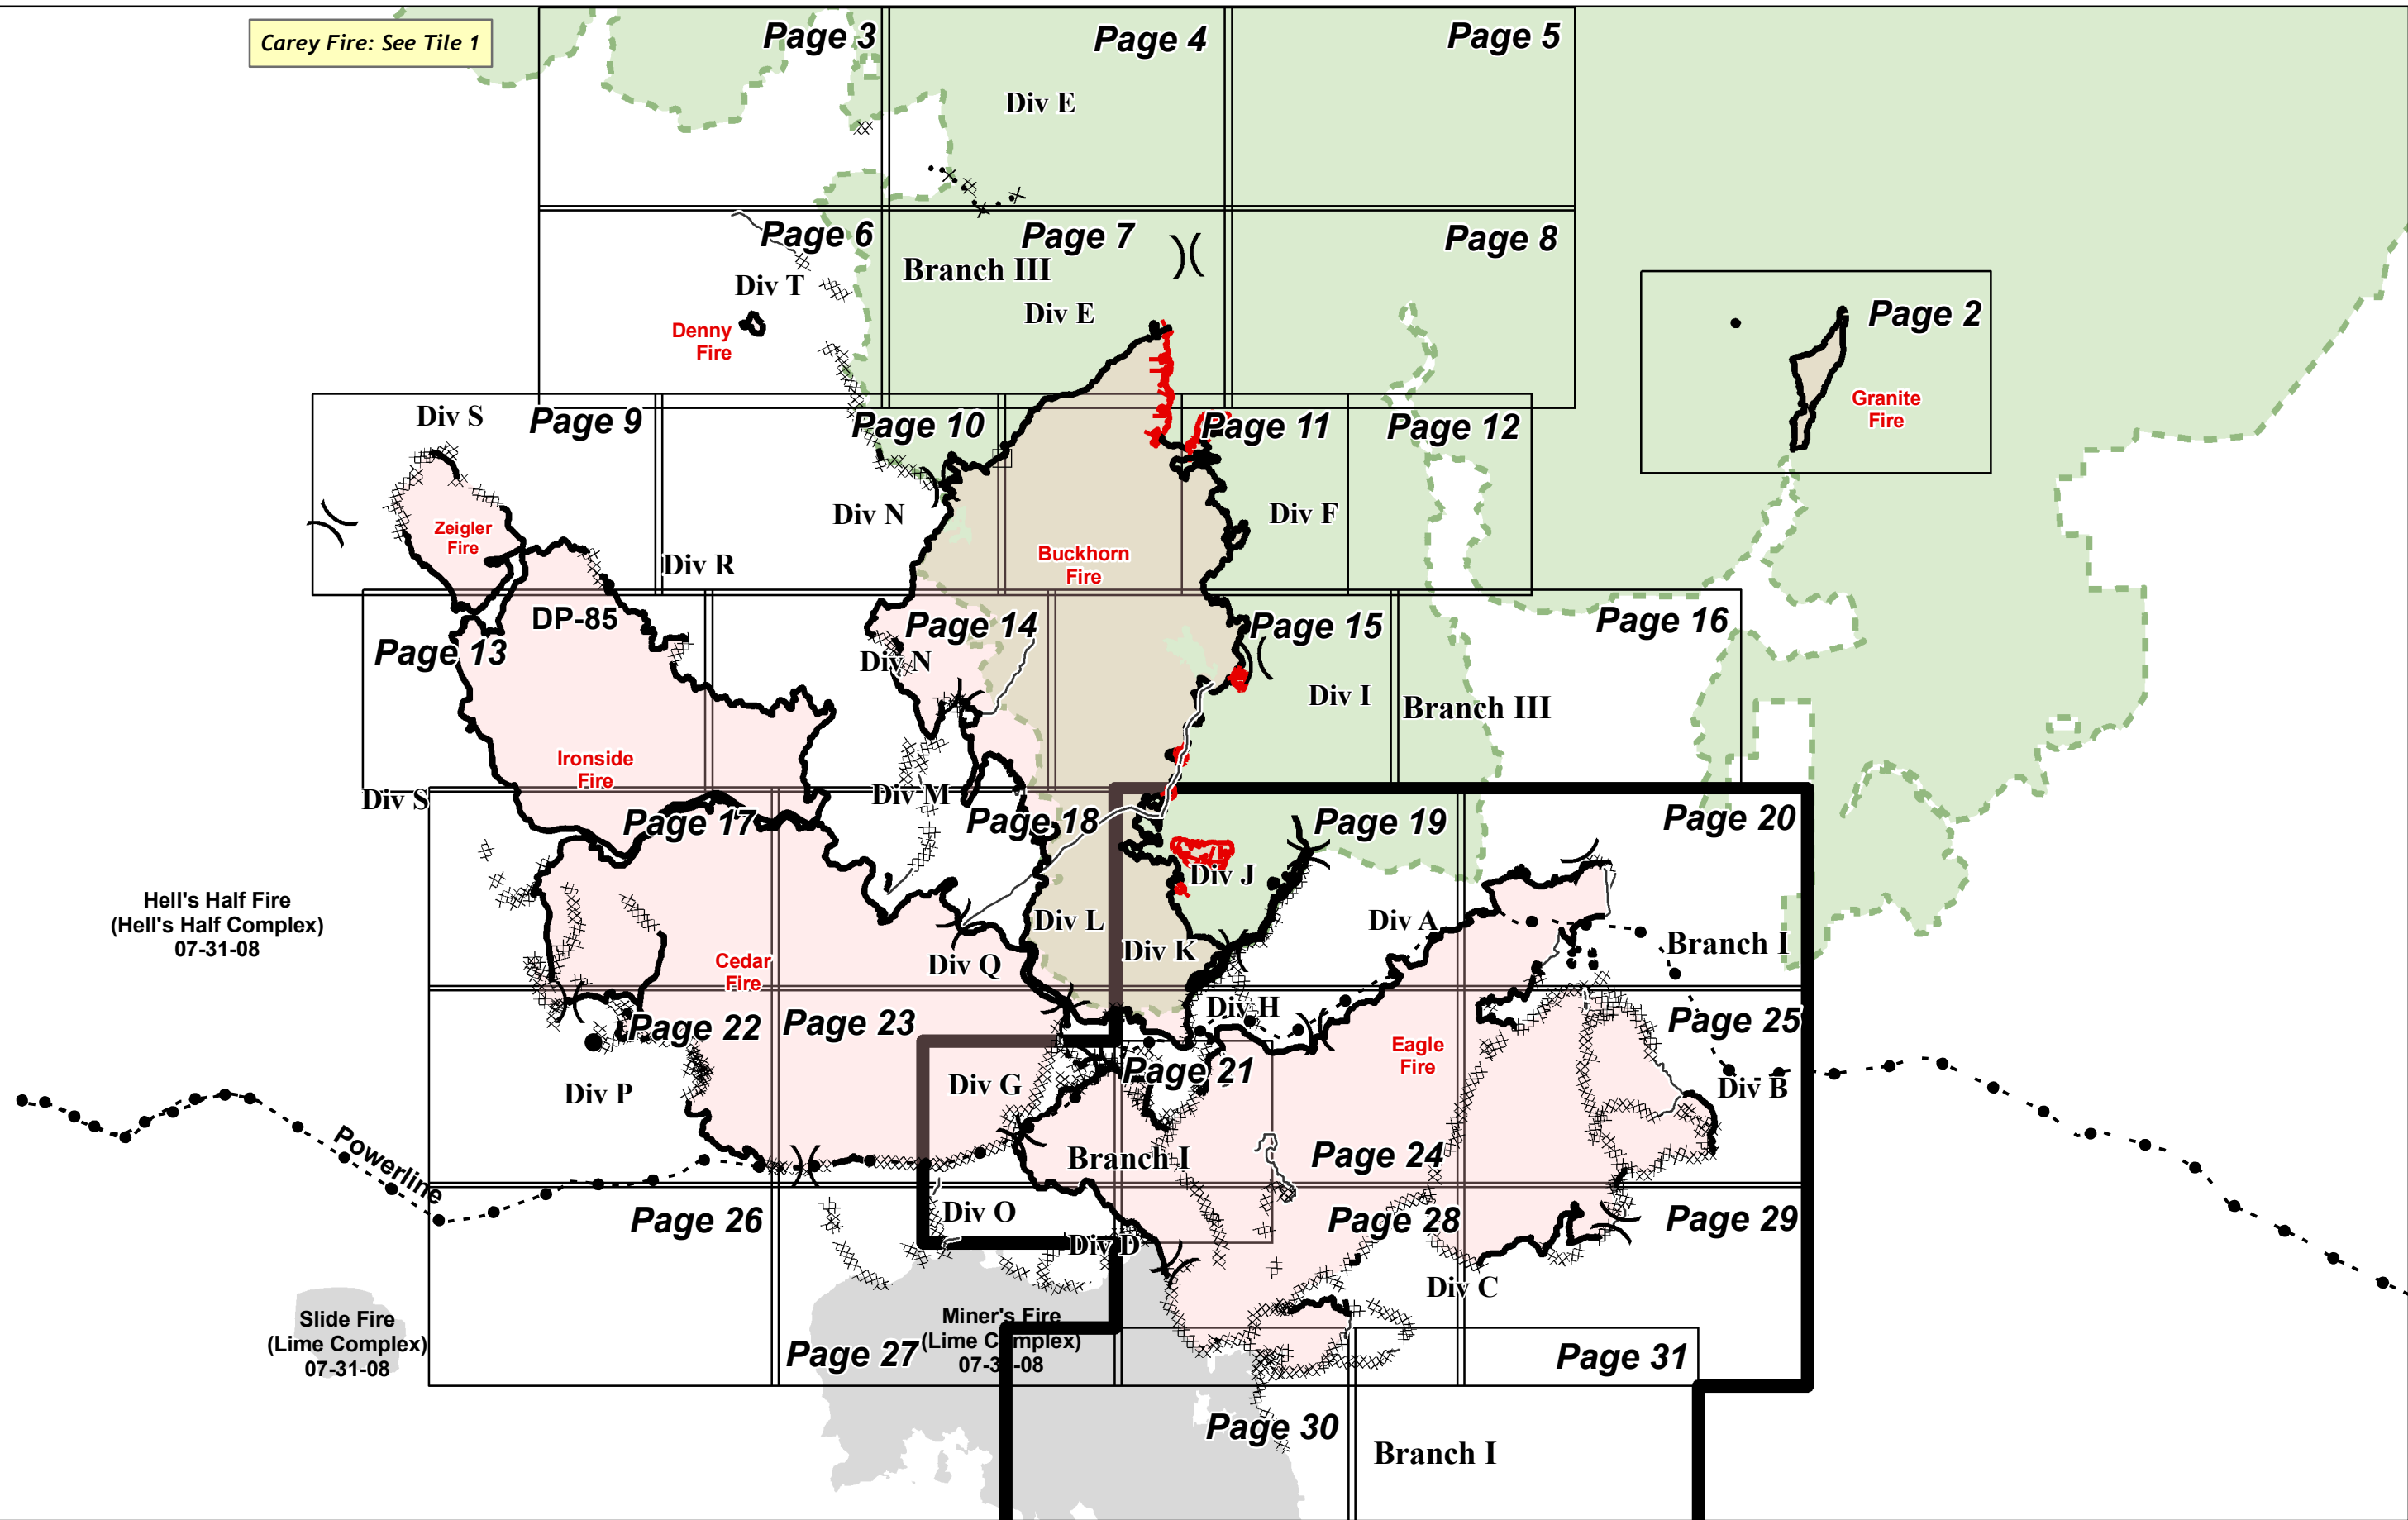

Carey Fire: See Tile 1

Hell's Half Fire  
(Hell's Half Complex)  
07-31-08

Slide Fire  
(Lime Complex)  
07-31-08

**IRON COMPLEX**  
105,325 Acres  
August 25, 2008 Day Shift  
NAD 83 Datum

**Eagle**  
*IAP Map Package Index*  
Eagle Fire: 32,059 Acres

- Uncontrolled Fire Edge
- Dozer Line
- Completed Line
- Major Highways

- IAP Tile Index
- Wilderness; Alps Complex
- Research Natural Area