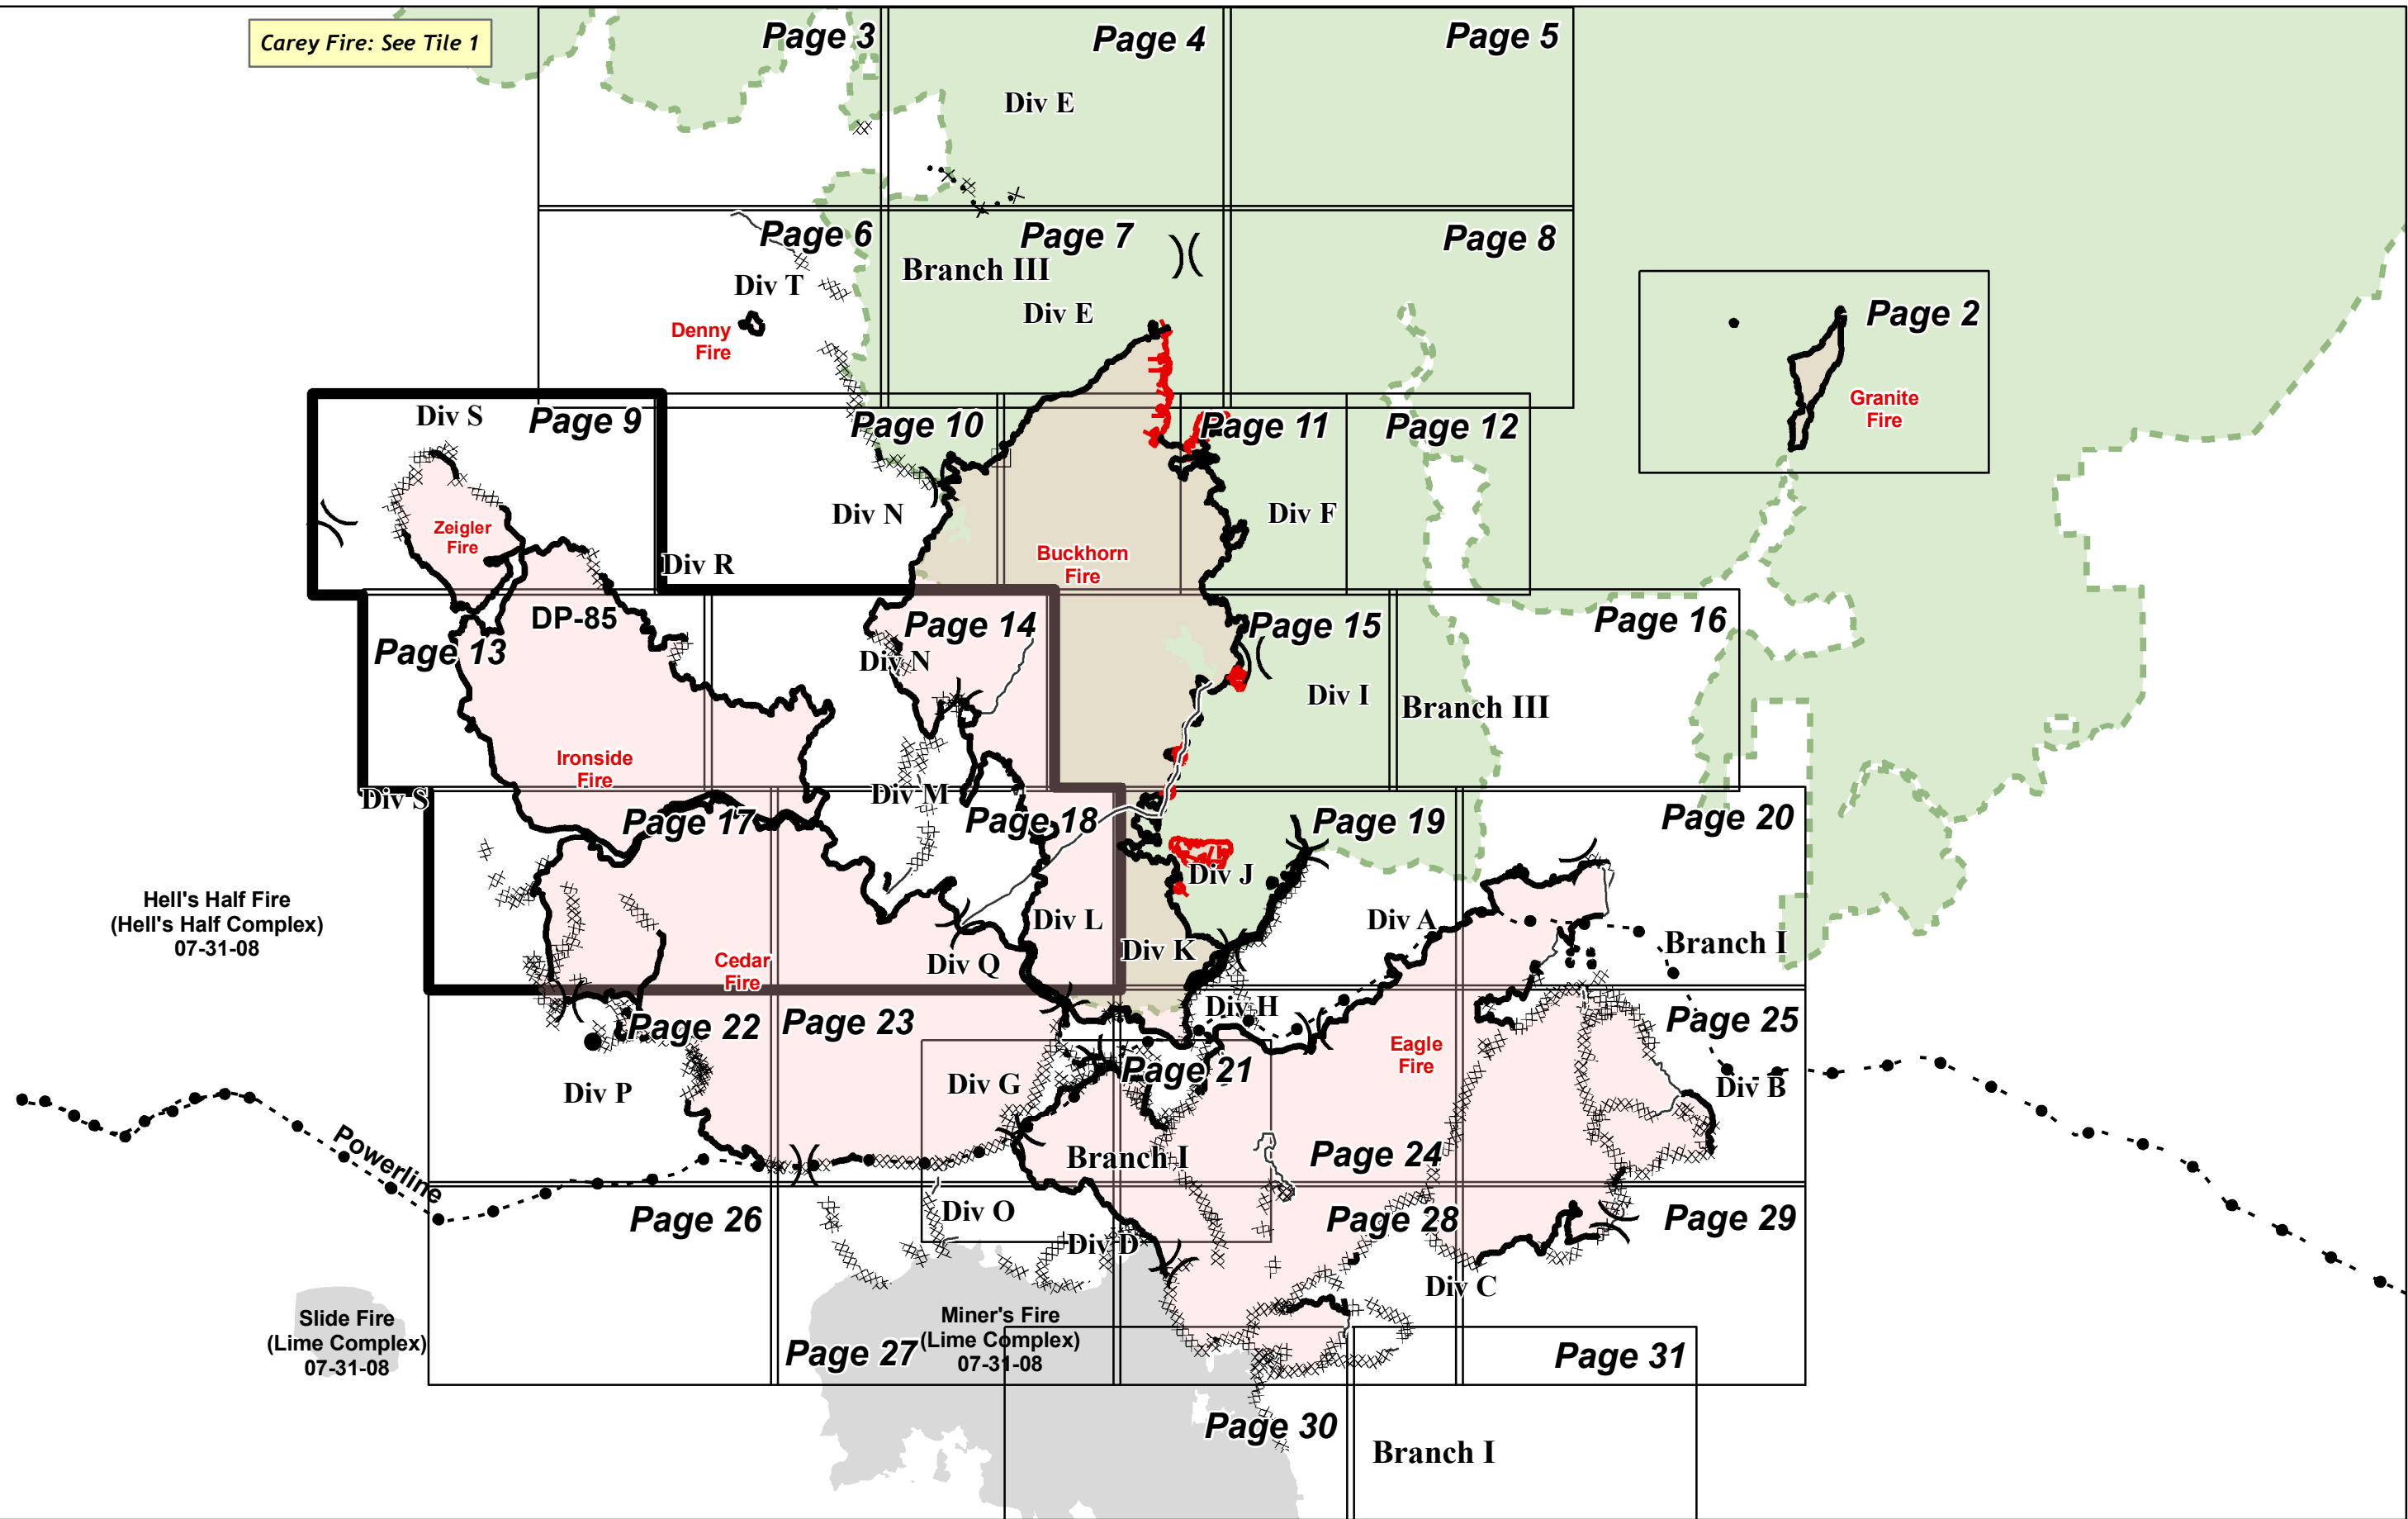

Carey Fire: See Tile 1

-  Uncontrolled Fire Edge
-  Dozer Line
-  Completed Line
-  Major Highways

-  IAP Tile Index
-  Wilderness; Alps Complex
-  Research
-  Natural Area

**IRON COMPLEX**  
**105,325 Acres**  
 August 25, 2008 Day Shift  
 NAD 83 Datum

**Ironsides-Zeigler**  
**IAP Map Package Index**  
 Ironsides-Zeigler Fires: 15,172 Acres