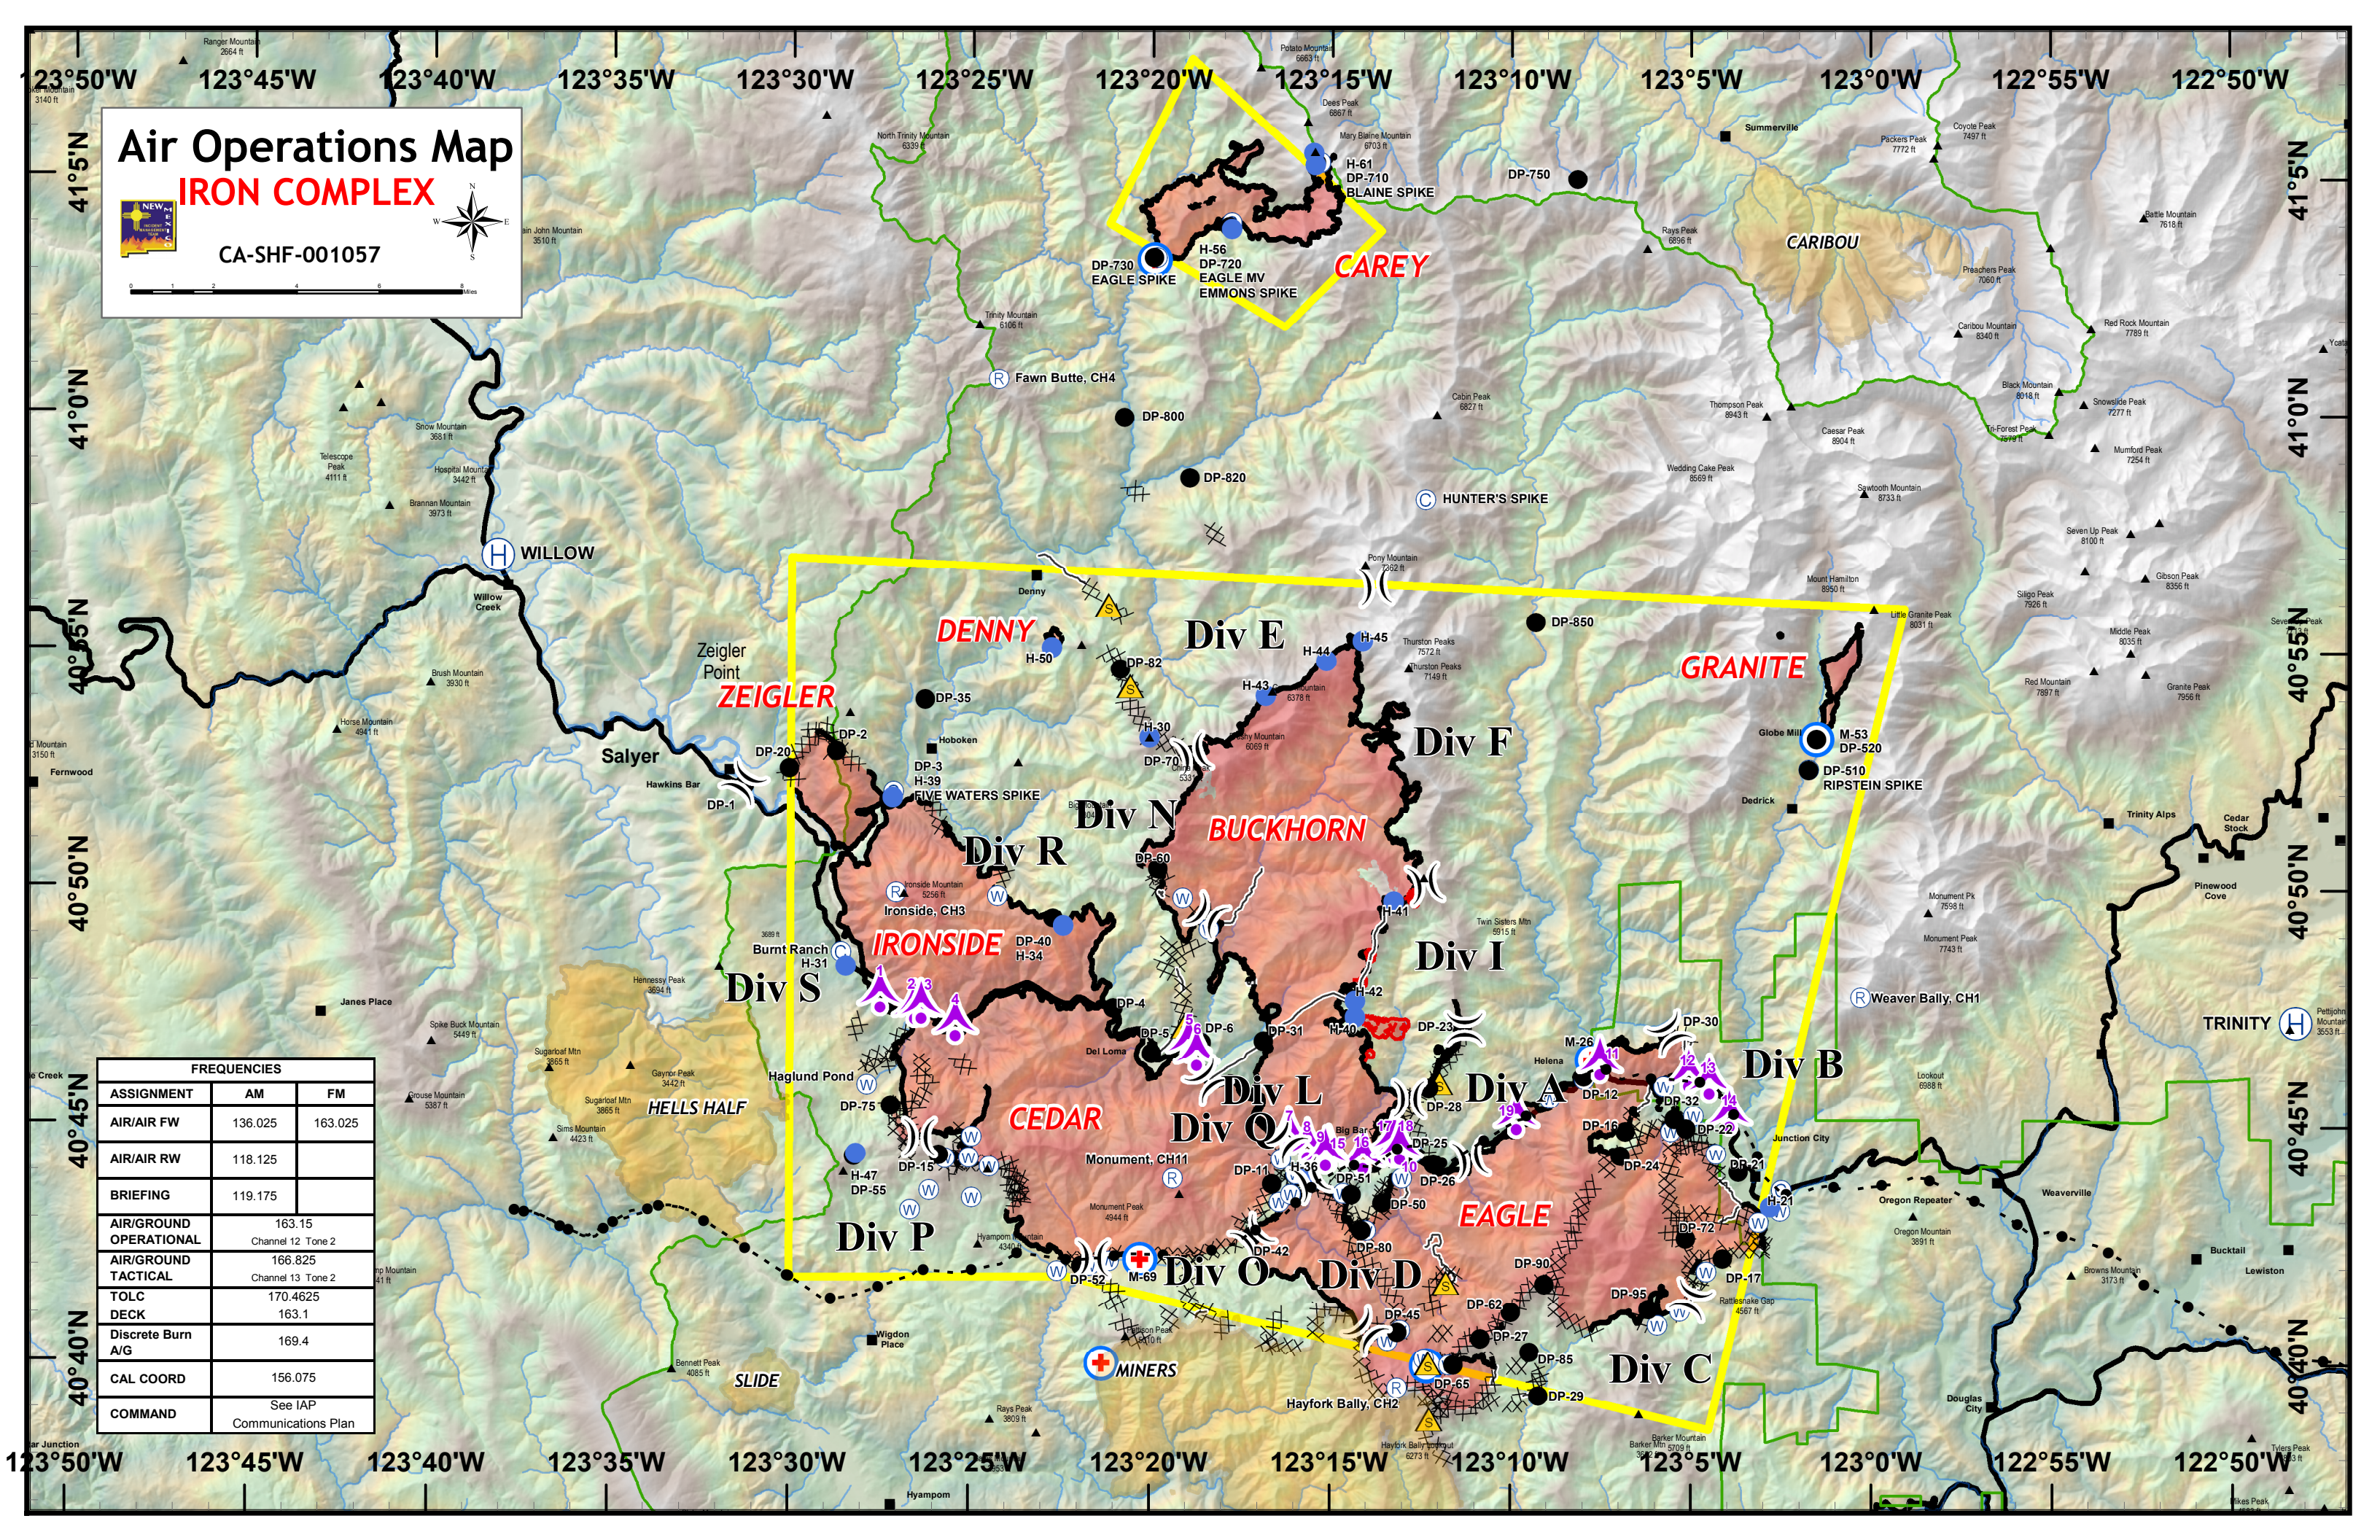

Air Operations Map

IRON COMPLEX

CA-SHF-001057

FREQUENCIES		
ASSIGNMENT	AM	FM
AIR/AIR FW	136.025	163.025
AIR/AIR RW	118.125	
BRIEFING	119.175	
AIR/GROUND OPERATIONAL	163.15	
	Channel 12 Tone 2	
AIR/GROUND TACTICAL	166.825	
	Channel 13 Tone 2	
TOLC	170.4625	
DECK	163.1	
Discrete Burn A/G	169.4	
CAL COORD	156.075	
COMMAND	See IAP Communications Plan	

23°50'W 123°45'W 123°40'W 123°35'W 123°30'W 123°25'W 123°20'W 123°15'W 123°10'W 123°5'W 123°0'W 122°55'W 122°50'W

41°5'N 41°0'N 40°55'N 40°50'N 40°45'N 40°40'N

41°5'N 41°0'N 40°55'N 40°50'N 40°45'N 40°40'N