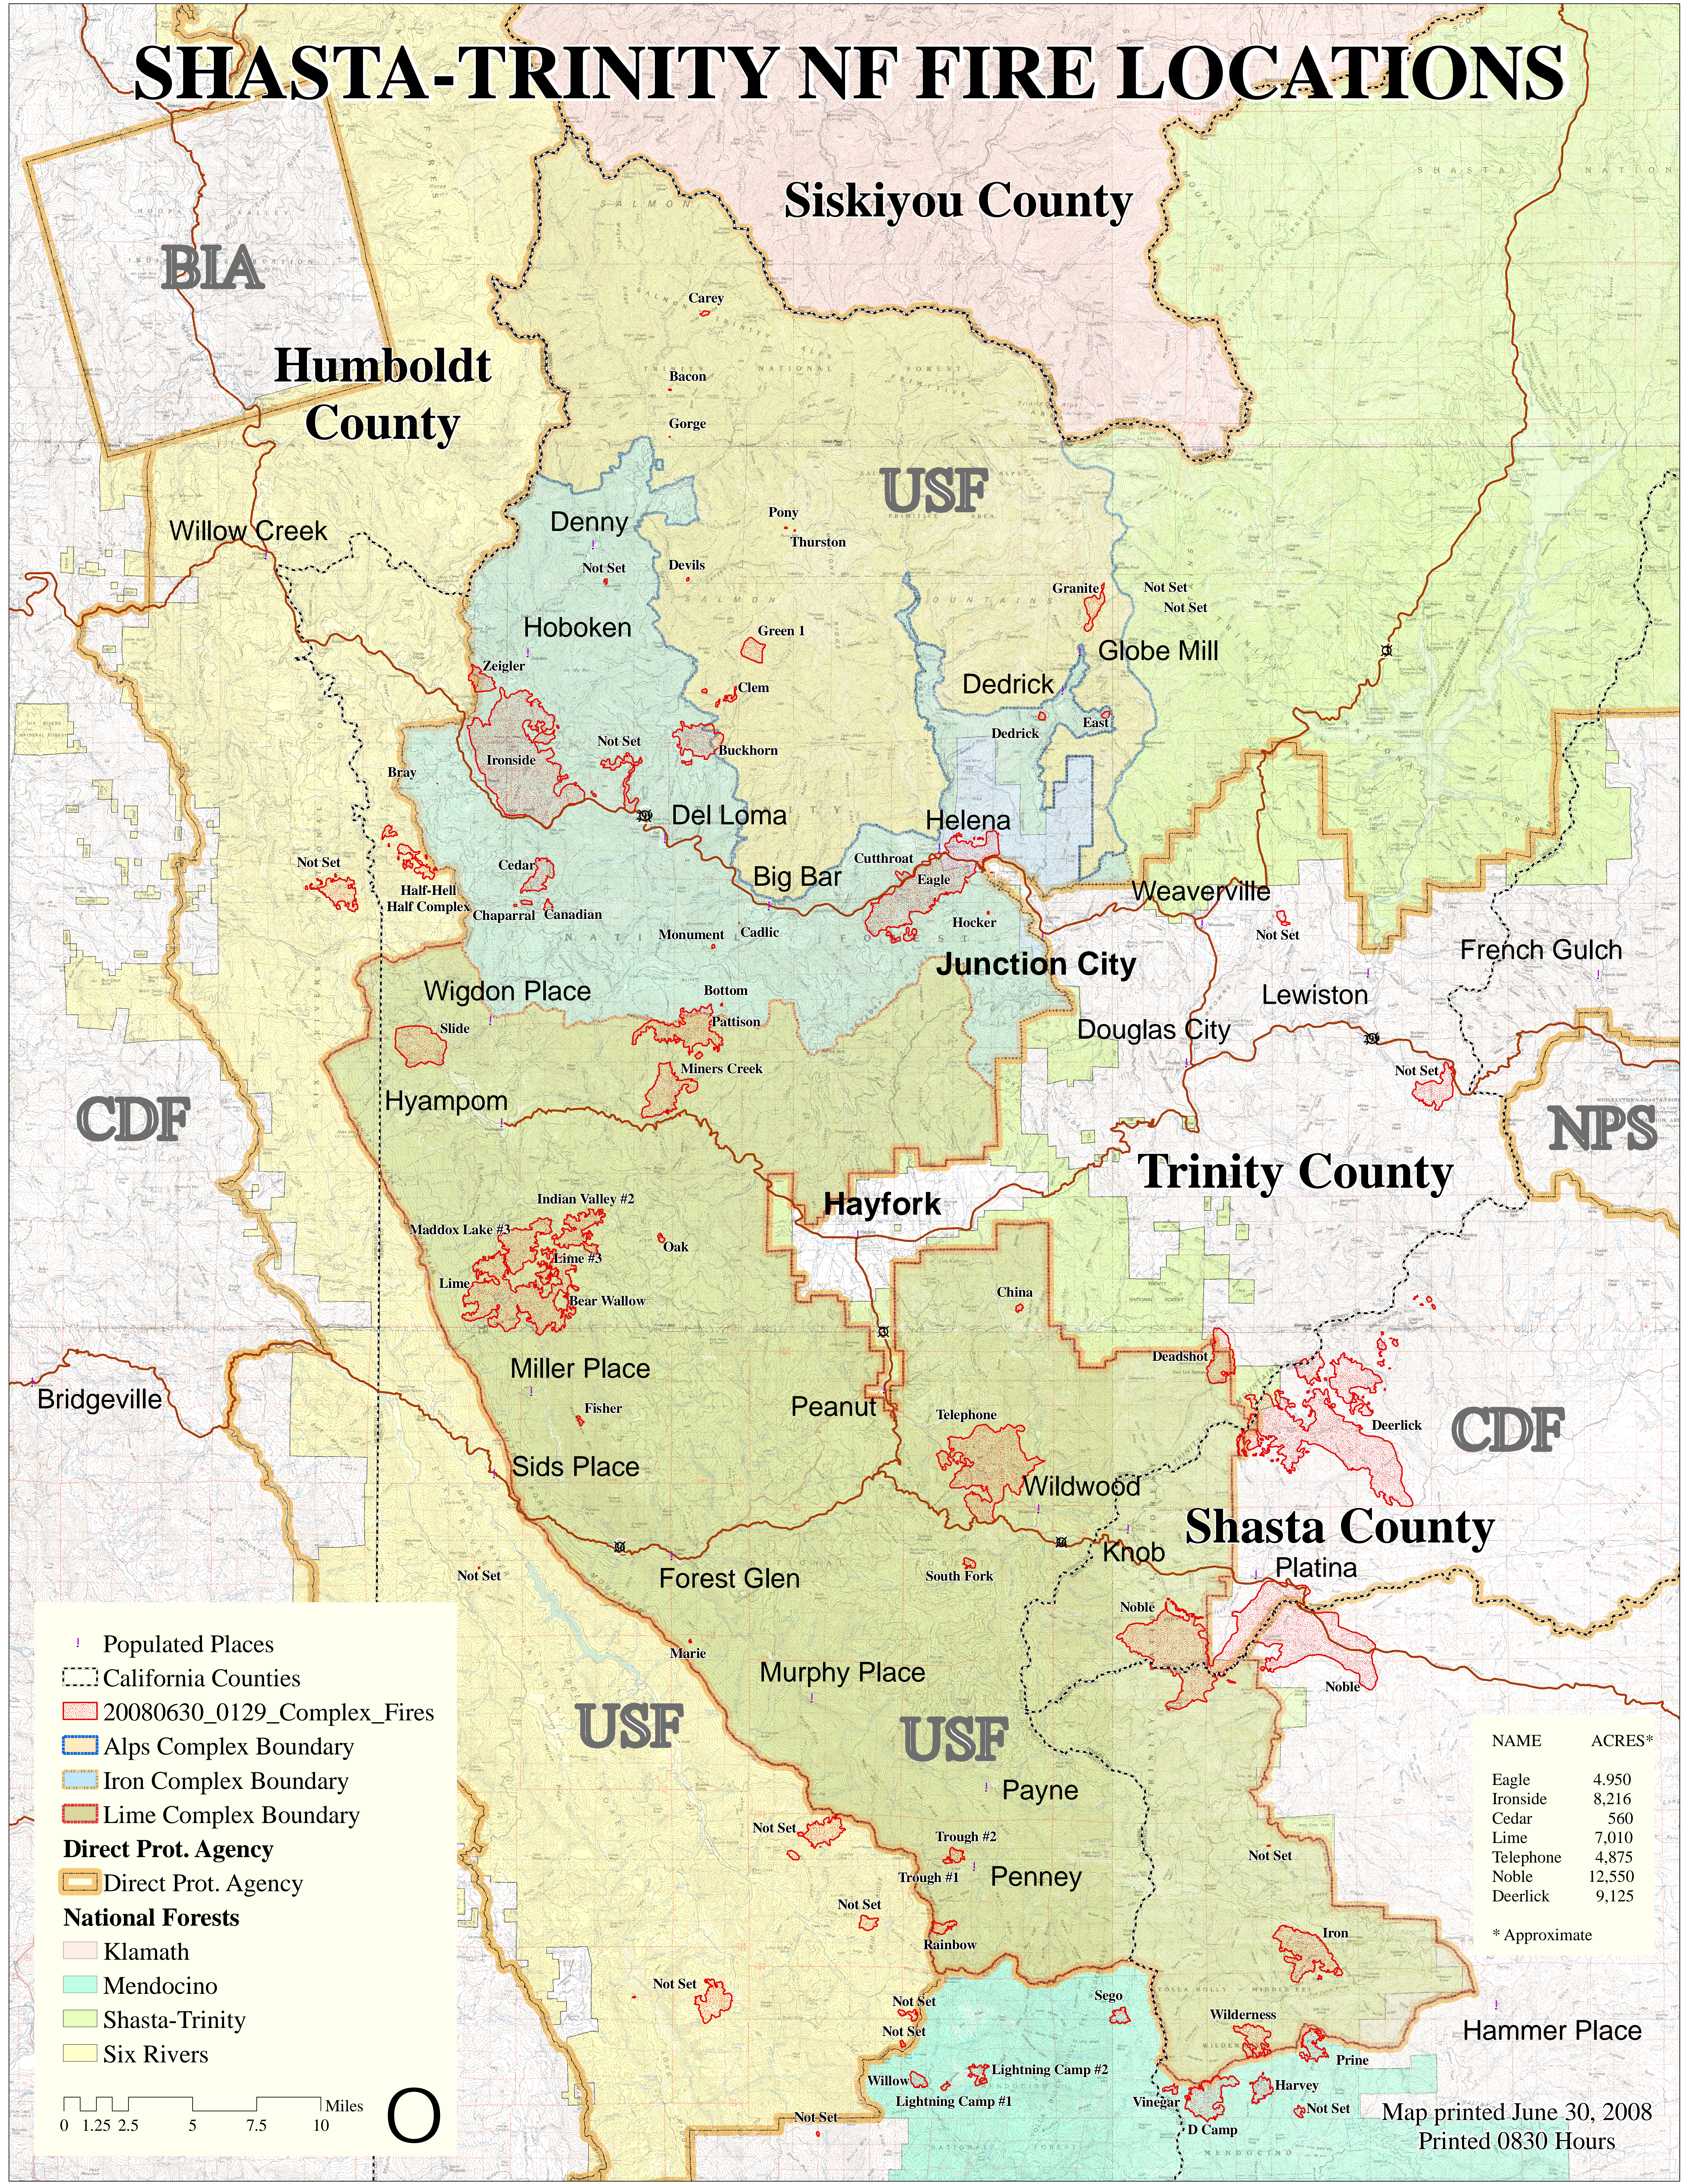

SHASTA-TRINITY NF FIRE LOCATIONS

- ! Populated Places
- California Counties
- 20080630_0129_Complex_Fires
- Alps Complex Boundary
- Iron Complex Boundary
- Lime Complex Boundary
- Direct Prot. Agency**
- Direct Prot. Agency
- National Forests**
- Klamath
- Mendocino
- Shasta-Trinity
- Six Rivers

NAME	ACRES*
Eagle	4,950
Ironside	8,216
Cedar	560
Lime	7,010
Telephone	4,875
Noble	12,550
Deerlick	9,125

* Approximate

Map printed June 30, 2008
Printed 0830 Hours