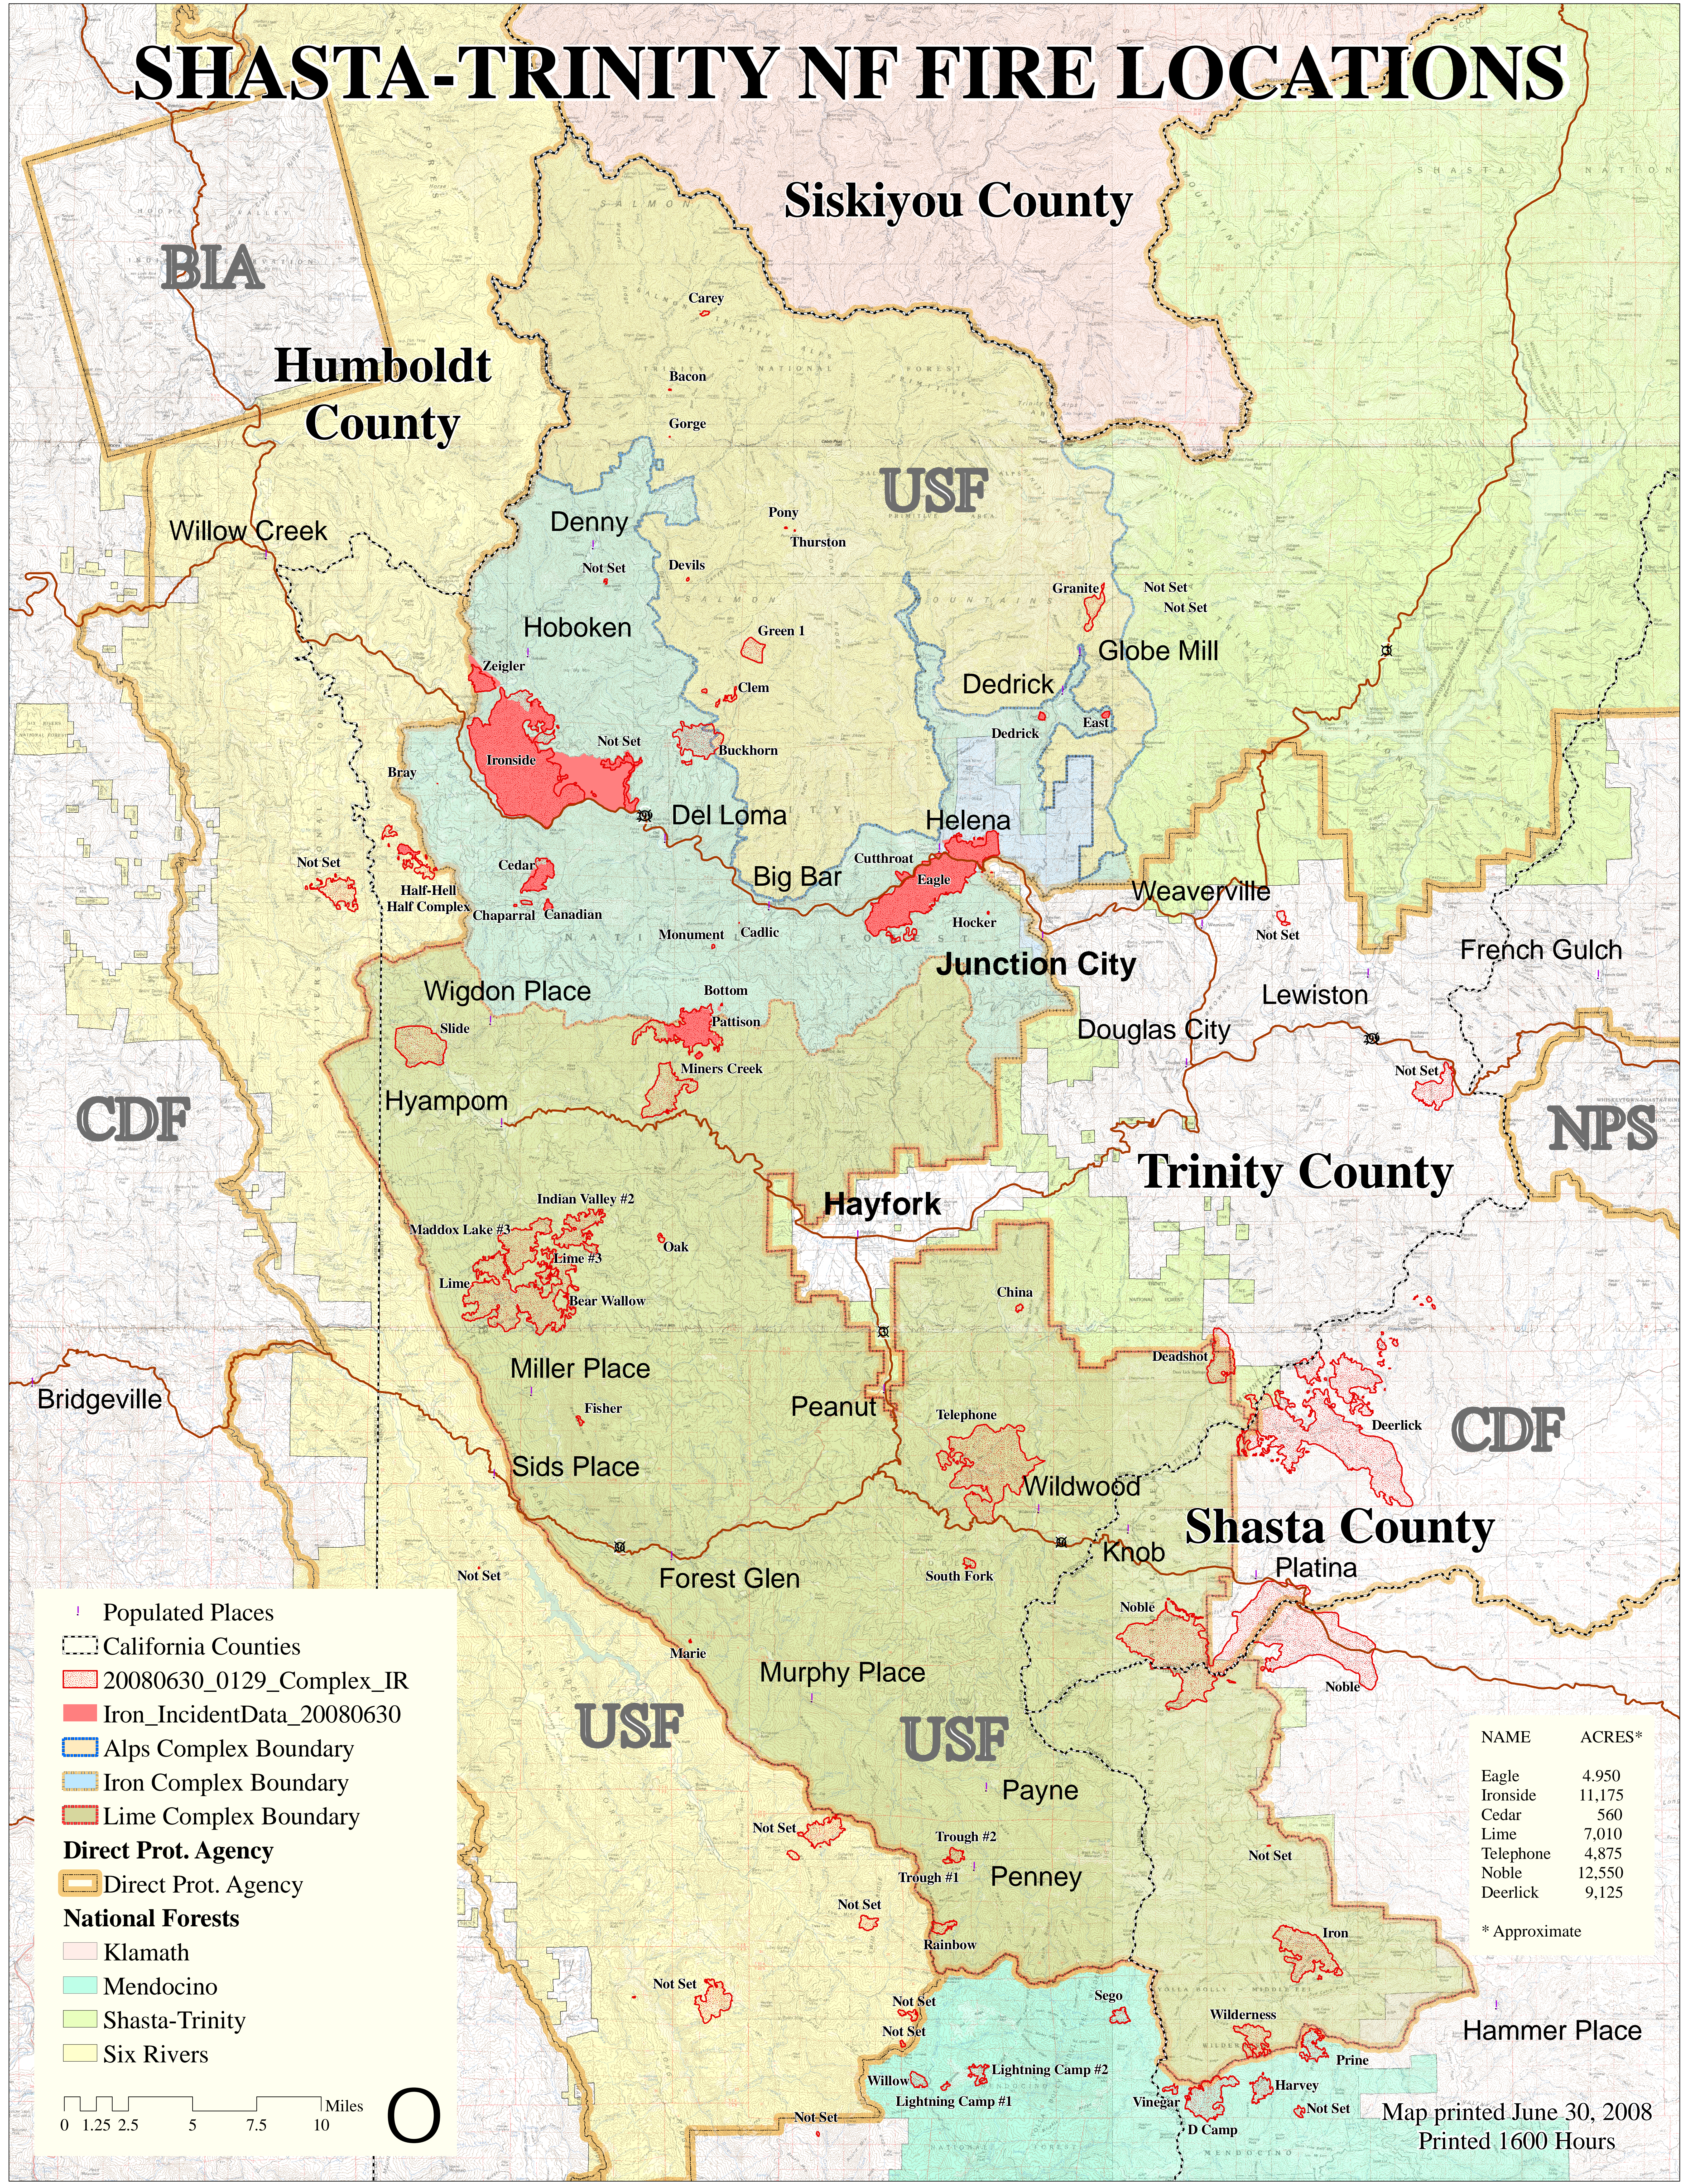

SHASTA-TRINITY NF FIRE LOCATIONS

| Populated Places
 - - - California Counties
 20080630_0129_Complex_IR
 Iron_IncidentData_20080630
 Alps Complex Boundary
 Iron Complex Boundary
 Lime Complex Boundary
Direct Prot. Agency
 - - - Direct Prot. Agency
National Forests
 Klamath
 Mendocino
 Shasta-Trinity
 Six Rivers

0 1.25 2.5 5 7.5 10 Miles

NAME	ACRES*
Eagle	4,950
Ironside	11,175
Cedar	560
Lime	7,010
Telephone	4,875
Noble	12,550
Deerlick	9,125

* Approximate

Map printed June 30, 2008
Printed 1600 Hours