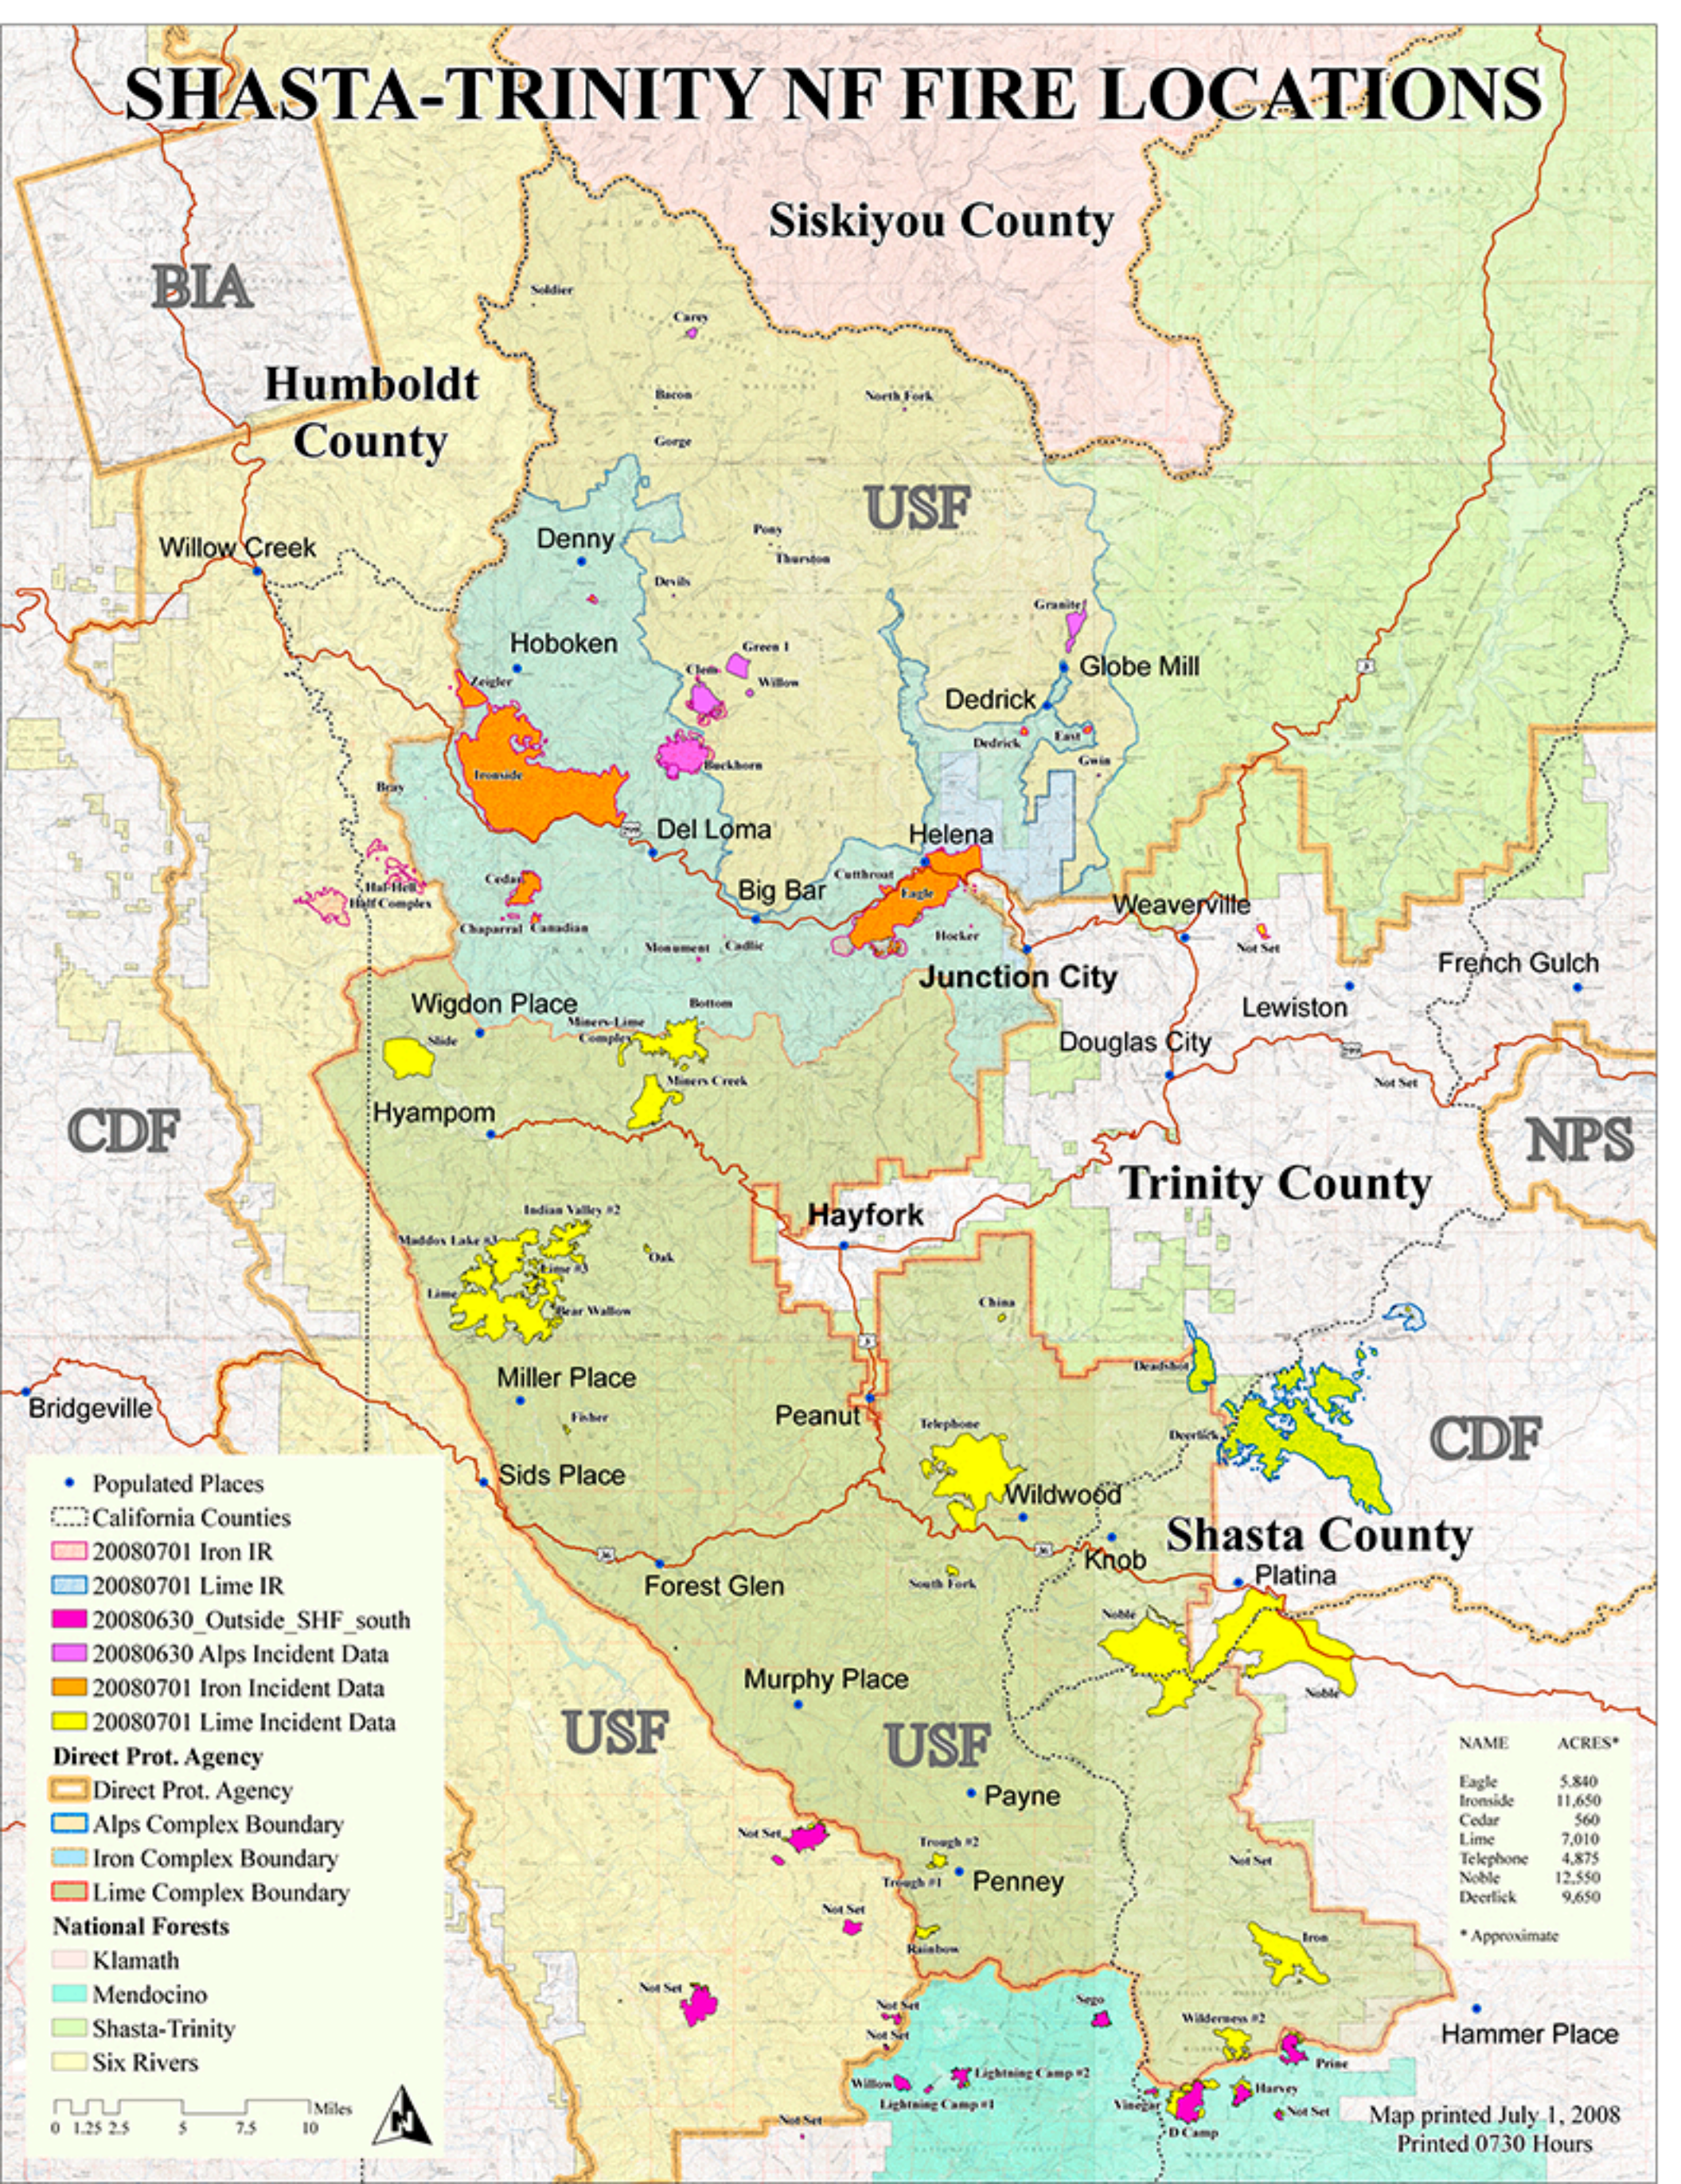

SHASTA-TRINITY NF FIRE LOCATIONS

- Populated Places
- California Counties
- 20080701 Iron IR
- 20080701 Lime IR
- 20080630_Outside_SHF_south
- 20080630 Alps Incident Data
- 20080701 Iron Incident Data
- 20080701 Lime Incident Data
- Direct Prot. Agency**
- Direct Prot. Agency
- Alps Complex Boundary
- Iron Complex Boundary
- Lime Complex Boundary
- National Forests**
- Klamath
- Mendocino
- Shasta-Trinity
- Six Rivers

NAME	ACRES*
Eagle	5,840
Ironside	11,650
Cedar	560
Lime	7,010
Telephone	4,875
Noble	12,550
Deerlick	9,650

* Approximate

Map printed July 1, 2008
Printed 0730 Hours