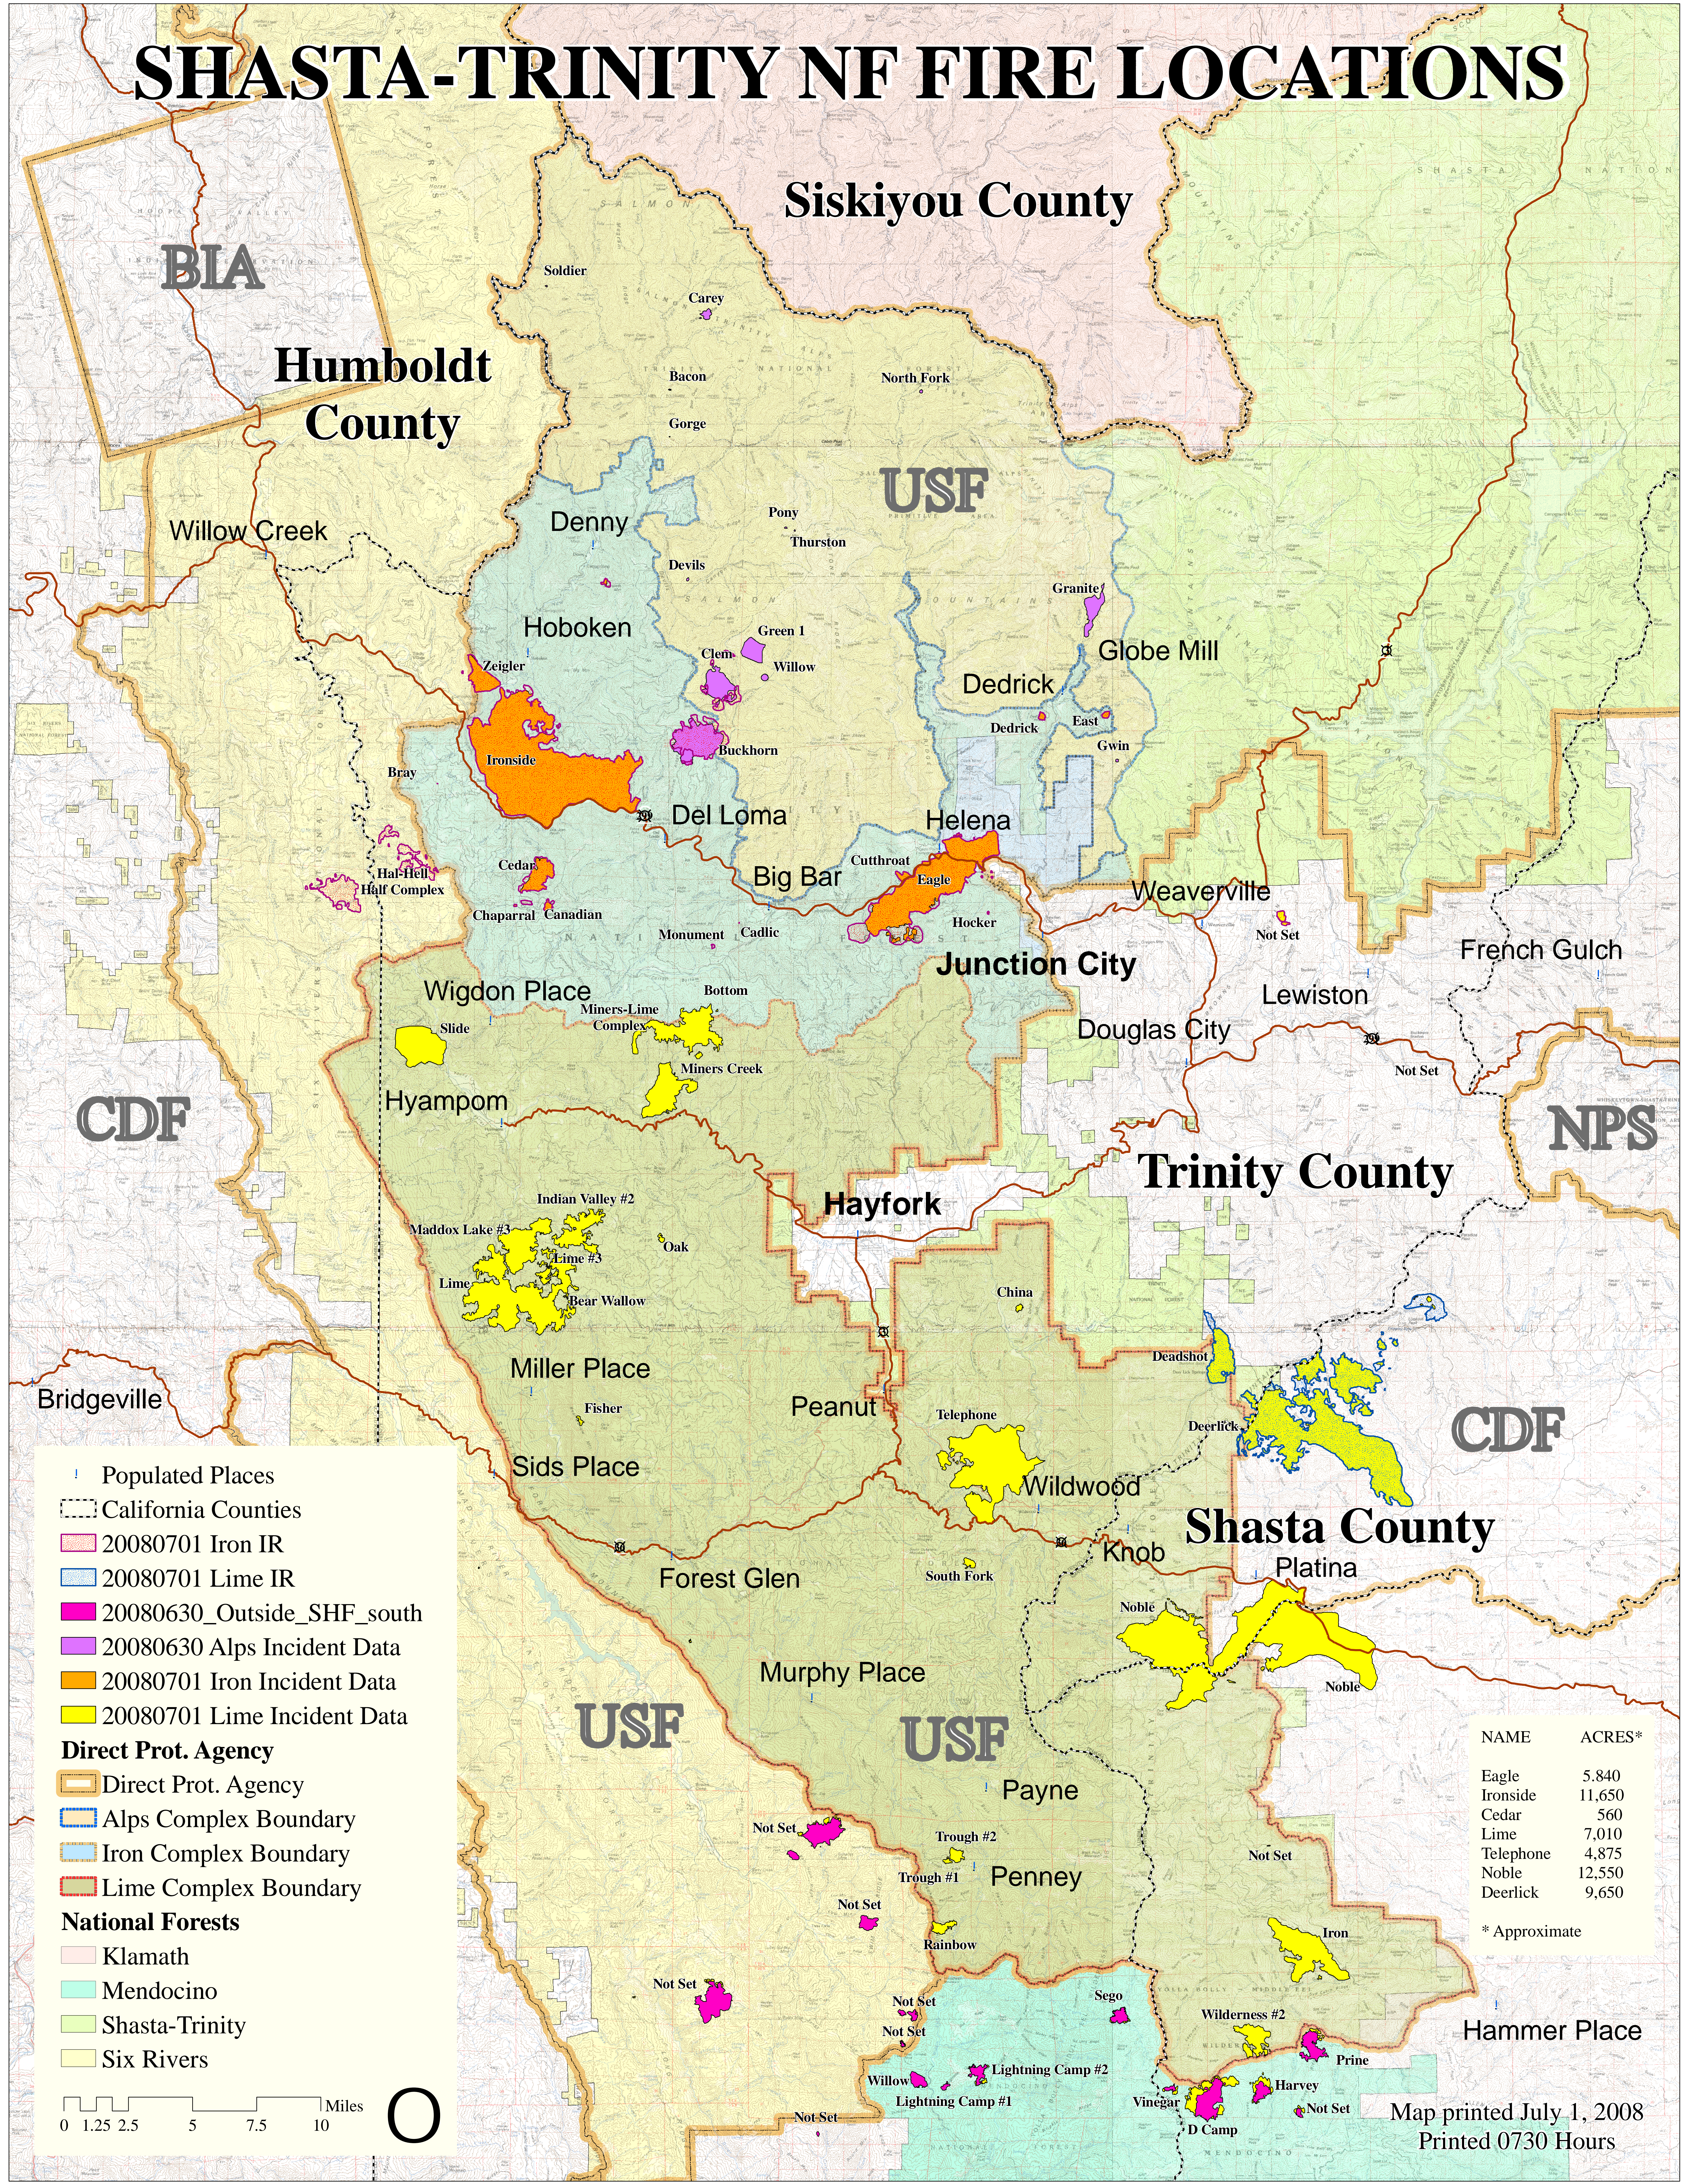

SHASTA-TRINITY NF FIRE LOCATIONS

| Populated Places
 California Counties
 20080701 Iron IR
 20080701 Lime IR
 20080630_Outside_SHF_south
 20080630 Alps Incident Data
 20080701 Iron Incident Data
 20080701 Lime Incident Data

Direct Prot. Agency

Direct Prot. Agency
 Alps Complex Boundary
 Iron Complex Boundary
 Lime Complex Boundary

National Forests

Klamath
 Mendocino
 Shasta-Trinity
 Six Rivers

0
 1.25
 2.5
 5
 7.5
 10 Miles

O

NAME	ACRES*
Eagle	5,840
Ironside	11,650
Cedar	560
Lime	7,010
Telephone	4,875
Noble	12,550
Deerlick	9,650

* Approximate

Map printed July 1, 2008
Printed 0730 Hours