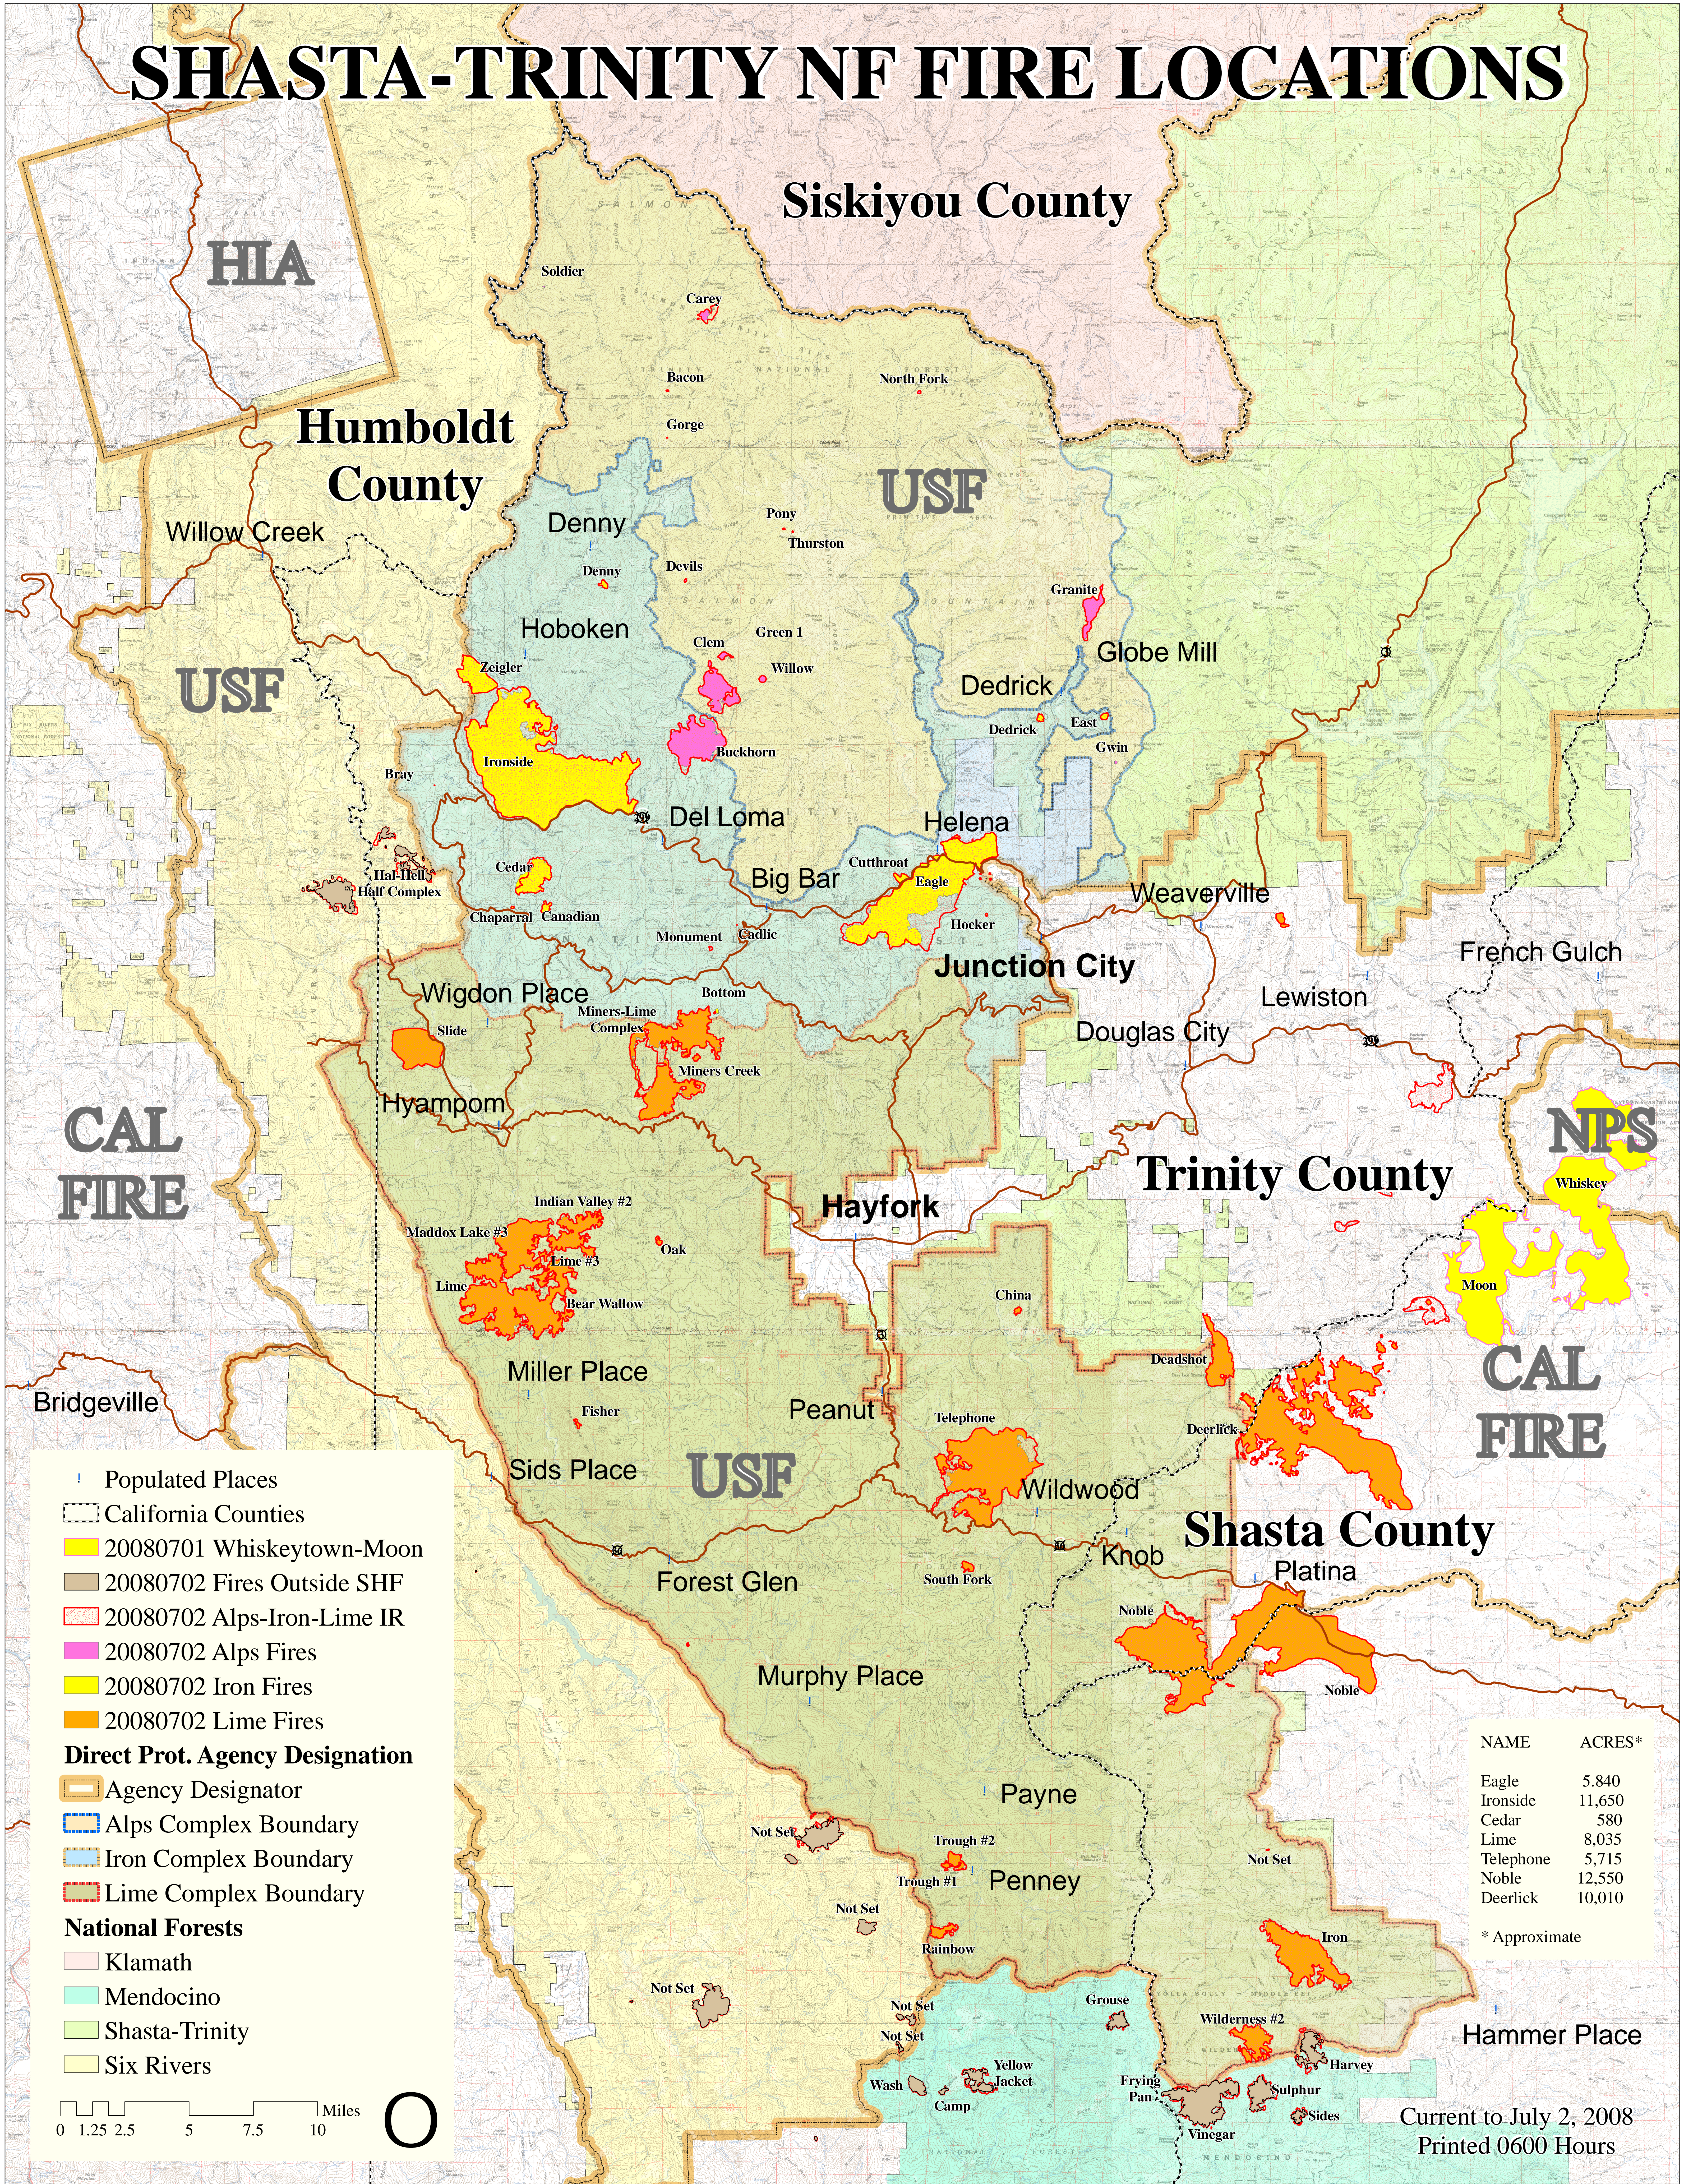

# SHASTA-TRINITY NF FIRE LOCATIONS

NAME	ACRES*
Eagle	5,840
Ironside	11,650
Cedar	580
Lime	8,035
Telephone	5,715
Noble	12,550
Deerlick	10,010

\* Approximate

Current to July 2, 2008  
Printed 0600 Hours