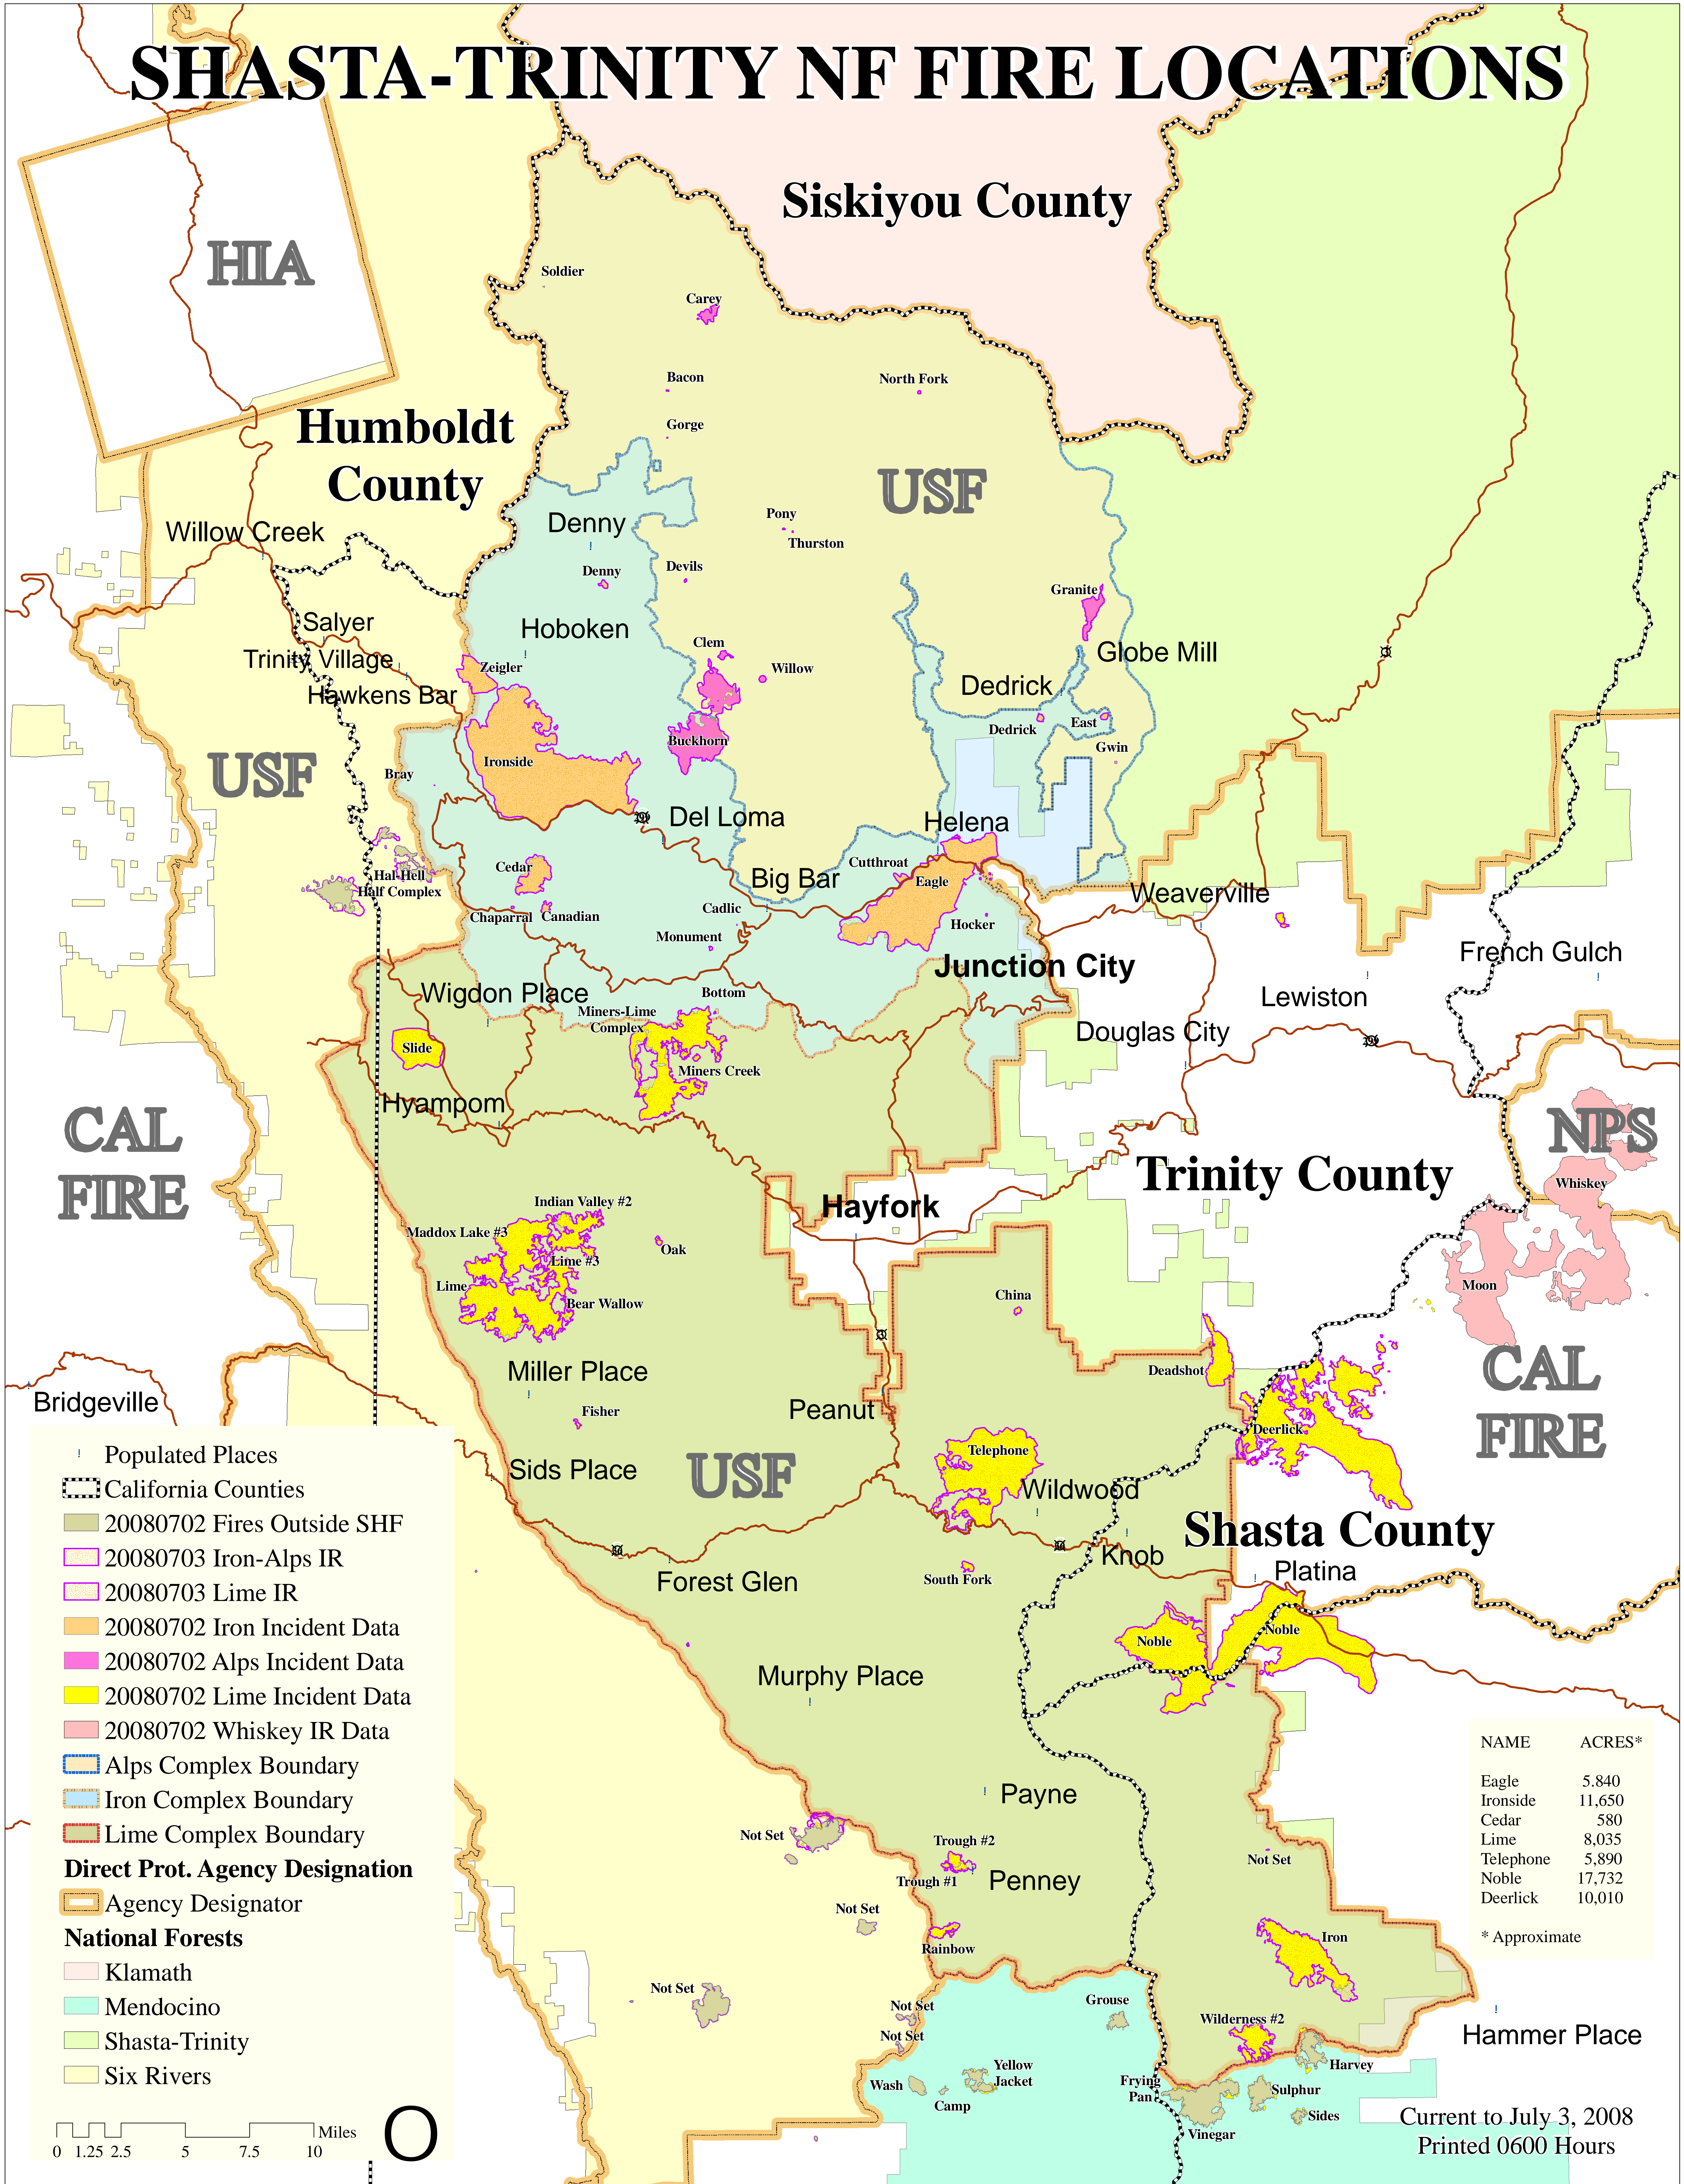

SHASTA-TRINITY NF FIRE LOCATIONS

- Populated Places
- ⬜ California Counties
- 20080702 Fires Outside SHF
- 20080703 Iron-Alps IR
- 20080703 Lime IR
- 20080702 Iron Incident Data
- 20080702 Alps Incident Data
- 20080702 Lime Incident Data
- 20080702 Whiskey IR Data
- ▭ Alps Complex Boundary
- ▭ Iron Complex Boundary
- ▭ Lime Complex Boundary
- Direct Prot. Agency Designation**
- ▭ Agency Designator
- National Forests**
- ▭ Klamath
- ▭ Mendocino
- ▭ Shasta-Trinity
- ▭ Six Rivers

NAME	ACRES*
Eagle	5,840
Ironside	11,650
Cedar	580
Lime	8,035
Telephone	5,890
Noble	17,732
Deerlick	10,010

* Approximate

Current to July 3, 2008
Printed 0600 Hours