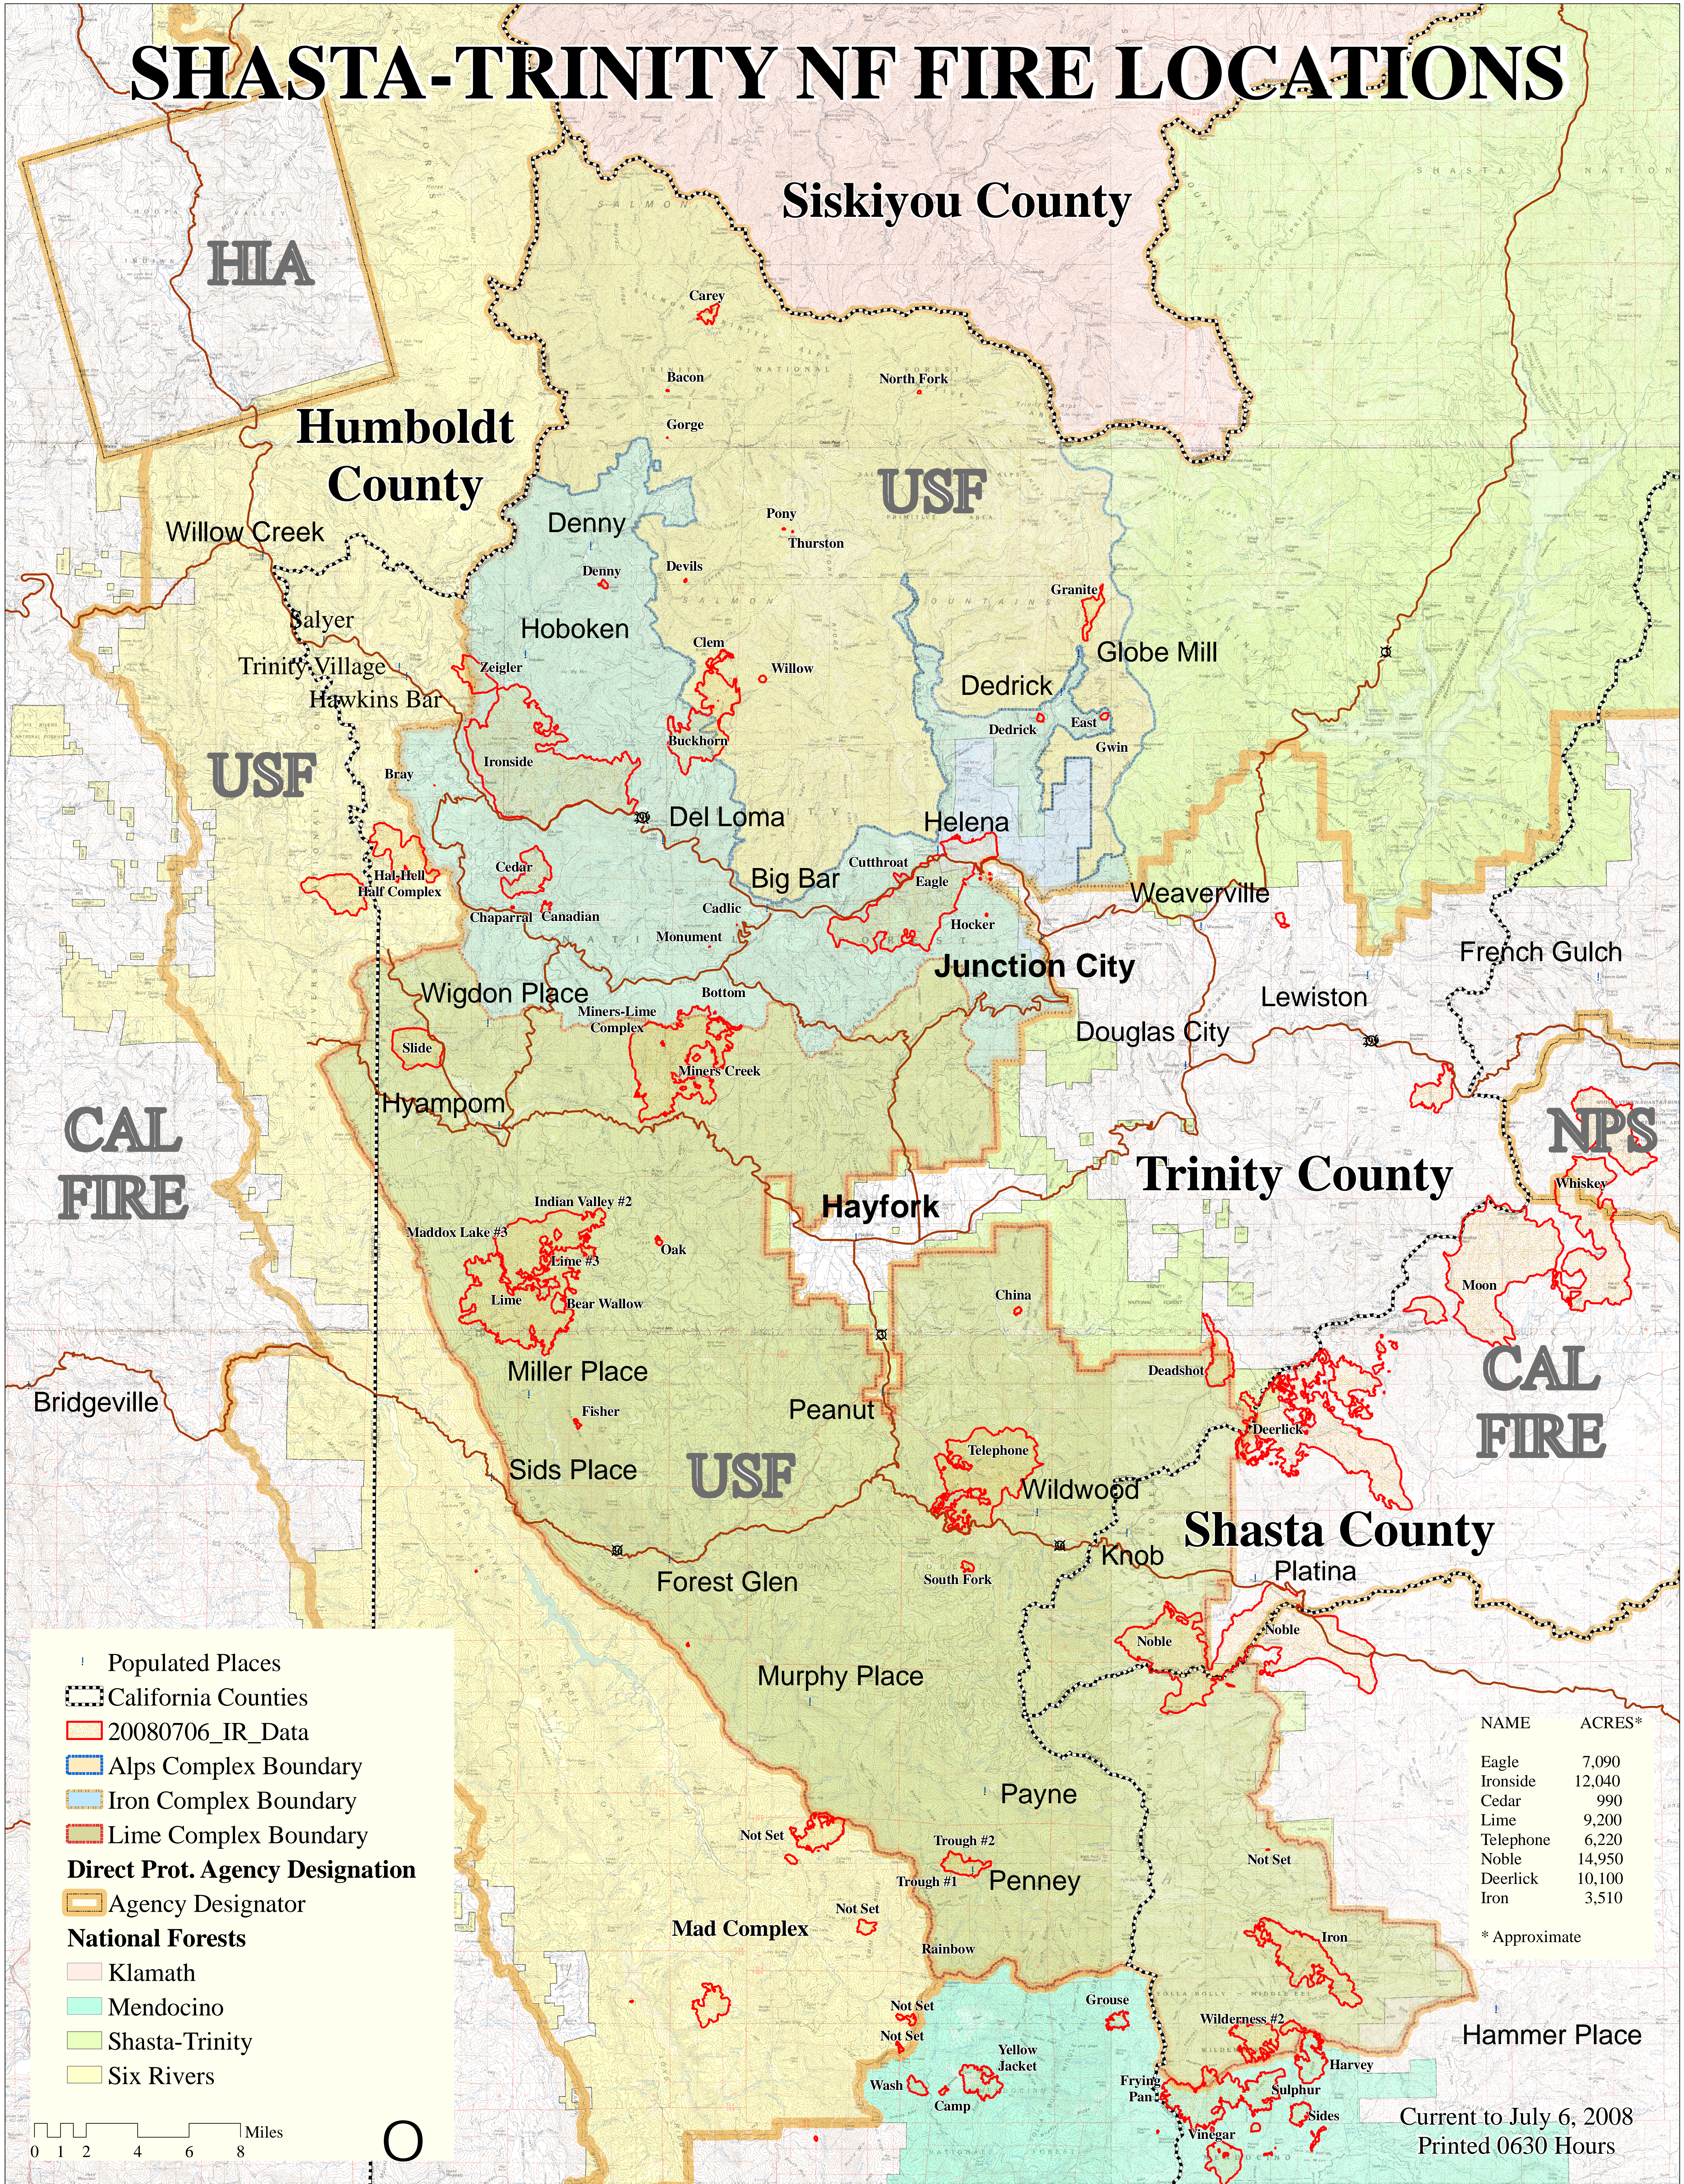

SHASTA-TRINITY NF FIRE LOCATIONS

- Populated Places
- ▭ California Counties
- ▭ 20080706_IR_Data
- ▭ Alps Complex Boundary
- ▭ Iron Complex Boundary
- ▭ Lime Complex Boundary
- Direct Prot. Agency Designation**
- ▭ Agency Designator
- National Forests**
- ▭ Klamath
- ▭ Mendocino
- ▭ Shasta-Trinity
- ▭ Six Rivers

NAME	ACRES*
Eagle	7,090
Ironside	12,040
Cedar	990
Lime	9,200
Telephone	6,220
Noble	14,950
Deerlick	10,100
Iron	3,510

* Approximate

Current to July 6, 2008
Printed 0630 Hours