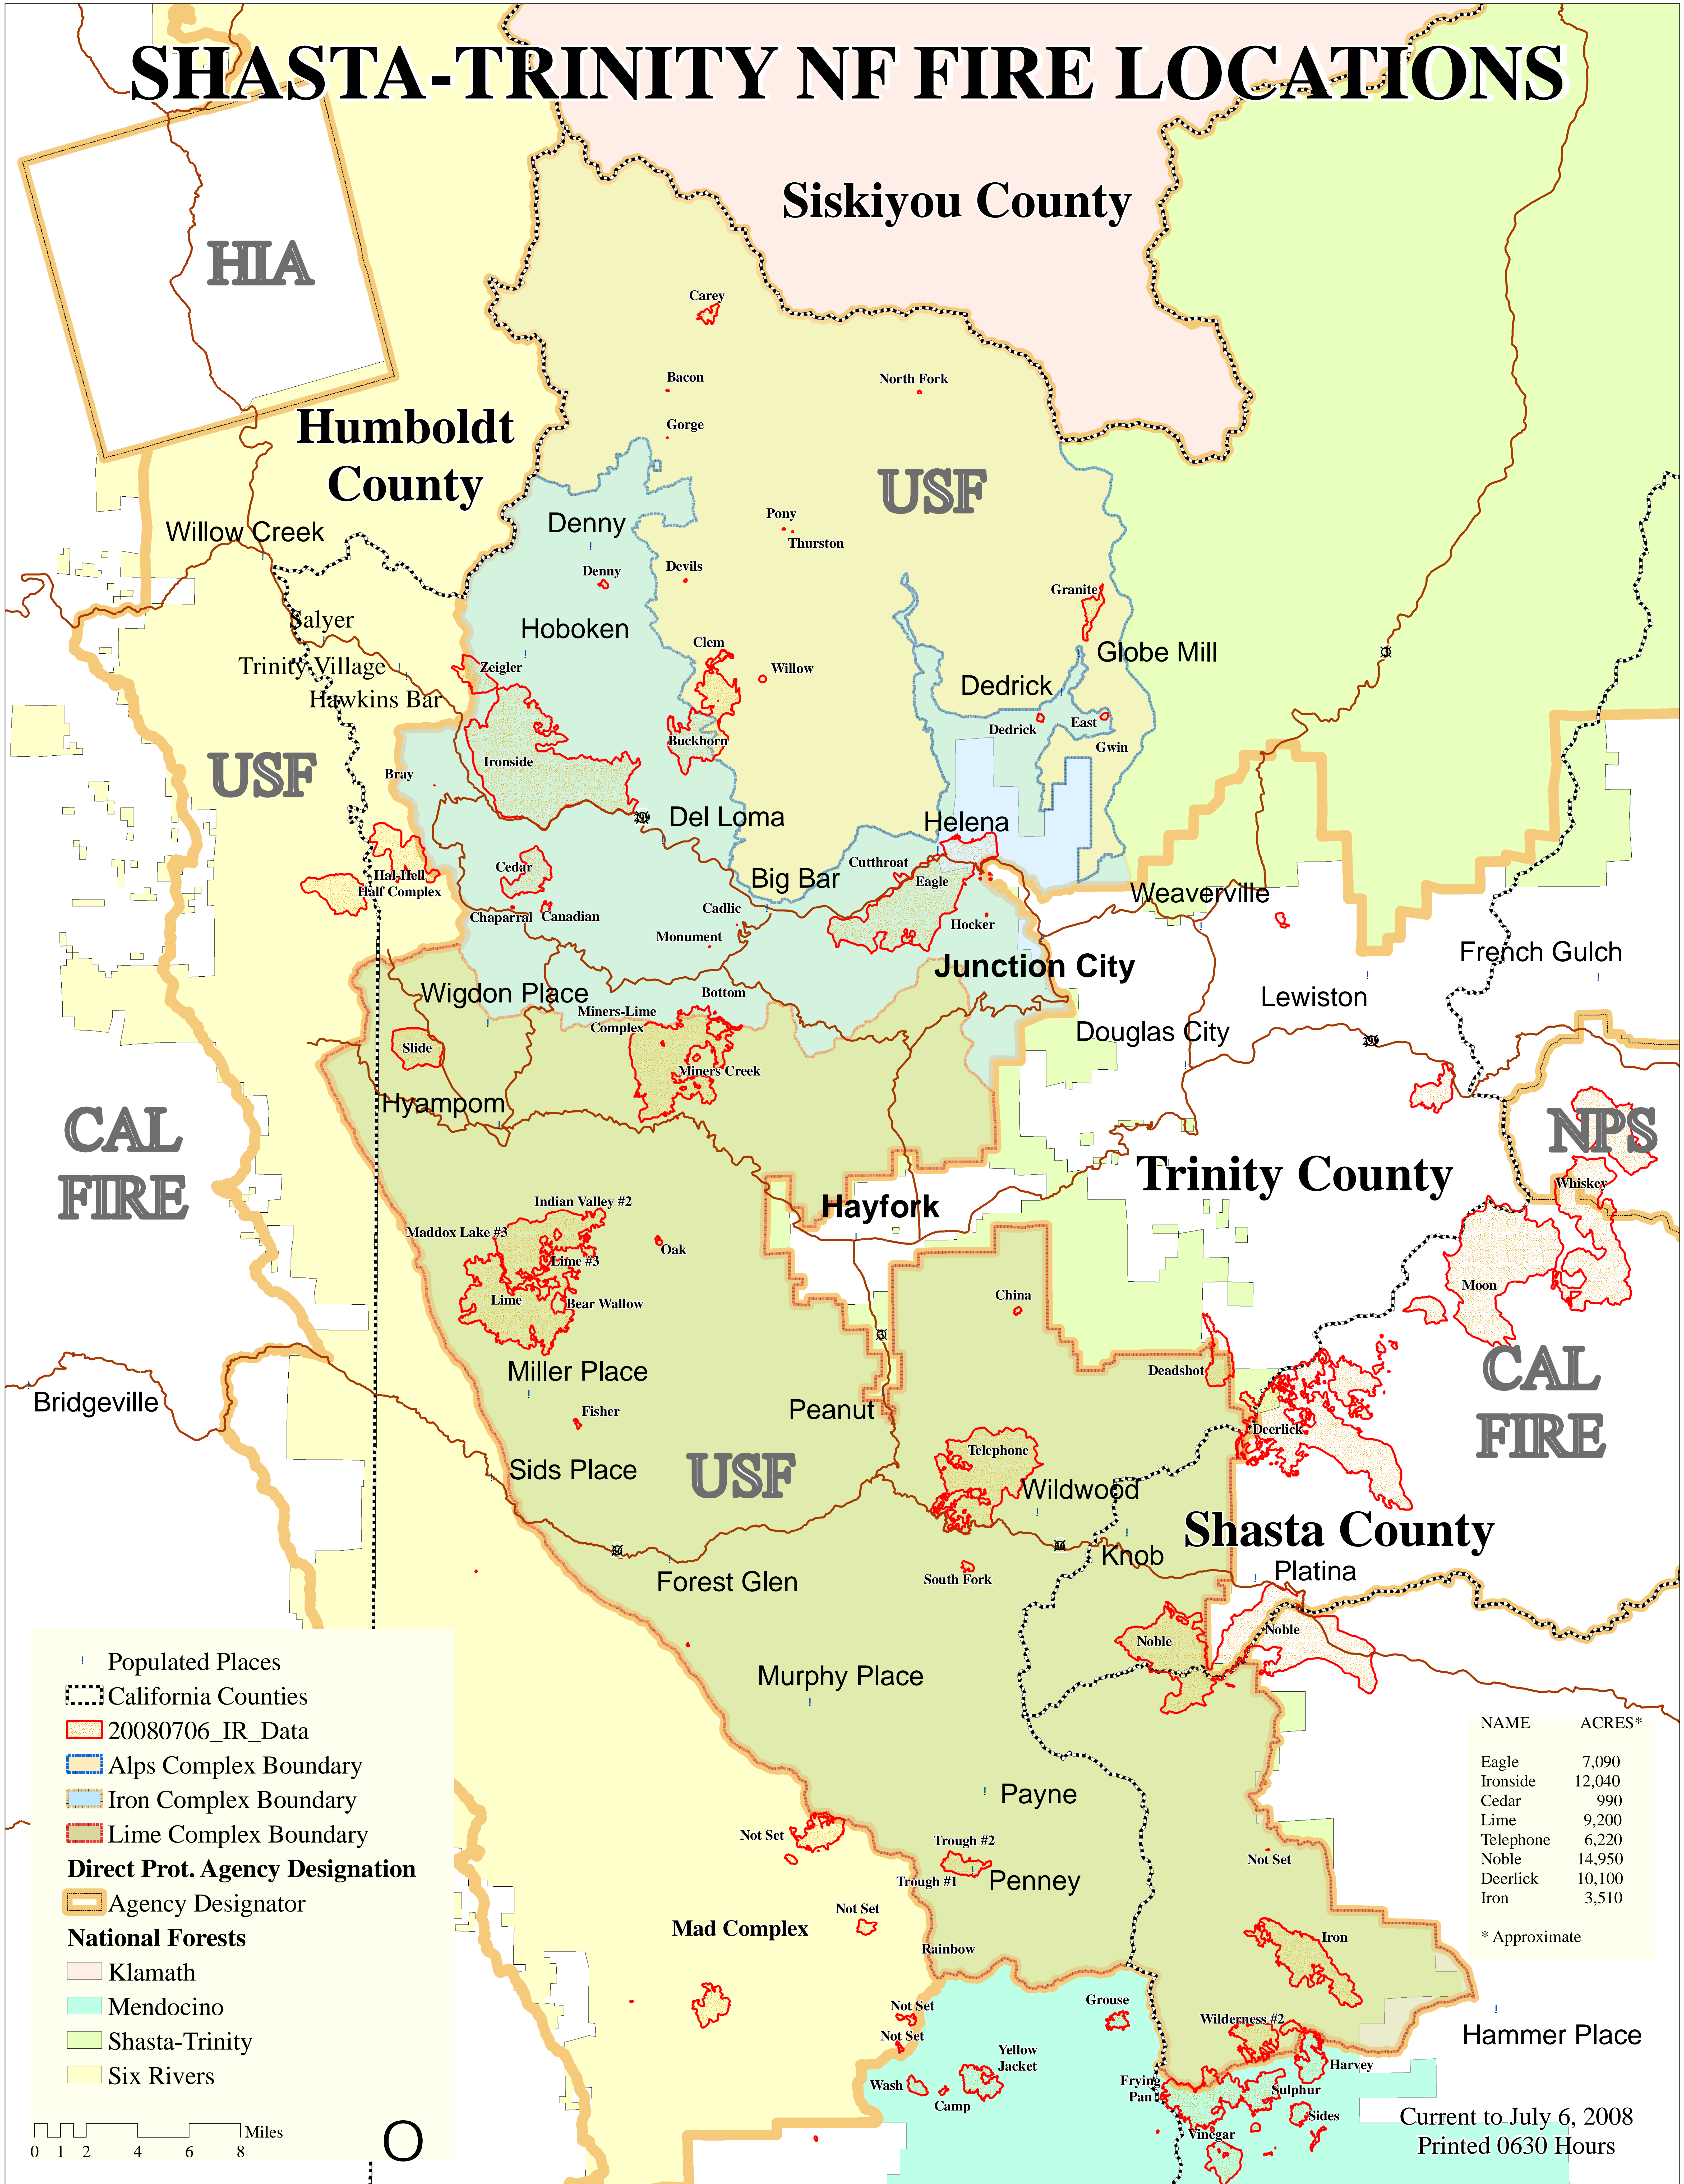

SHASTA-TRINITY NF FIRE LOCATIONS

CAL FIRE

CAL FIRE

NPS

- Populated Places
- California Counties
- 20080706_IR_Data
- Alps Complex Boundary
- Iron Complex Boundary
- Lime Complex Boundary
- Direct Prot. Agency Designation**
- Agency Designator
- National Forests**
- Klamath
- Mendocino
- Shasta-Trinity
- Six Rivers

NAME	ACRES*
Eagle	7,090
Ironside	12,040
Cedar	990
Lime	9,200
Telephone	6,220
Noble	14,950
Deerlick	10,100
Iron	3,510

* Approximate

Current to July 6, 2008
Printed 0630 Hours