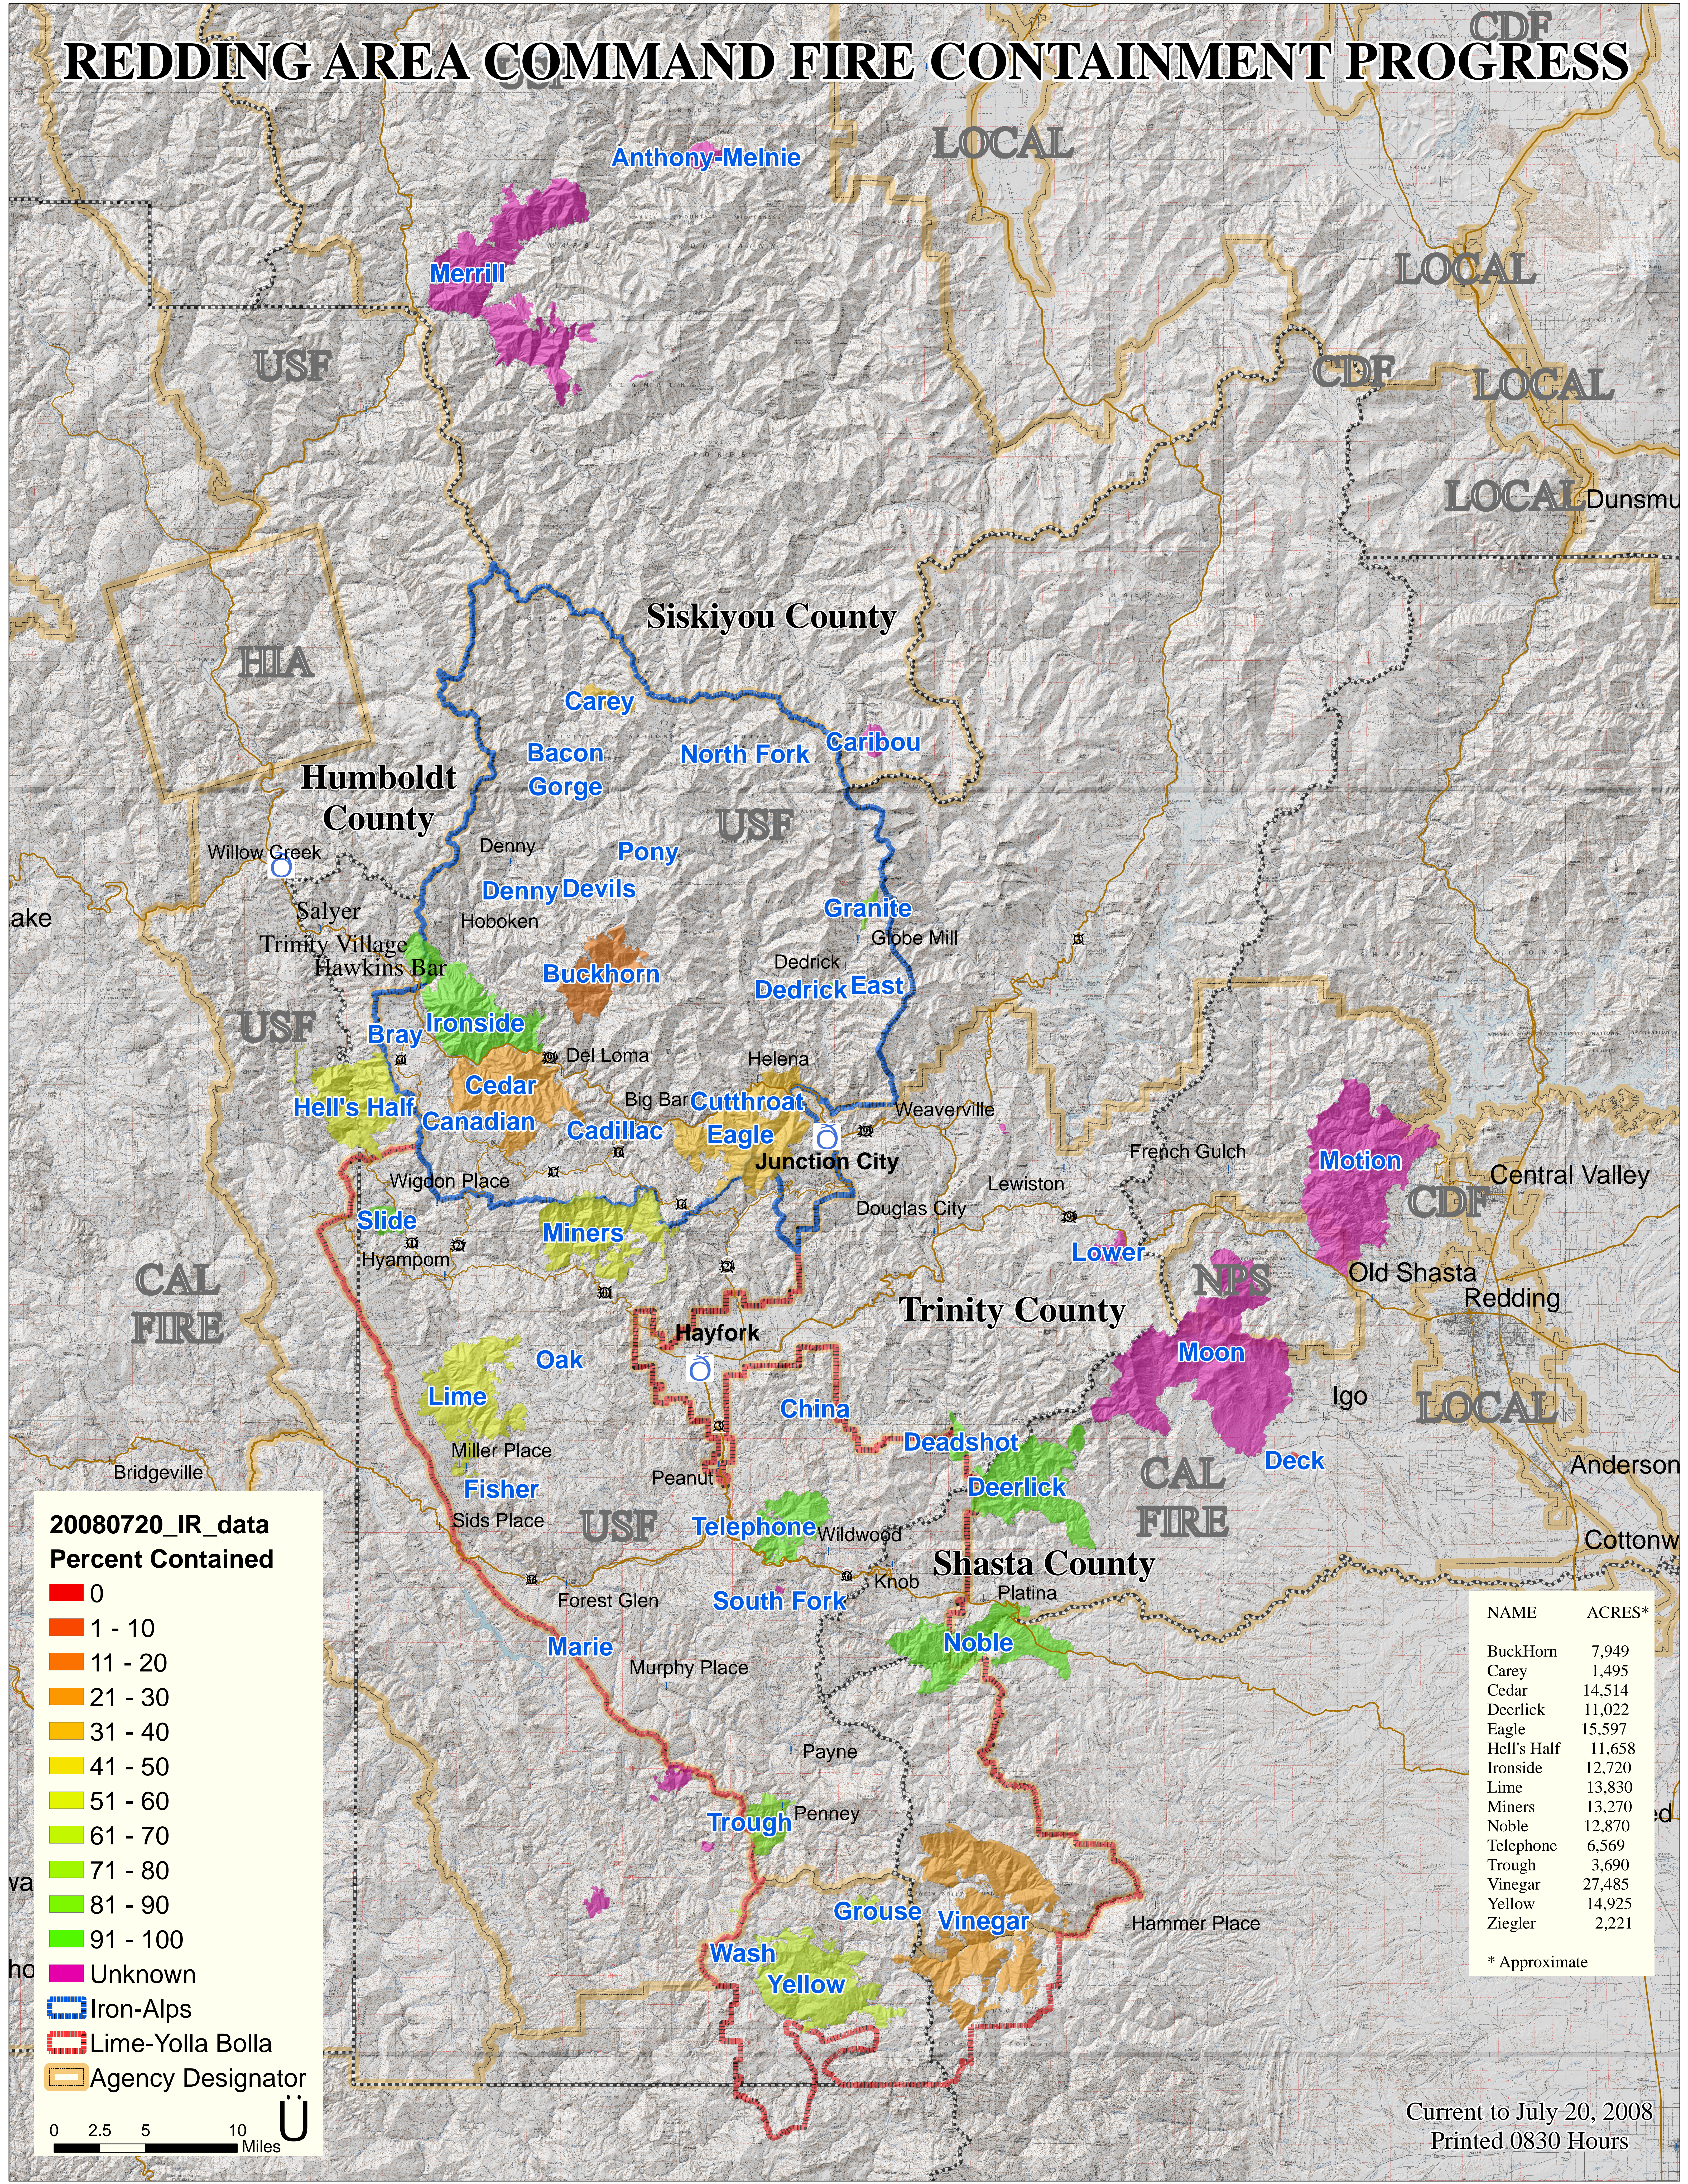

# REDDING AREA COMMAND FIRE CONTAINMENT PROGRESS

**20080720\_IR\_data**  
**Percent Contained**

- █ 0
- █ 1 - 10
- █ 11 - 20
- █ 21 - 30
- █ 31 - 40
- █ 41 - 50
- █ 51 - 60
- █ 61 - 70
- █ 71 - 80
- █ 81 - 90
- █ 91 - 100
- █ Unknown
- Iron-Alps
- Lime-Yolla Bolla
- Agency Designator

NAME	ACRES*
BuckHorn	7,949
Carey	1,495
Cedar	14,514
Deerlick	11,022
Eagle	15,597
Hell's Half	11,658
Ironside	12,720
Lime	13,830
Miners	13,270
Noble	12,870
Telephone	6,569
Trough	3,690
Vinegar	27,485
Yellow	14,925
Ziegler	2,221

\* Approximate

Current to July 20, 2008  
 Printed 0830 Hours