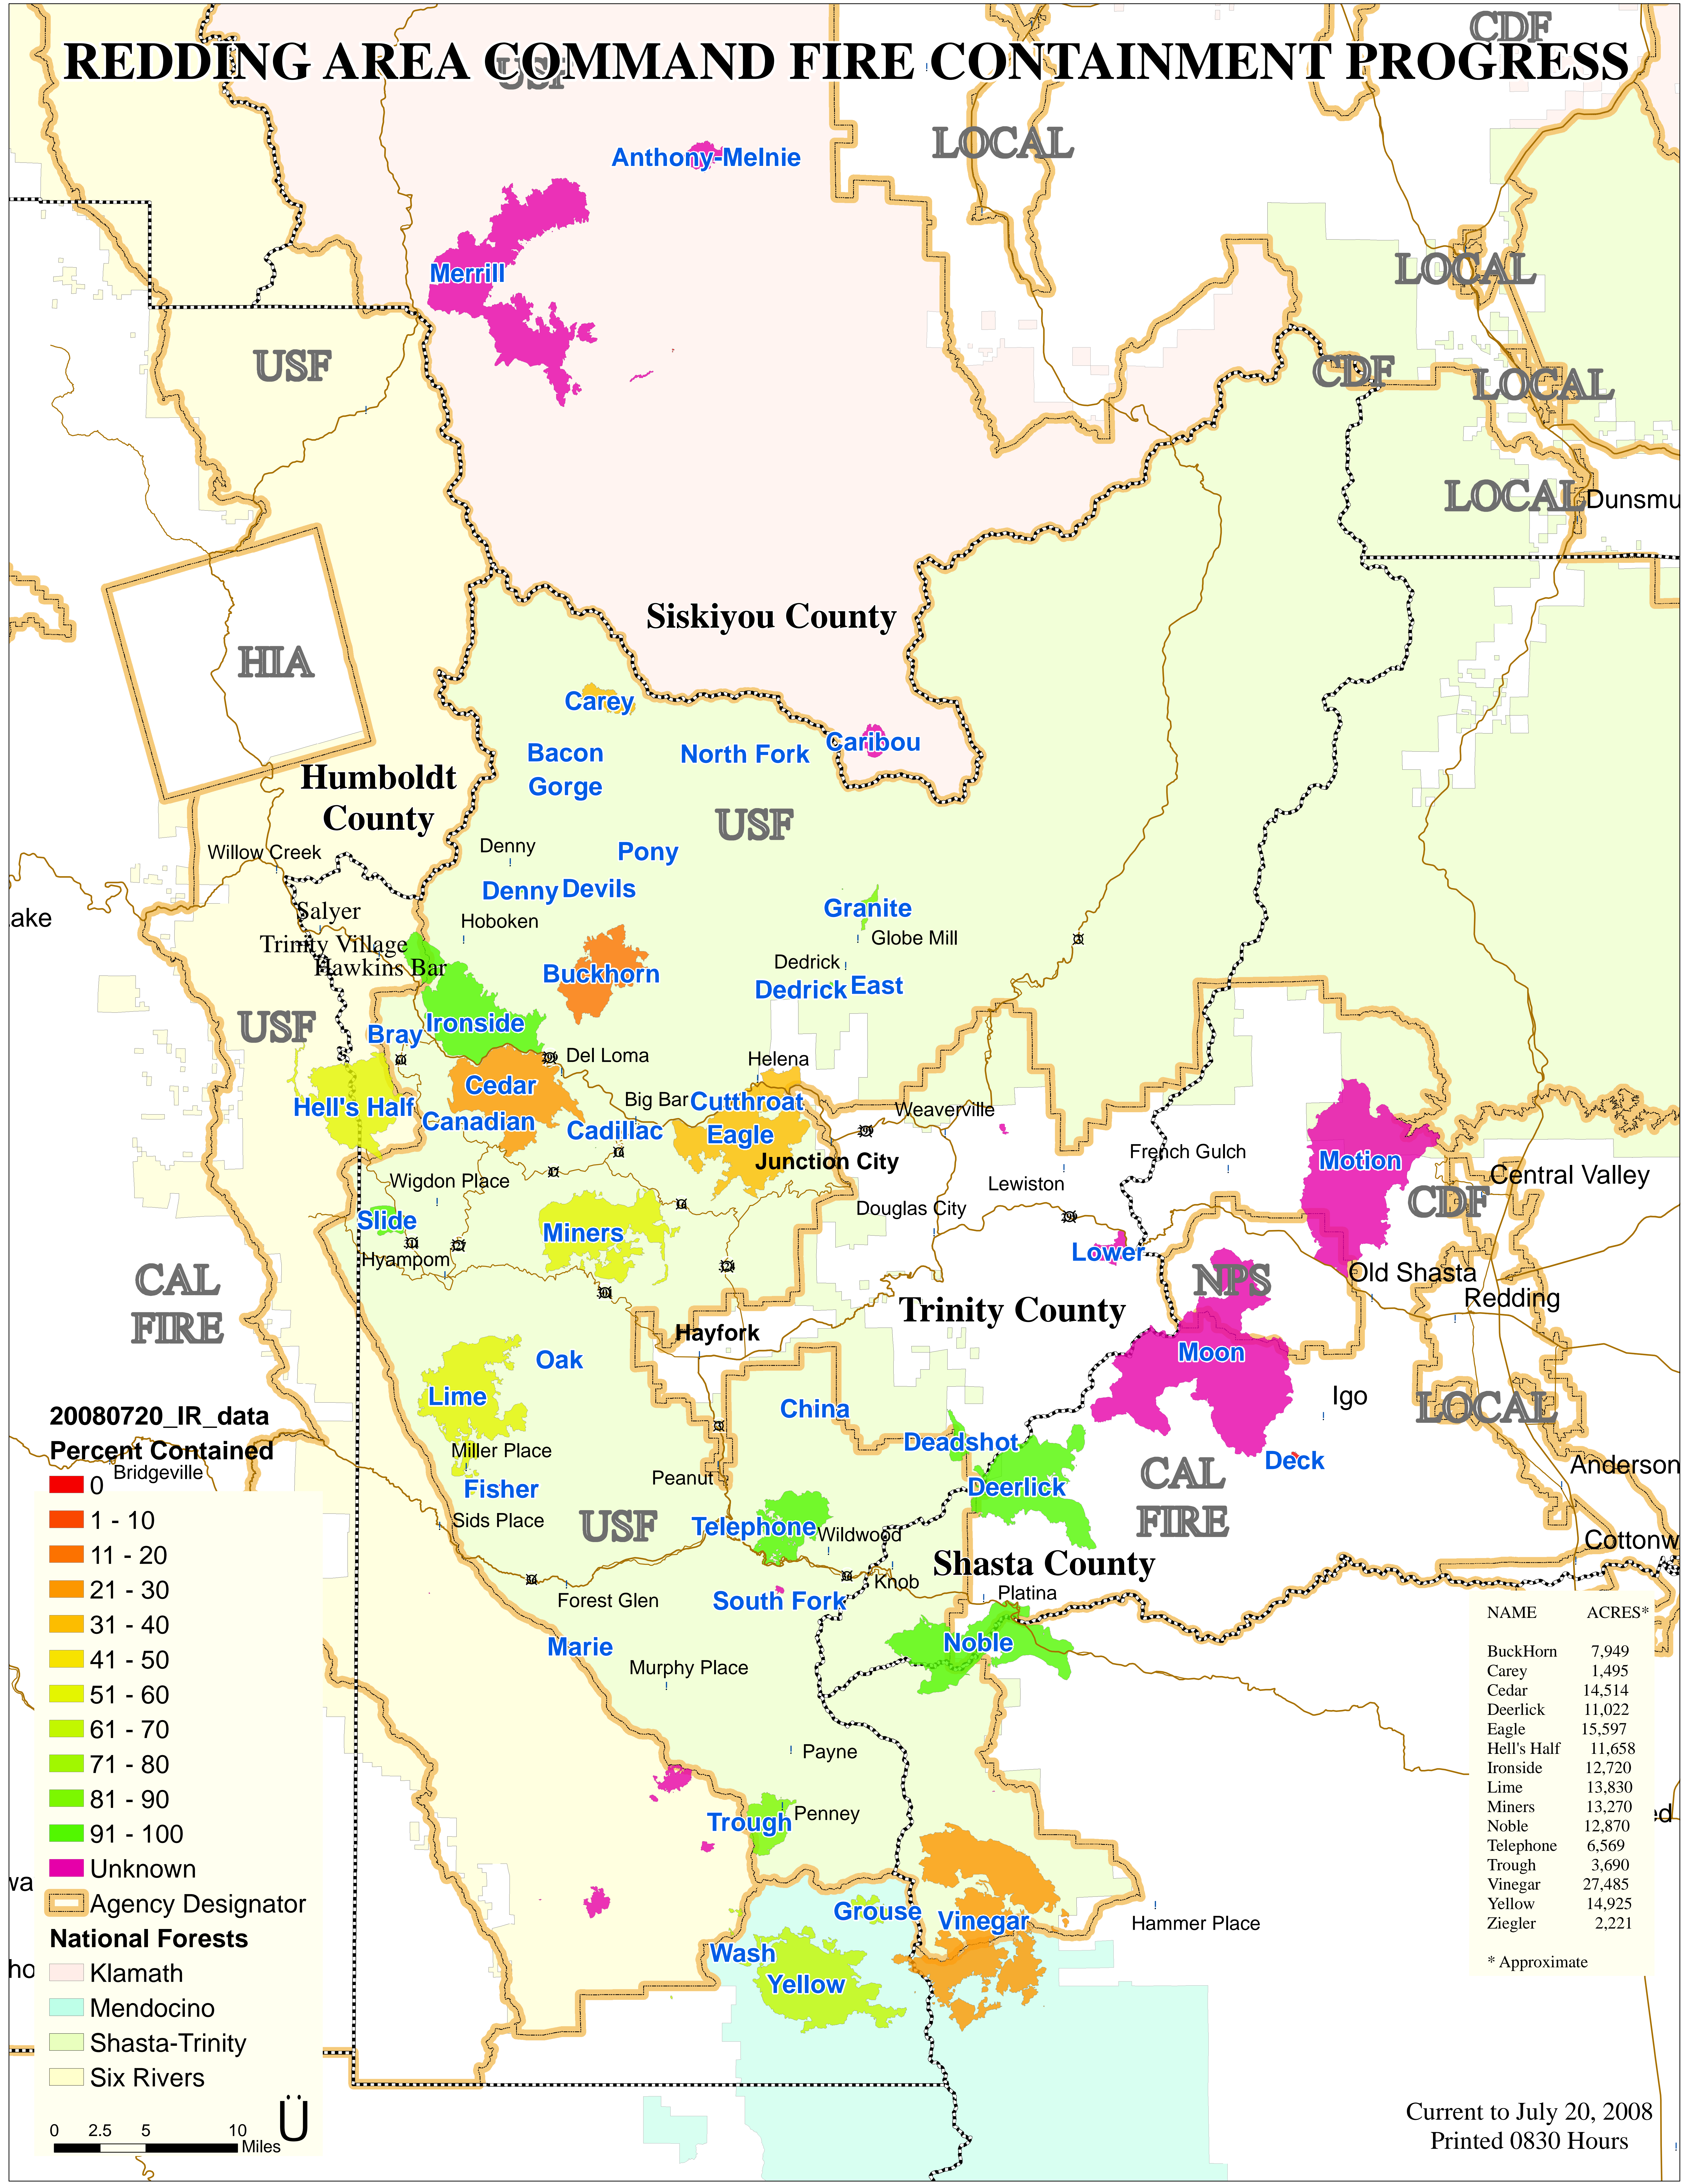

REDDING AREA COMMAND FIRE CONTAINMENT PROGRESS

20080720_IR_data

Percent Contained

- 0
- 1 - 10
- 11 - 20
- 21 - 30
- 31 - 40
- 41 - 50
- 51 - 60
- 61 - 70
- 71 - 80
- 81 - 90
- 91 - 100
- Unknown

Agency Designator

National Forests

- Klamath
- Mendocino
- Shasta-Trinity
- Six Rivers

NAME	ACRES*
BuckHorn	7,949
Carey	1,495
Cedar	14,514
Deerlick	11,022
Eagle	15,597
Hell's Half	11,658
Ironside	12,720
Lime	13,830
Miners	13,270
Noble	12,870
Telephone	6,569
Trough	3,690
Vinegar	27,485
Yellow	14,925
Ziegler	2,221

* Approximate

Current to July 20, 2008
Printed 0830 Hours