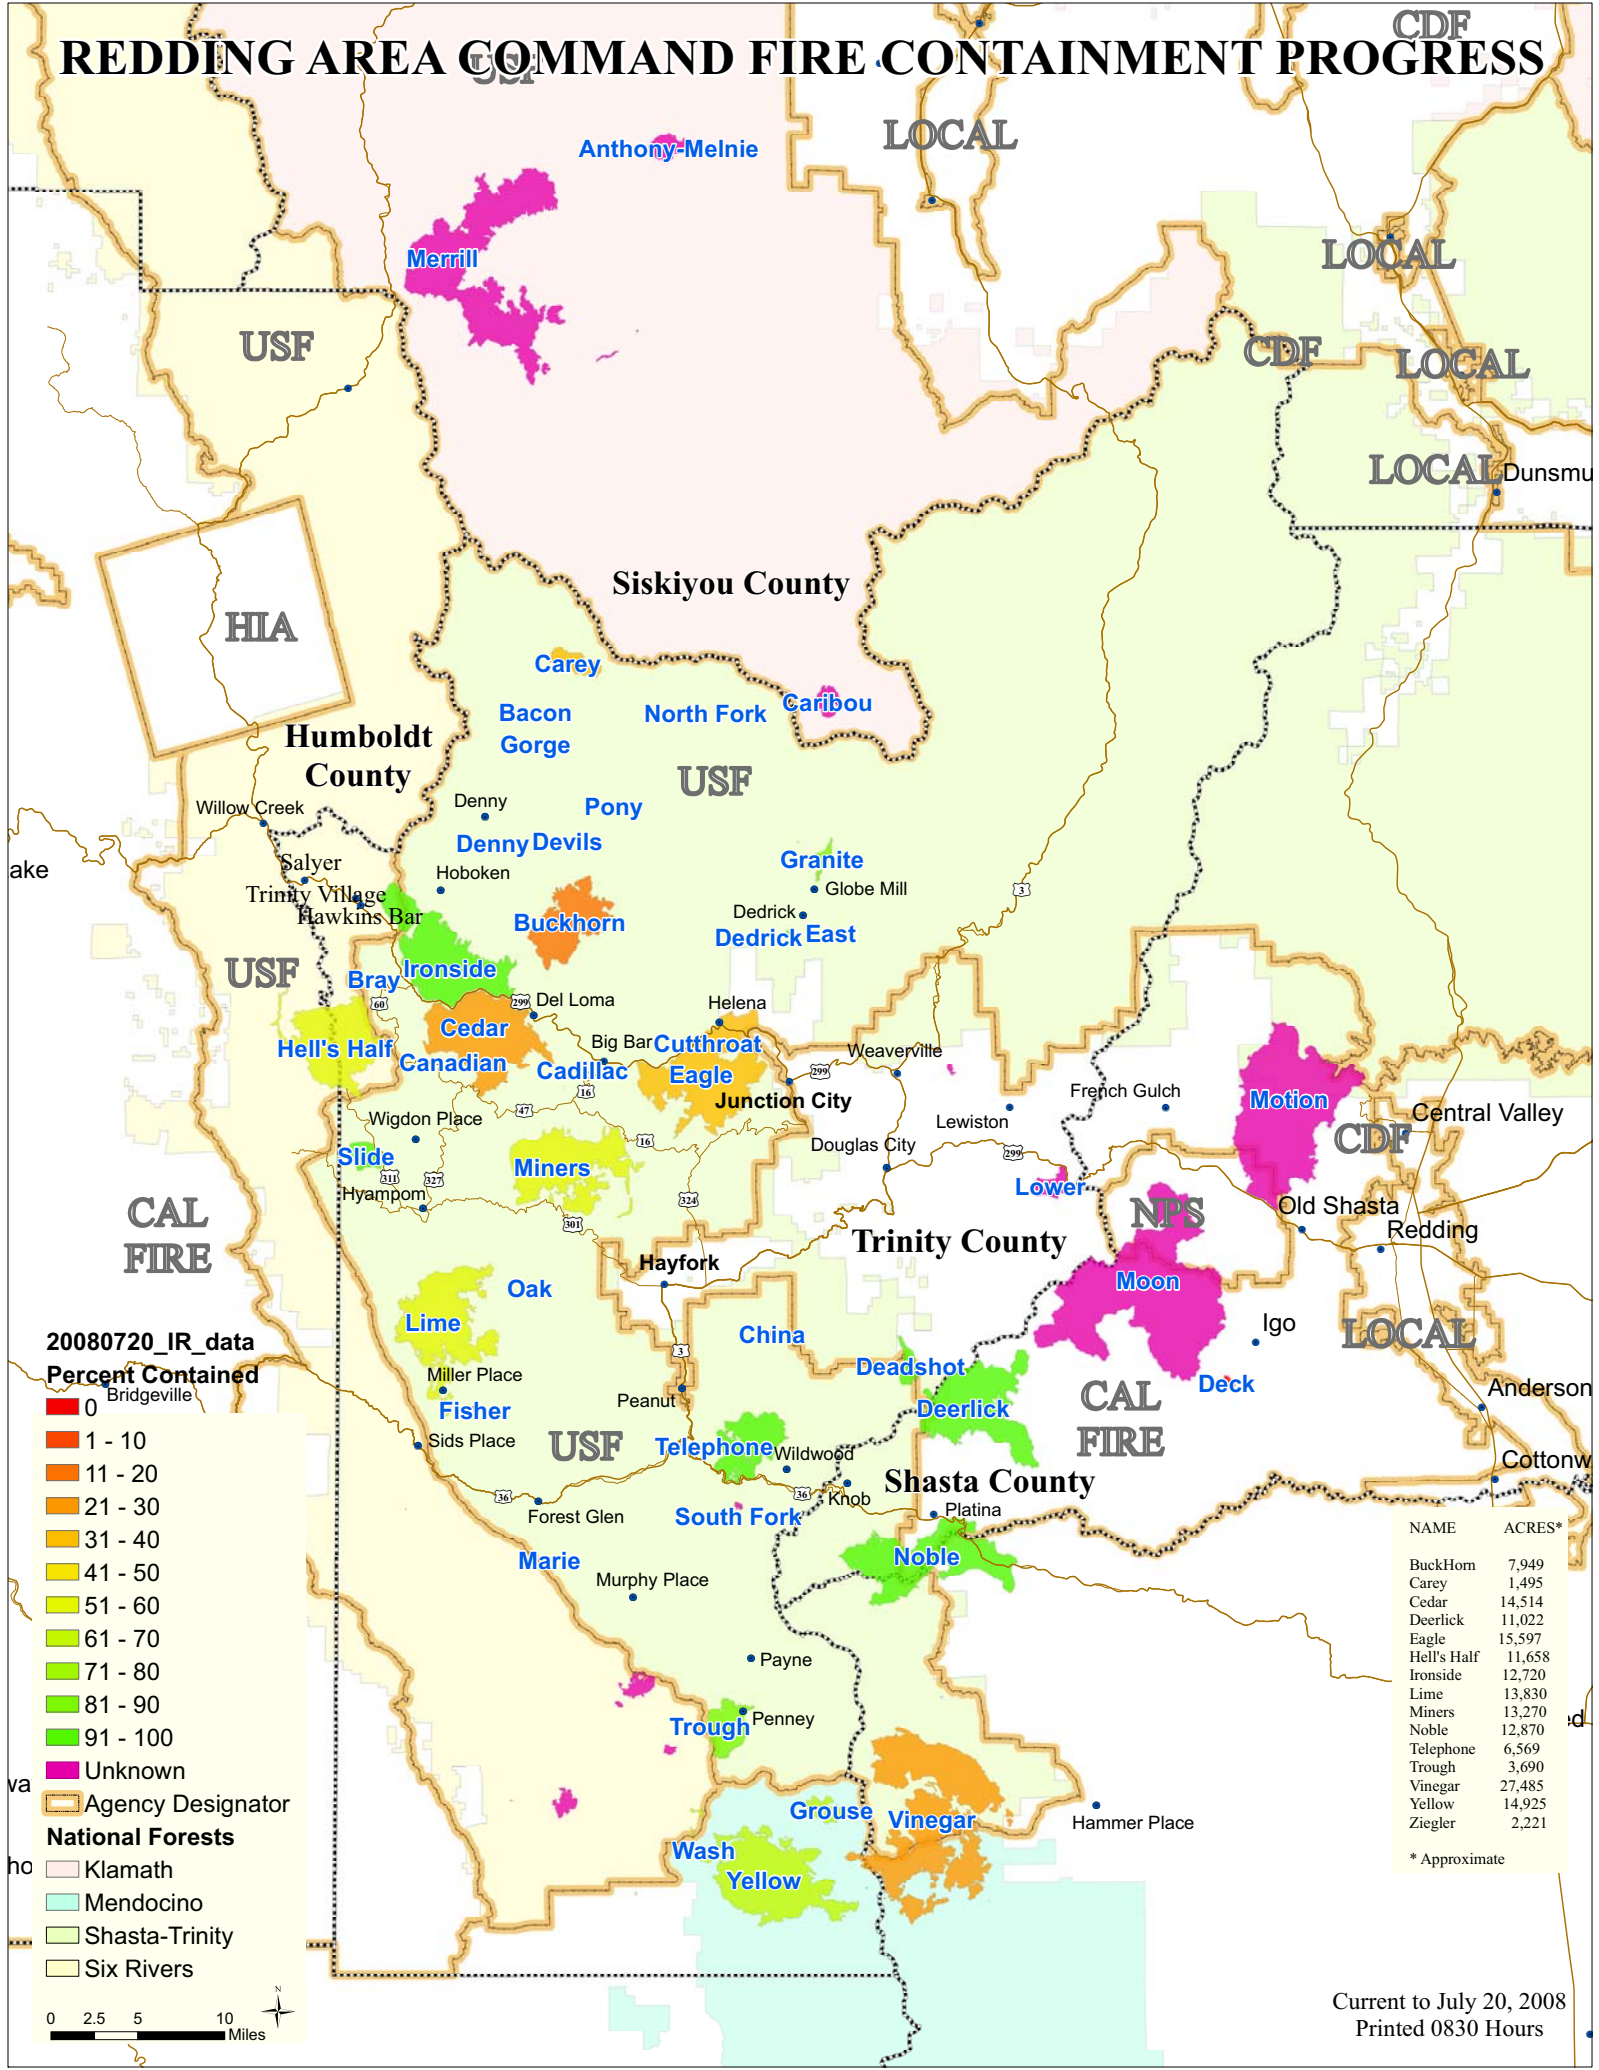

REDDING AREA COMMAND FIRE CONTAINMENT PROGRESS

20080720_IR_data

Percent Contained

- 0
- 1 - 10
- 11 - 20
- 21 - 30
- 31 - 40
- 41 - 50
- 51 - 60
- 61 - 70
- 71 - 80
- 81 - 90
- 91 - 100
- Unknown

Agency Designator

- USF
- CDF
- LOCAL
- HIA
- CAL FIRE

National Forests

- Klamath
- Mendocino
- Shasta-Trinity
- Six Rivers

NAME	ACRES*
BuckHom	7,949
Carey	1,495
Cedar	14,514
Deerlick	11,022
Eagle	15,597
Hell's Half	11,658
Ironside	12,720
Lime	13,830
Miners	13,270
Noble	12,870
Telephone	6,569
Trough	3,690
Vinegar	27,485
Yellow	14,925
Ziegler	2,221

* Approximate