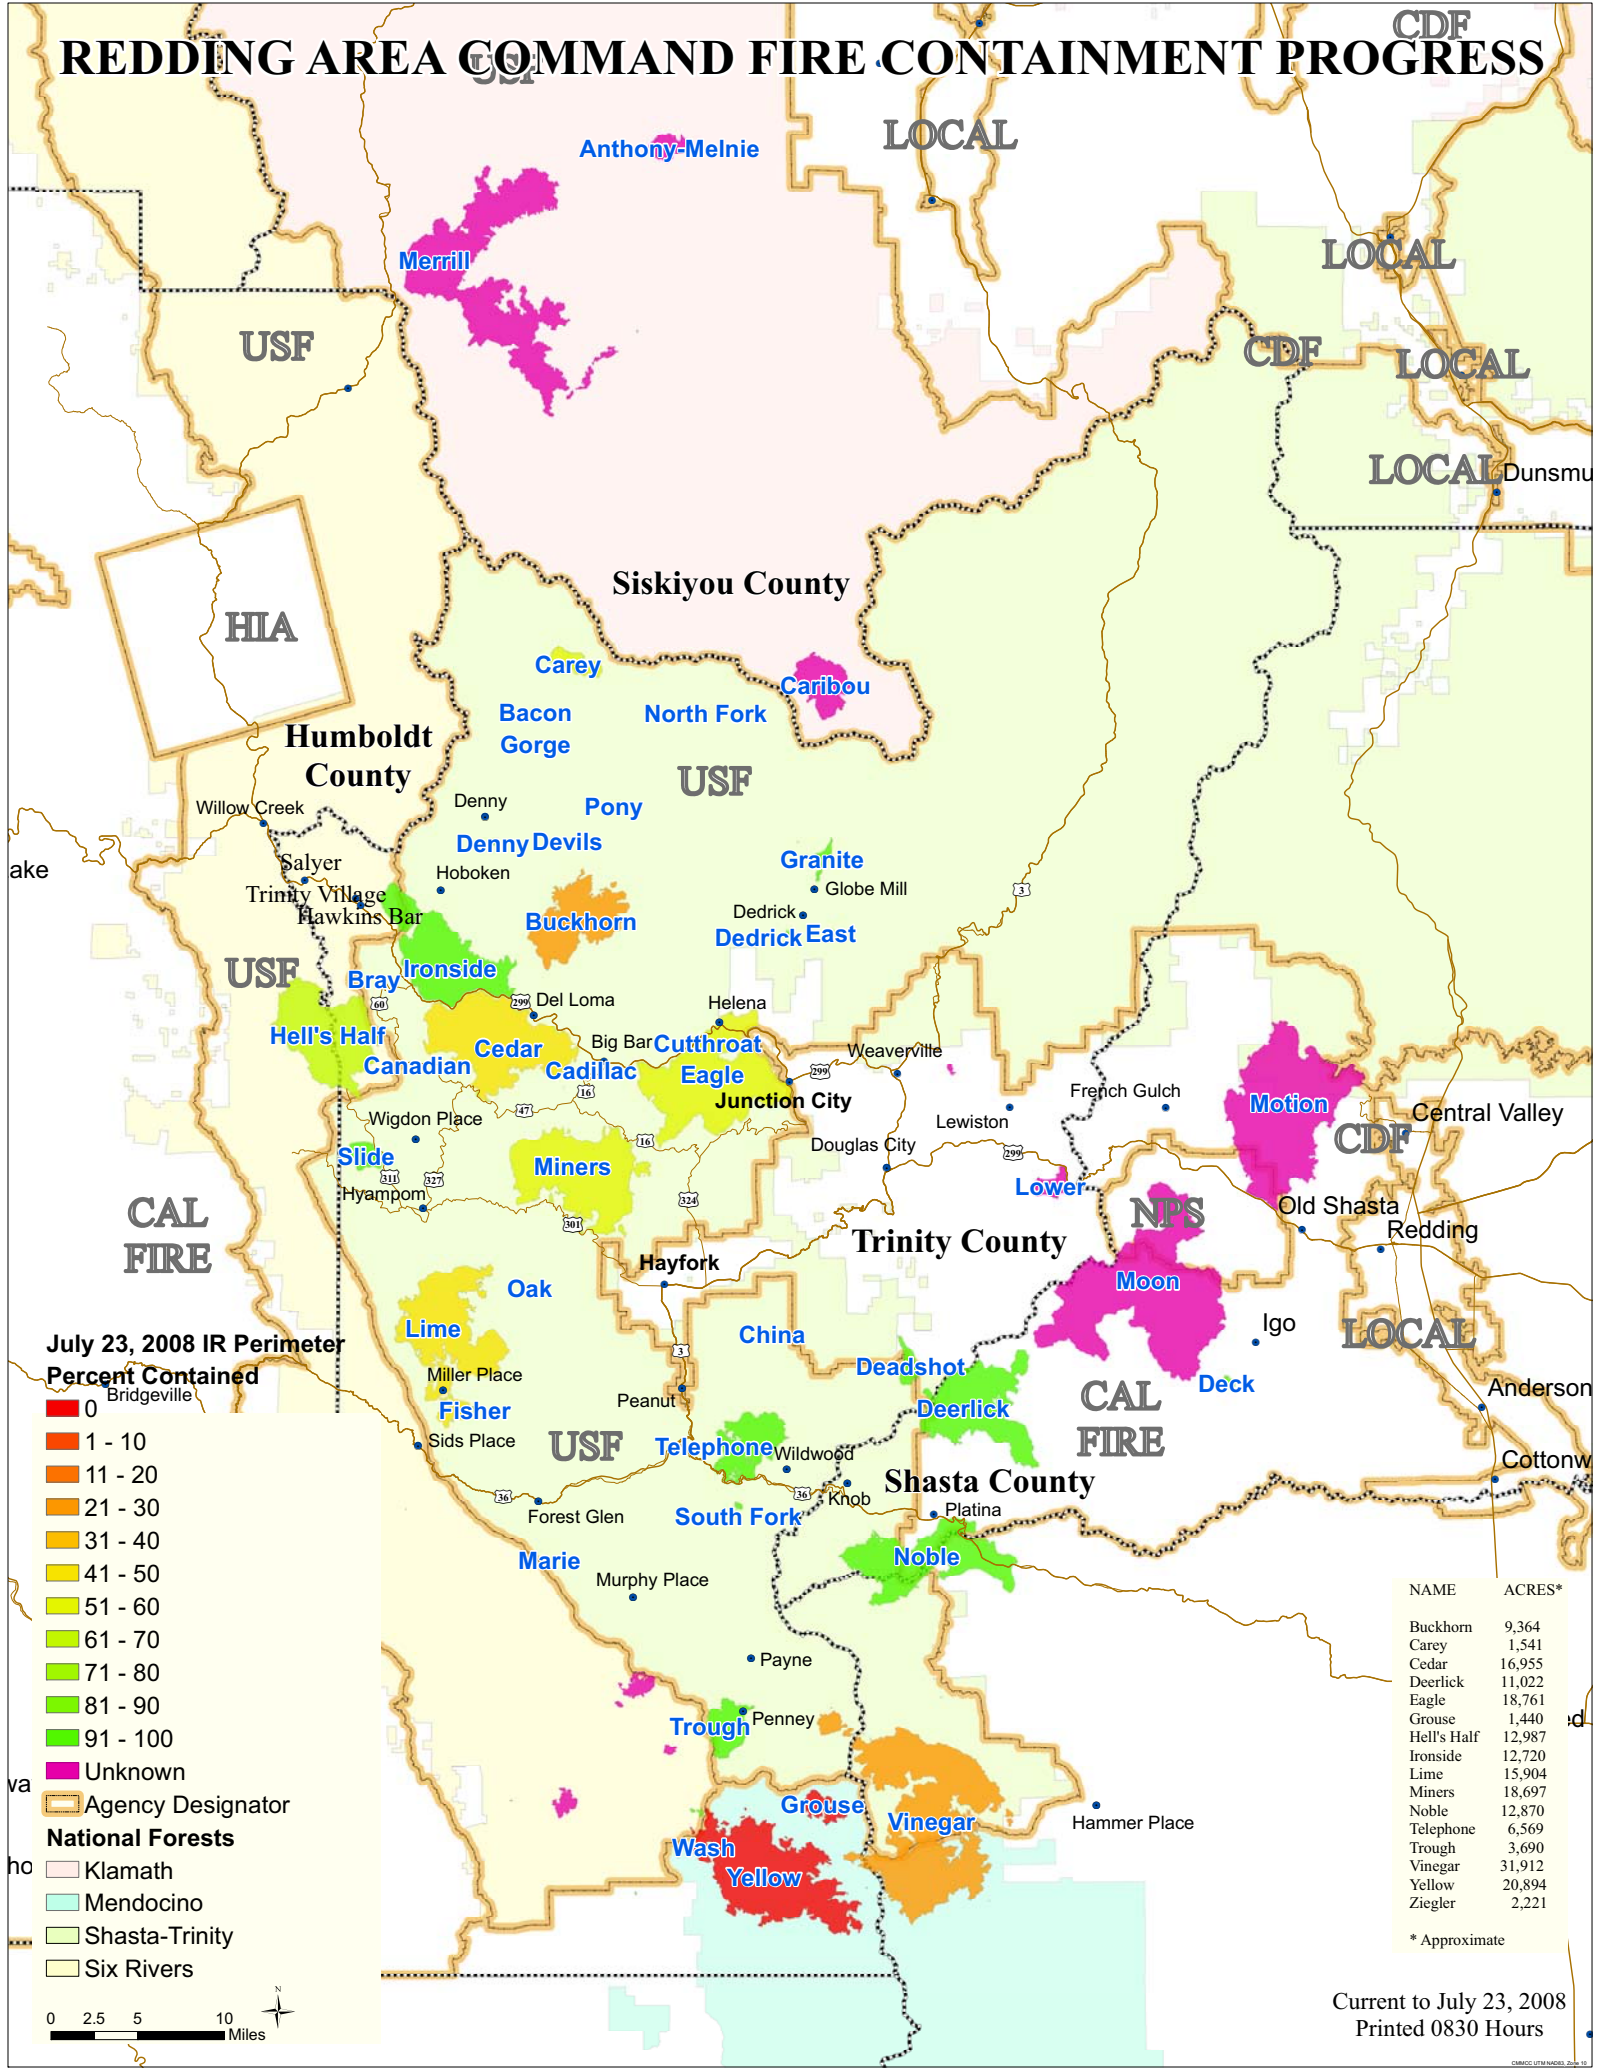

REDDING AREA COMMAND FIRE CONTAINMENT PROGRESS

July 23, 2008 IR Perimeter

Percent Contained

- 0
- 1 - 10
- 11 - 20
- 21 - 30
- 31 - 40
- 41 - 50
- 51 - 60
- 61 - 70
- 71 - 80
- 81 - 90
- 91 - 100
- Unknown

Agency Designator

National Forests

- Klamath
- Mendocino
- Shasta-Trinity
- Six Rivers

0 2.5 5 10 Miles

NAME	ACRES*
Buckhorn	9,364
Carey	1,541
Cedar	16,955
Deerlick	11,022
Eagle	18,761
Grouse	1,440
Hell's Half	12,987
Ironside	12,720
Lime	15,904
Miners	18,697
Noble	12,870
Telephone	6,569
Trough	3,690
Vinegar	31,912
Yellow	20,894
Ziegler	2,221

* Approximate

Current to July 23, 2008
Printed 0830 Hours