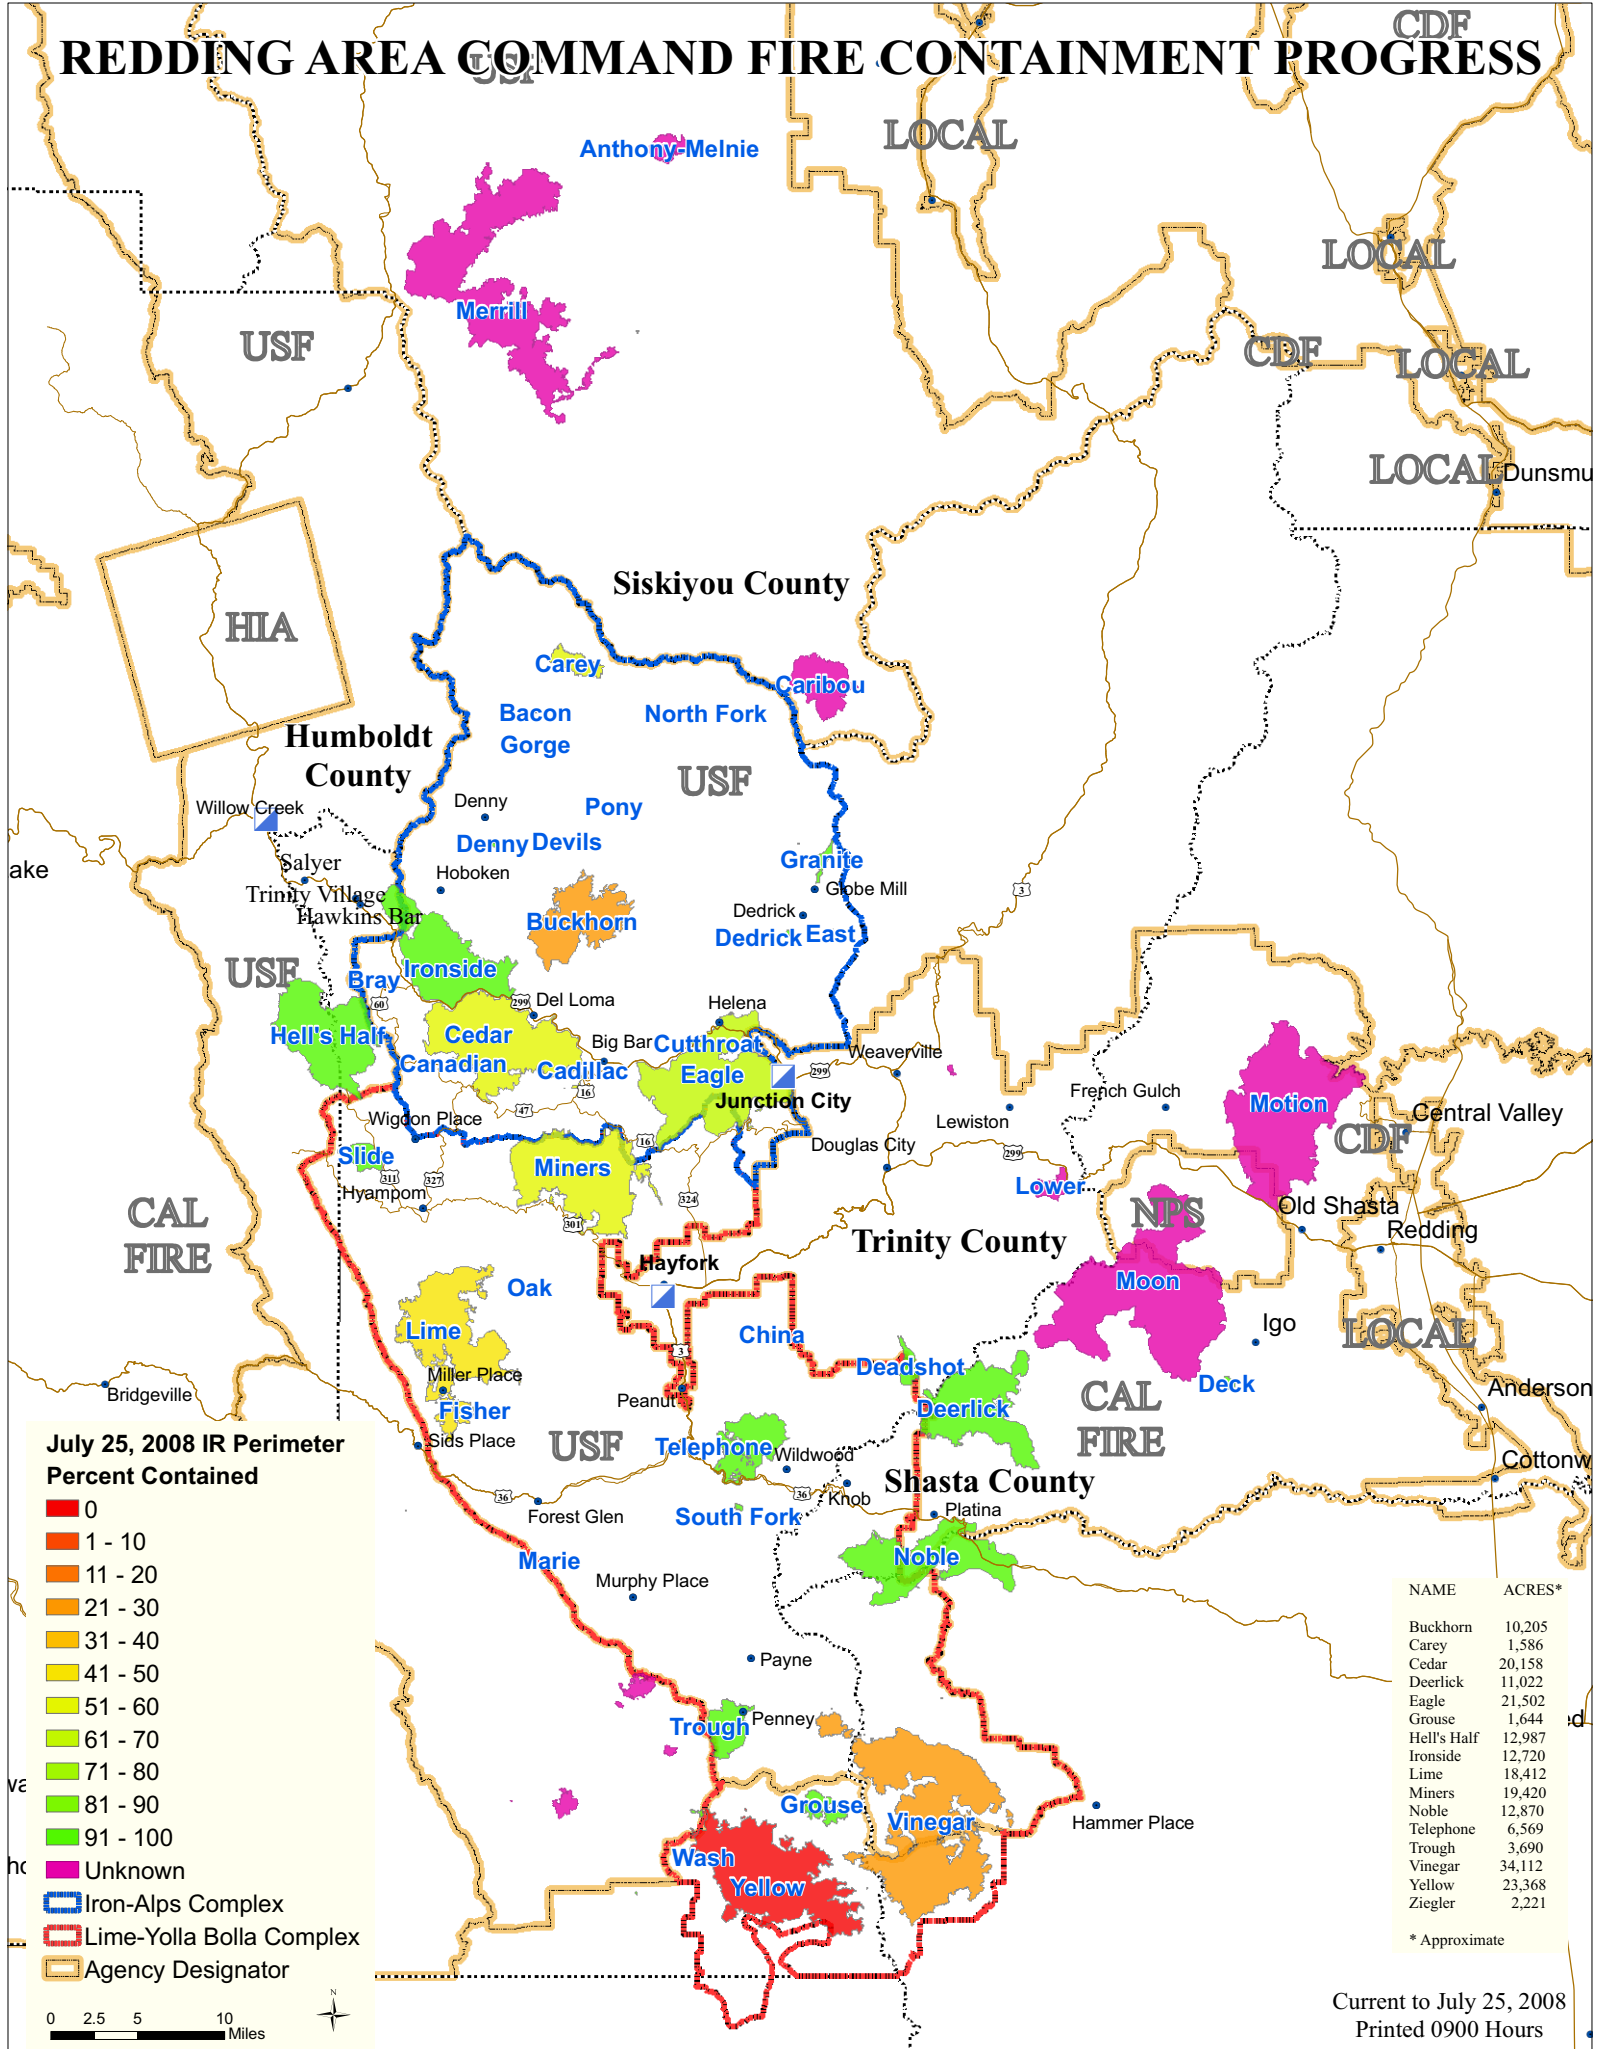

REDDING AREA COMMAND FIRE CONTAINMENT PROGRESS

July 25, 2008 IR Perimeter
Percent Contained

- 0
- 1 - 10
- 11 - 20
- 21 - 30
- 31 - 40
- 41 - 50
- 51 - 60
- 61 - 70
- 71 - 80
- 81 - 90
- 91 - 100
- Unknown

- Iron-Alps Complex
- Lime-Yolla Bolla Complex
- Agency Designator

NAME	ACRES*
Buckhorn	10,205
Carey	1,586
Cedar	20,158
Deerlick	11,022
Eagle	21,502
Grouse	1,644
Hell's Half	12,987
Ironside	12,720
Lime	18,412
Miners	19,420
Noble	12,870
Telephone	6,569
Trough	3,690
Vinegar	34,112
Yellow	23,368
Ziegler	2,221

* Approximate

Current to July 25, 2008
Printed 0900 Hours