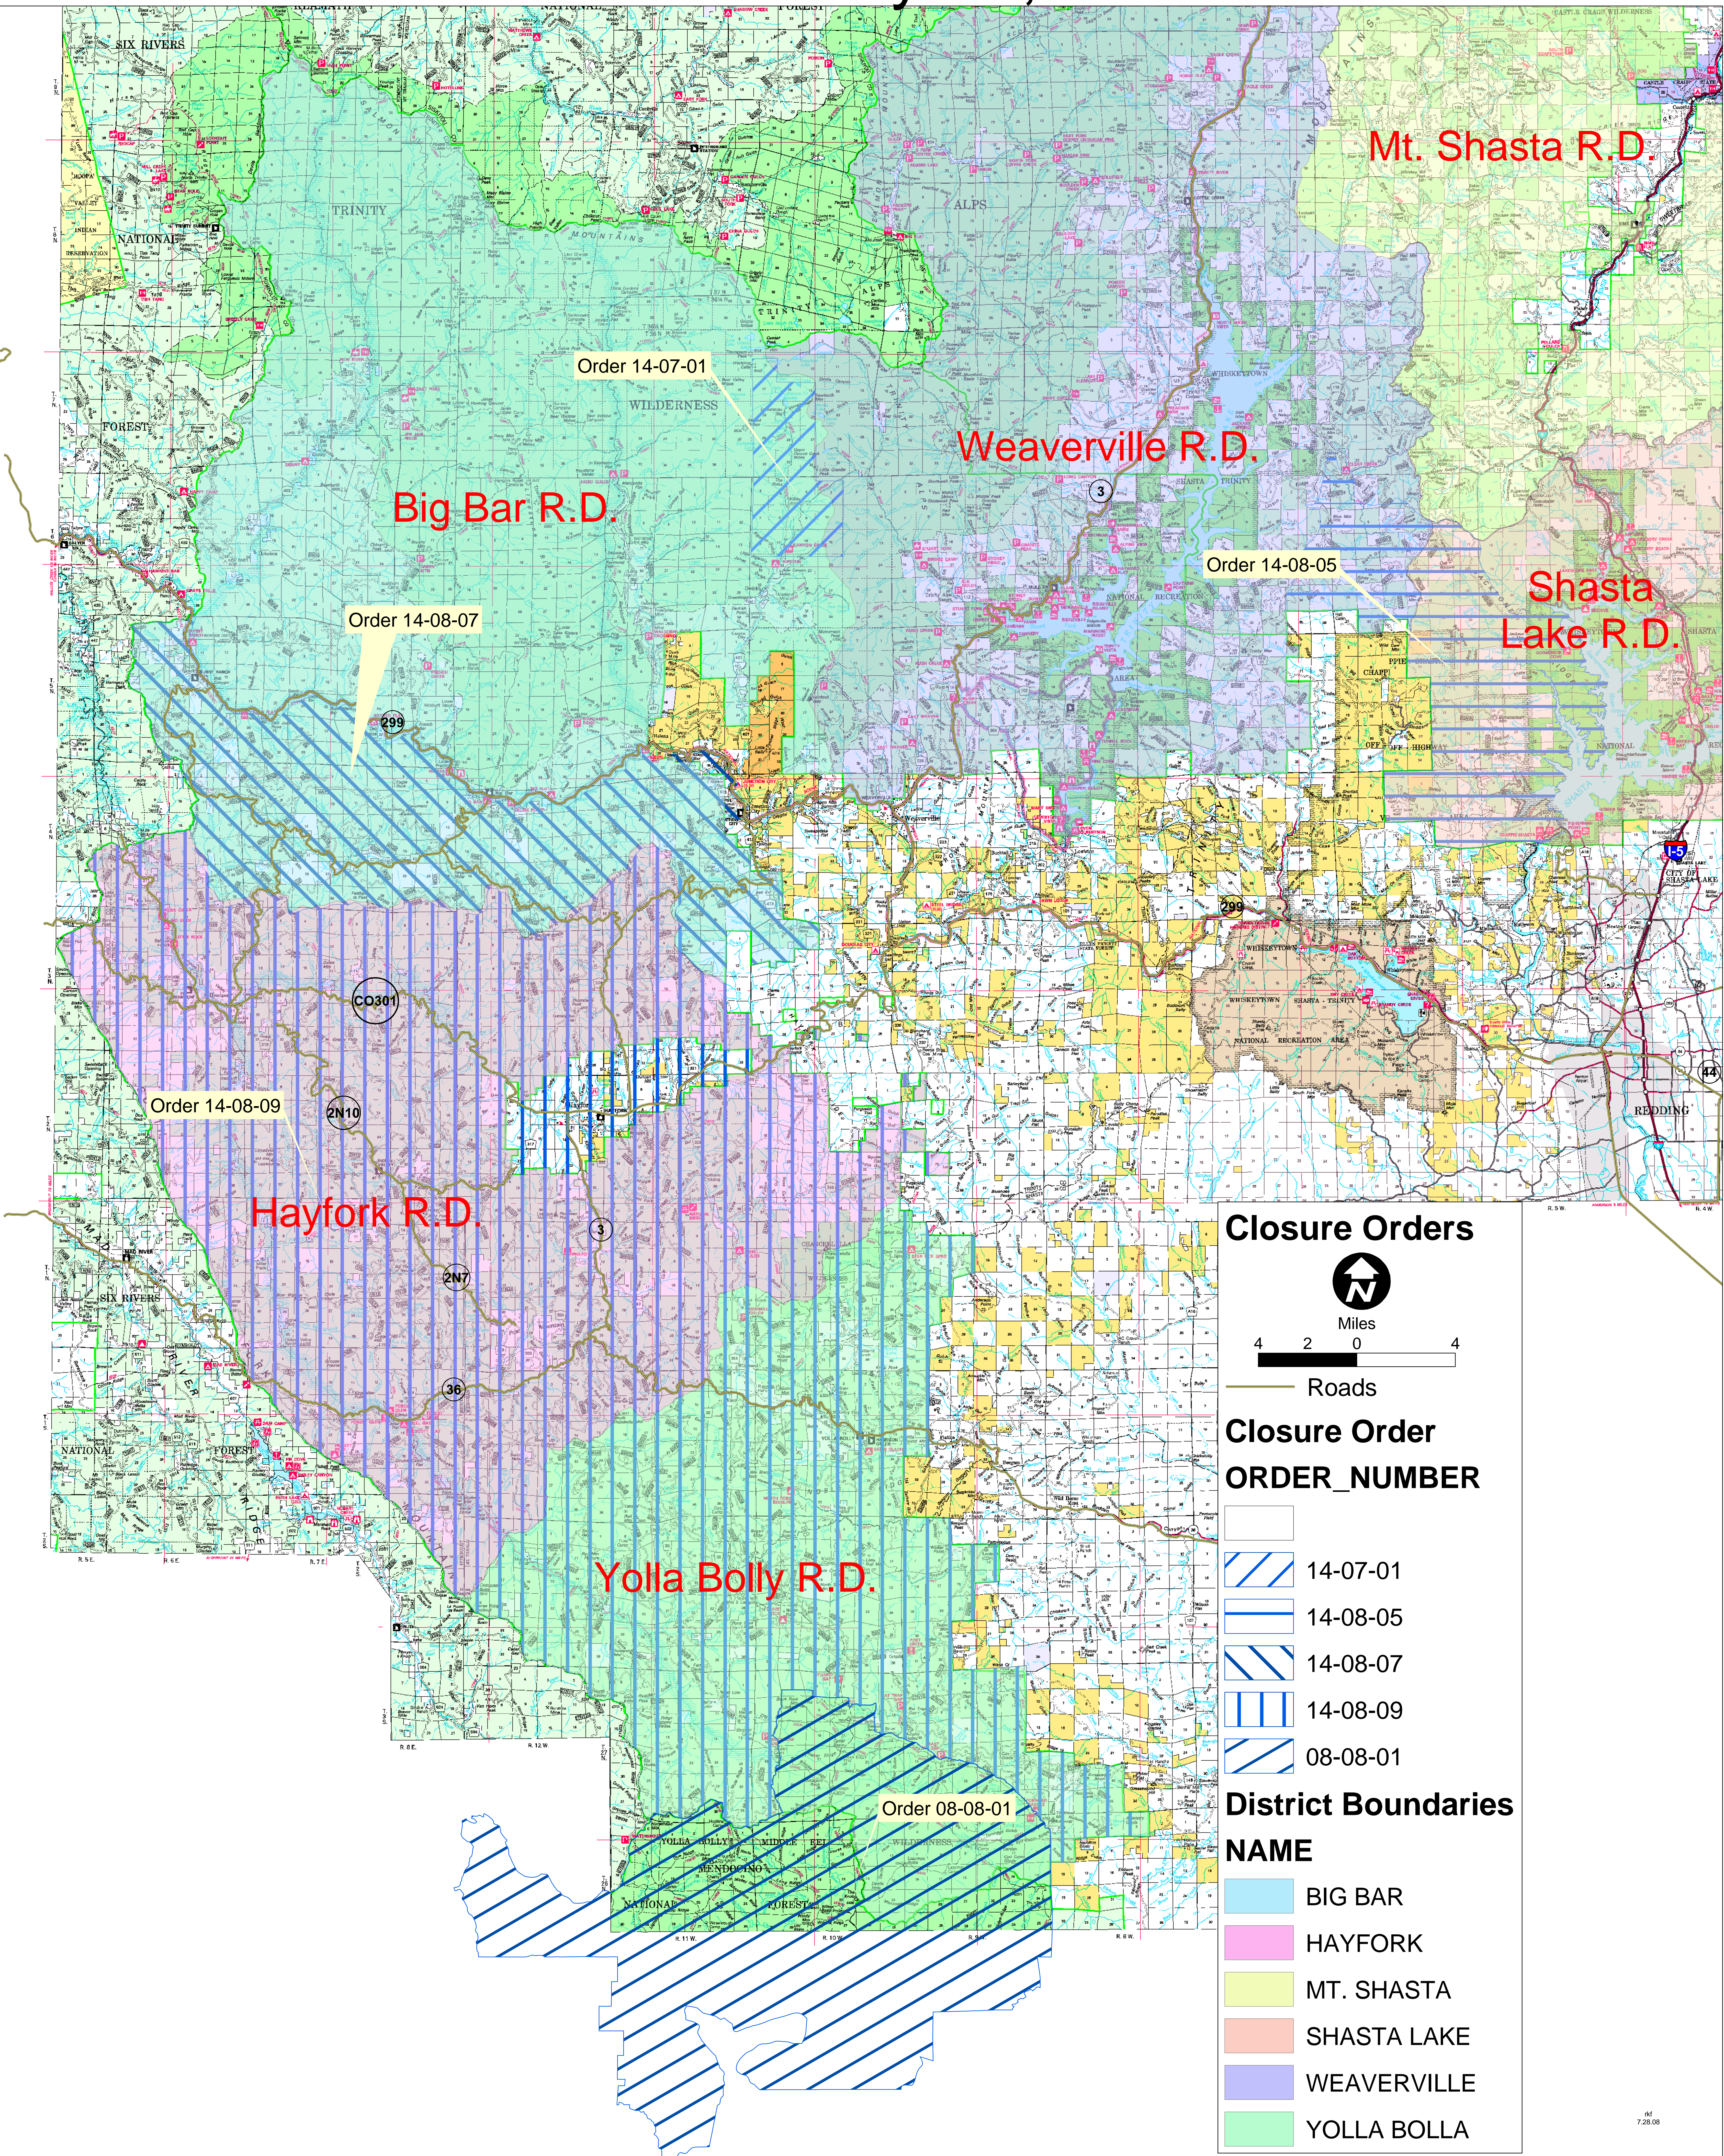

Shasta-Trinity National Forests Forest Closure Areas Effective July 28, 2008

Closure Orders

Miles

Roads

Closure Order

ORDER_NUMBER

- 14-07-01
- 14-08-05
- 14-08-07
- 14-08-09
- 08-08-01

District Boundaries

- #### NAME
- BIG BAR
 - HAYFORK
 - MT. SHASTA
 - SHASTA LAKE
 - WEAVERVILLE
 - YOLLA BOLLA