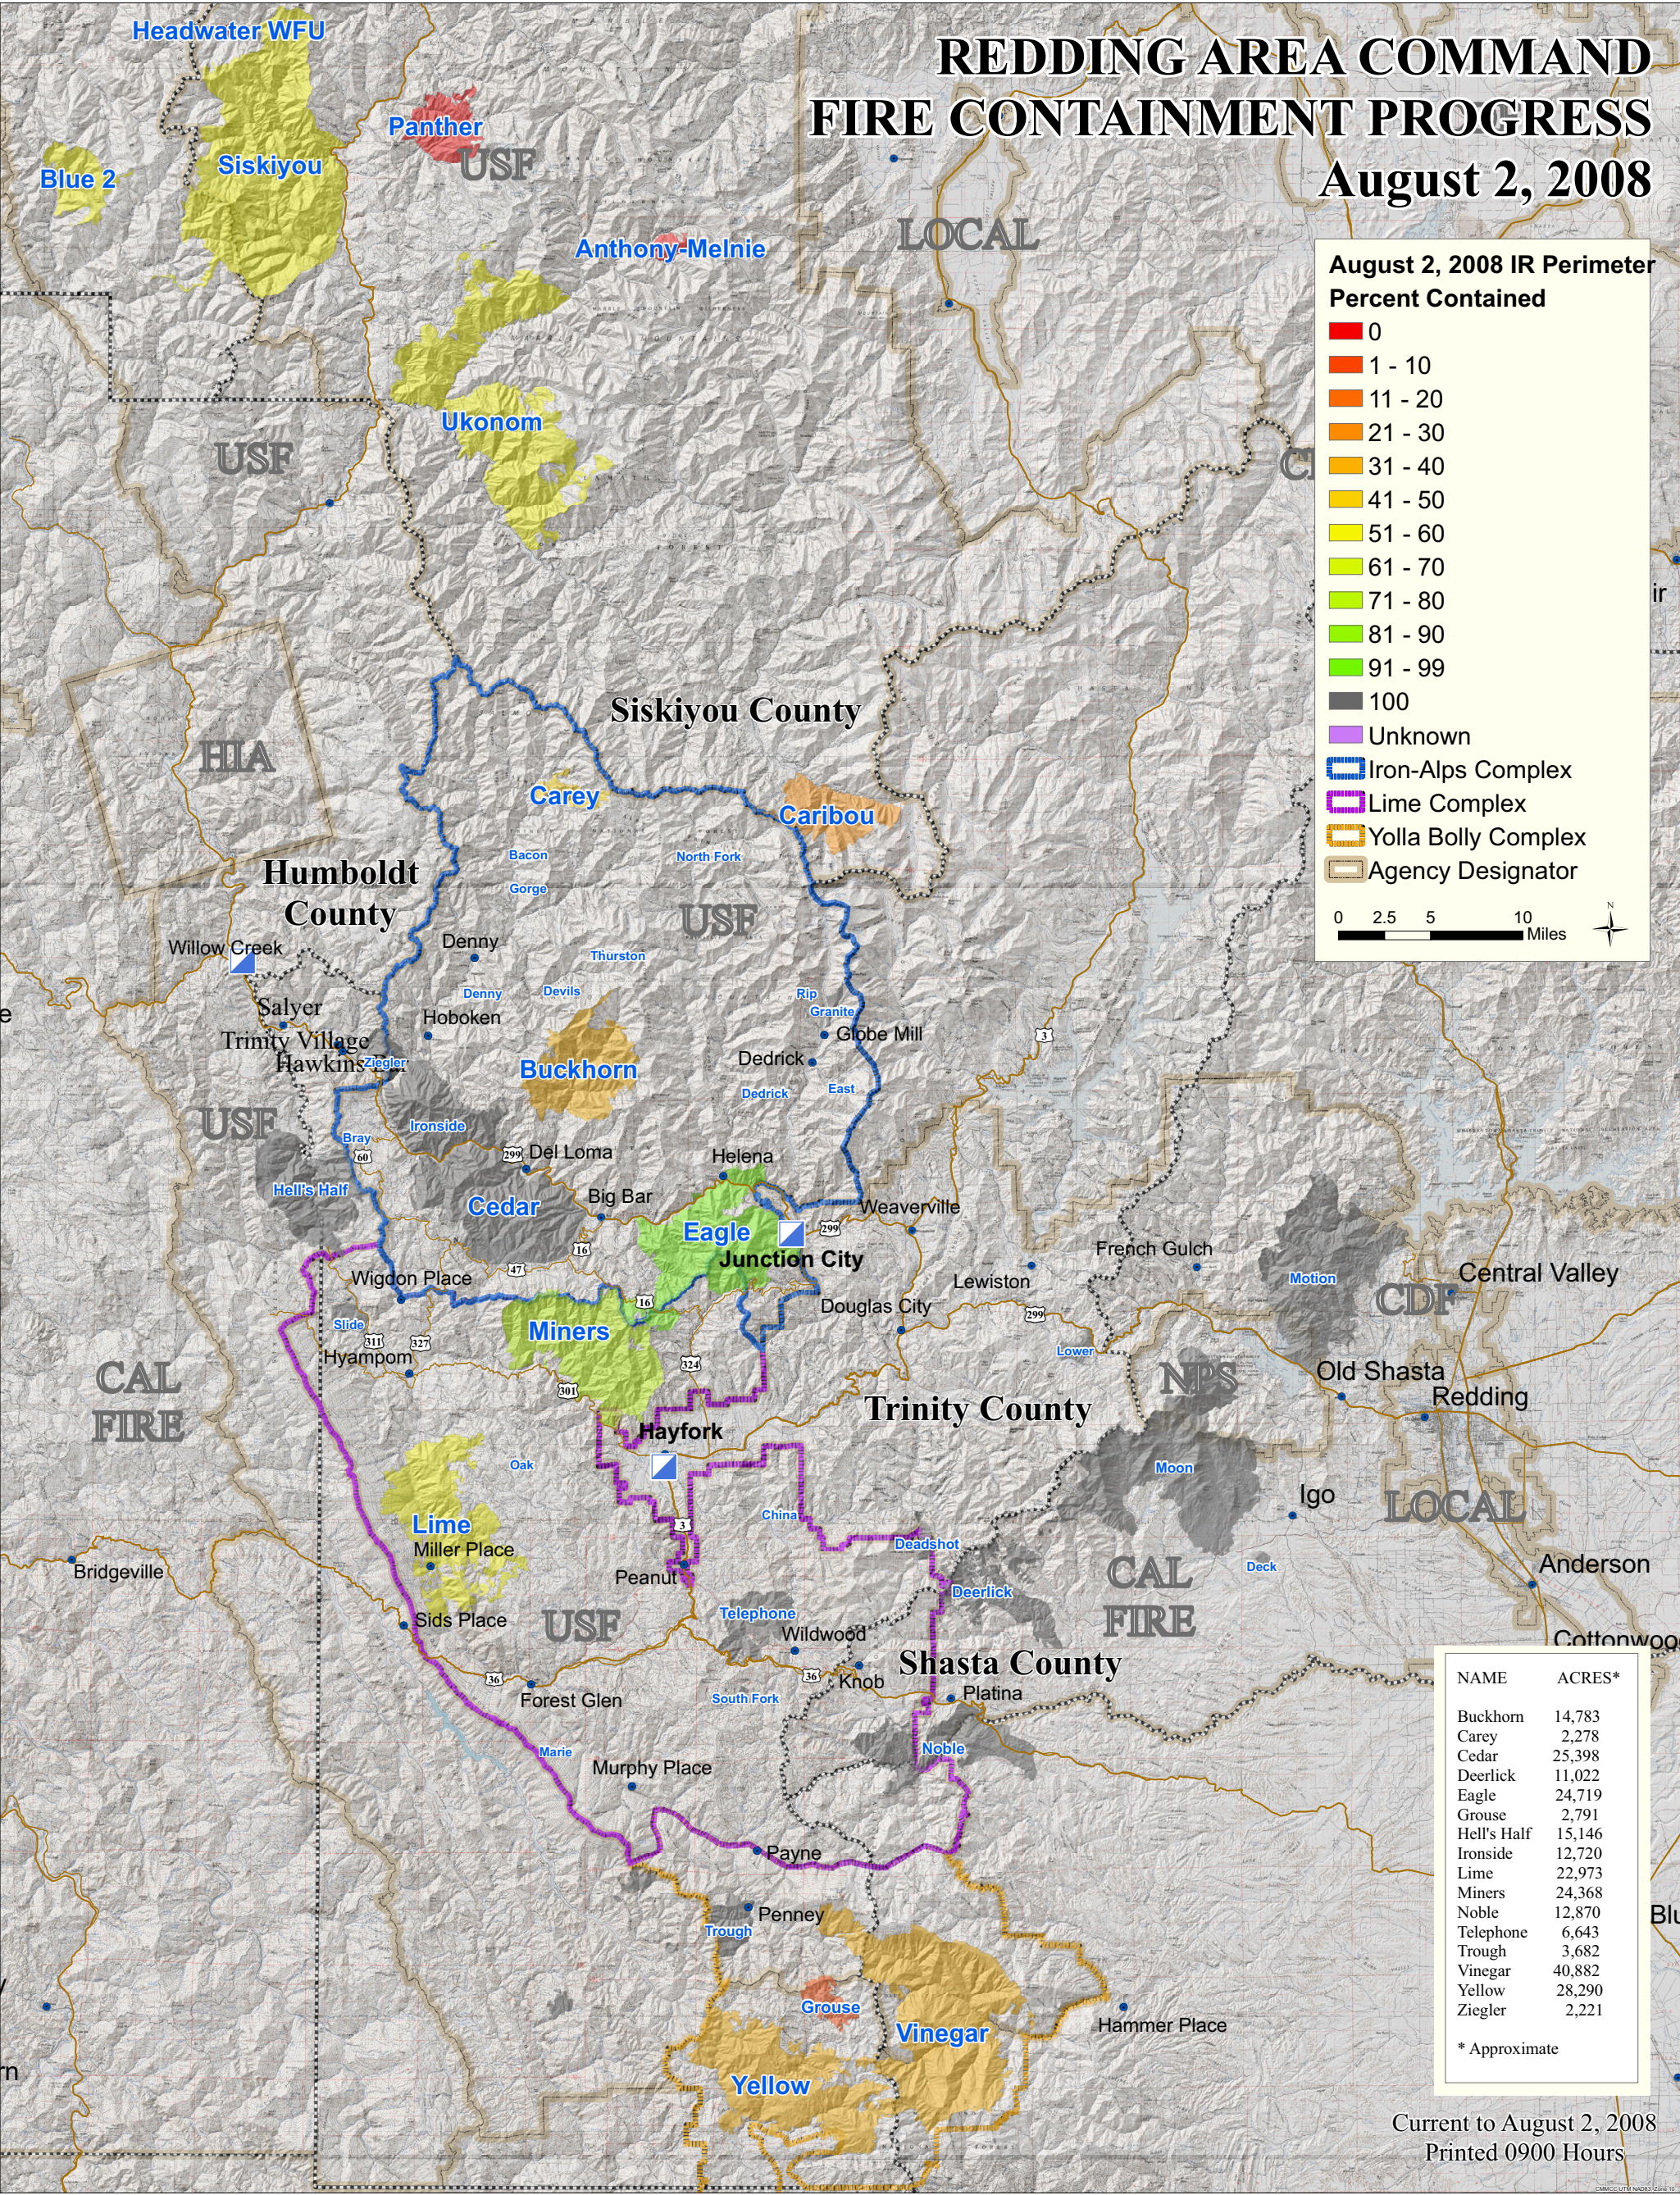

REDDING AREA COMMAND FIRE CONTAINMENT PROGRESS August 2, 2008

**August 2, 2008 IR Perimeter
Percent Contained**

- 0
- 1 - 10
- 11 - 20
- 21 - 30
- 31 - 40
- 41 - 50
- 51 - 60
- 61 - 70
- 71 - 80
- 81 - 90
- 91 - 99
- 100
- Unknown
- Iron-Alps Complex
- Lime Complex
- Yolla Bolly Complex
- Agency Designator

0 2.5 5 10 Miles

| NAME | ACRES* |
|-------------|--------|
| Buckhorn | 14,783 |
| Carey | 2,278 |
| Cedar | 25,398 |
| Deerlick | 11,022 |
| Eagle | 24,719 |
| Grouse | 2,791 |
| Hell's Half | 15,146 |
| Ironside | 12,720 |
| Lime | 22,973 |
| Miners | 24,368 |
| Noble | 12,870 |
| Telephone | 6,643 |
| Trough | 3,682 |
| Vinegar | 40,882 |
| Yellow | 28,290 |
| Ziegler | 2,221 |

* Approximate

Current to August 2, 2008
Printed 0900 Hours