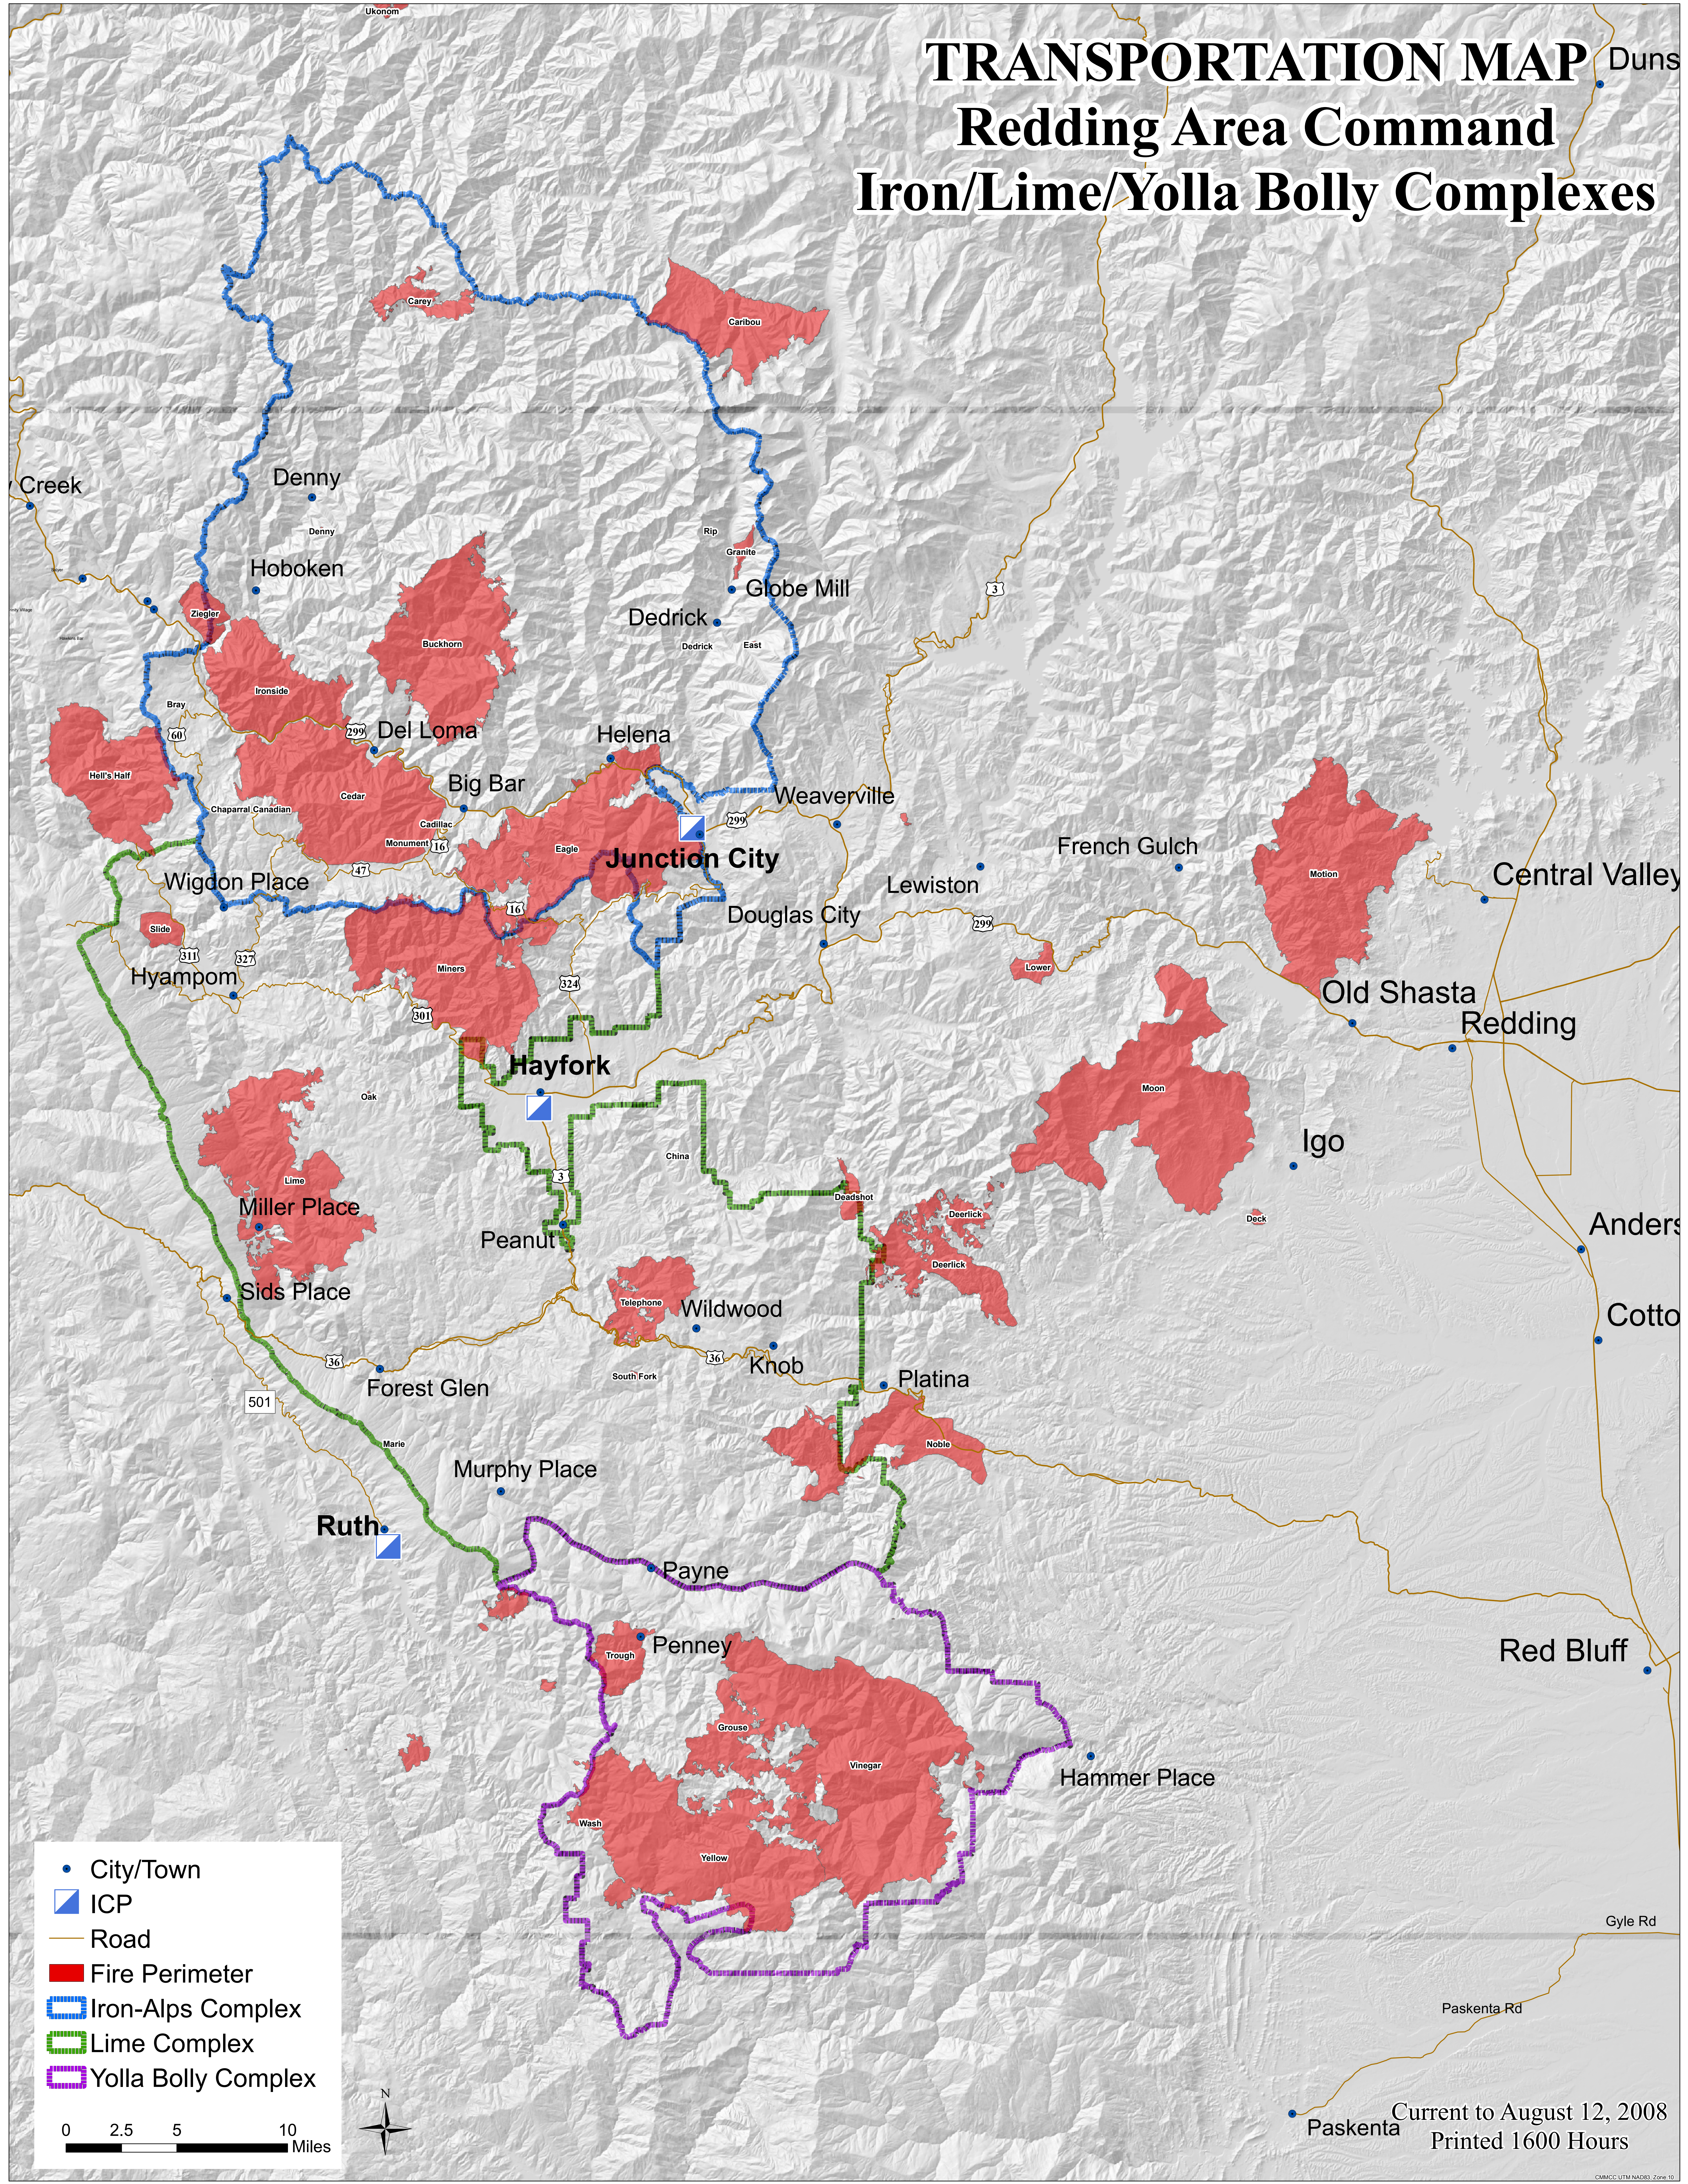

# TRANSPORTATION MAP

## Redding Area Command

### Iron/Lime/Yolla Bolly Complexes

- City/Town
- ▣ ICP
- Road
- Fire Perimeter
- ▭ Iron-Alps Complex
- ▭ Lime Complex
- ▭ Yolla Bolly Complex

Current to August 12, 2008  
Printed 1600 Hours