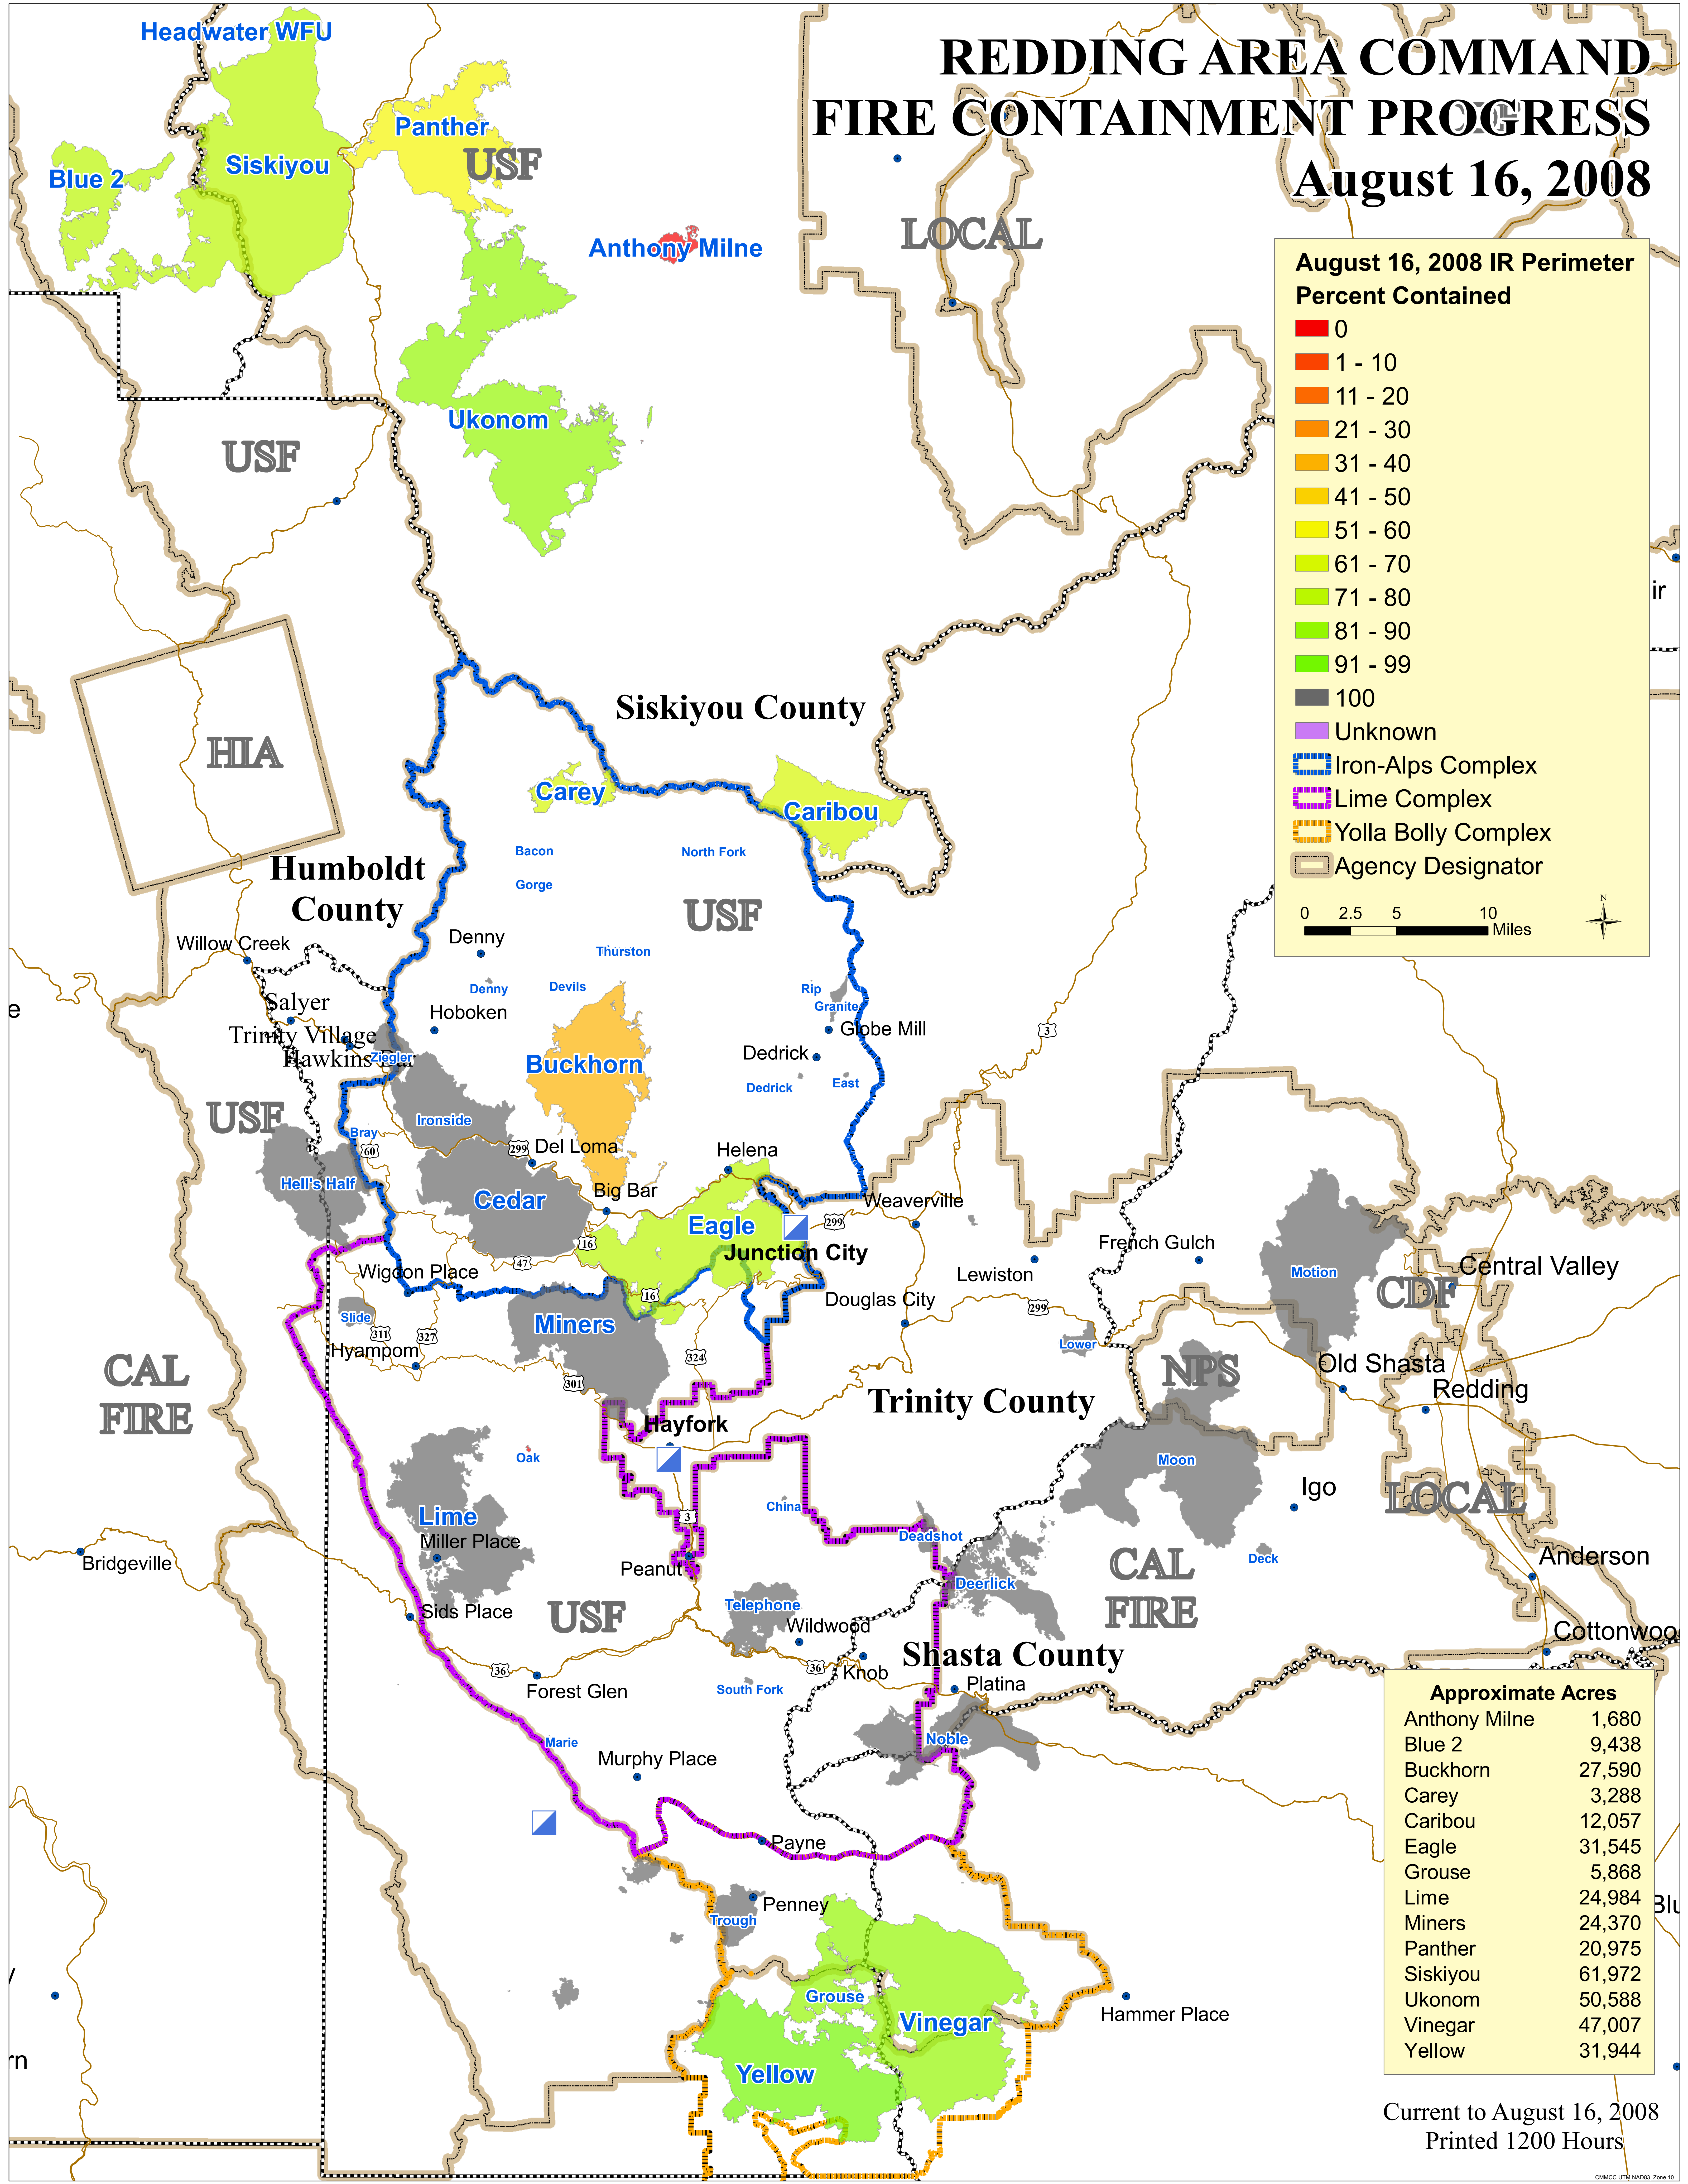

REDDING AREA COMMAND FIRE CONTAINMENT PROGRESS August 16, 2008

**August 16, 2008 IR Perimeter
Percent Contained**

- 0
- 1 - 10
- 11 - 20
- 21 - 30
- 31 - 40
- 41 - 50
- 51 - 60
- 61 - 70
- 71 - 80
- 81 - 90
- 91 - 99
- 100
- Unknown
- Iron-Alps Complex
- Lime Complex
- Yolla Bolly Complex
- Agency Designator

0 2.5 5 10 Miles

Approximate Acres

Anthony Milne	1,680
Blue 2	9,438
Buckhorn	27,590
Carey	3,288
Caribou	12,057
Eagle	31,545
Grouse	5,868
Lime	24,984
Miners	24,370
Panther	20,975
Siskiyou	61,972
Ukonom	50,588
Vinegar	47,007
Yellow	31,944

Current to August 16, 2008
Printed 1200 Hours