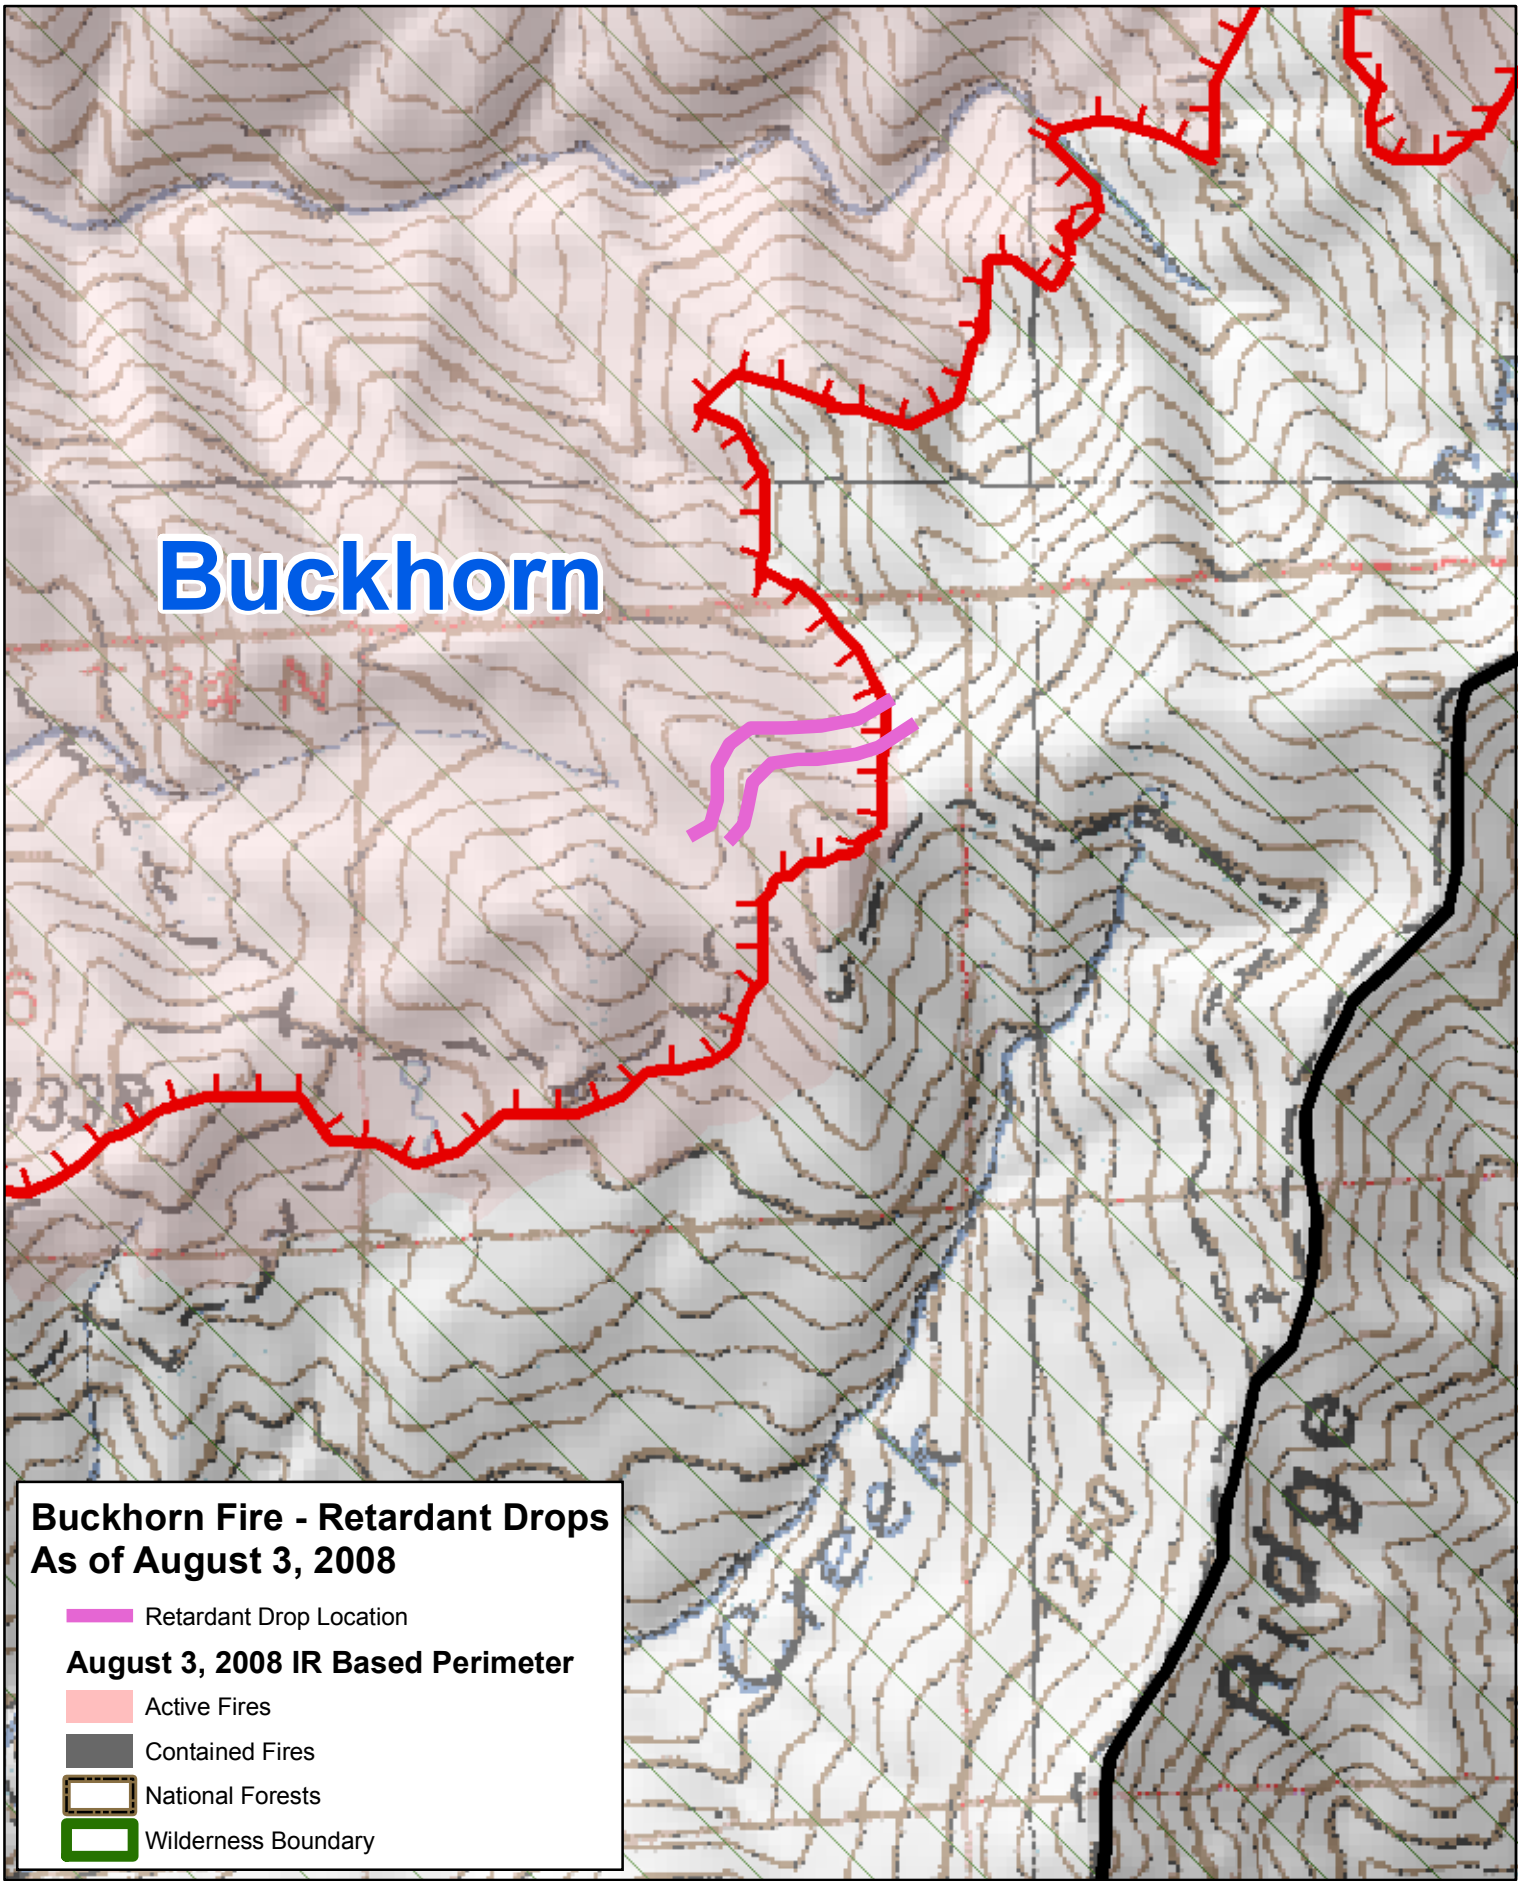

Buckhorn

Buckhorn Fire - Retardant Drops As of August 3, 2008

 Retardant Drop Location

August 3, 2008 IR Based Perimeter

 Active Fires

 Contained Fires

 National Forests

 Wilderness Boundary