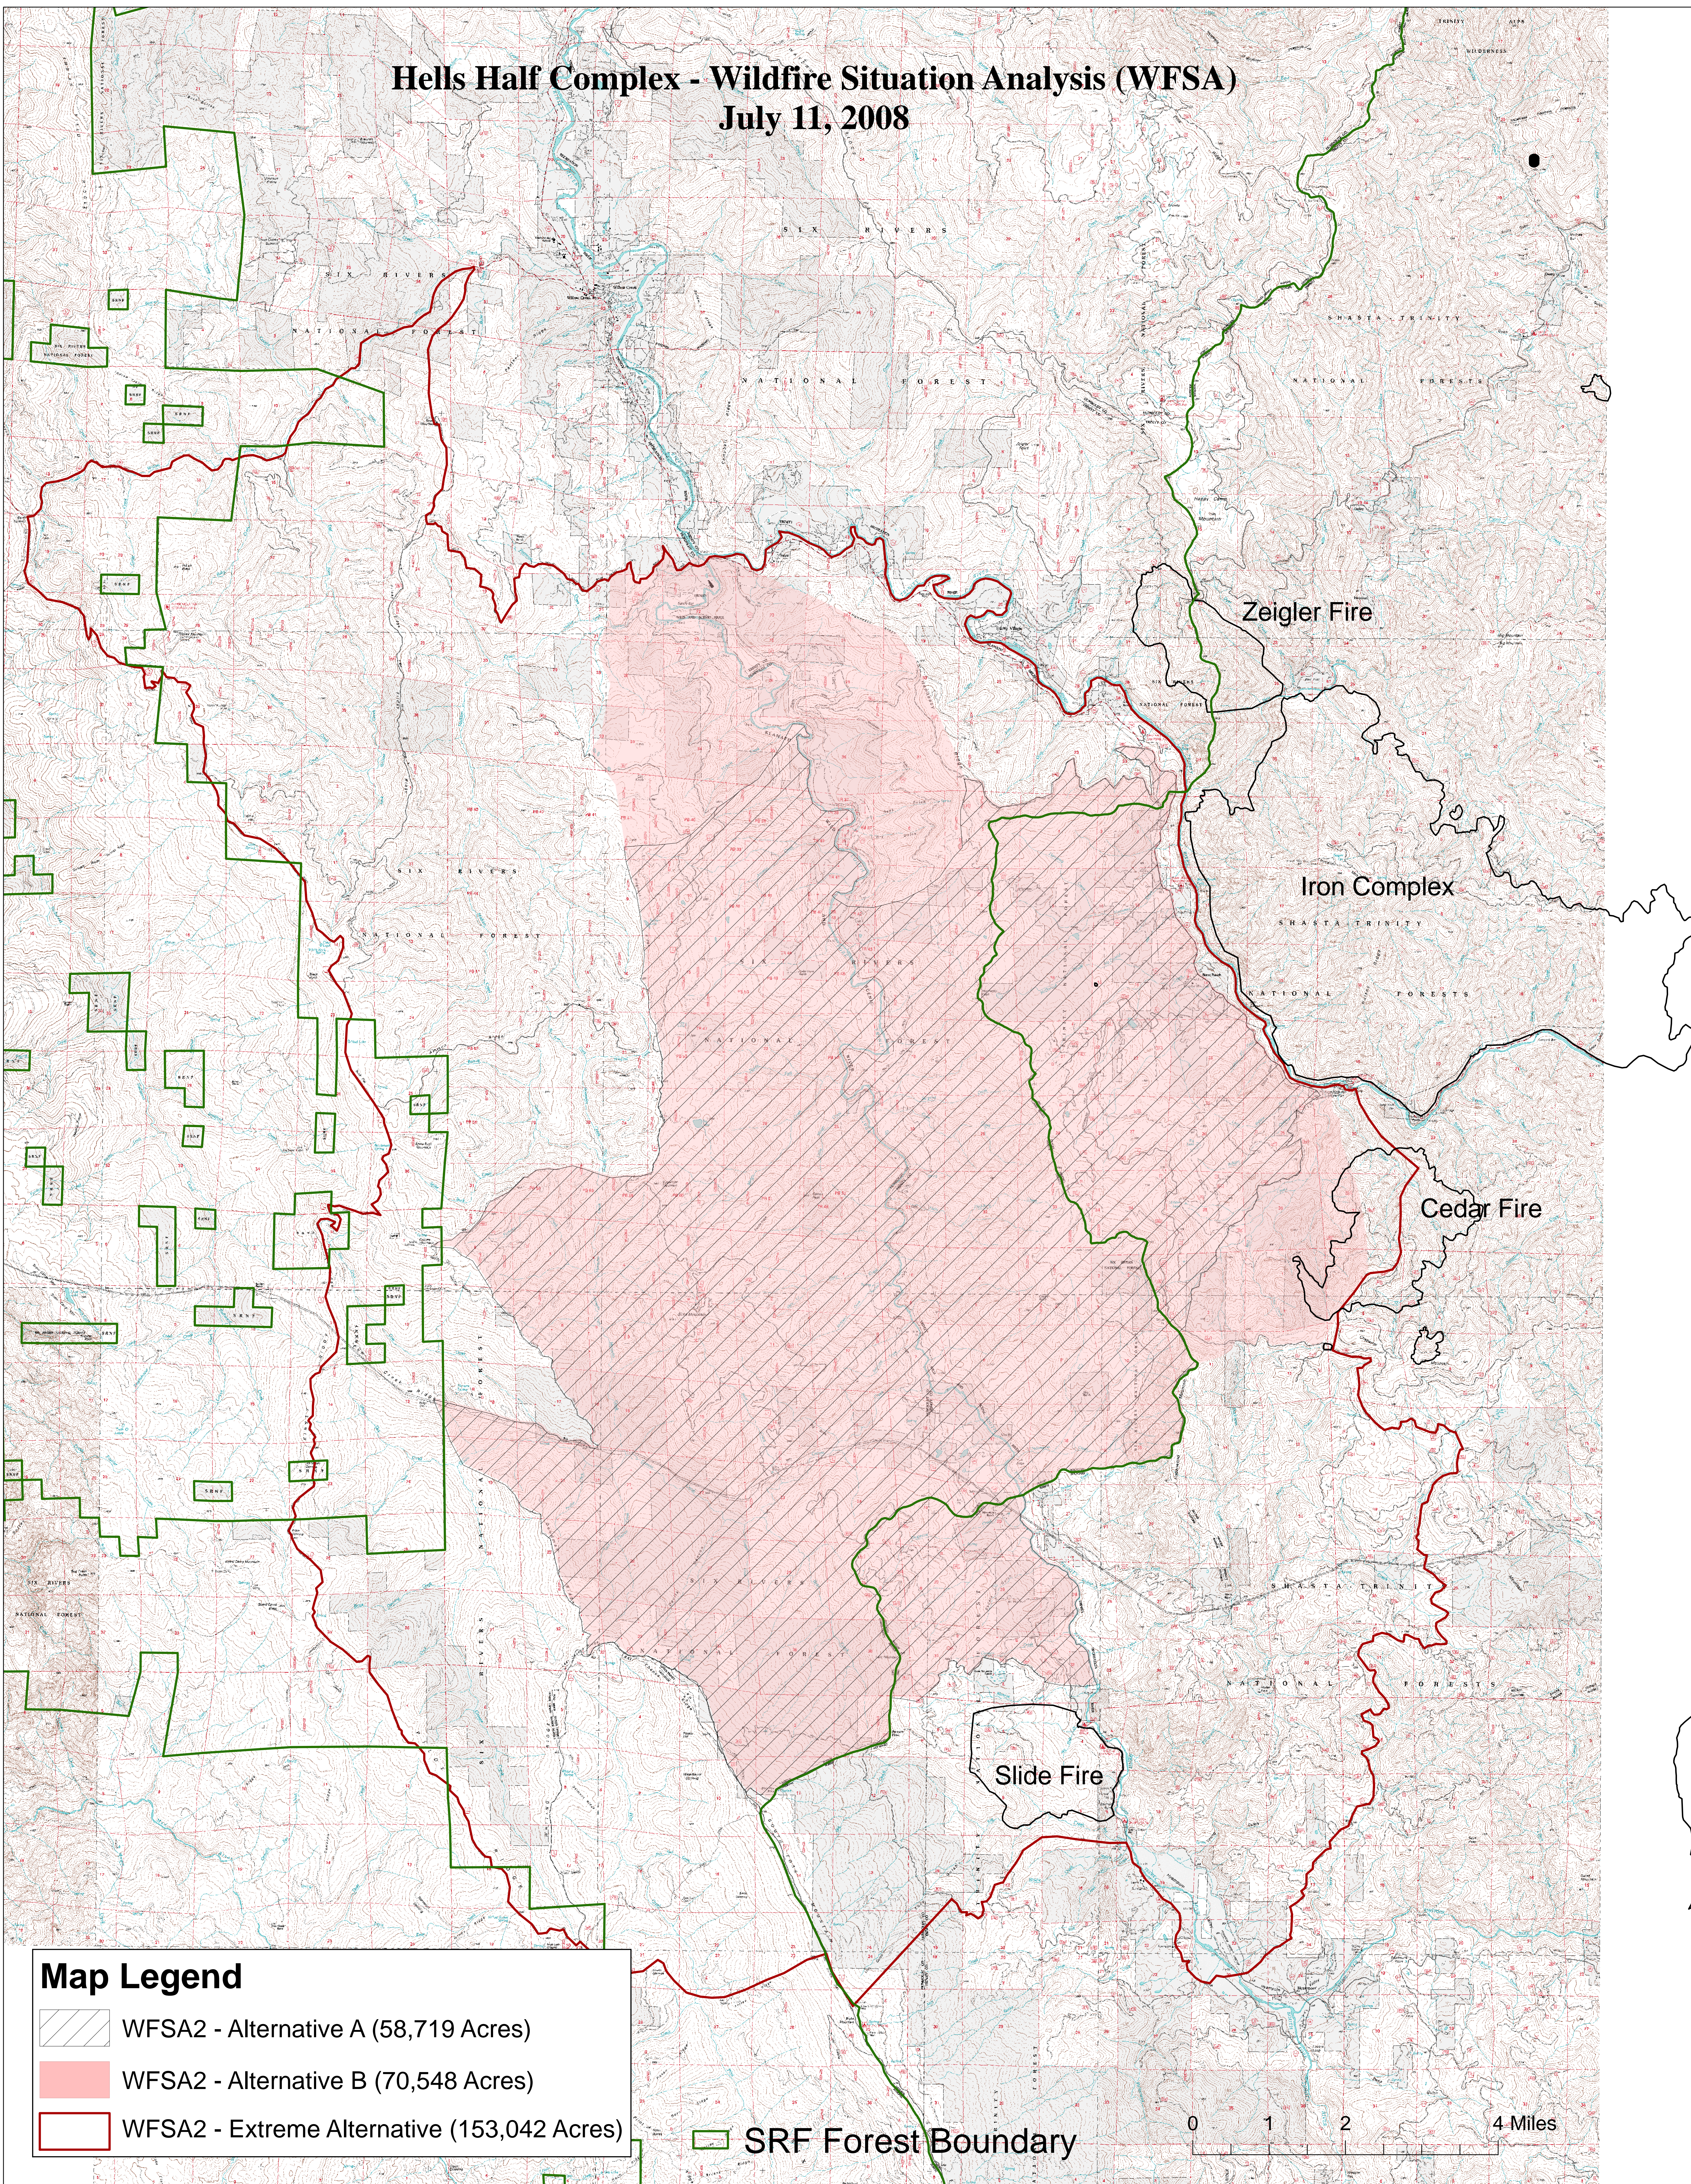

Hells Half Complex - Wildfire Situation Analysis (WFSA) July 11, 2008

Map Legend

-  WFSA2 - Alternative A (58,719 Acres)
-  WFSA2 - Alternative B (70,548 Acres)
-  WFSA2 - Extreme Alternative (153,042 Acres)

 SRF Forest Boundary

0 1 2 4 Miles