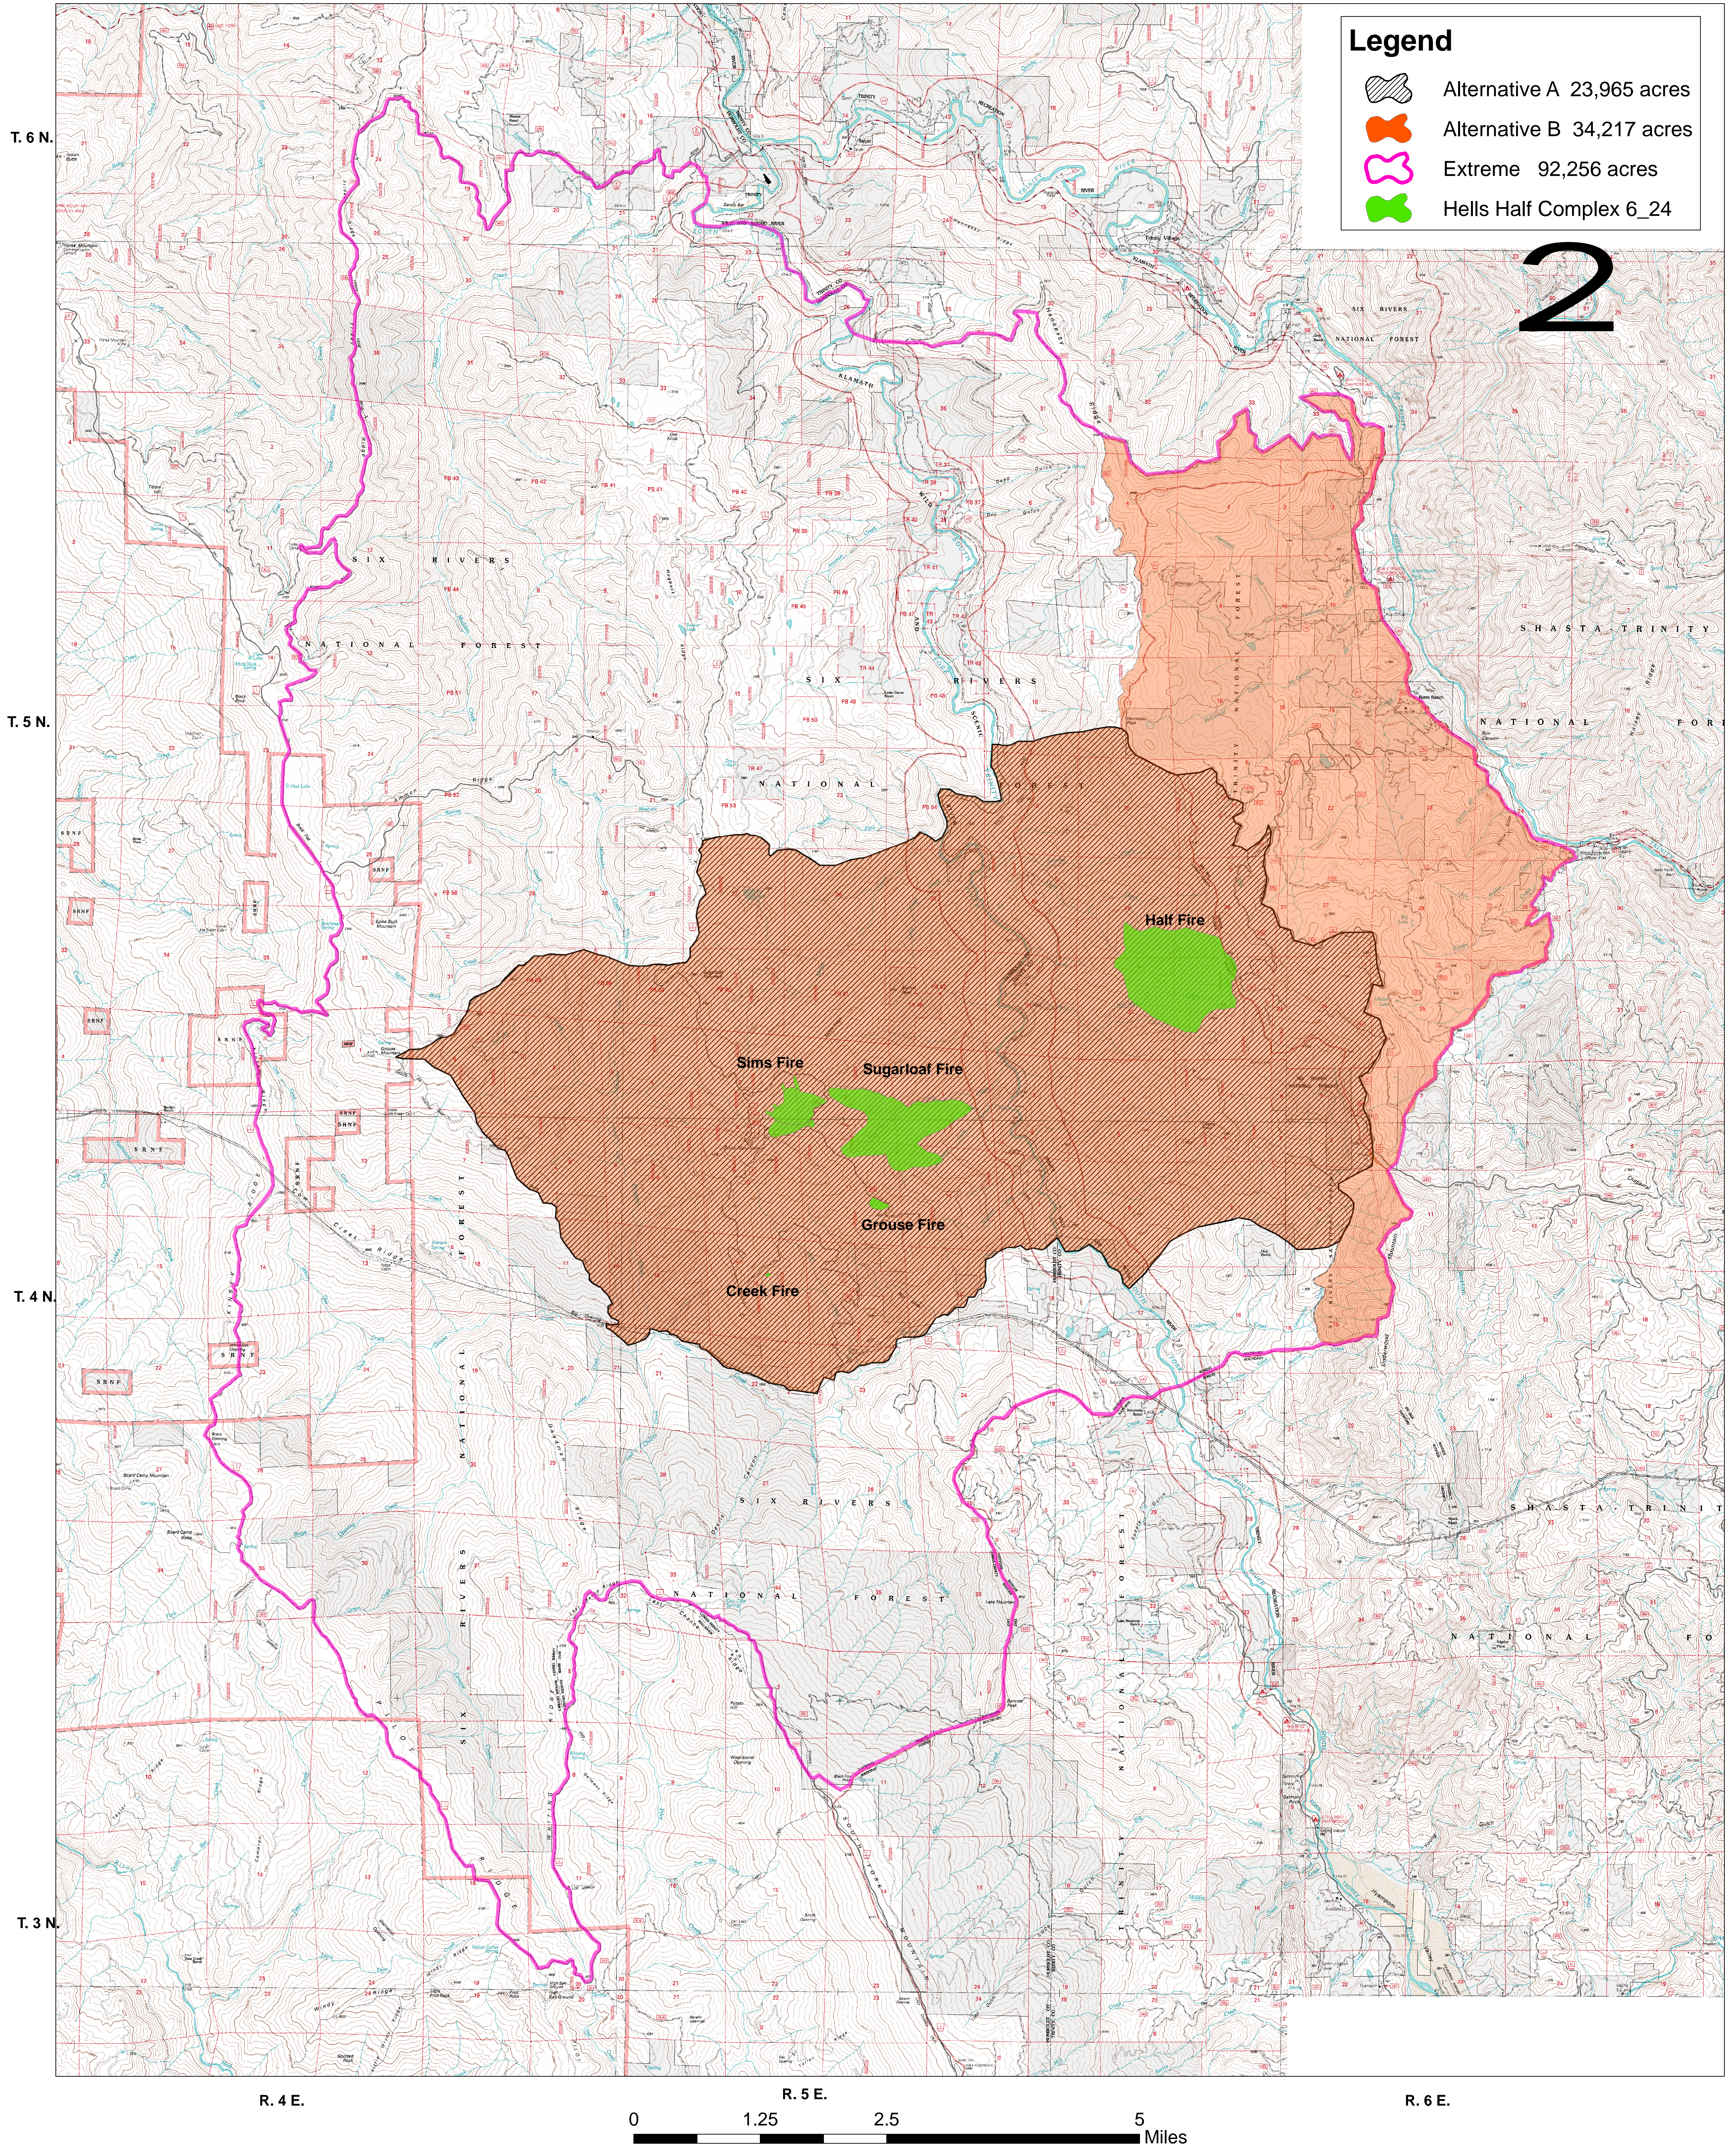

# Hells Half Complex WFSA

**Legend**

- Alternative A 23,965 acres
- Alternative B 34,217 acres
- Extreme 92,256 acres
- Hells Half Complex 6\_24

2