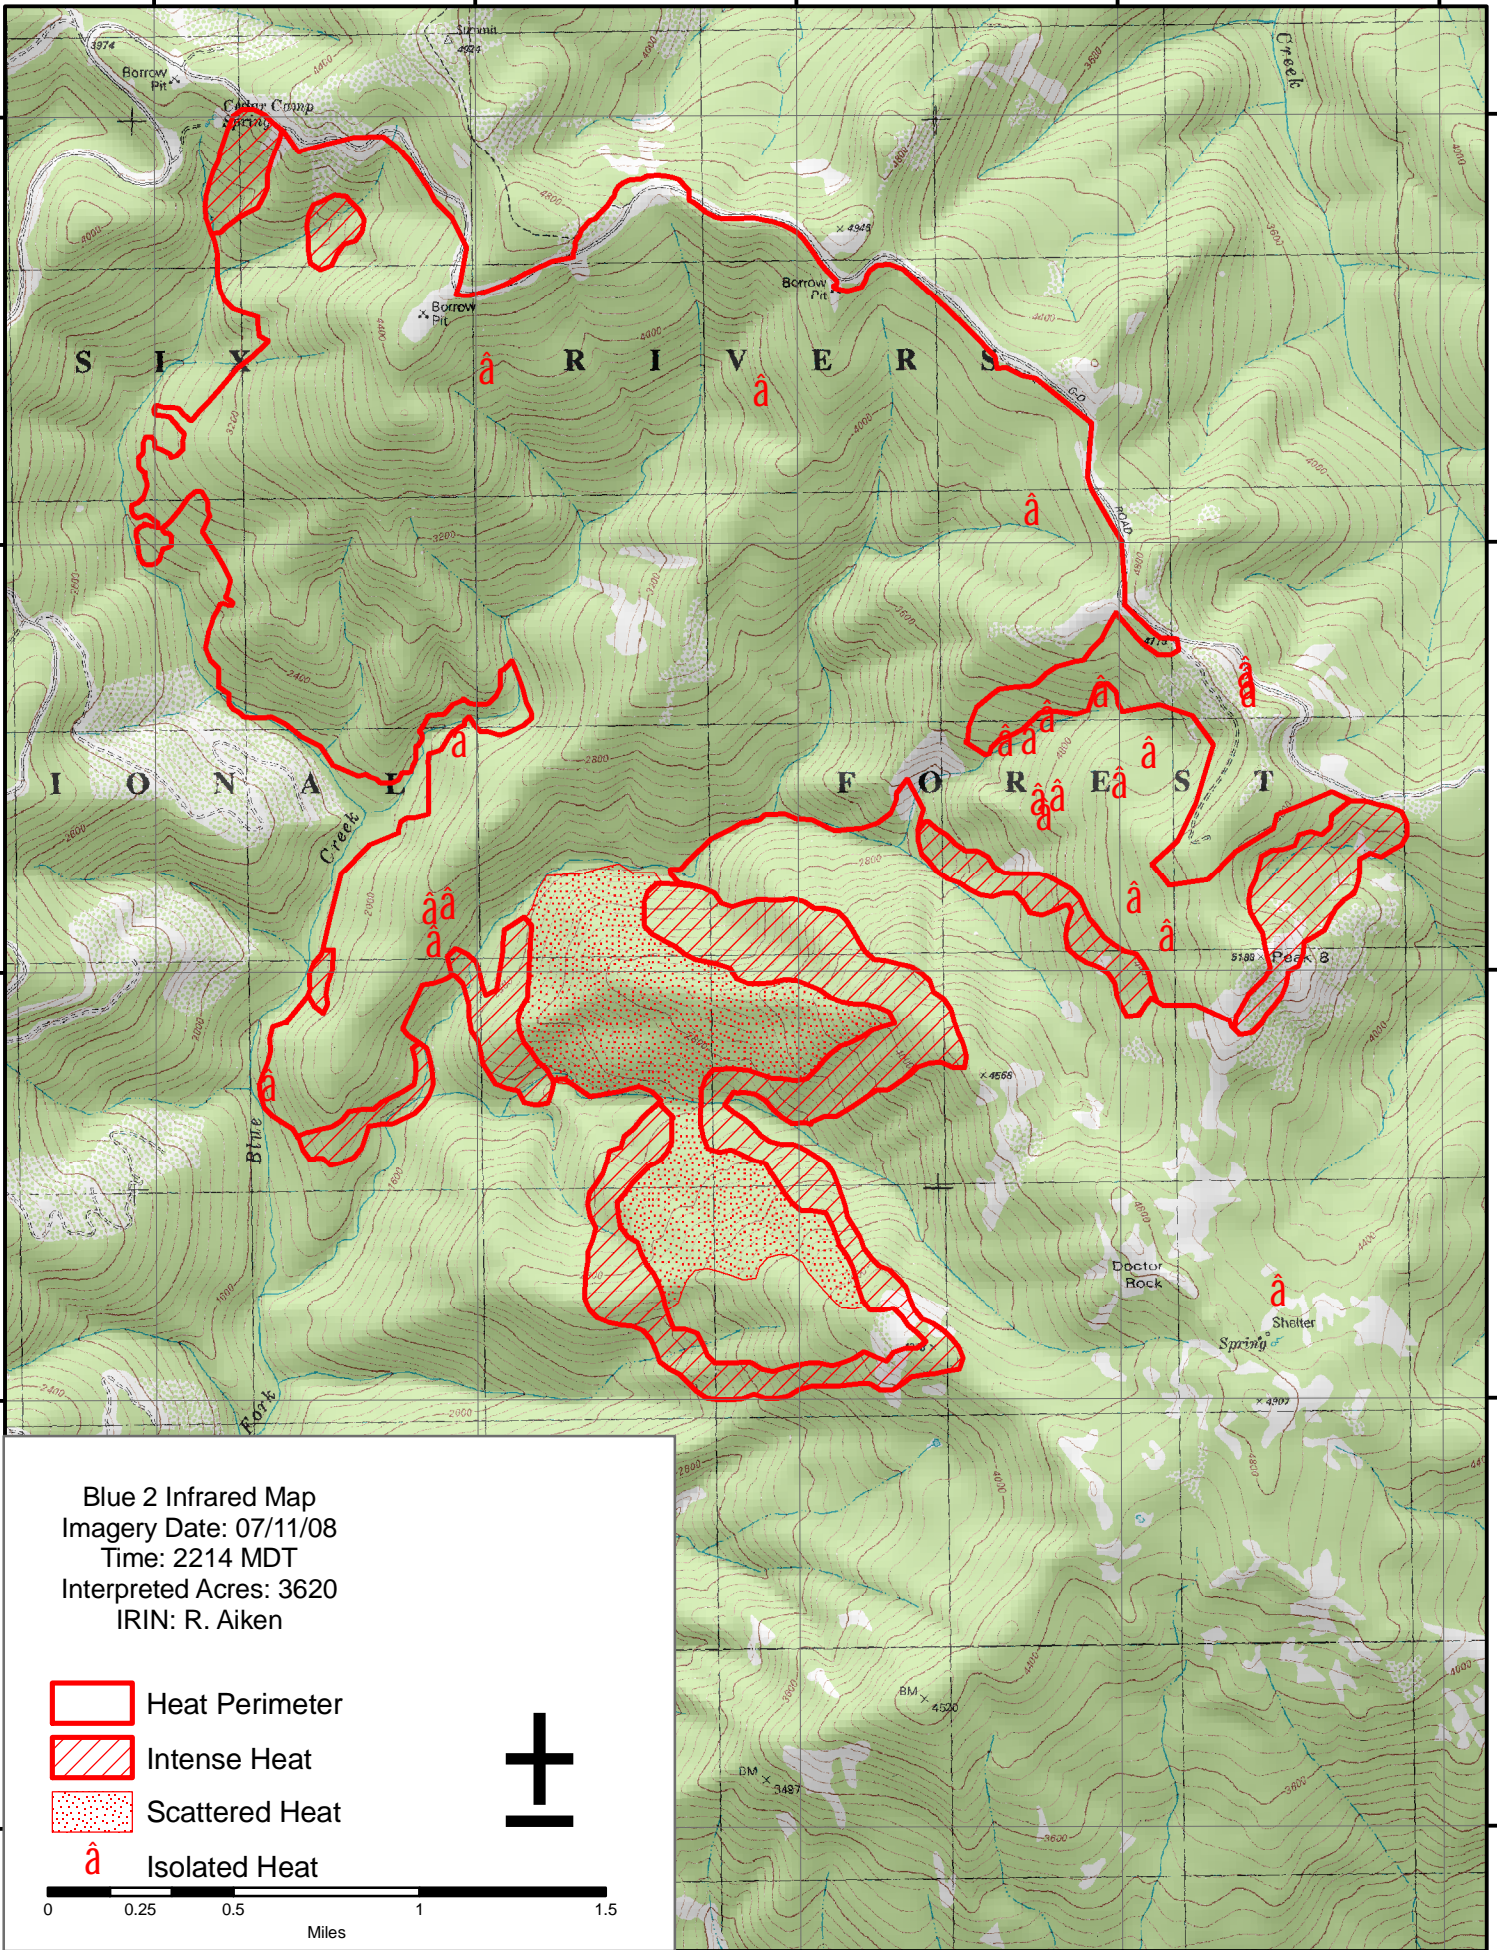

123°50'0"W

123°49'0"W

123°48'0"W

123°47'0"W

123°46'0"W

41°35'0"N

41°35'0"N

41°34'0"N

41°34'0"N

41°33'0"N

41°33'0"N

41°32'0"N

41°32'0"N

41°31'0"N

41°31'0"N

Blue 2 Infrared Map  
 Imagery Date: 07/11/08  
 Time: 2214 MDT  
 Interpreted Acres: 3620  
 IRIN: R. Aiken

-  Heat Perimeter
-  Intense Heat
-  Scattered Heat
-  Isolated Heat

123°50'0"W

123°49'0"W

123°48'0"W

123°47'0"W

123°46'0"W