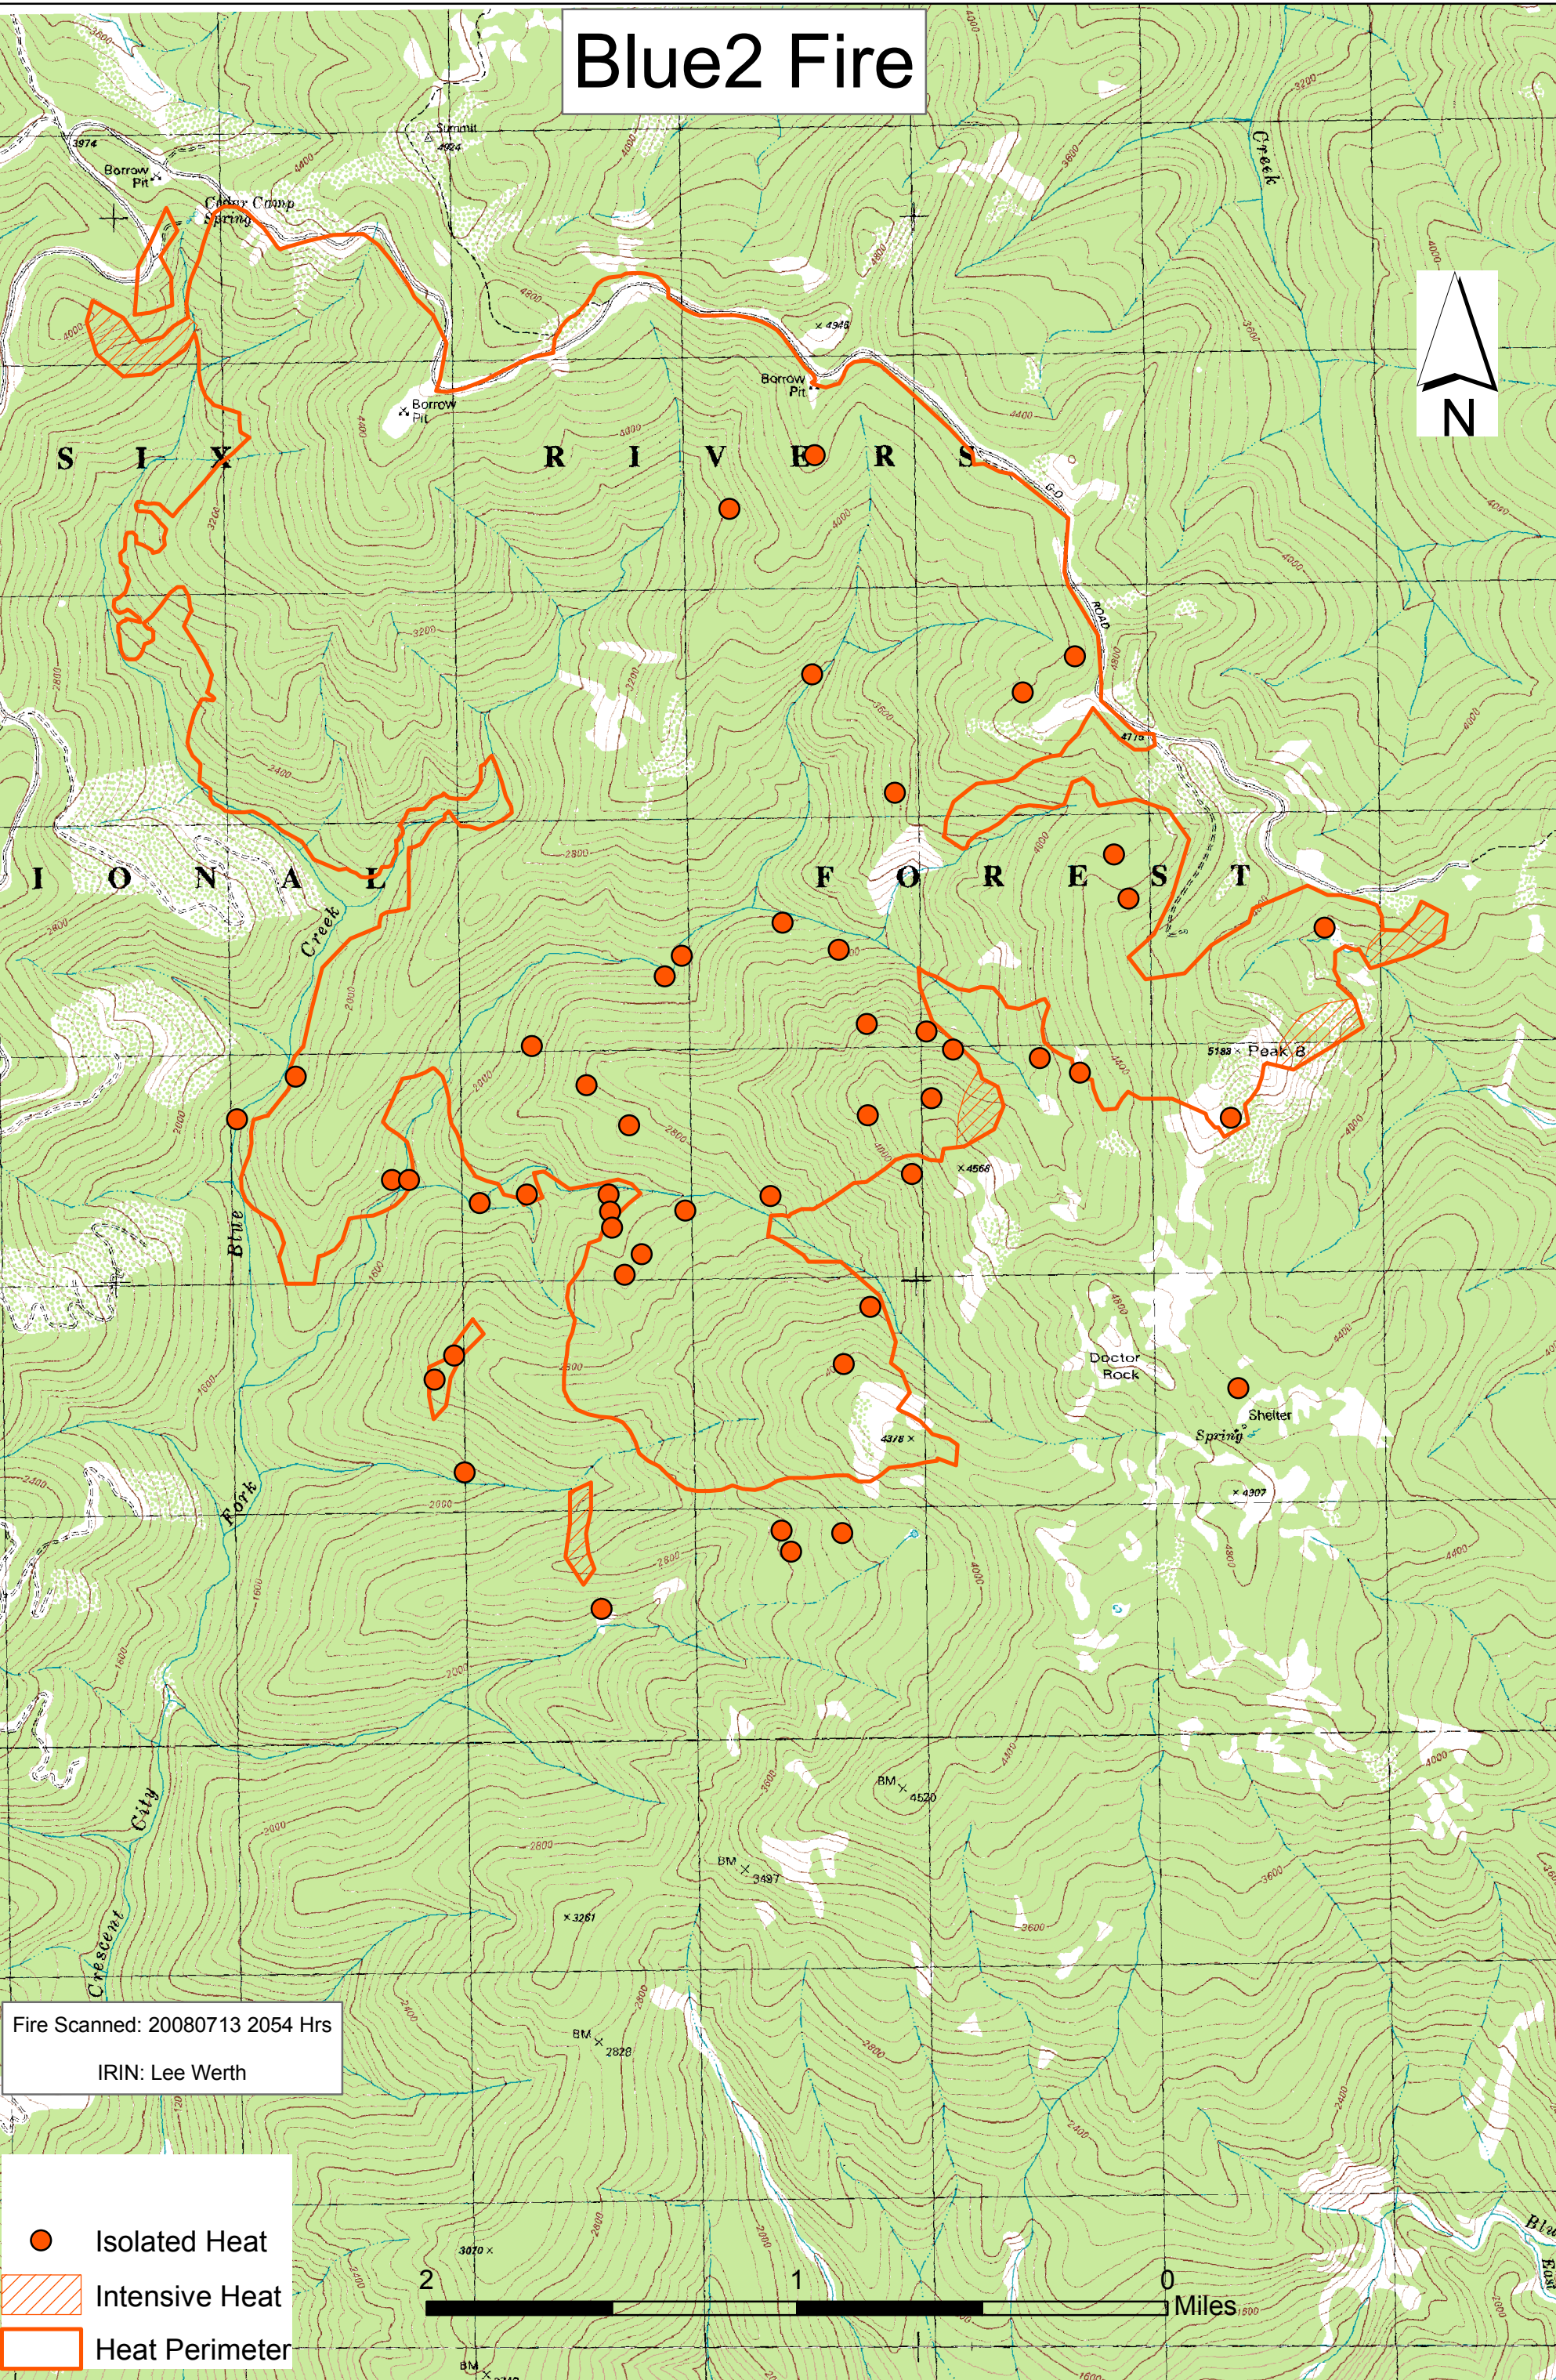

Blue2 Fire

Fire Scanned: 20080713 2054 Hrs
IRIN: Lee Werth

-  Isolated Heat
-  Intensive Heat
-  Heat Perimeter