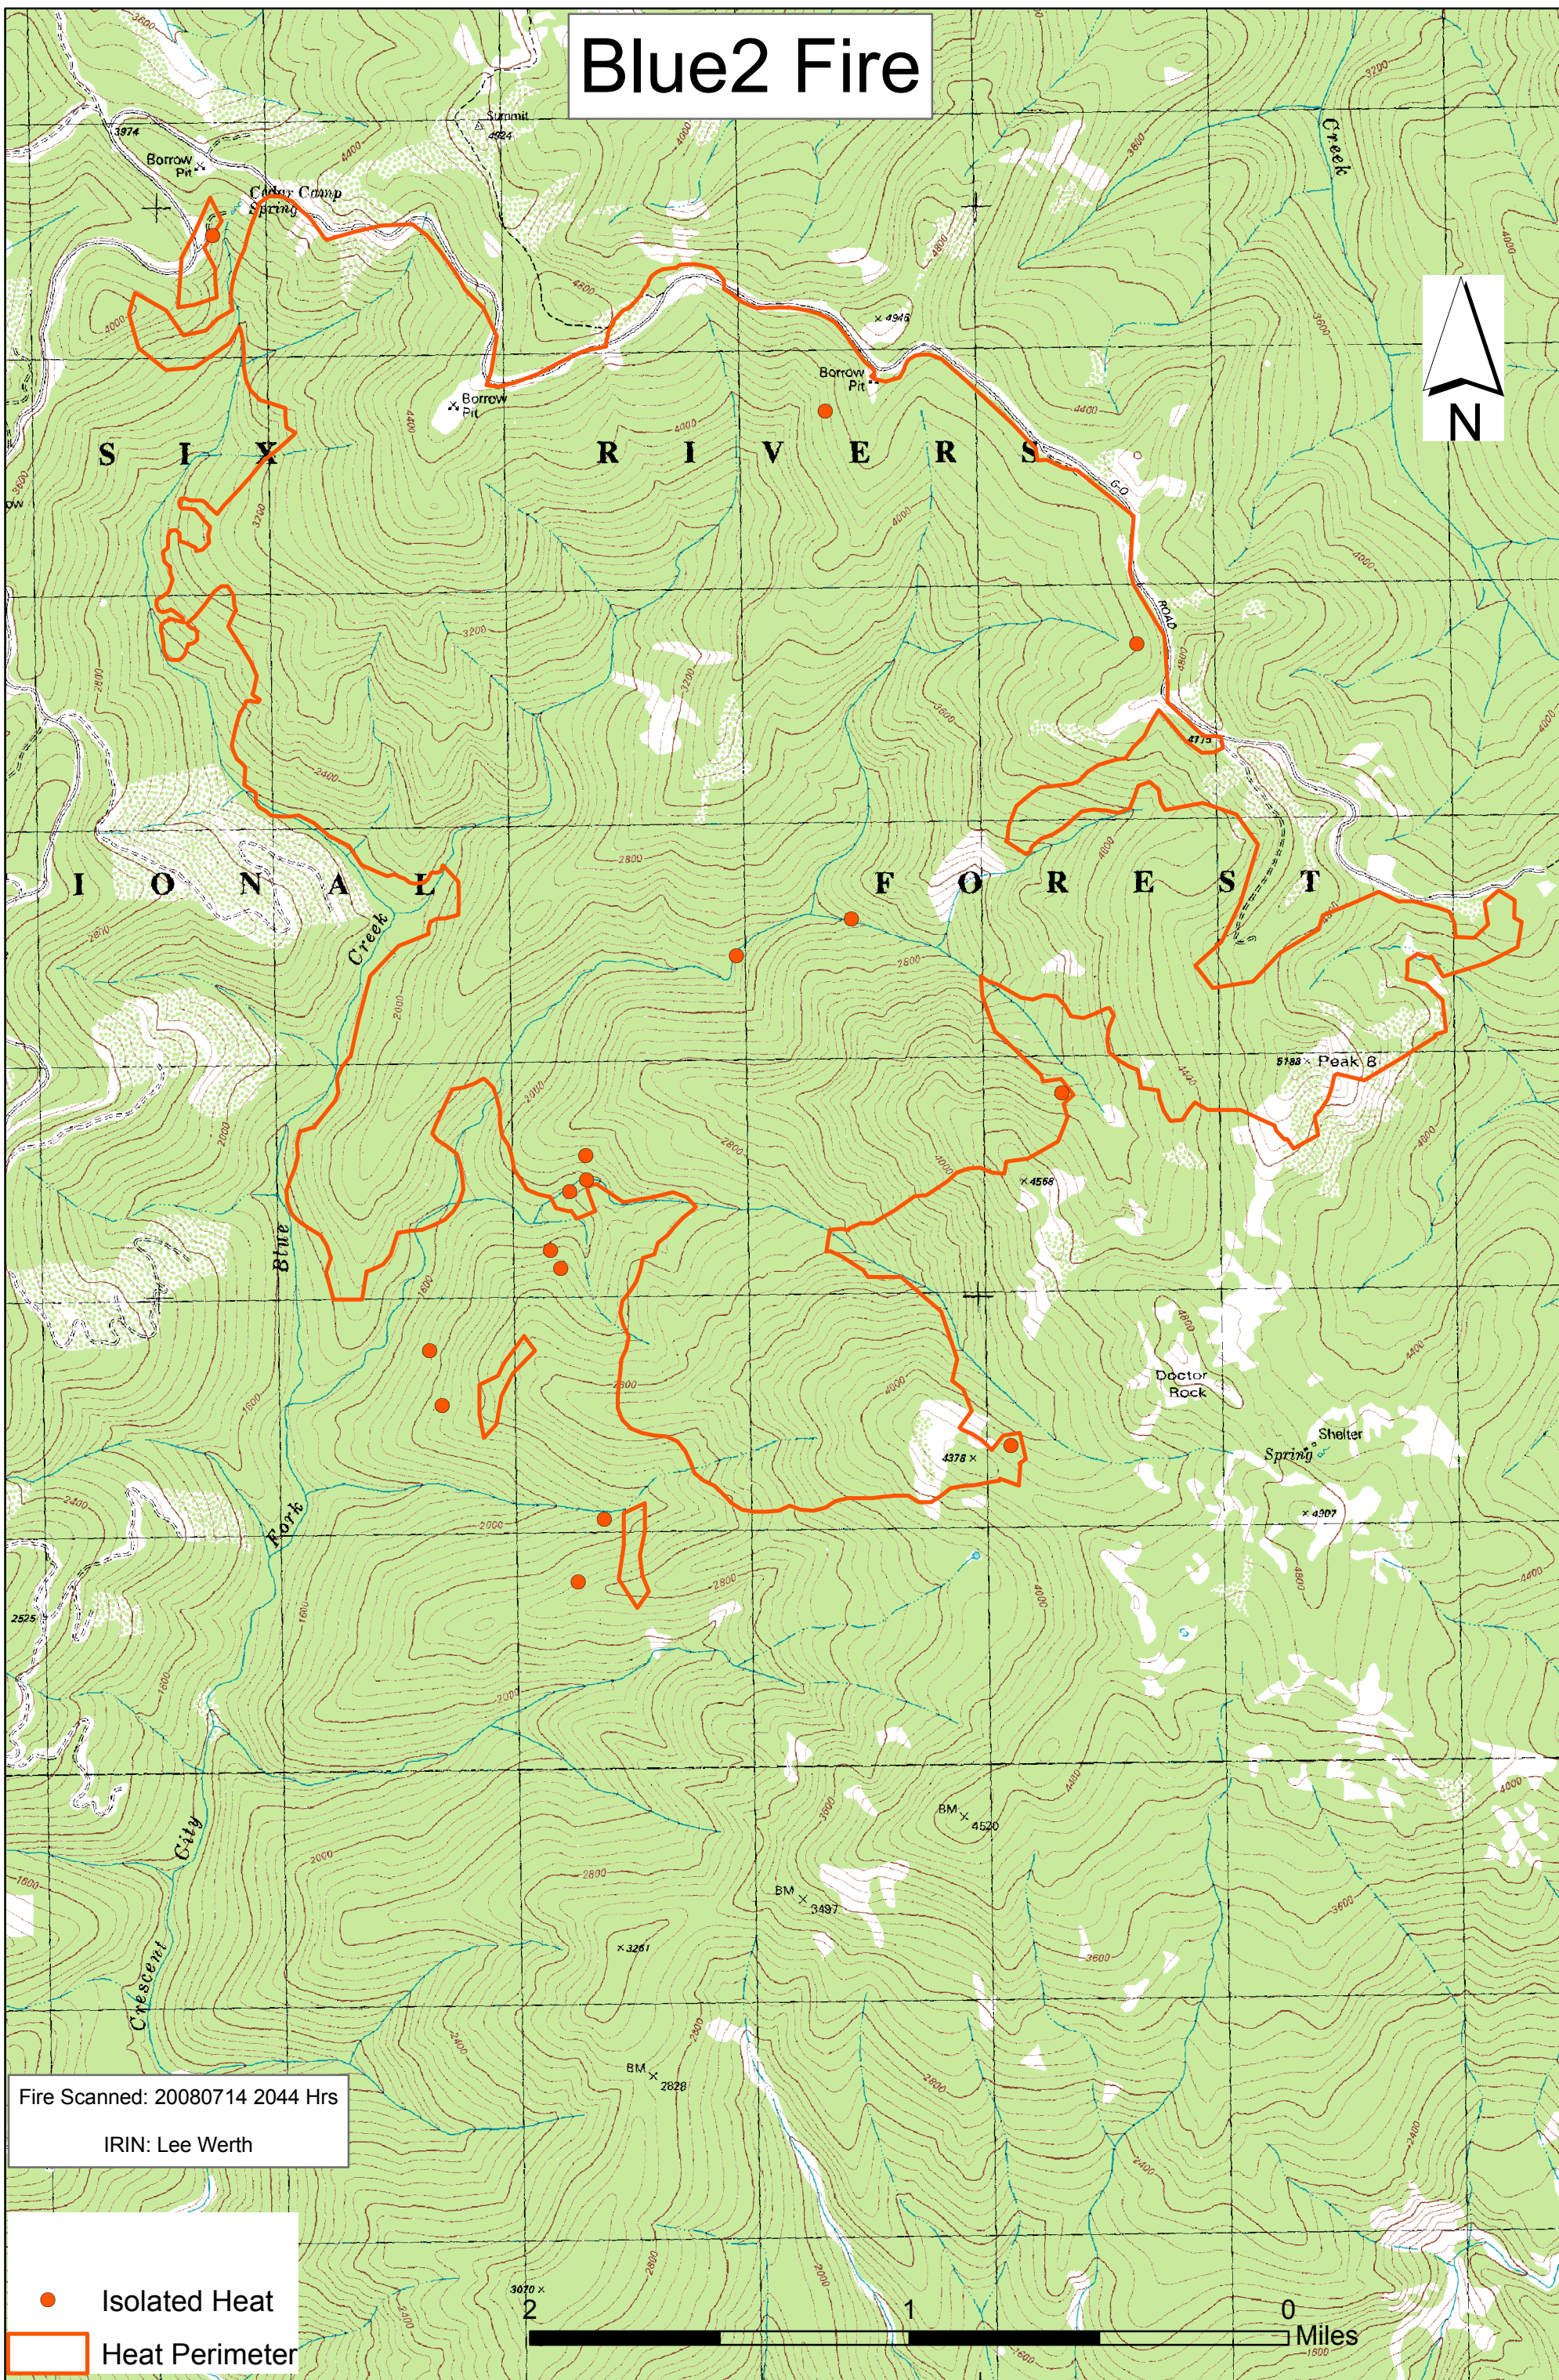

Blue2 Fire

Fire Scanned: 20080714 2044 Hrs

IRIN: Lee Werth

- Isolated Heat
- ▭ Heat Perimeter