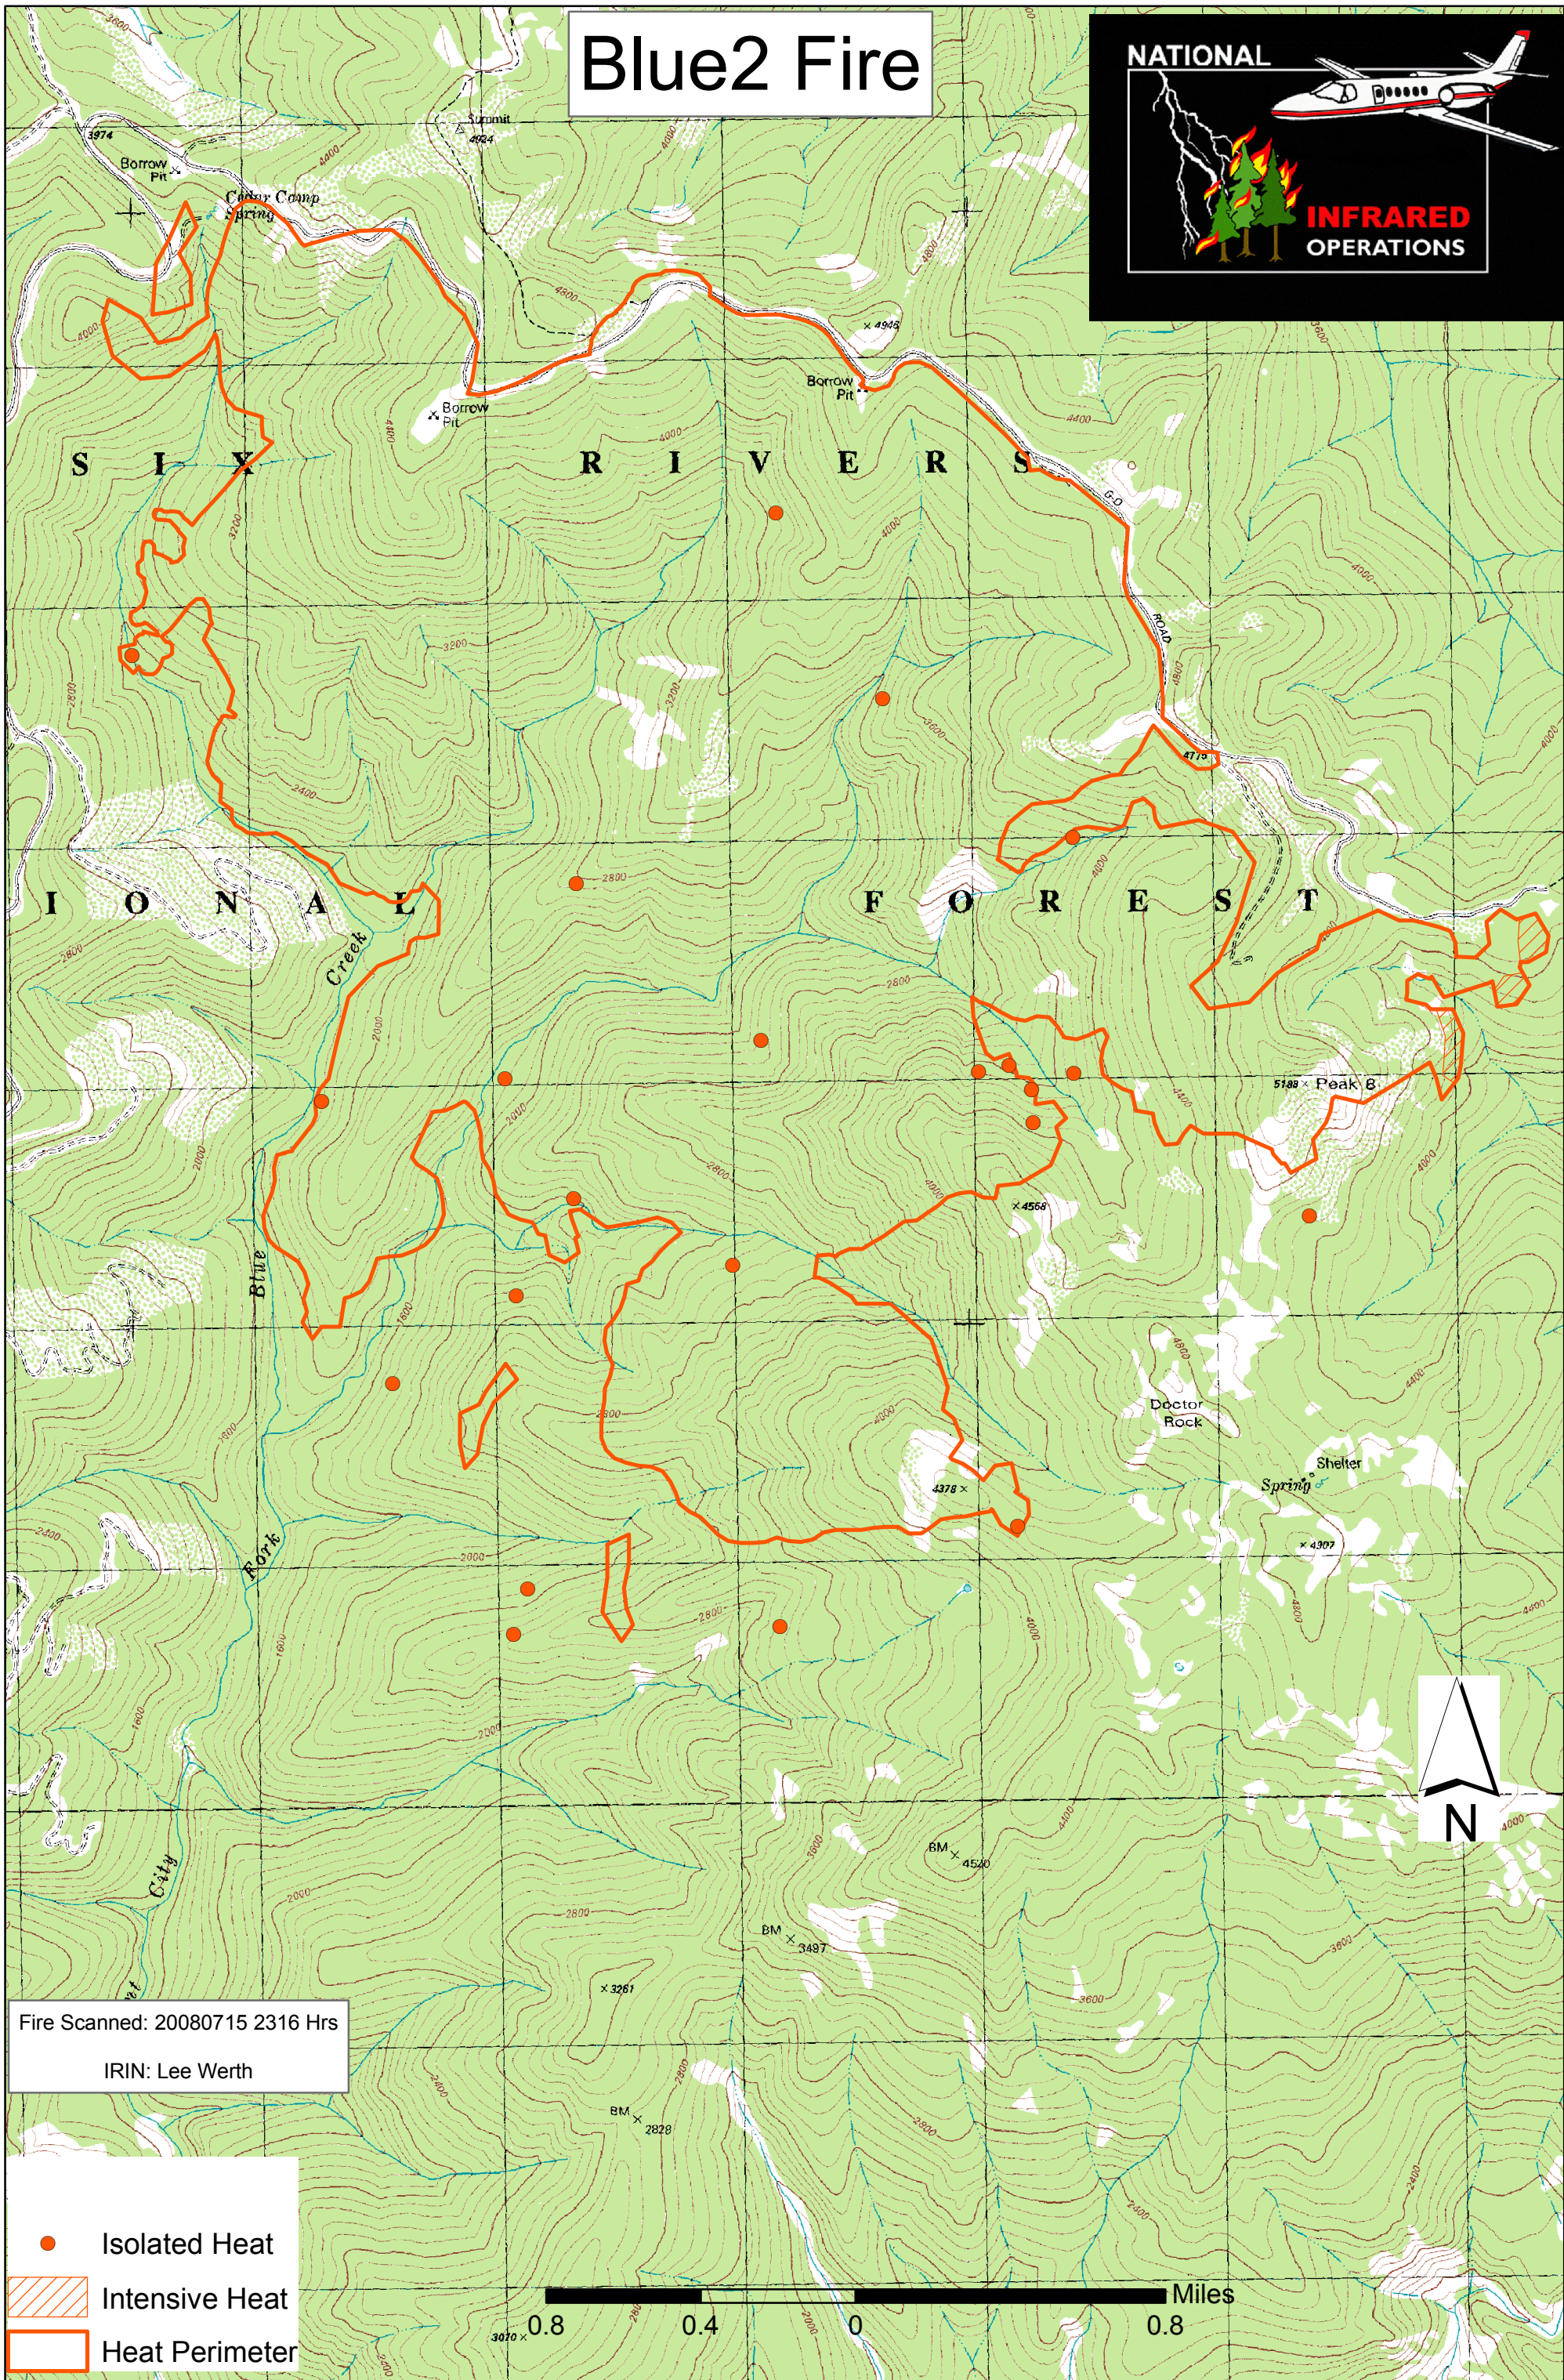

# Blue2 Fire

Fire Scanned: 20080715 2316 Hrs  
IRIN: Lee Werth

- Isolated Heat
- ▨ Intensive Heat
- ▭ Heat Perimeter

0.8 0.4 0 0.8 Miles