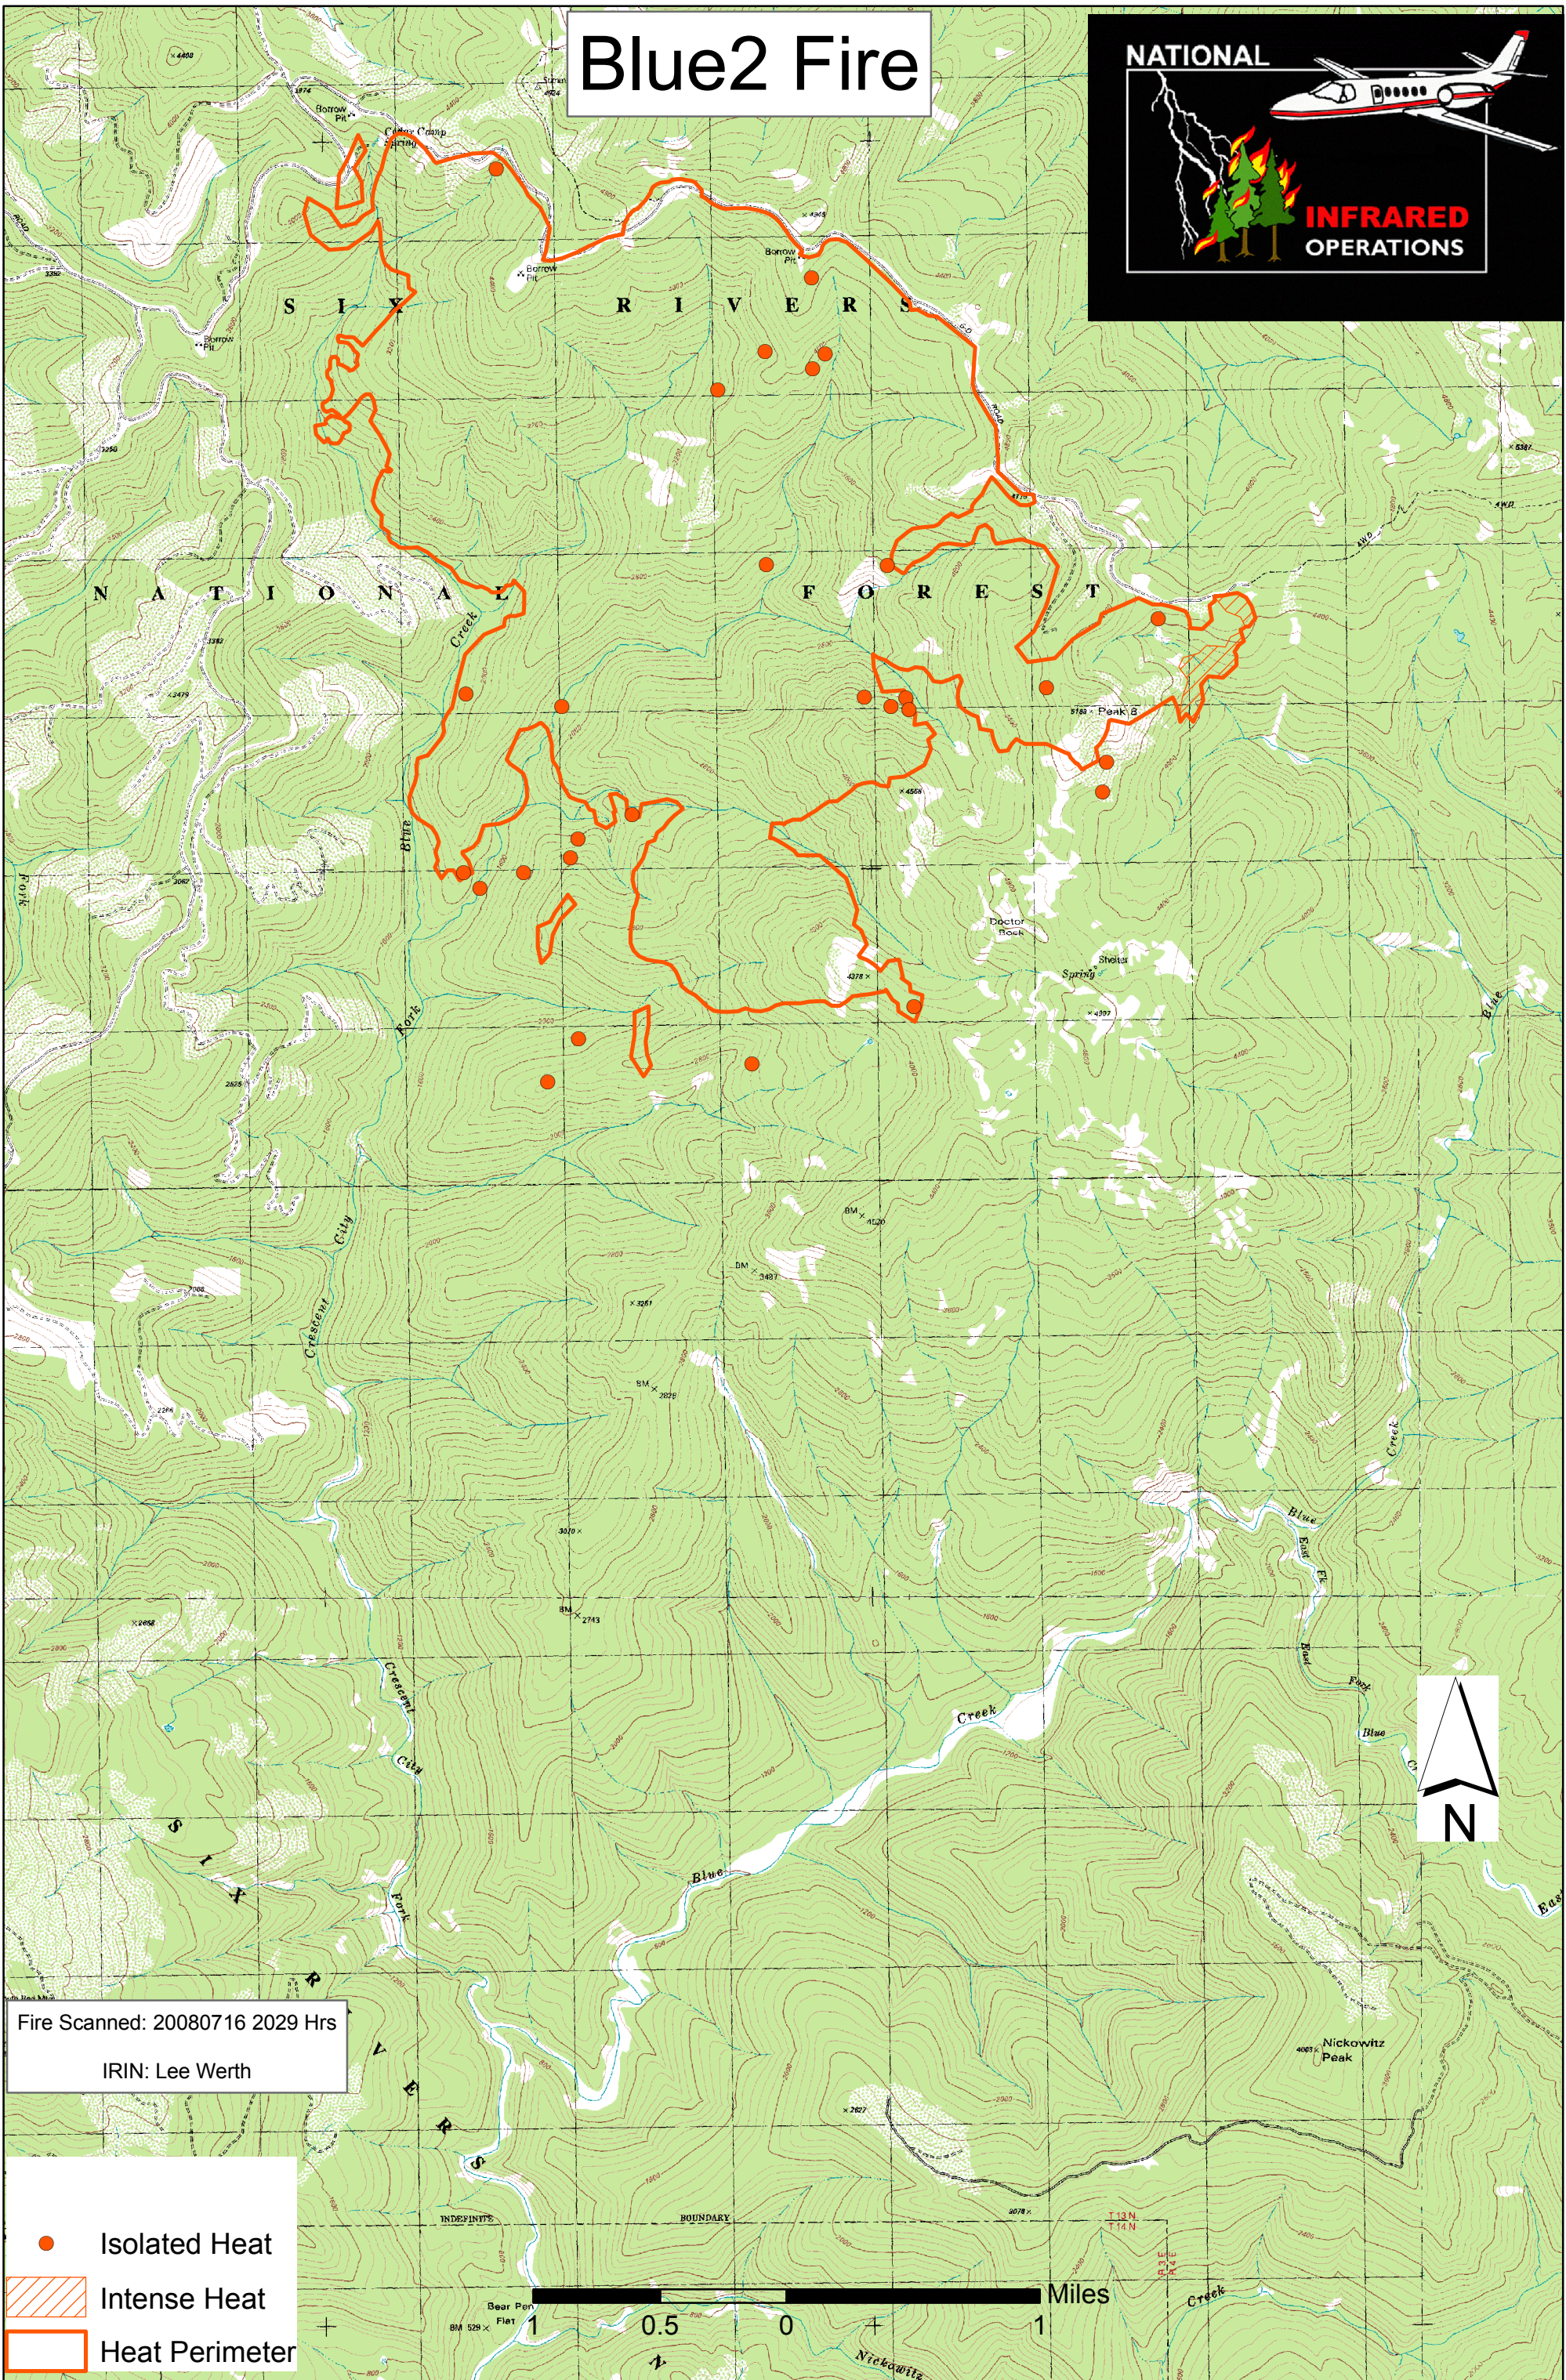

Blue2 Fire

Fire Scanned: 20080716 2029 Hrs
IRIN: Lee Werth

- Isolated Heat
- ▨ Intense Heat
- ▭ Heat Perimeter

Miles
1 0.5 0 1