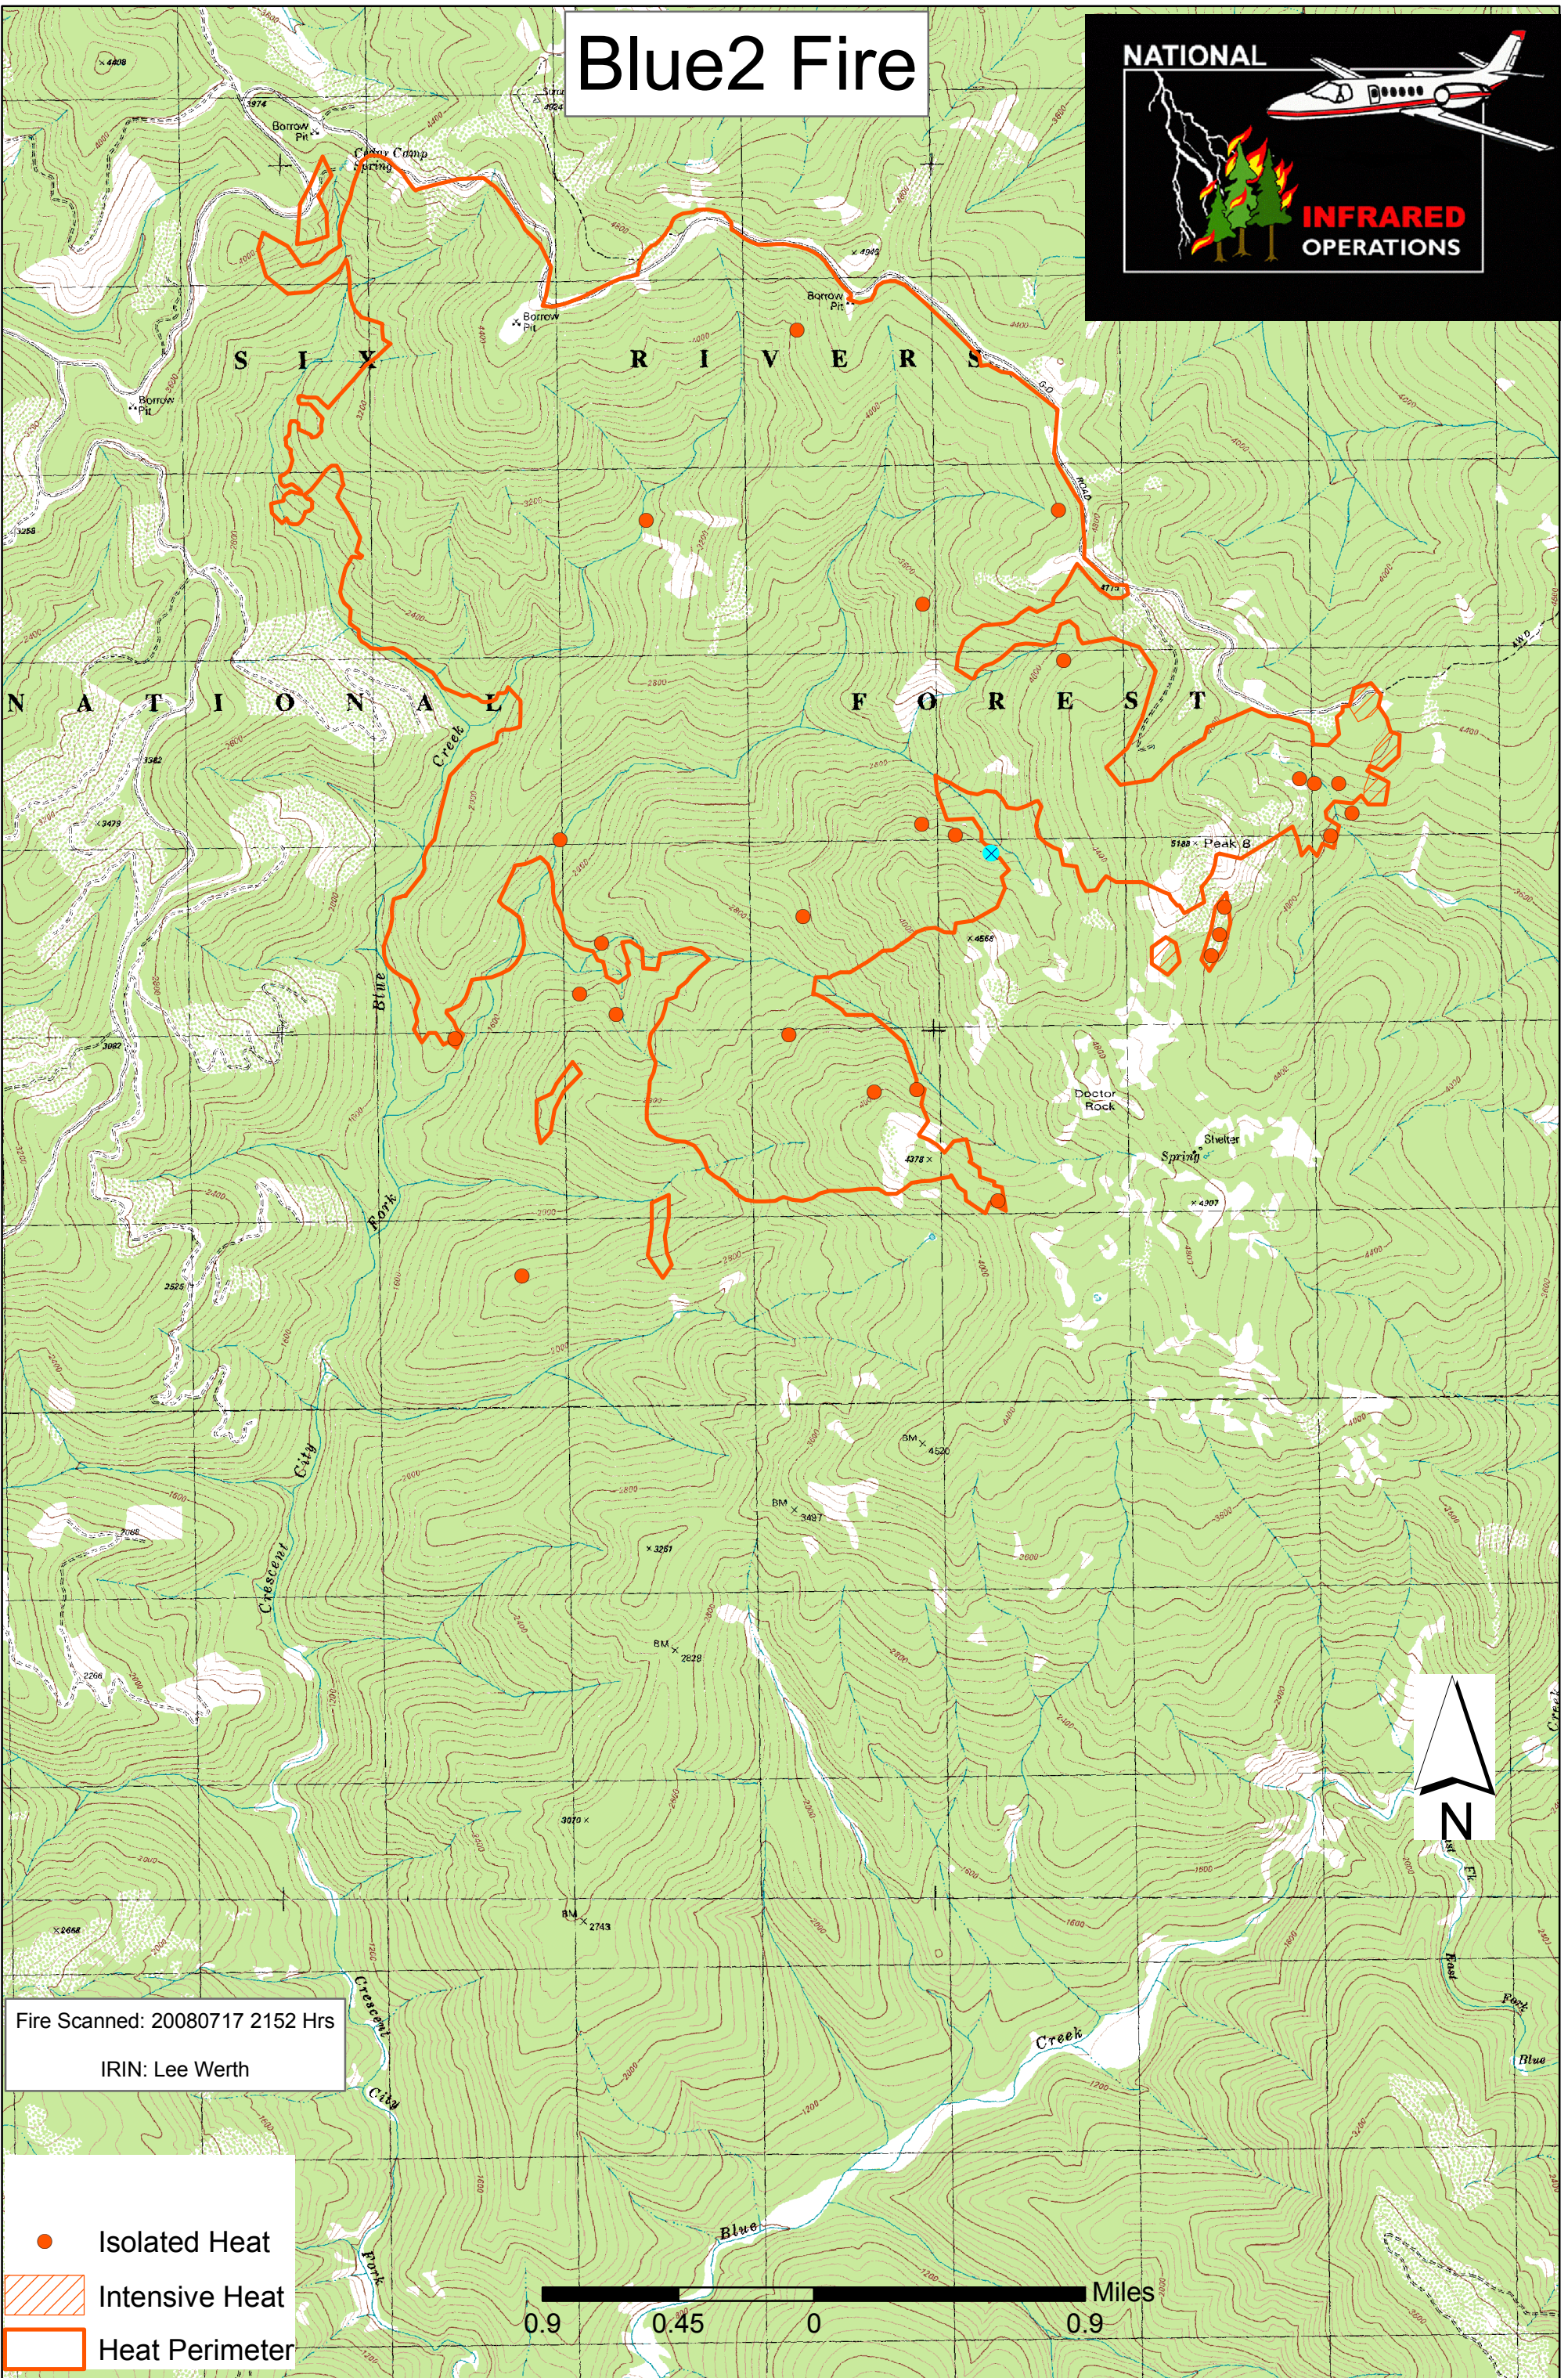

Blue2 Fire

Fire Scanned: 20080717 2152 Hrs
IRIN: Lee Werth

- Isolated Heat
- ▨ Intensive Heat
- ▭ Heat Perimeter