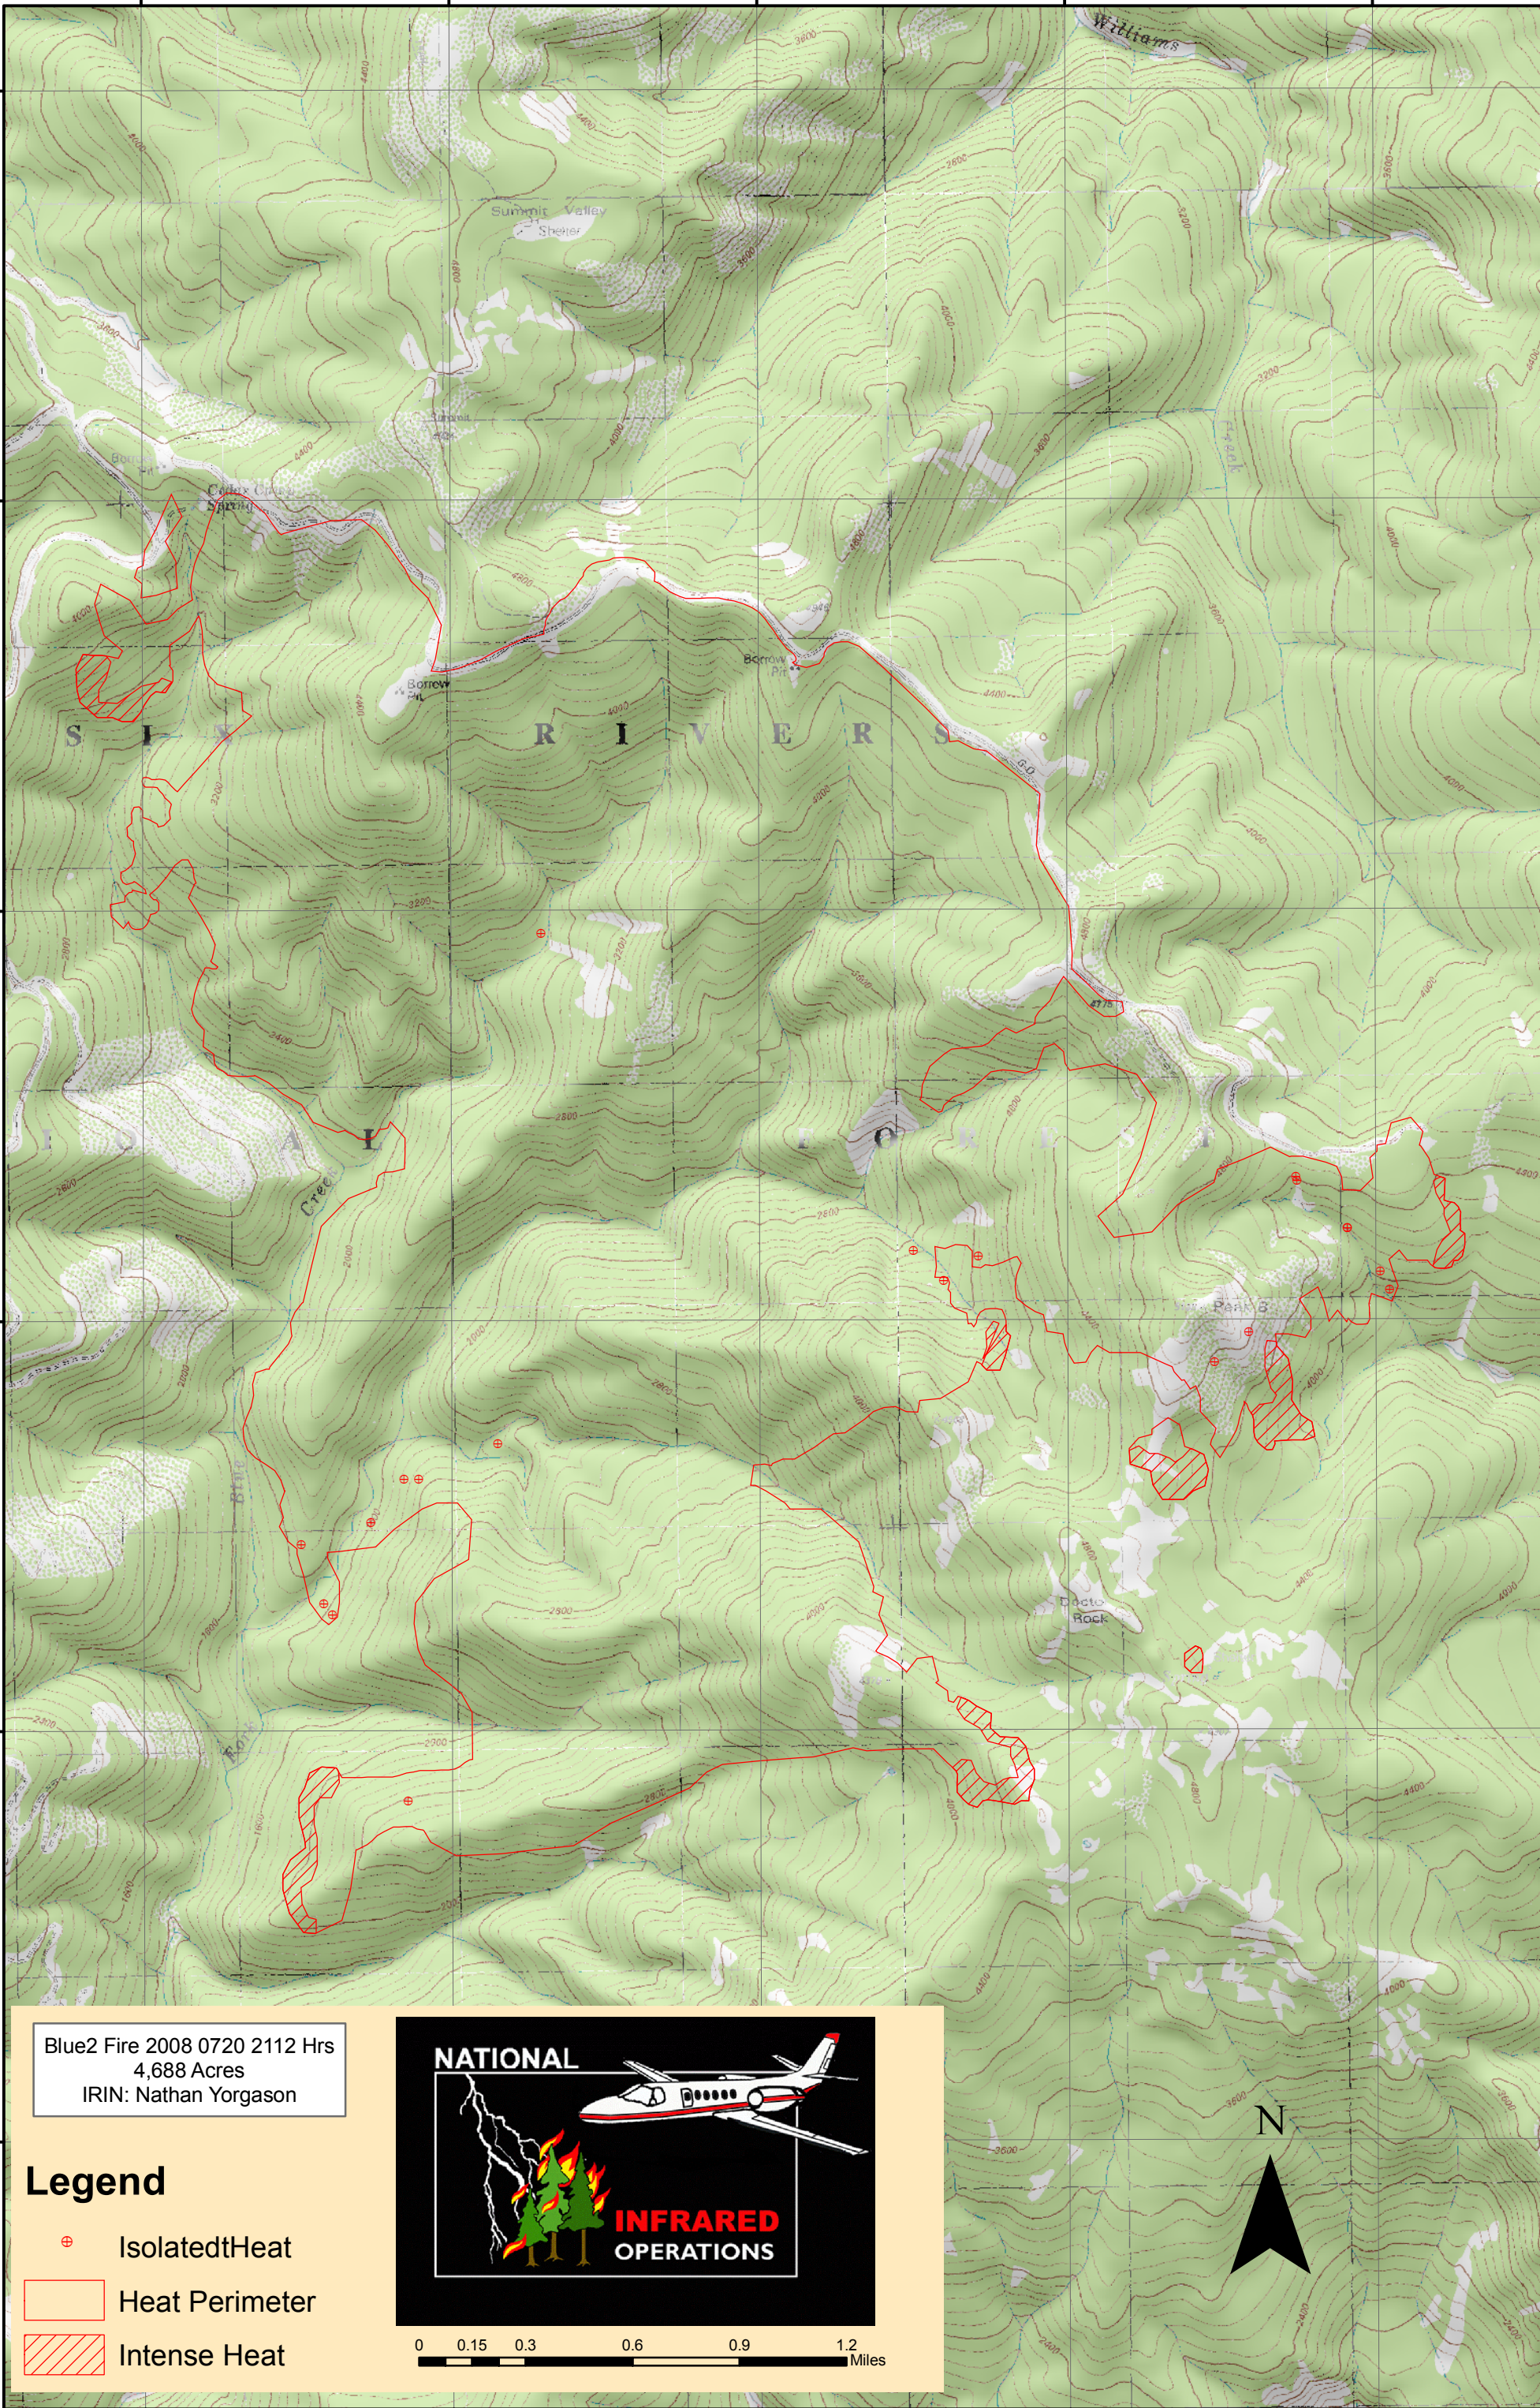

123°50'0"W

123°49'0"W

123°48'0"W

123°47'0"W

123°46'0"W

41°36'0"N

41°36'0"N

41°35'0"N

41°35'0"N

41°34'0"N

41°34'0"N

41°33'0"N

41°33'0"N

41°32'0"N

41°32'0"N

41°31'0"N

41°31'0"N

Blue2 Fire 2008 0720 2112 Hrs  
 4,688 Acres  
 IRIN: Nathan Yorgason

**Legend**

-  IsolatedHeat
-  Heat Perimeter
-  Intense Heat

123°50'0"W

123°49'0"W

123°48'0"W

123°47'0"W

123°46'0"W