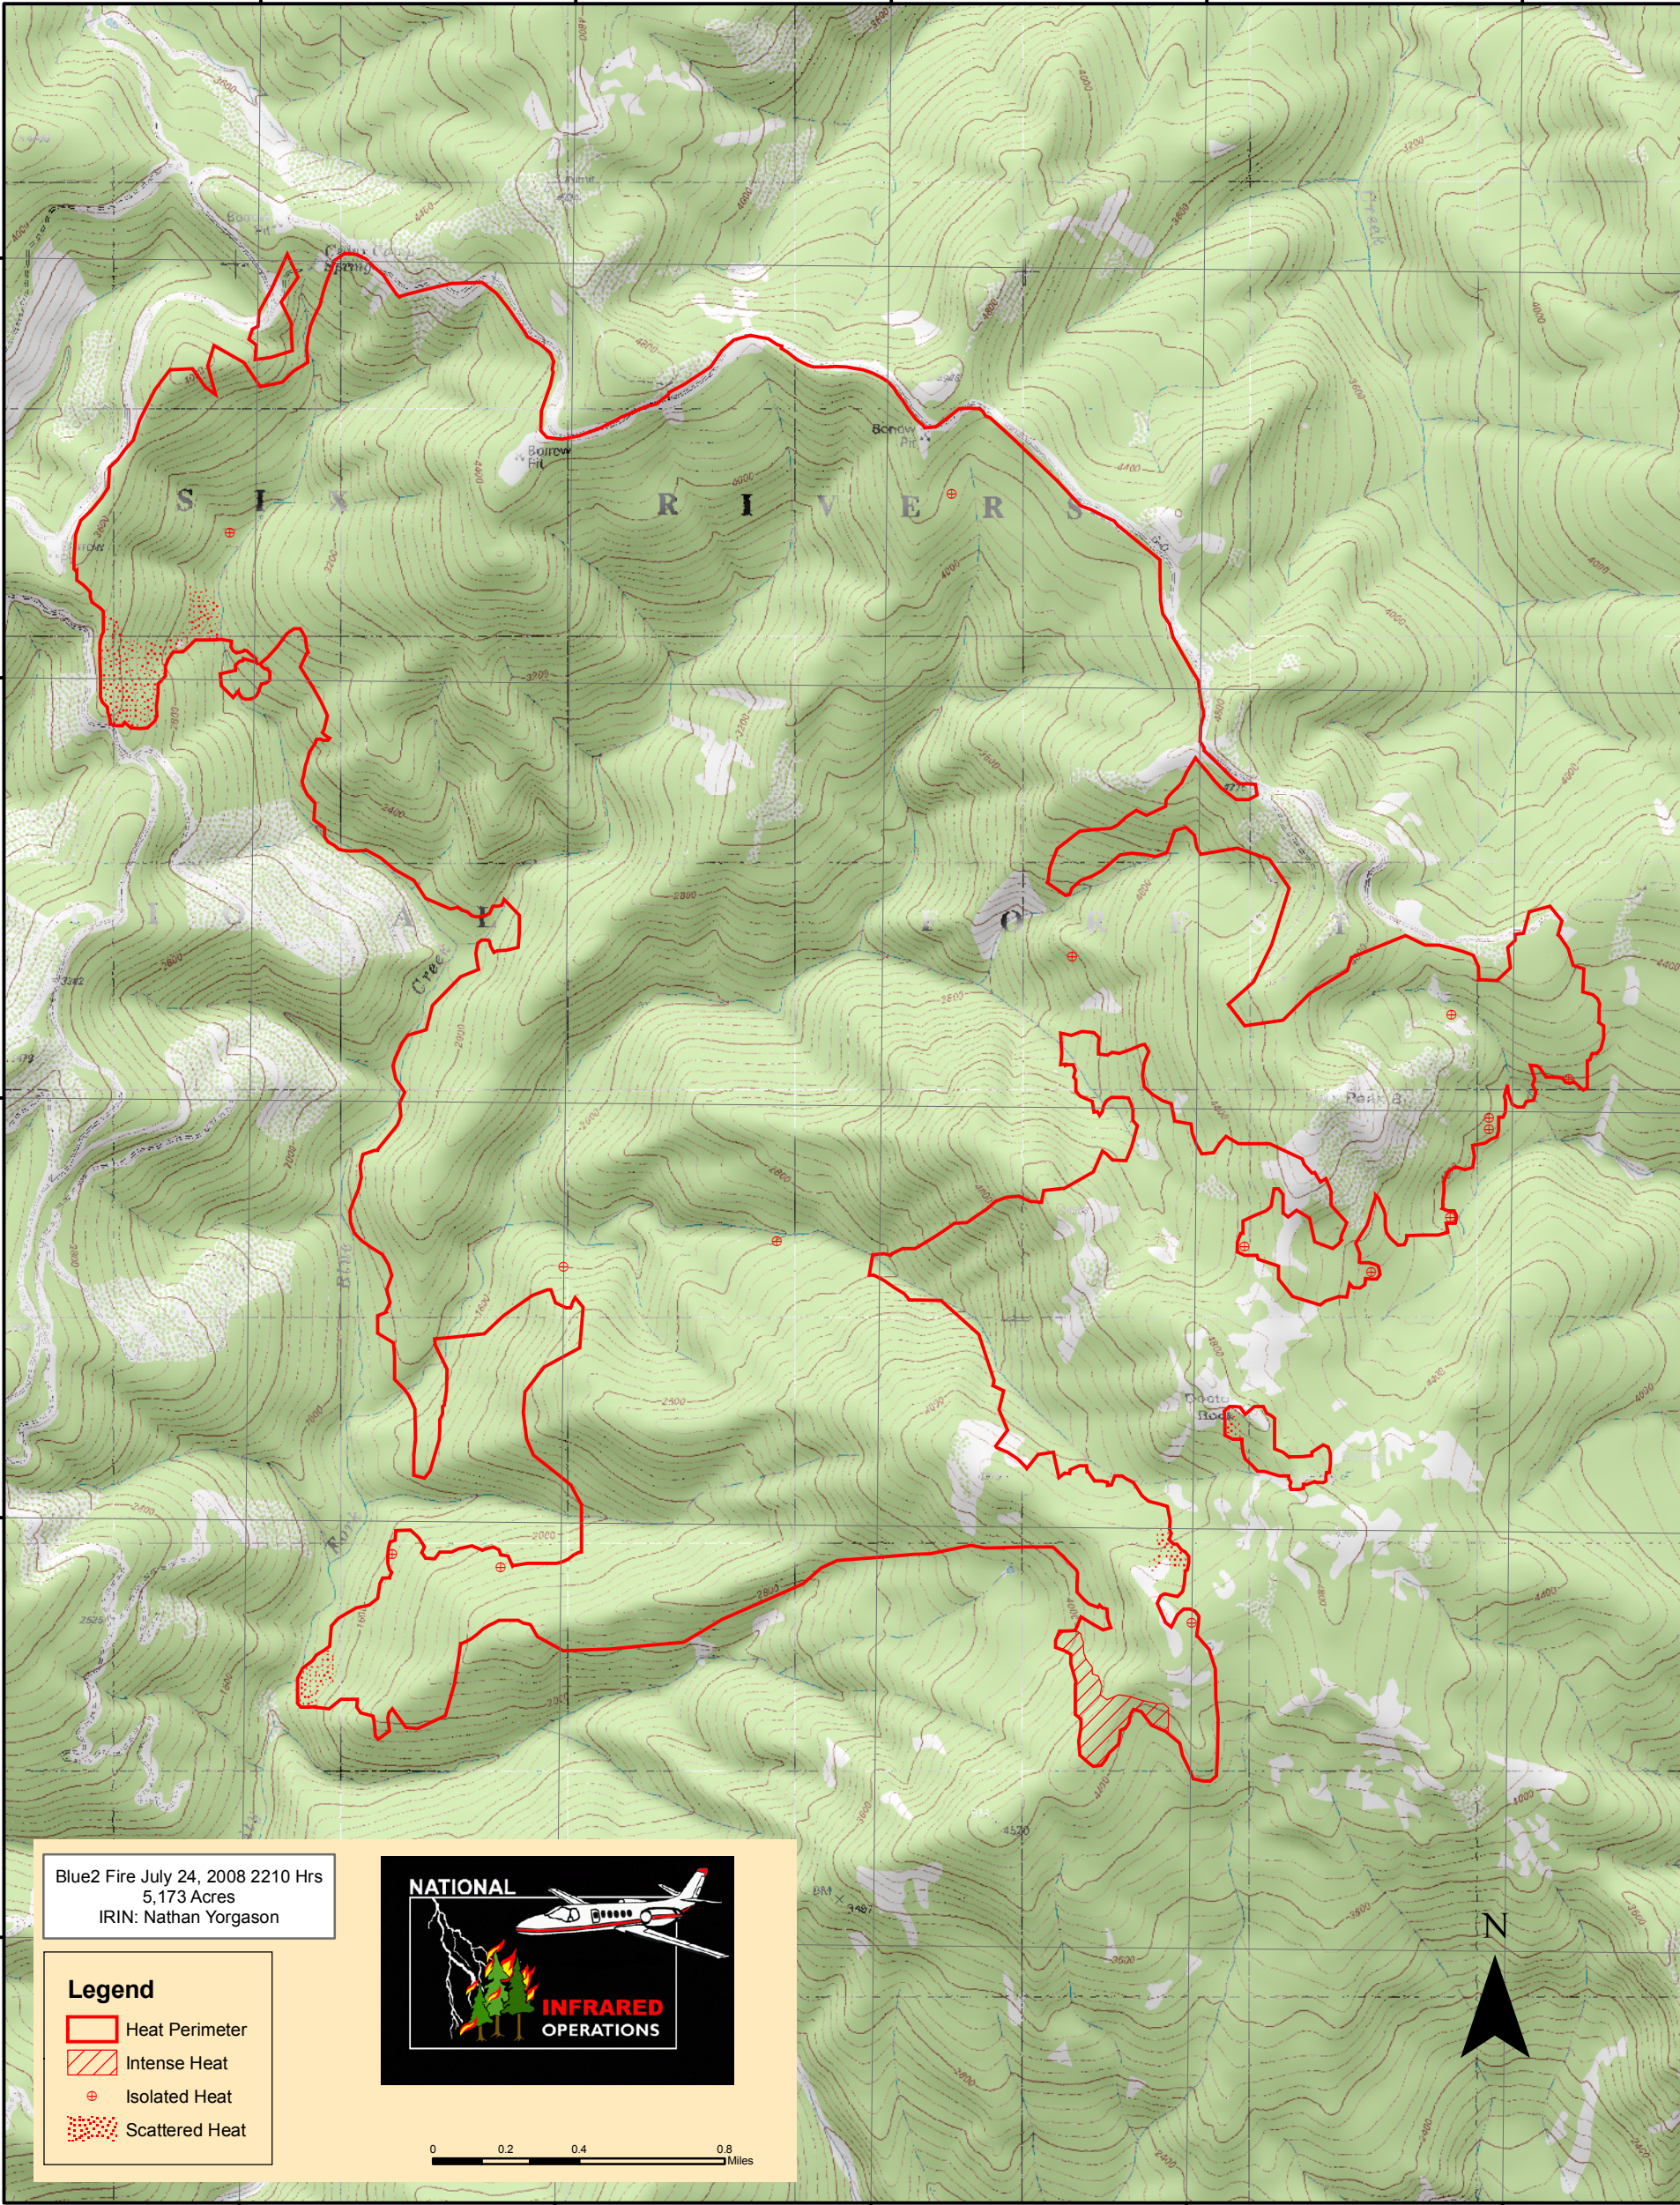

123°50'0"W

123°49'0"W

123°48'0"W

123°47'0"W

123°46'0"W

41°35'0"N

41°35'0"N

41°34'0"N

41°34'0"N

41°33'0"N

41°33'0"N

41°32'0"N

41°32'0"N

41°31'0"N

41°31'0"N

Blue2 Fire July 24, 2008 2210 Hrs
 5,173 Acres
 IRIN: Nathan Yorgason

Legend

-  Heat Perimeter
-  Intense Heat
-  Isolated Heat
-  Scattered Heat

123°50'0"W

123°49'0"W

123°48'0"W

123°47'0"W

123°46'0"W