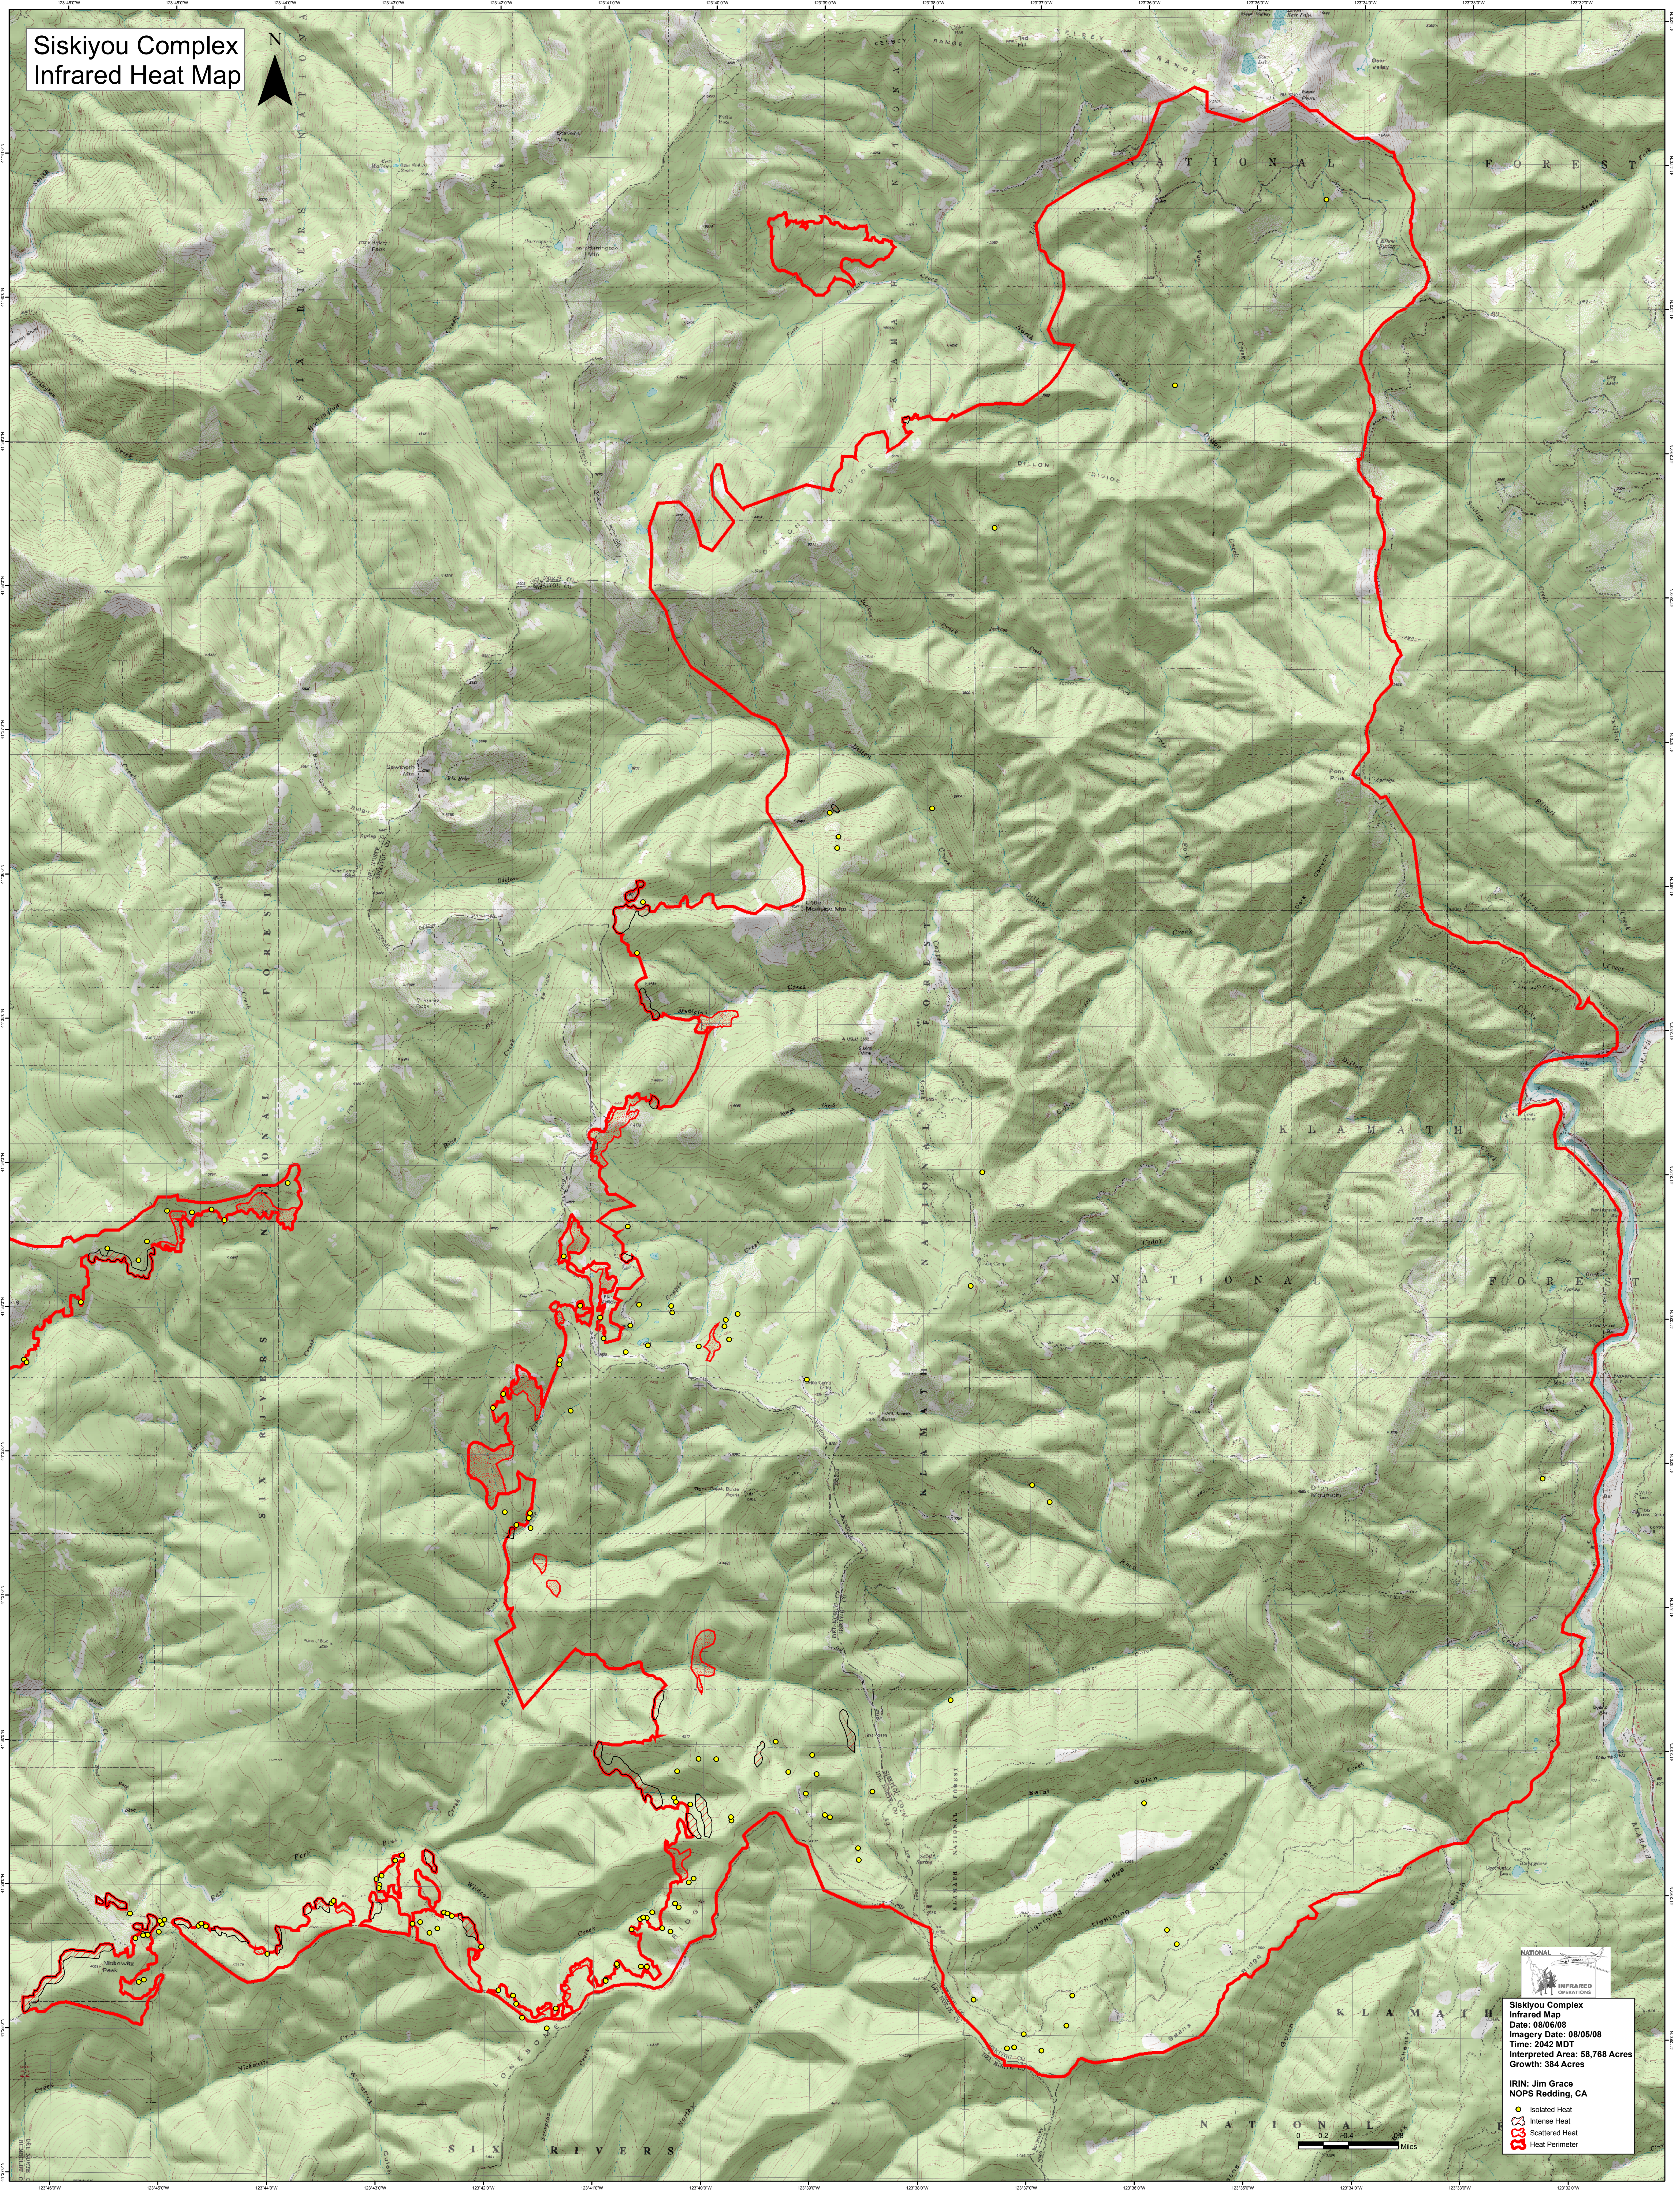

Siskiyou Complex Infrared Heat Map

Siskiyou Complex
Infrared Map
Date: 08/06/08
Imagery Date: 08/05/08
Time: 2042 MDT
Interpreted Area: 58,768 Acres
Growth: 384 Acres

IRIN: Jim Grace
NOPS Redding, CA

- Isolated Heat
- Intense Heat
- Scattered Heat
- ▭ Heat Perimeter