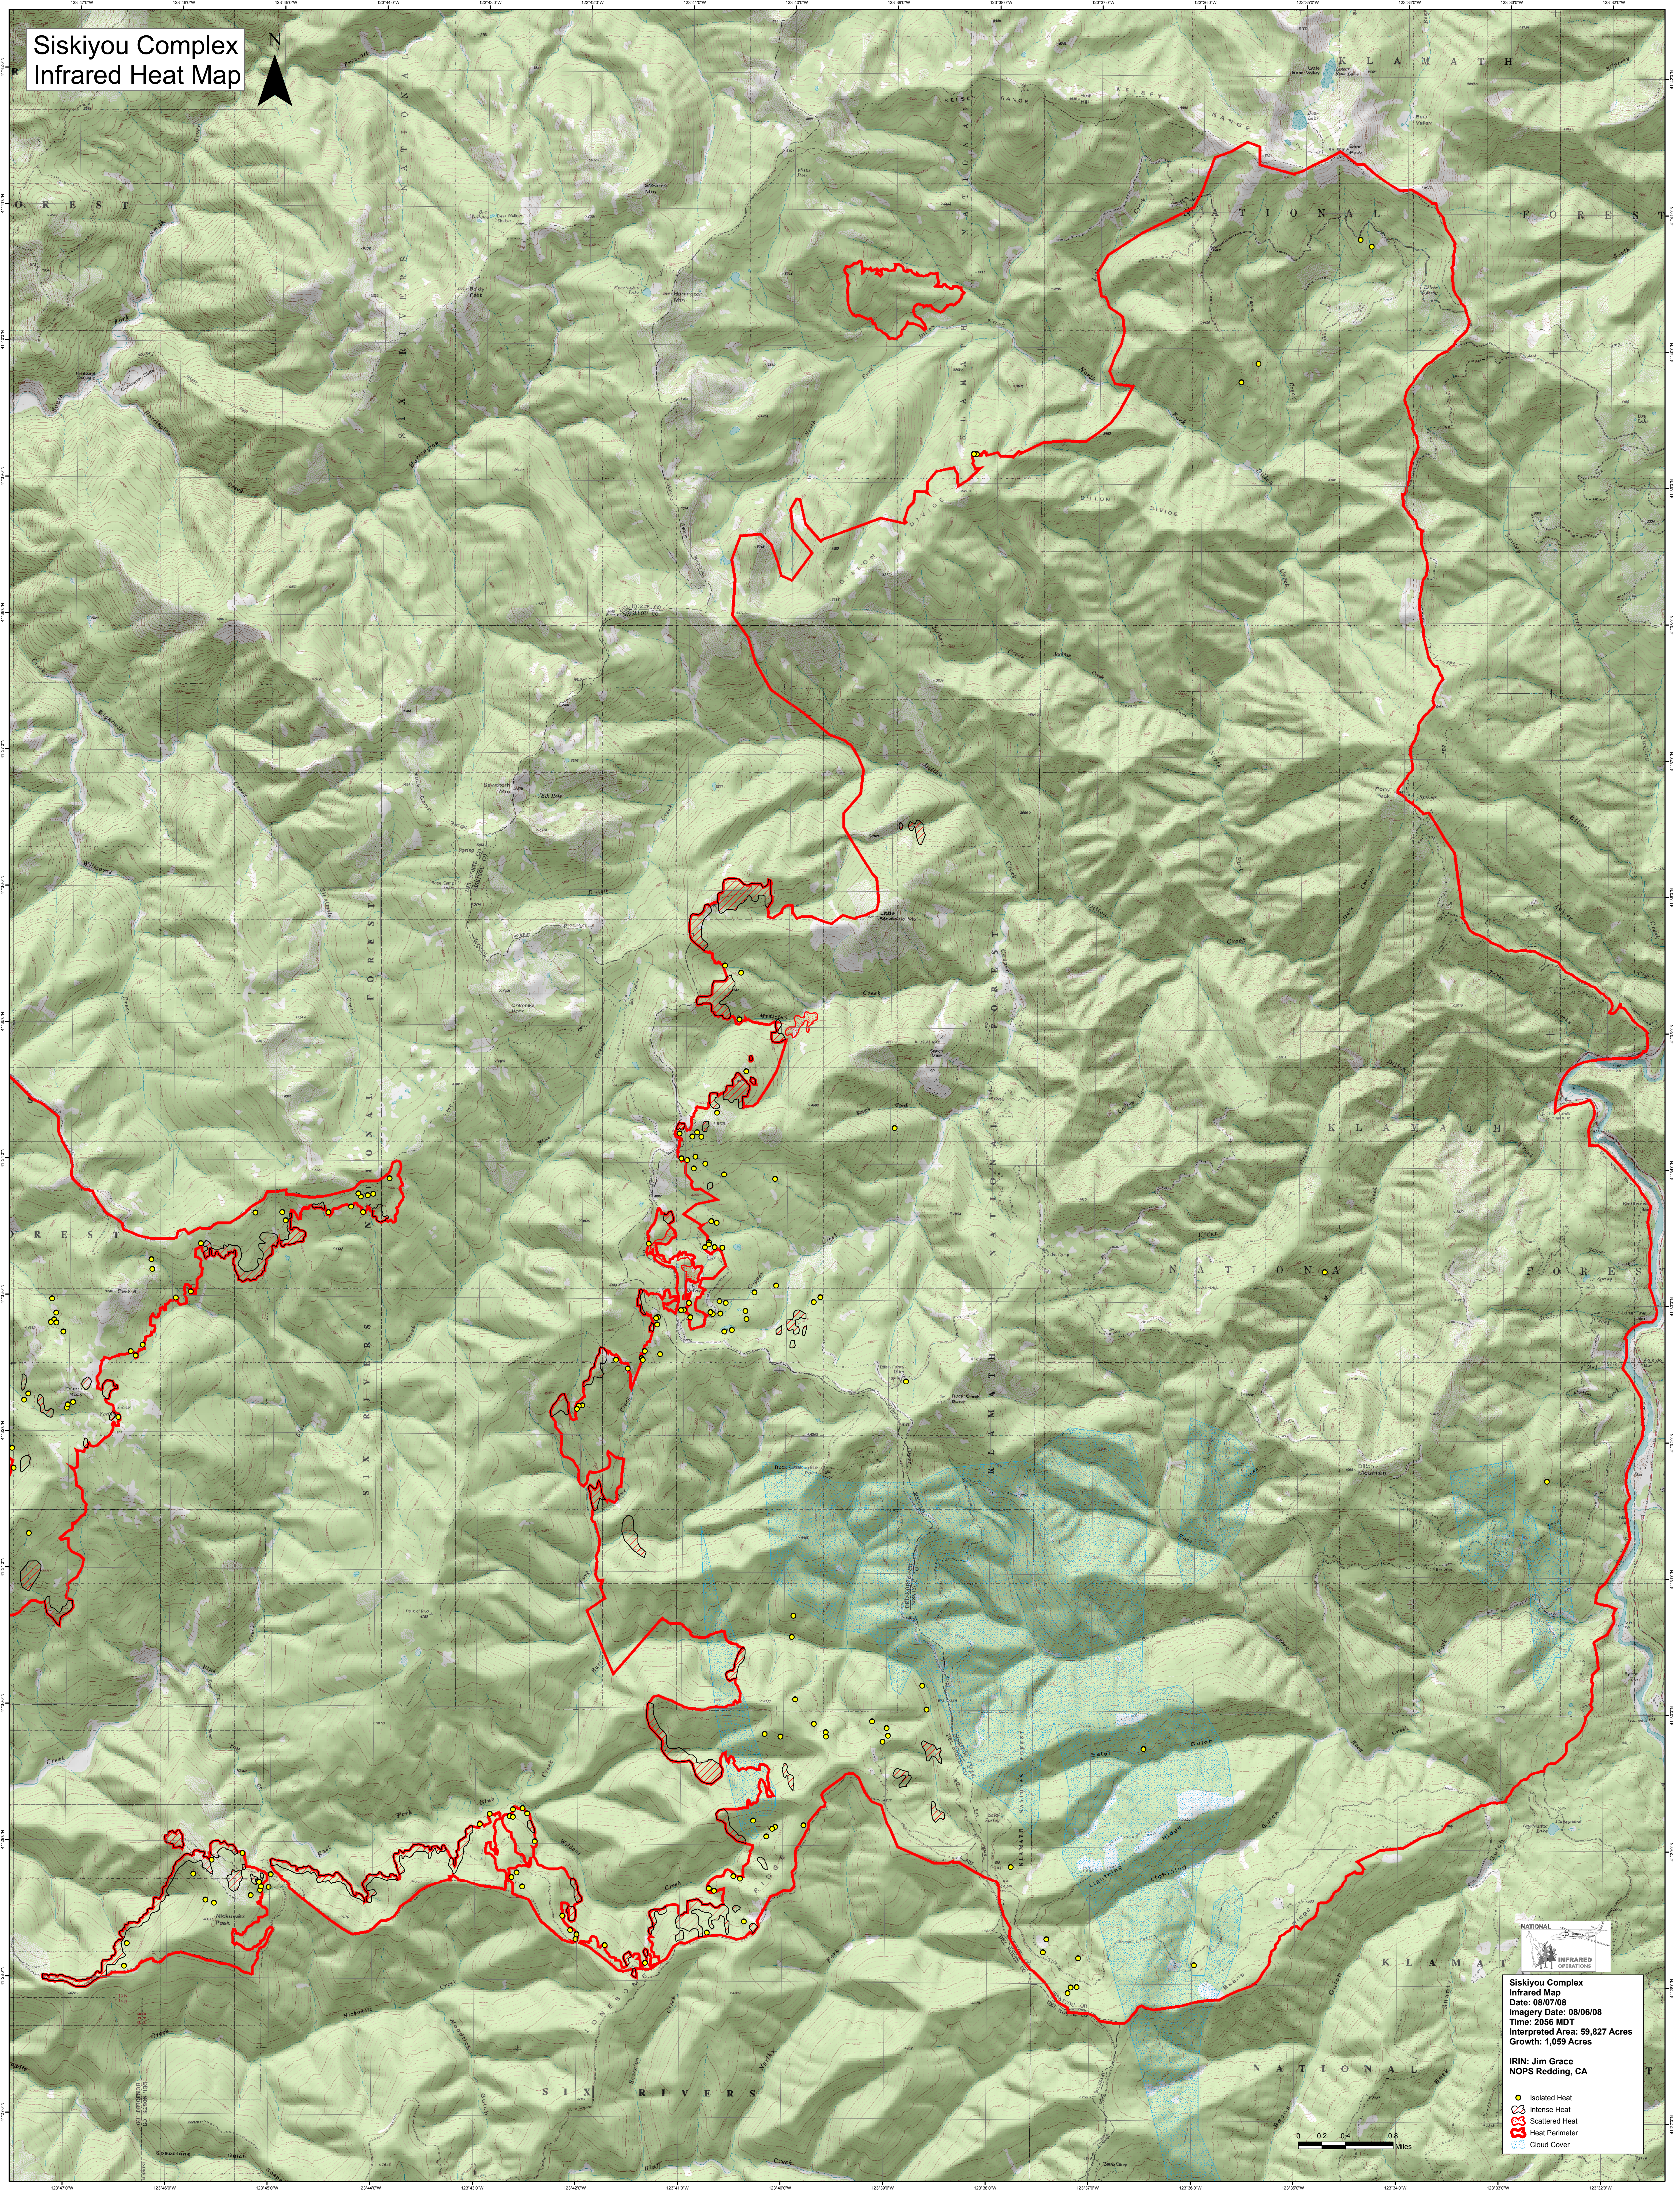

Siskiyou Complex Infrared Heat Map

Siskiyou Complex
Infrared Map
Date: 08/07/08
Imagery Date: 08/06/08
Time: 2056 MDT
Interpreted Area: 59,827 Acres
Growth: 1,059 Acres
IRIN: Jim Grace
NOPS Redding, CA

- Isolated Heat
- Intense Heat
- Scattered Heat
- Heat Perimeter
- Cloud Cover