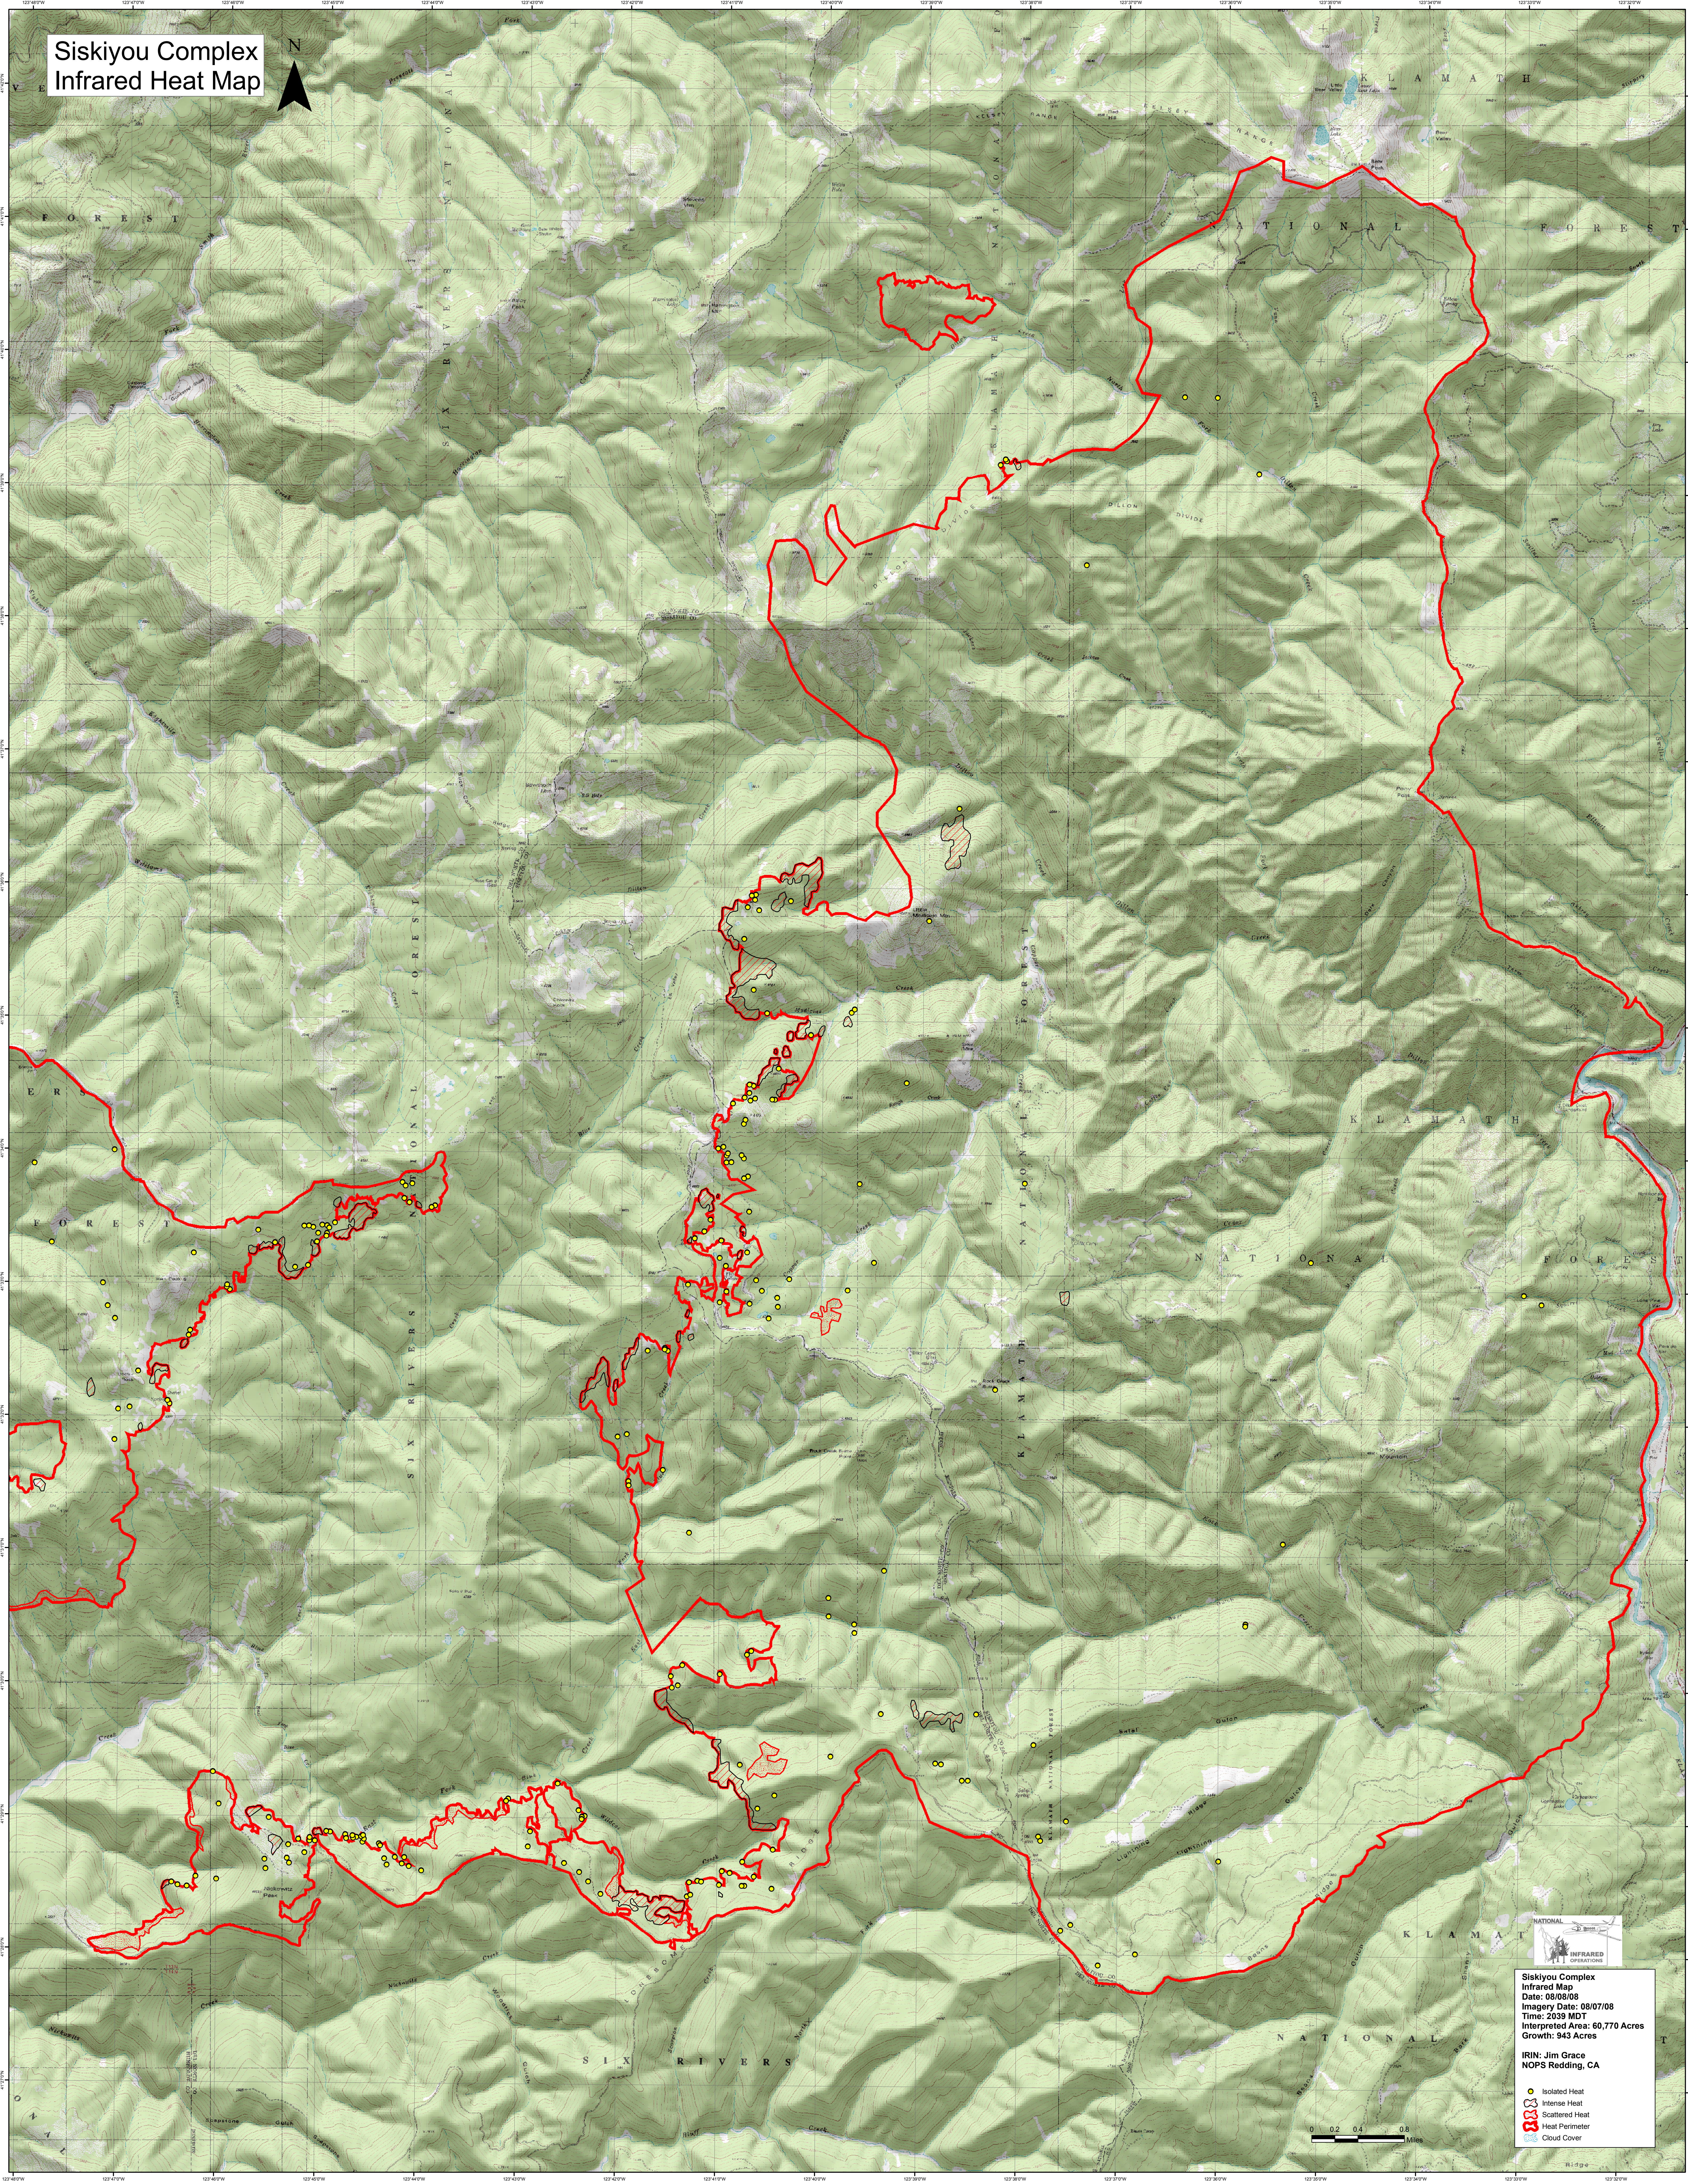

Siskiyou Complex Infrared Heat Map

**Siskiyou Complex
Infrared Map**
Date: 08/08/08
Imagery Date: 08/07/08
Time: 2039 MDT
Interpreted Area: 60,770 Acres
Growth: 943 Acres
IRIN: Jim Grace
NOPS Redding, CA

- Isolated Heat
- Intense Heat
- Scattered Heat
- Heat Perimeter
- Cloud Cover