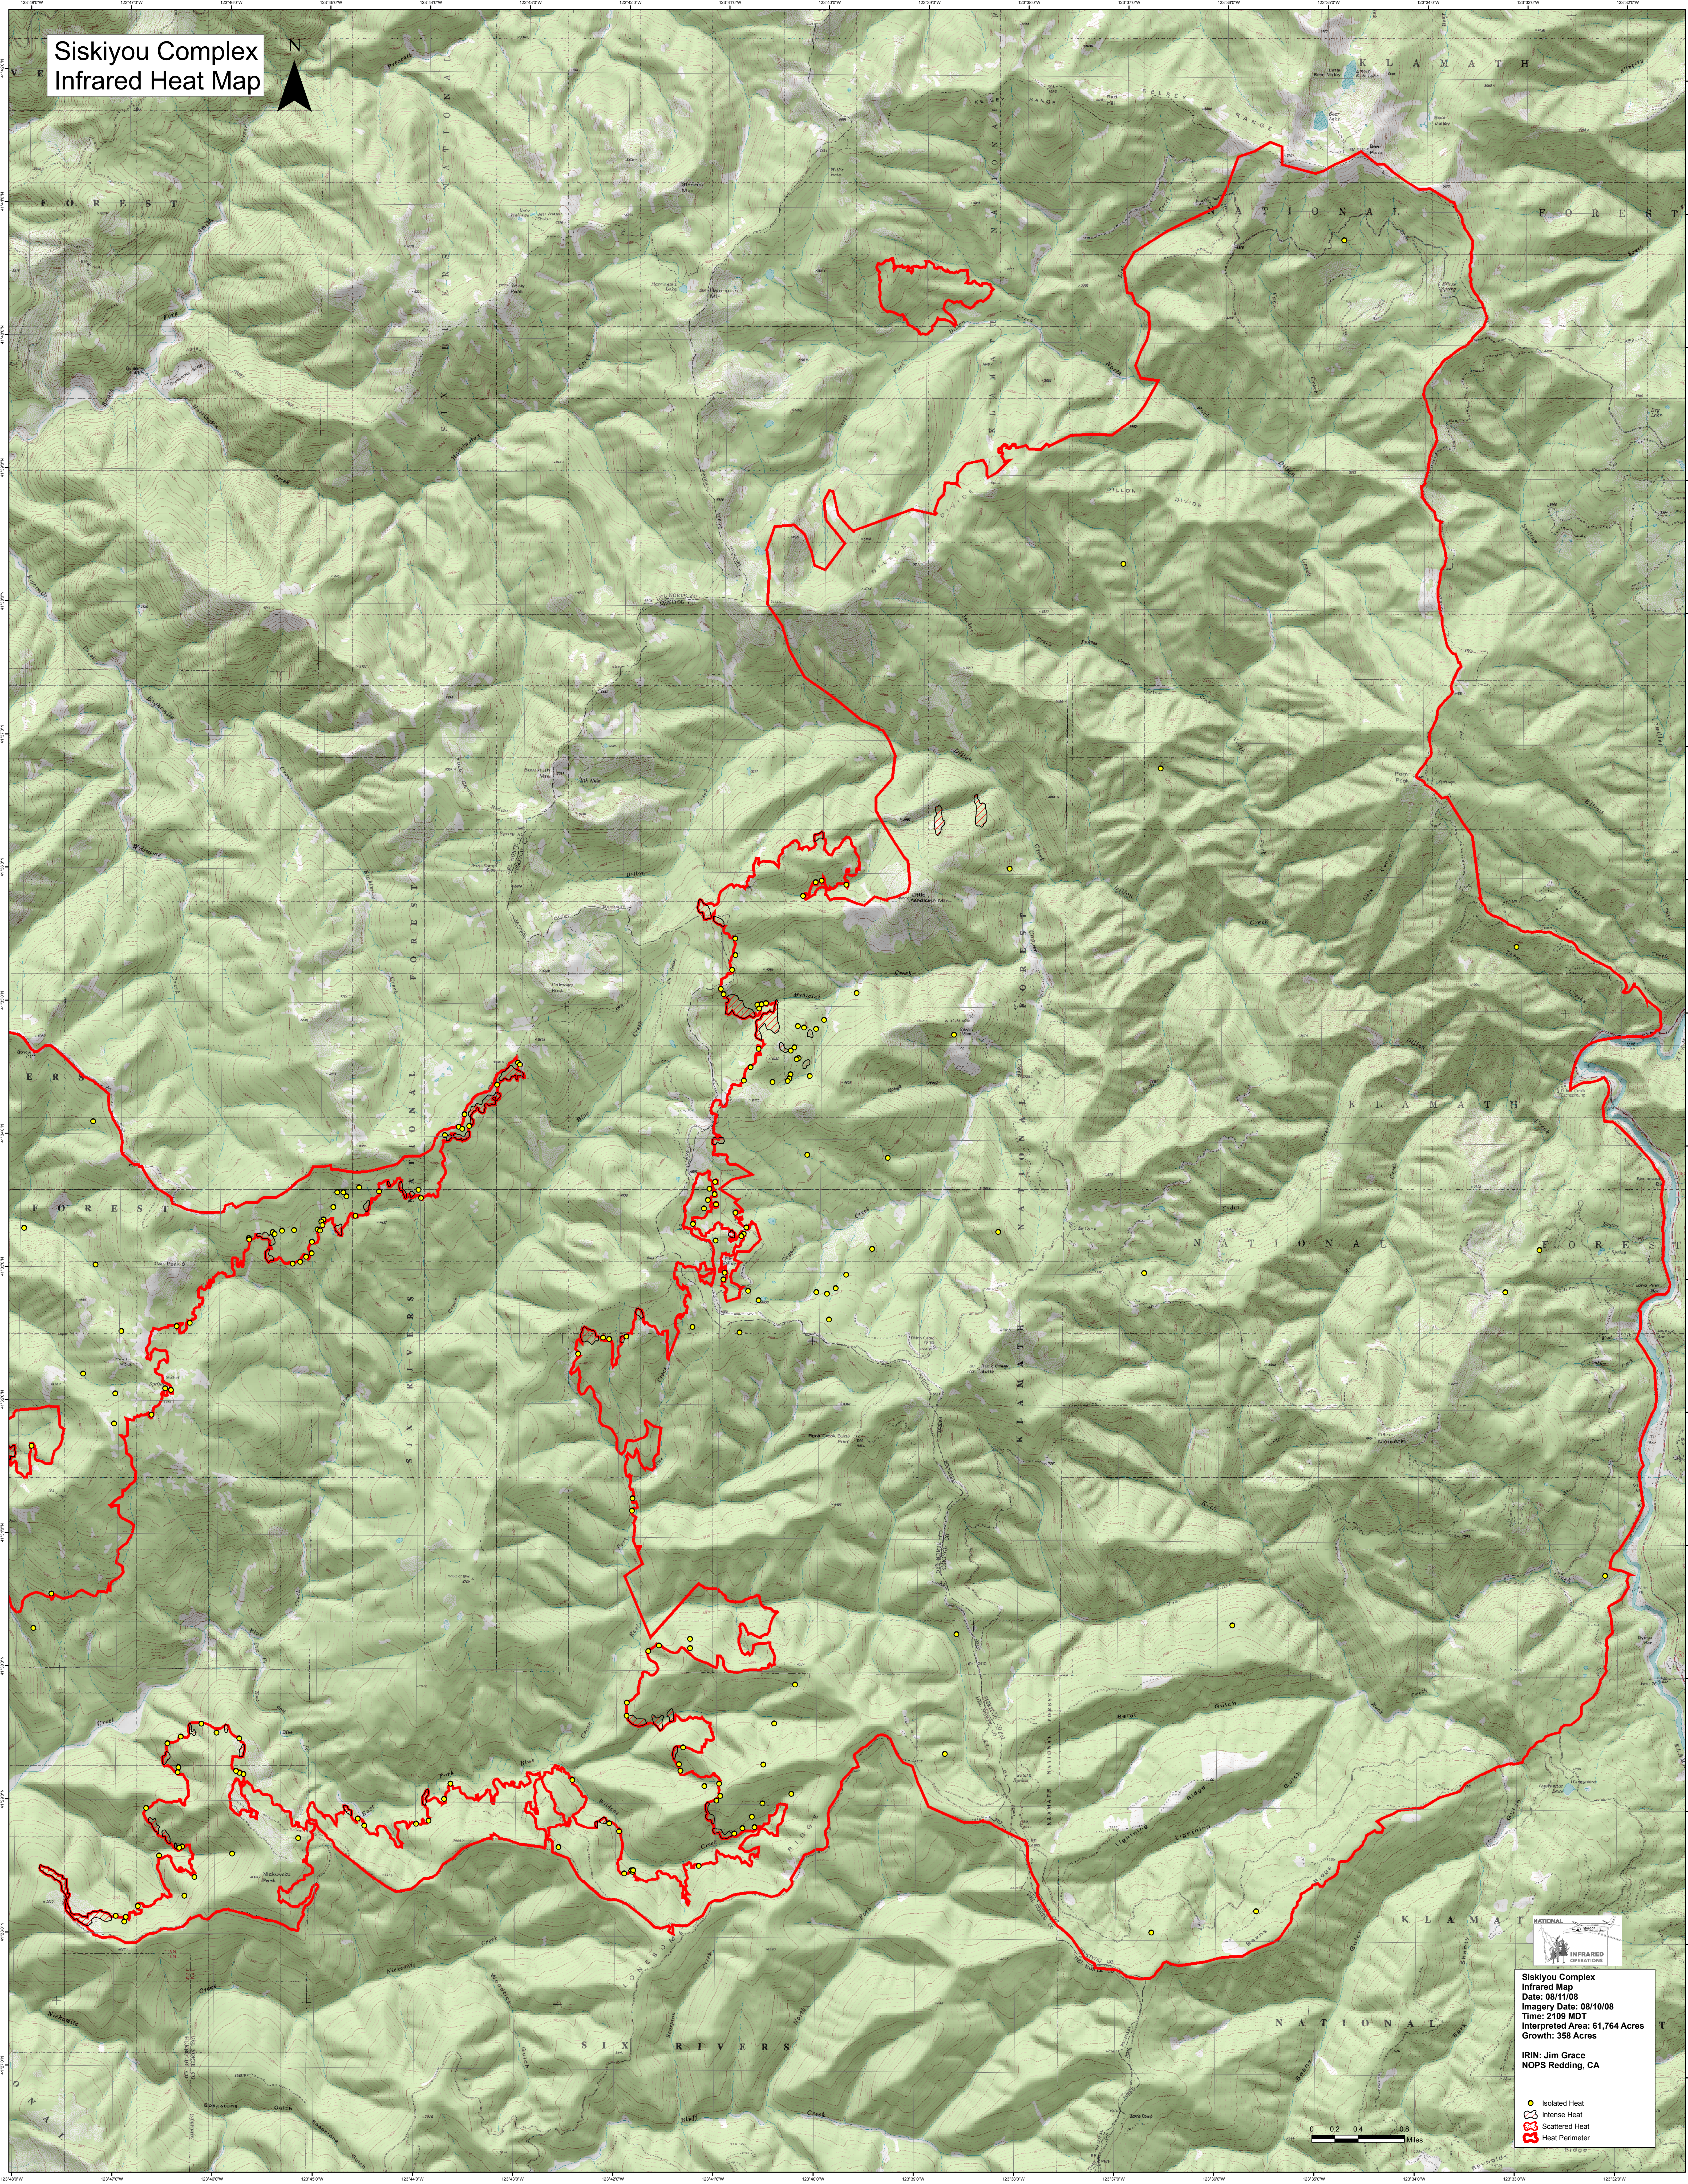

Siskiyou Complex Infrared Heat Map

**Siskiyou Complex
Infrared Heat Map**
Date: 08/11/08
Imagery Date: 08/10/08
Time: 2:09 MDT
Interpreted Area: 61,764 Acres
Growth: 358 Acres
IRIN: Jim Grace
NOPS Redding, CA

0 0.2 0.4 0.8 Miles