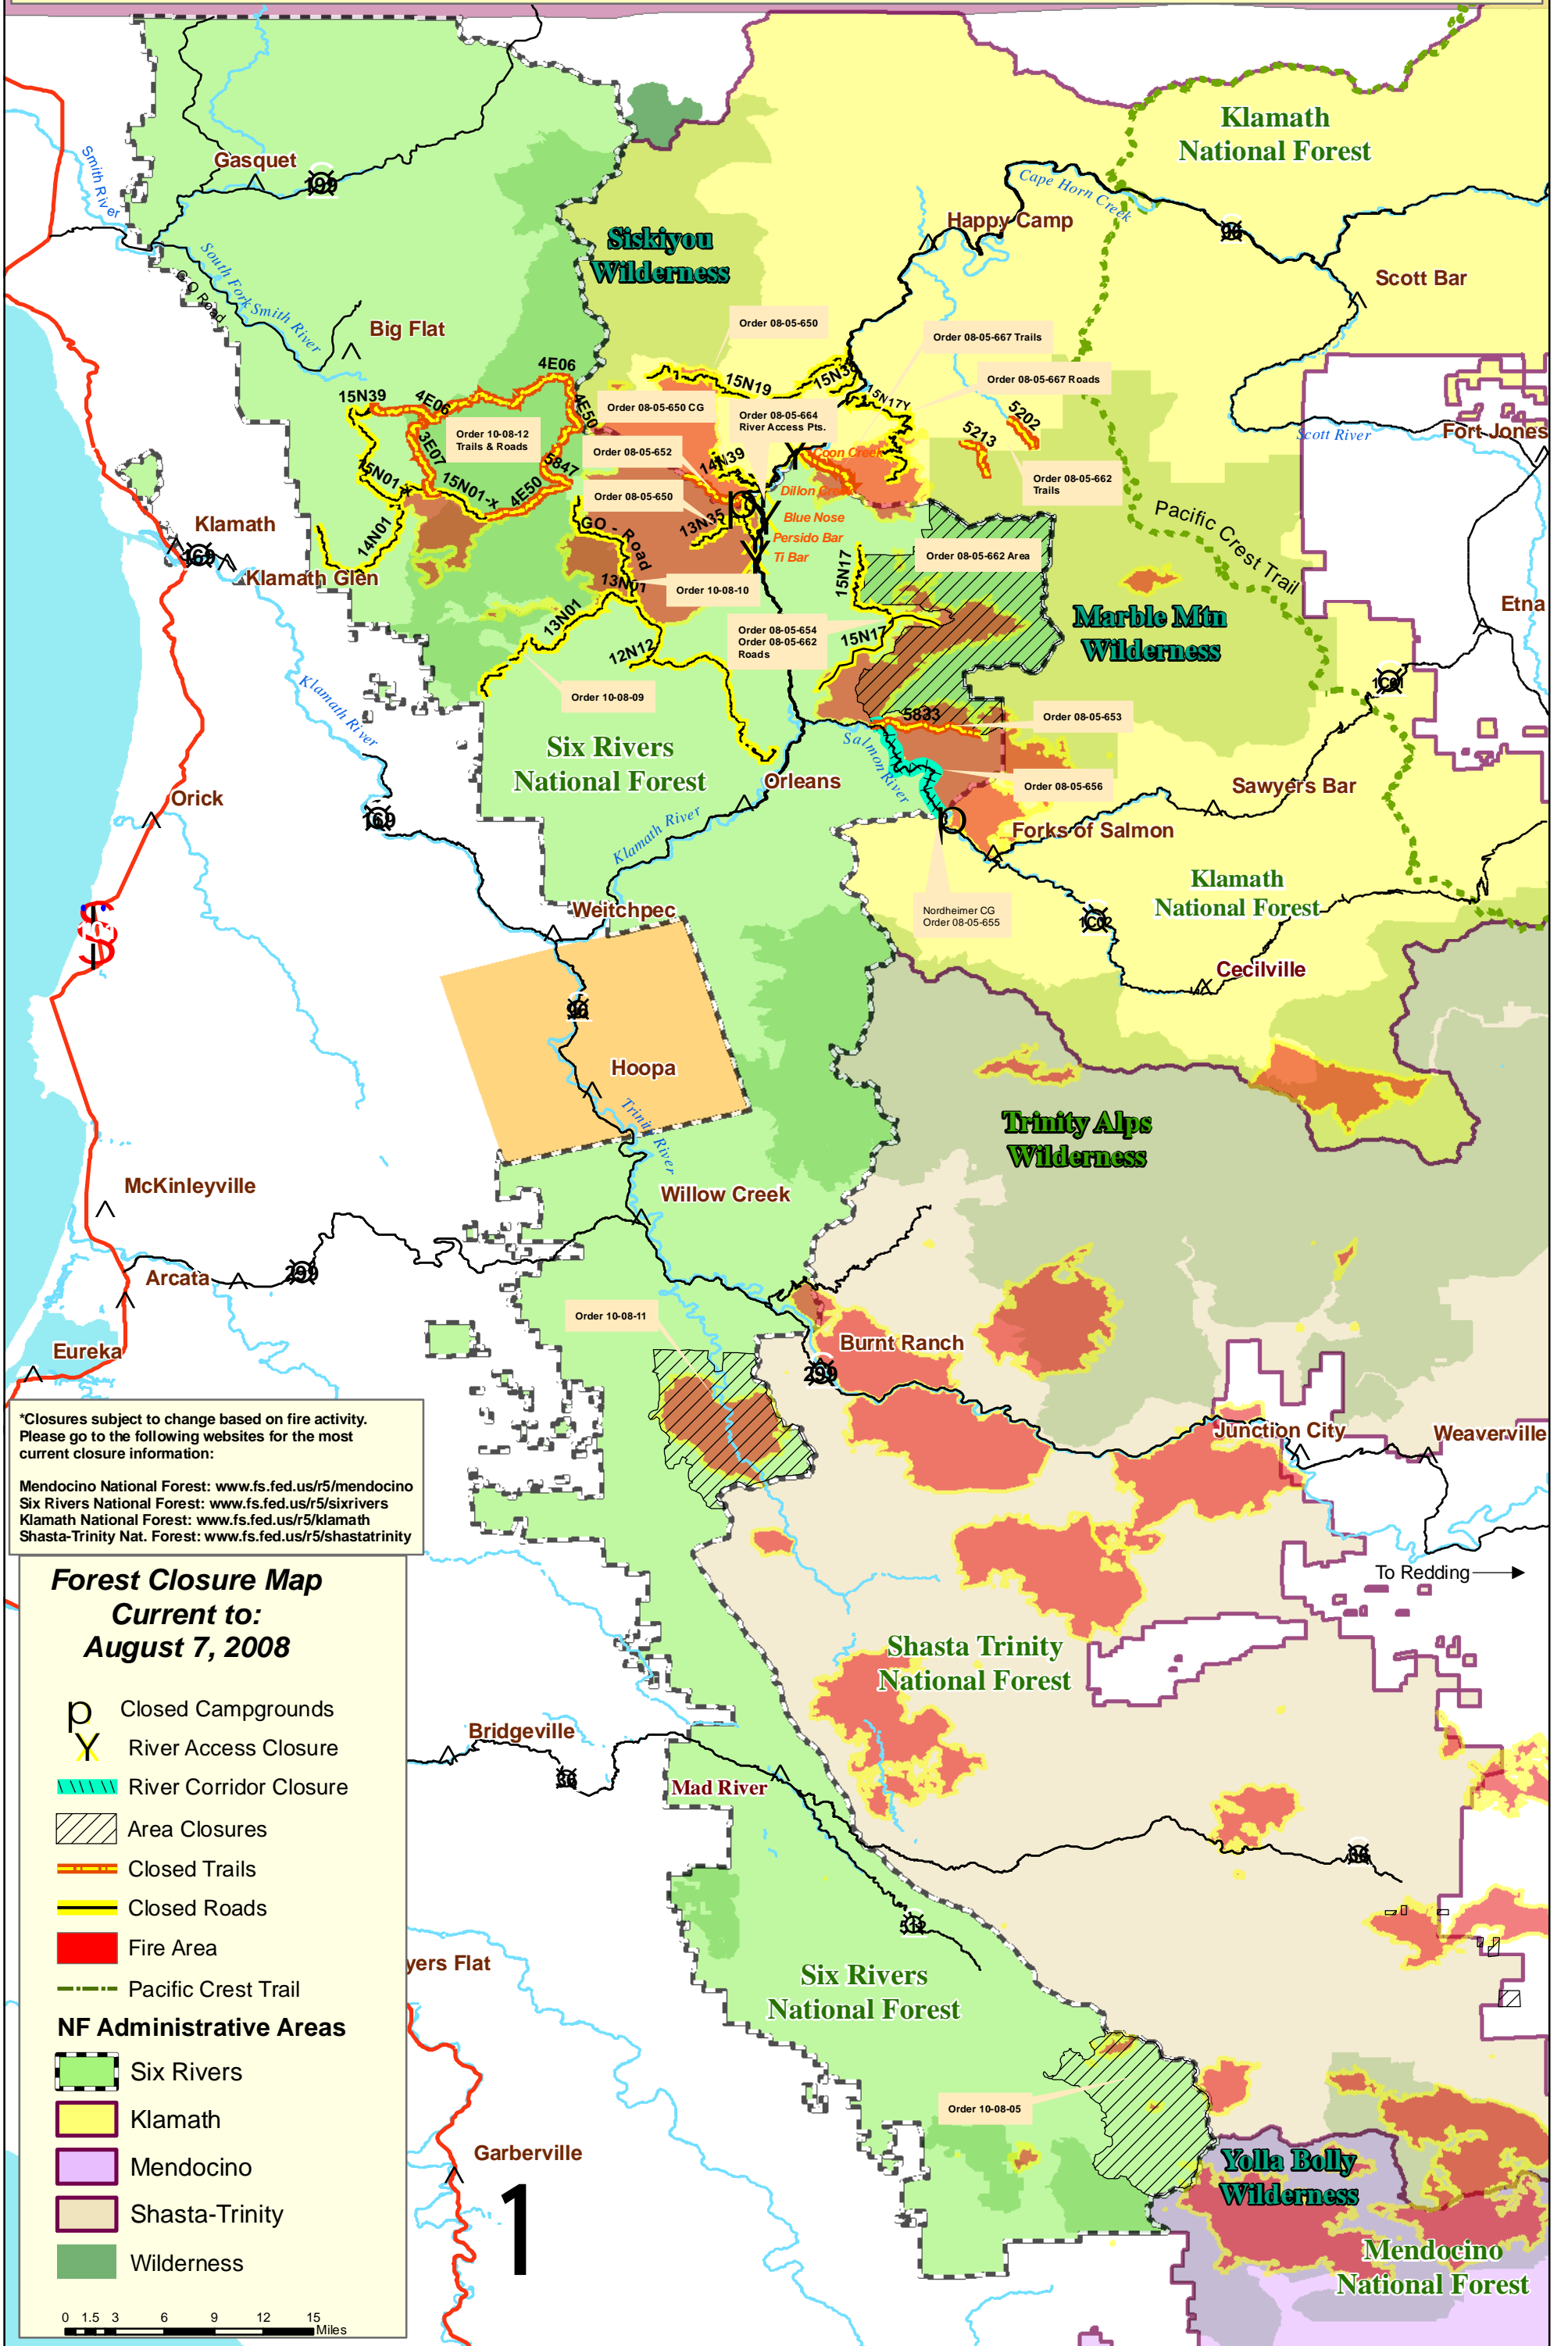

SIX RIVERS NATIONAL FOREST CLOSURES FOR AUGUST 2008

*Closures subject to change based on fire activity. Please go to the following websites for the most current closure information:
 Mendocino National Forest: www.fs.fed.us/r5/mendocino
 Six Rivers National Forest: www.fs.fed.us/r5/sixrivers
 Klamath National Forest: www.fs.fed.us/r5/klamath
 Shasta-Trinity Nat. Forest: www.fs.fed.us/r5/shastatrinity

Forest Closure Map
Current to:
August 7, 2008

- Closed Campgrounds
- River Access Closure
- River Corridor Closure
- Area Closures
- Closed Trails
- Closed Roads
- Fire Area
- Pacific Crest Trail

NF Administrative Areas

- Six Rivers
- Klamath
- Mendocino
- Shasta-Trinity
- Wilderness

0 1.5 3 6 9 12 15 Miles

To Redding →

1