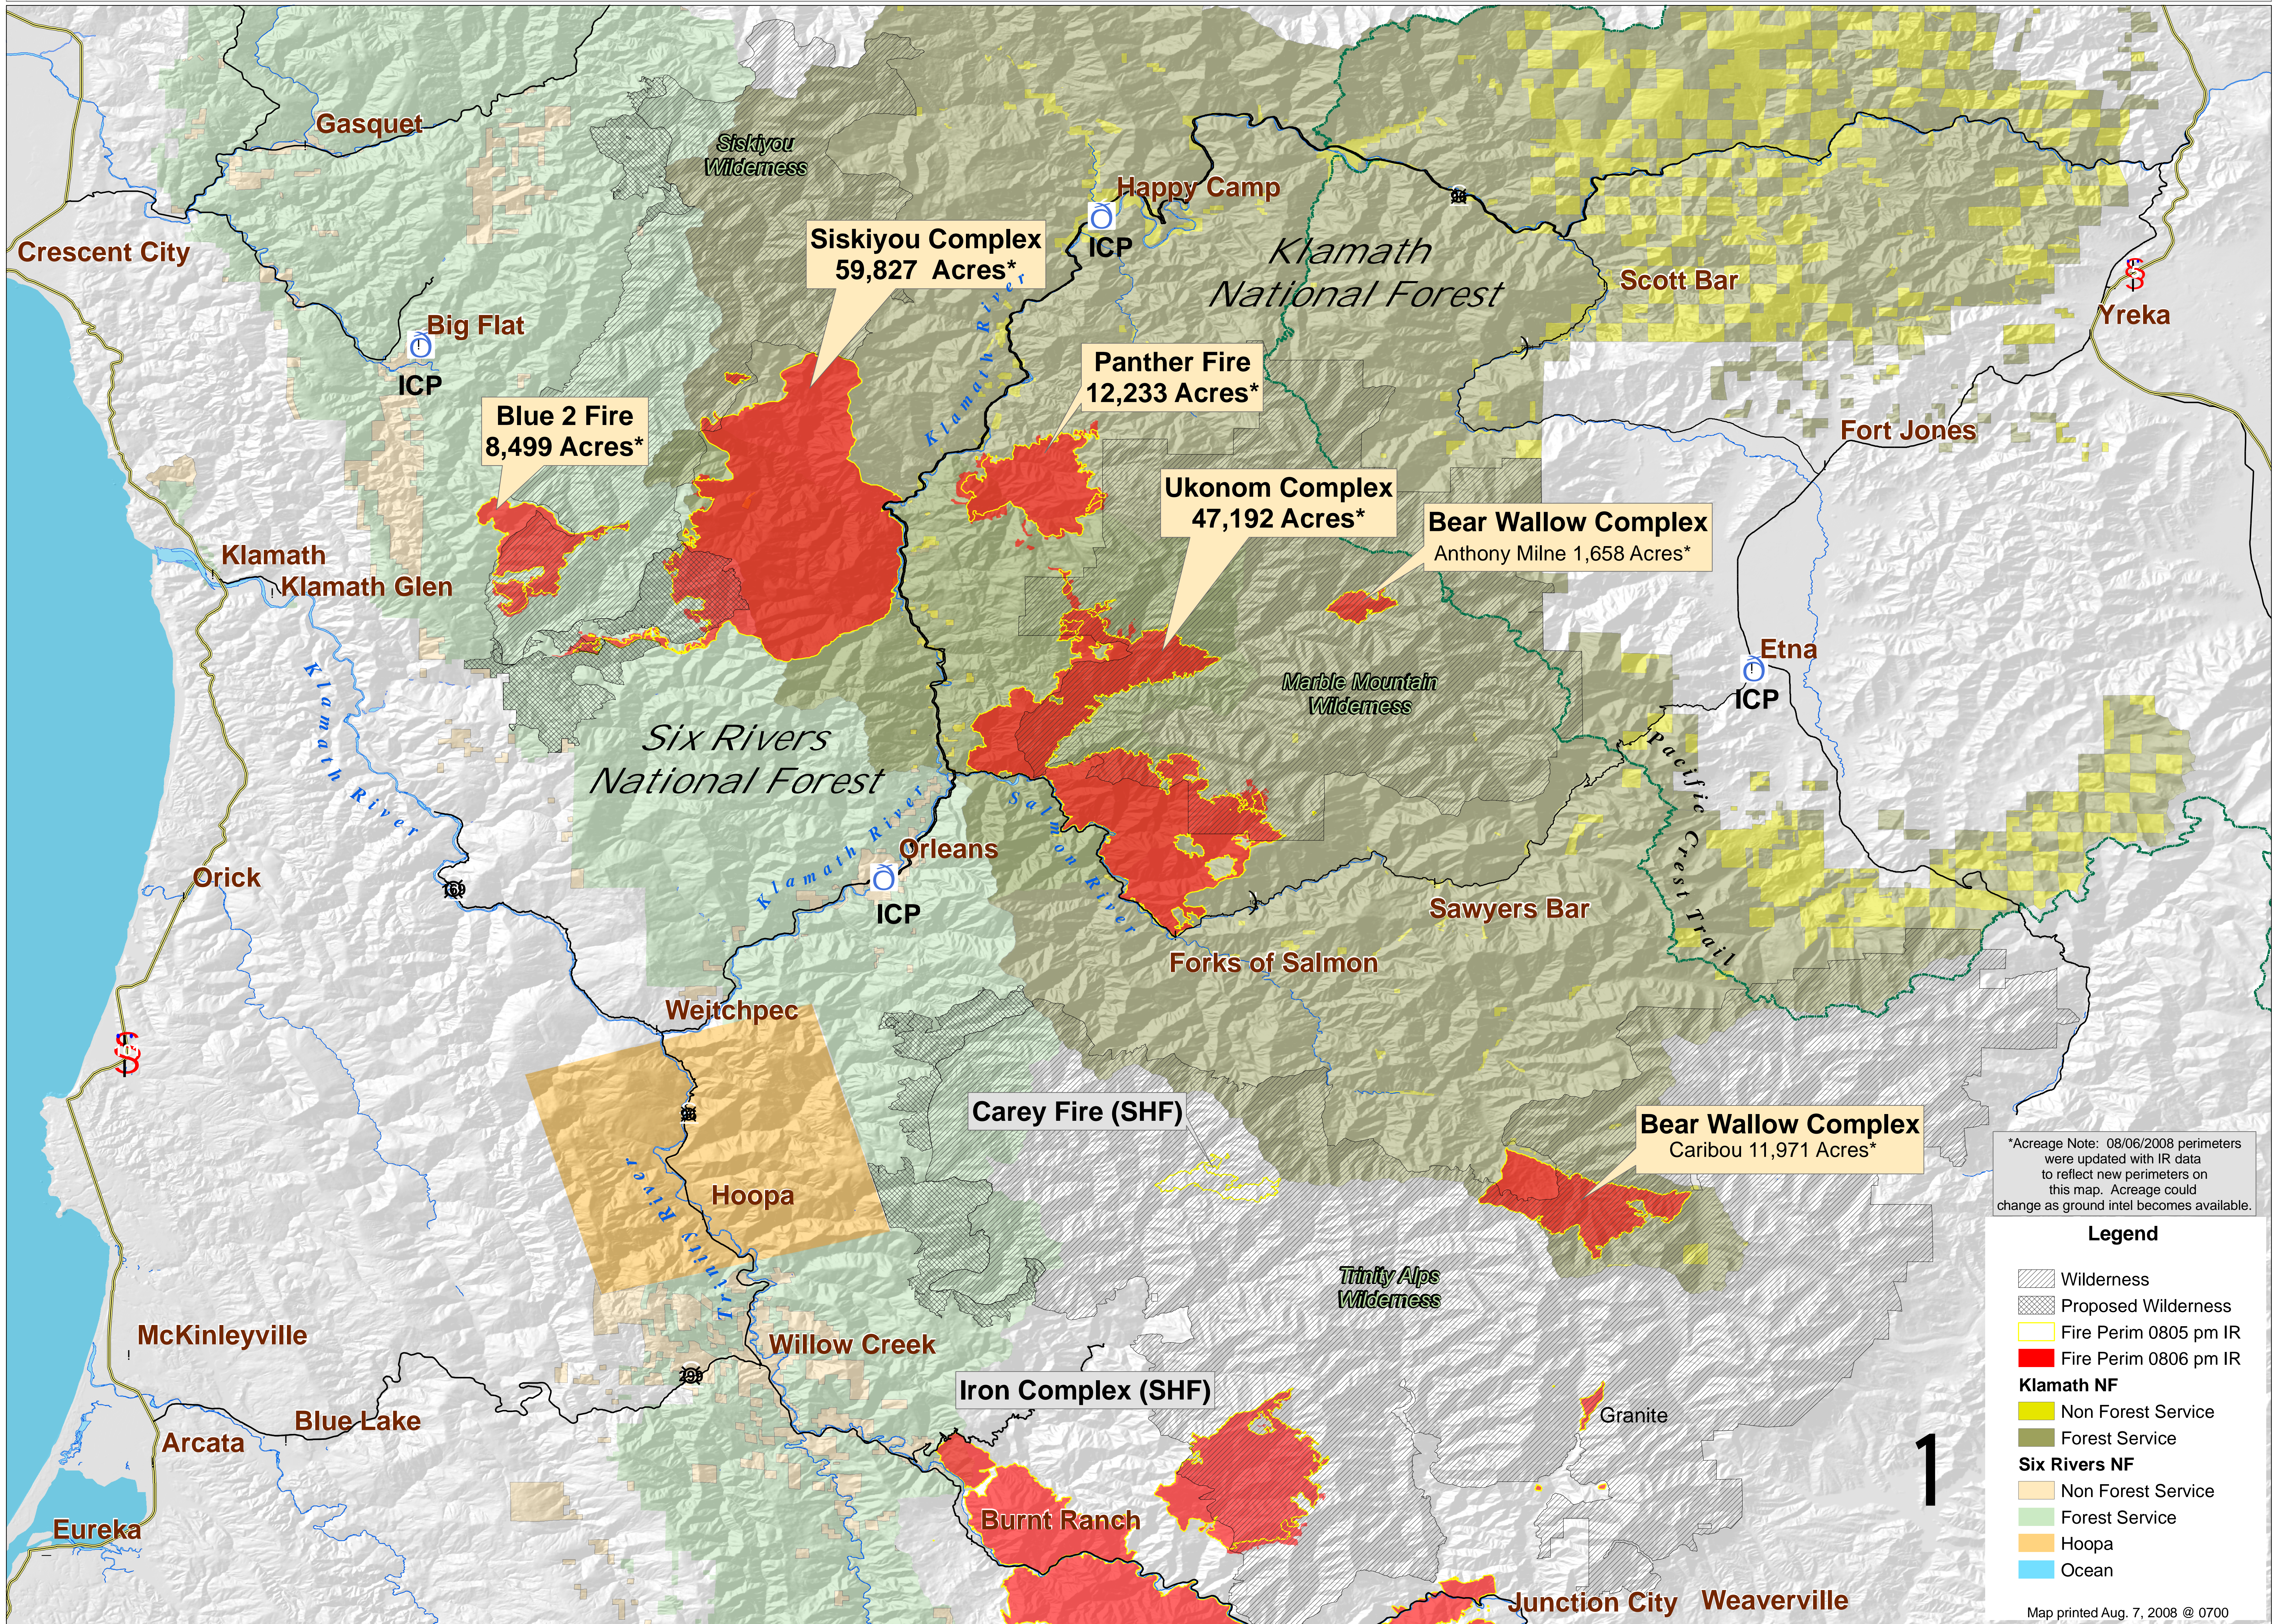

Six Rivers NF & Klamath NF Area Command Team 1 Zimmerman, August 7, 2008

*Acreage Note: 08/06/2008 perimeters were updated with IR data to reflect new perimeters on this map. Acreage could change as ground intel becomes available.

Legend

- Wilderness
- Proposed Wilderness
- Fire Perim 0805 pm IR
- Fire Perim 0806 pm IR
- Klamath NF**
- Non Forest Service
- Forest Service
- Six Rivers NF**
- Non Forest Service
- Forest Service
- Hoopa
- Ocean