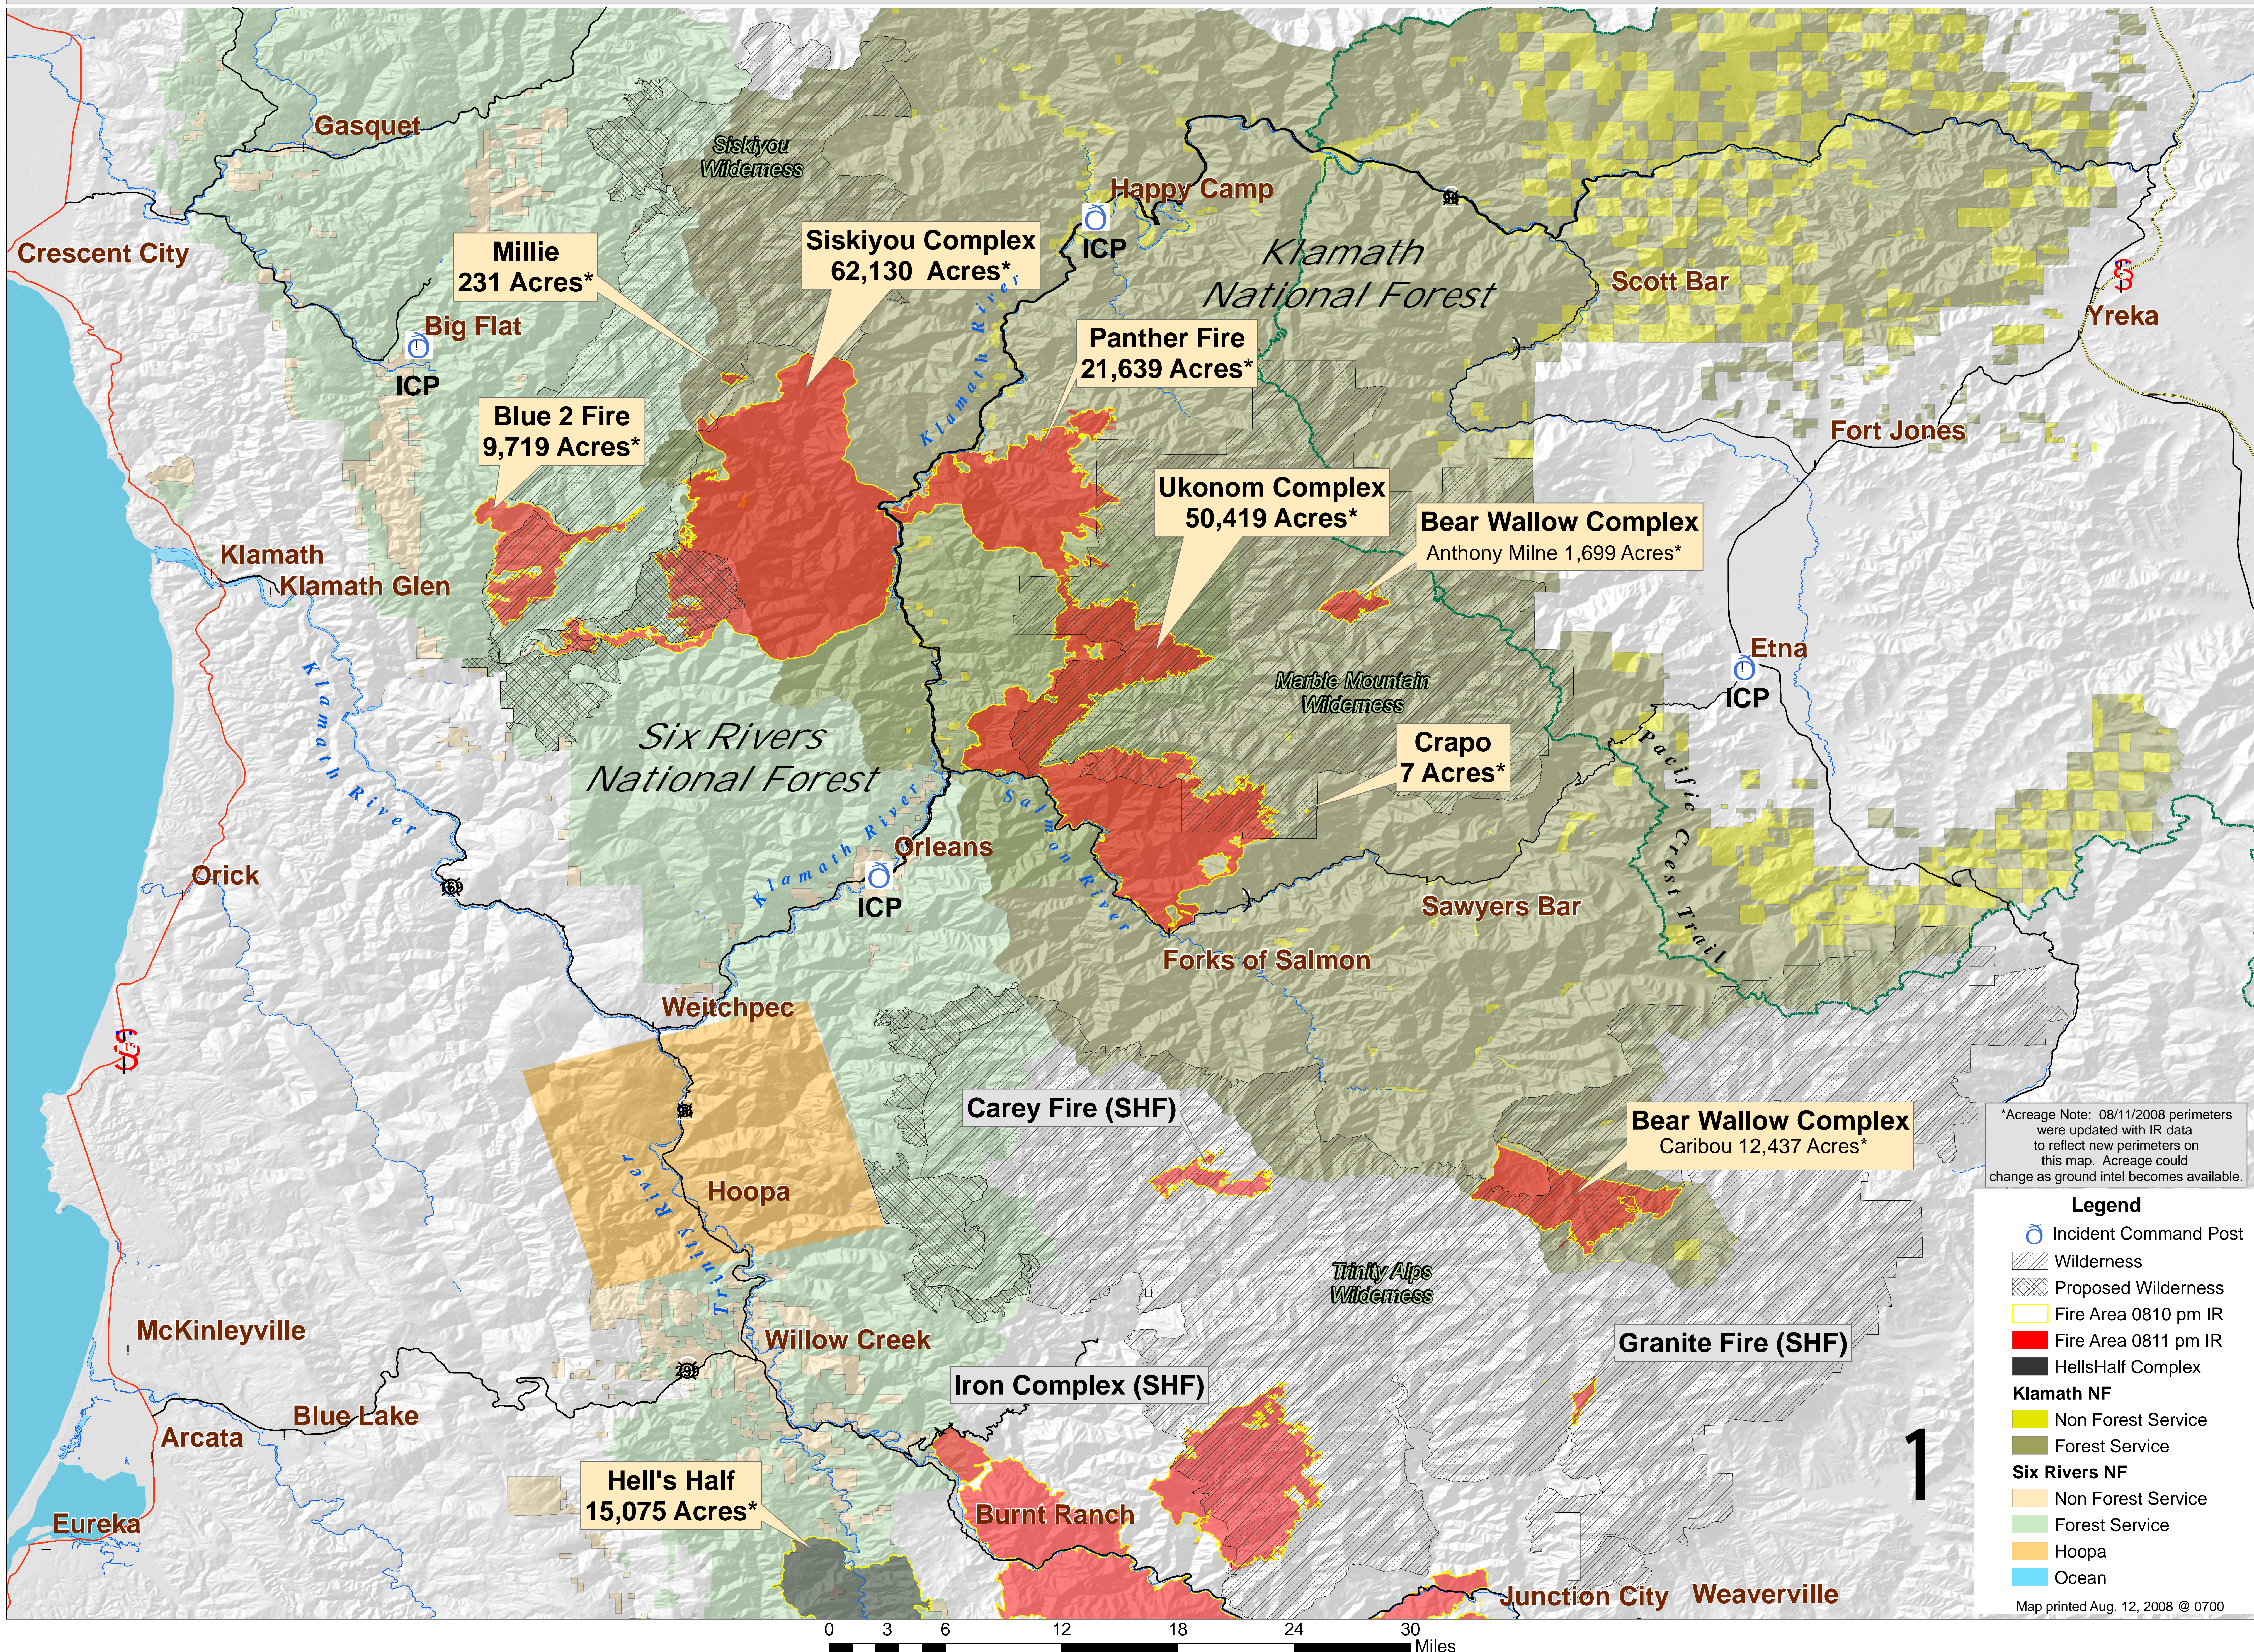

Six Rivers NF & Klamath NF Area Command Team 1 Zimmerman, August 12, 2008

*Acreage Note: 08/11/2008 perimeters were updated with IR data to reflect new perimeters on this map. Acreage could change as ground intel becomes available.

Legend

- Incident Command Post
- Wilderness
- Proposed Wilderness
- Fire Area 0810 pm IR
- Fire Area 0811 pm IR
- HellsHalf Complex
- Klamath NF**
 - Non Forest Service
 - Forest Service
- Six Rivers NF**
 - Non Forest Service
 - Forest Service
 - Hoopa
 - Ocean