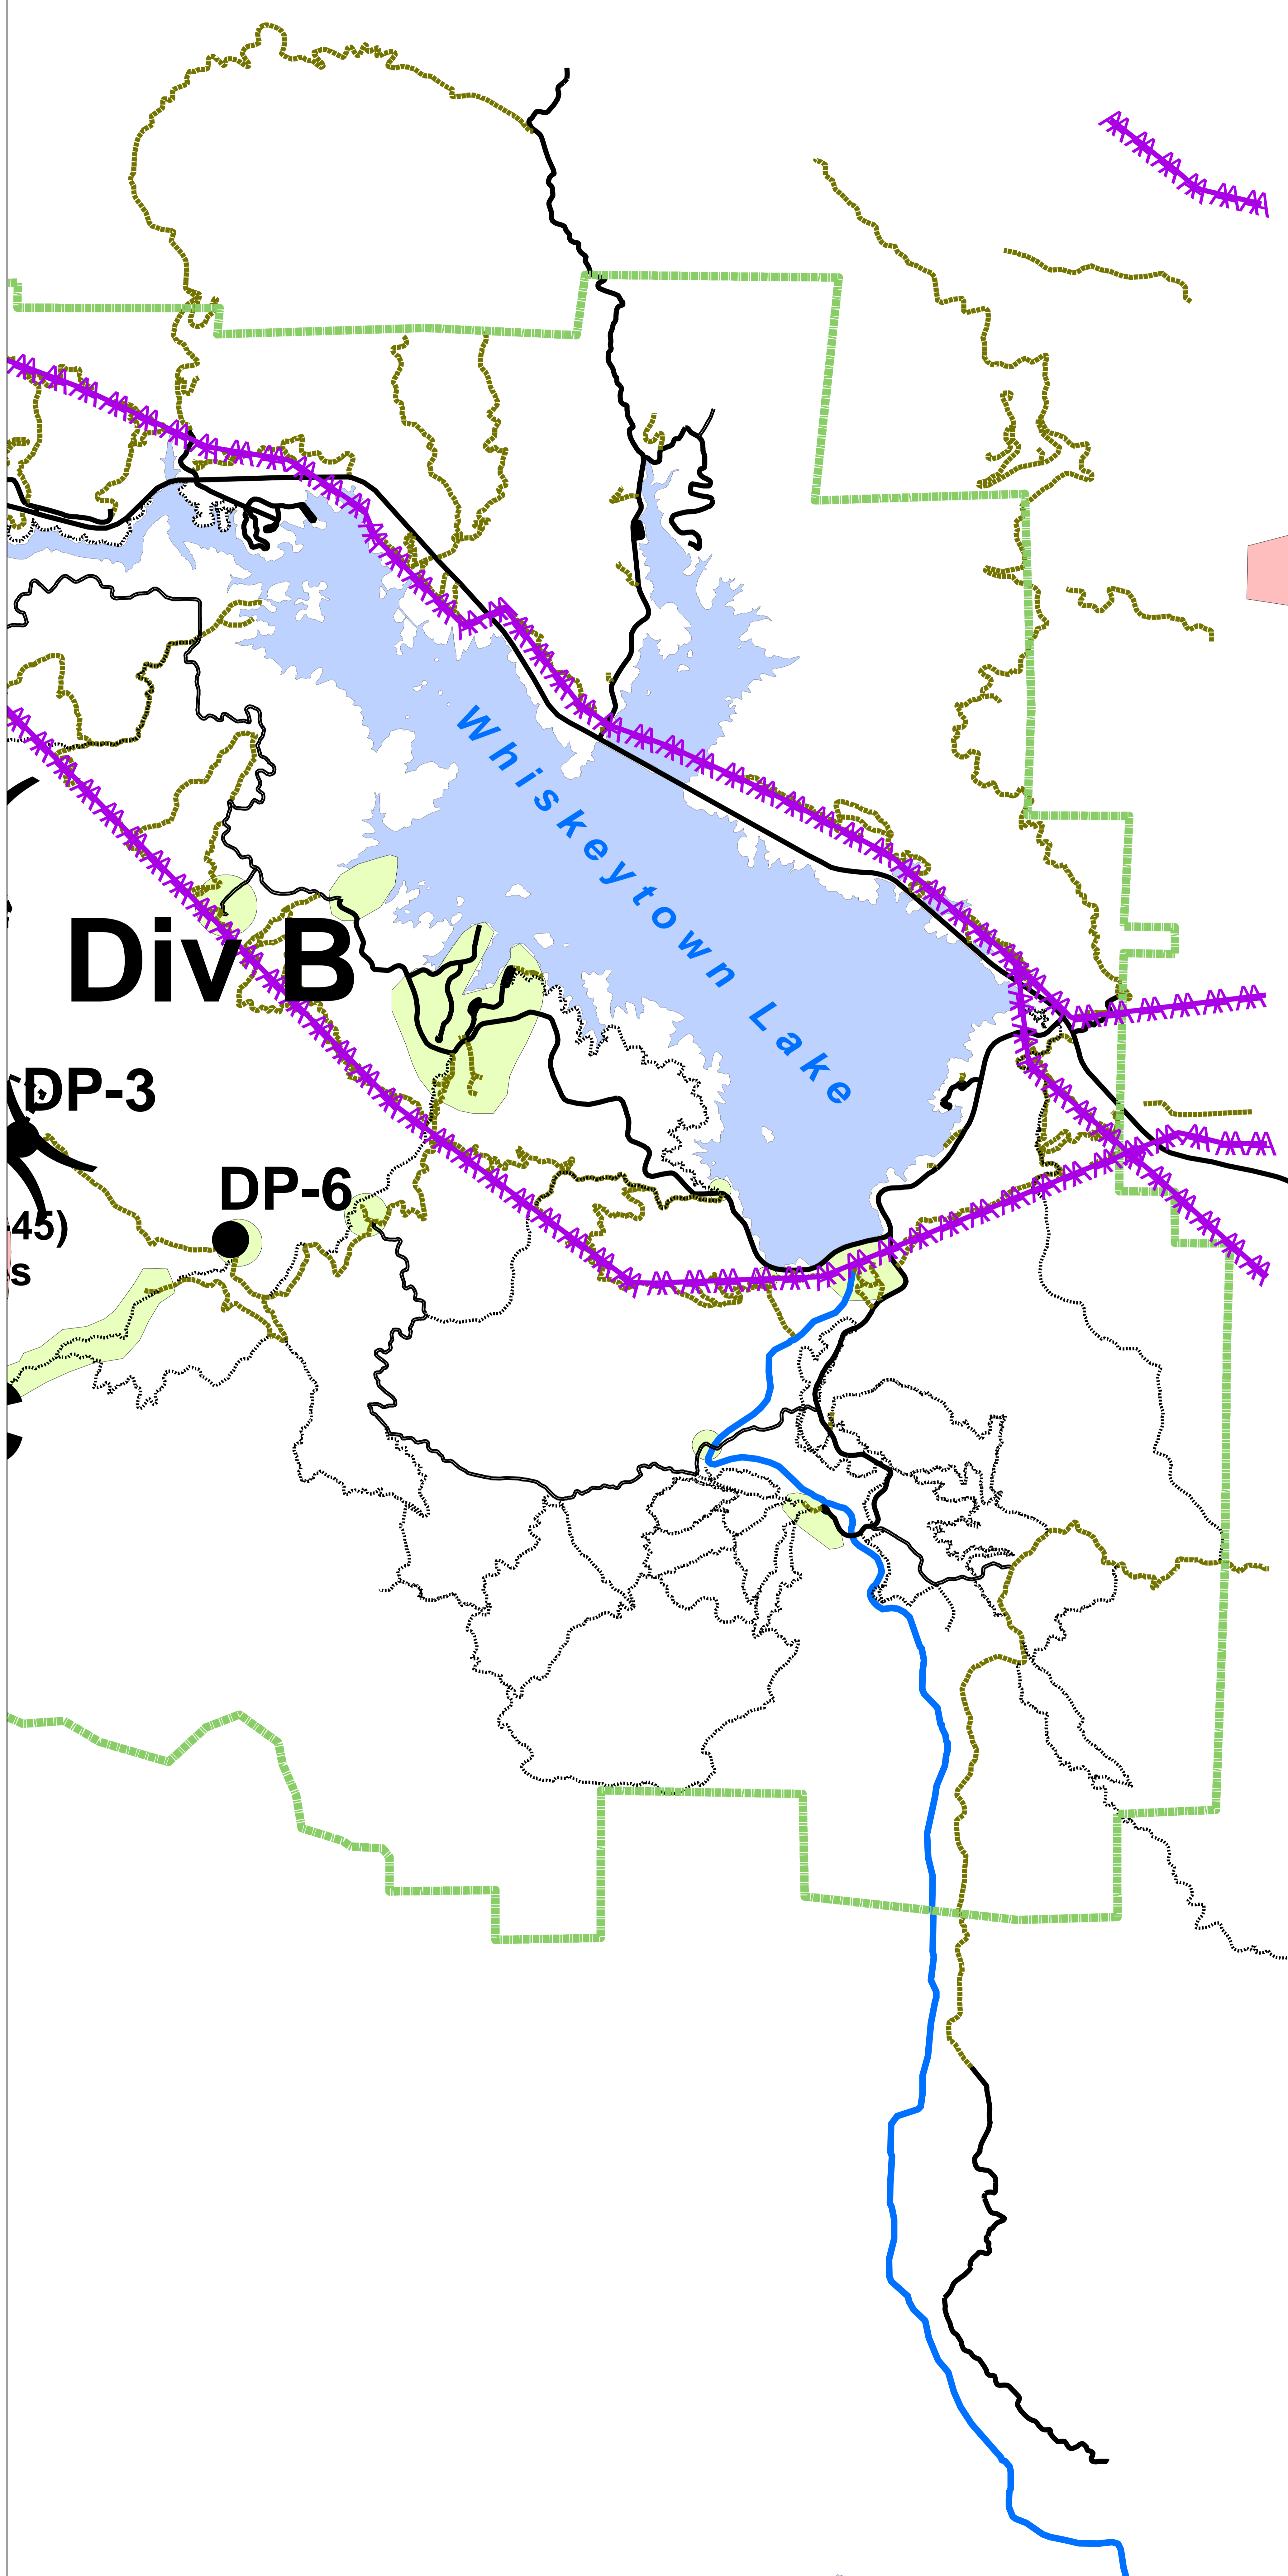

## Whiskeytown National Recreation Area

### Legend

- Drop Points
- ..... Trails
- - - - - Dirt Roads
- Gravel Roads
- Paved Roads
- AAAAAA Power Lines
- - - - - Park Boundary
- - - - - Proposed Handline
- Fire as of 26JUN
- Priority Areas