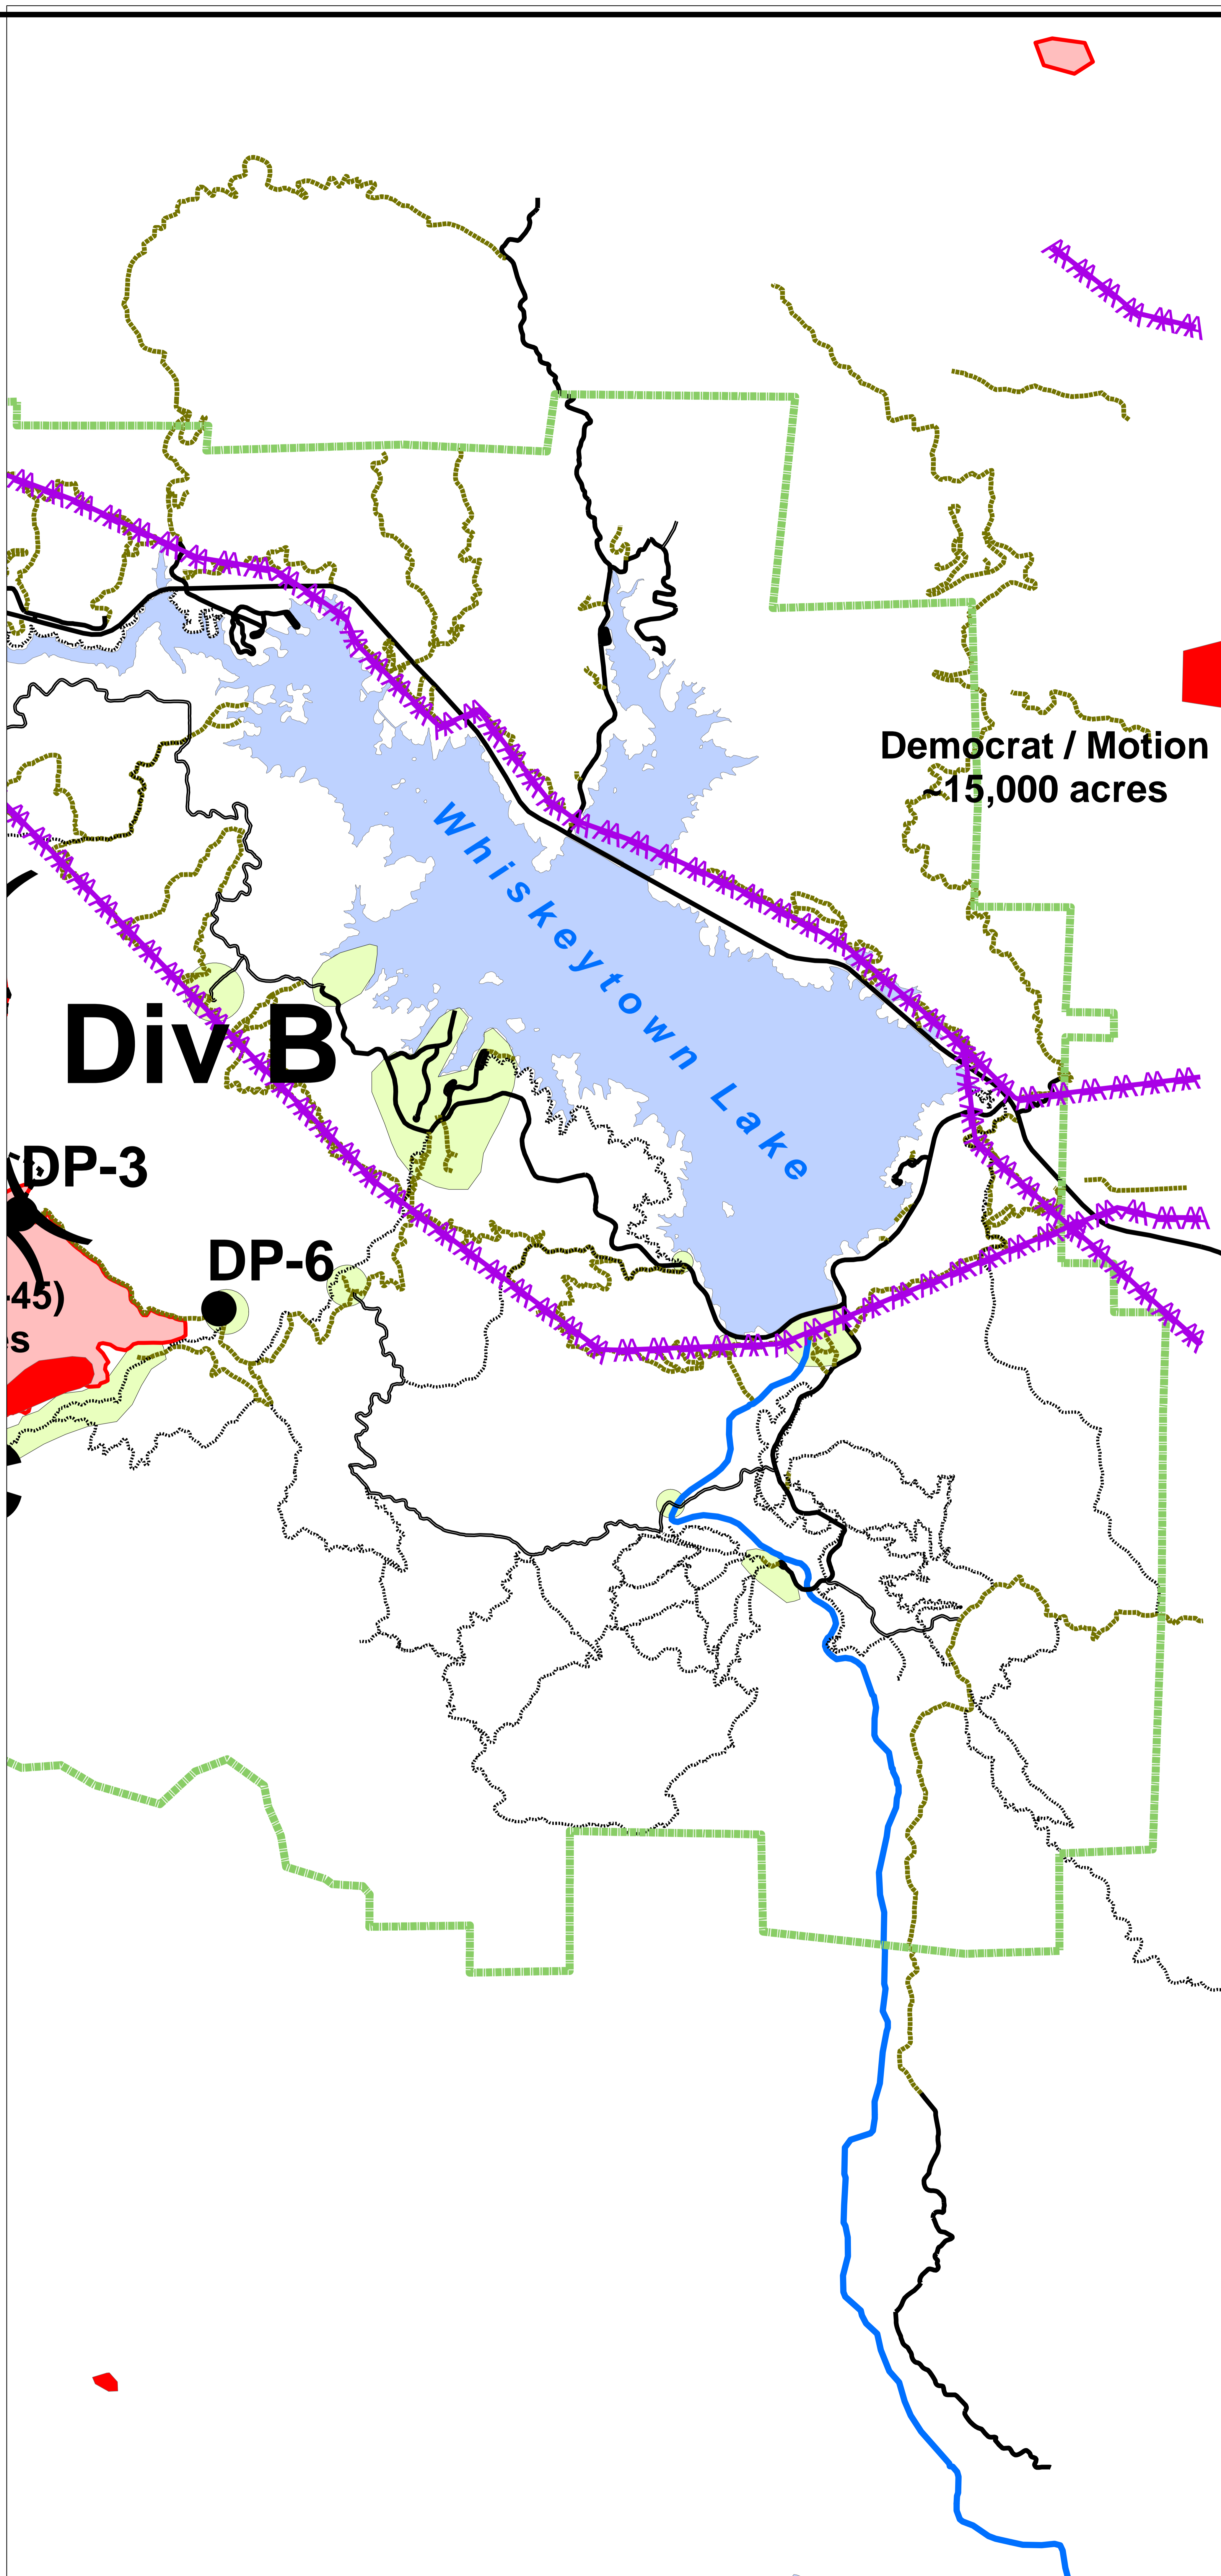

Whiskeytown National Recreation Area

Legend

- Drop Points
- Proposed Handline
- Power Lines
- Park Boundary
- Trails
- Dirt Roads
- Gravel Roads
- Paved Roads
- IR 20080628 0109
- Fire as of 20080628
- Priority Areas