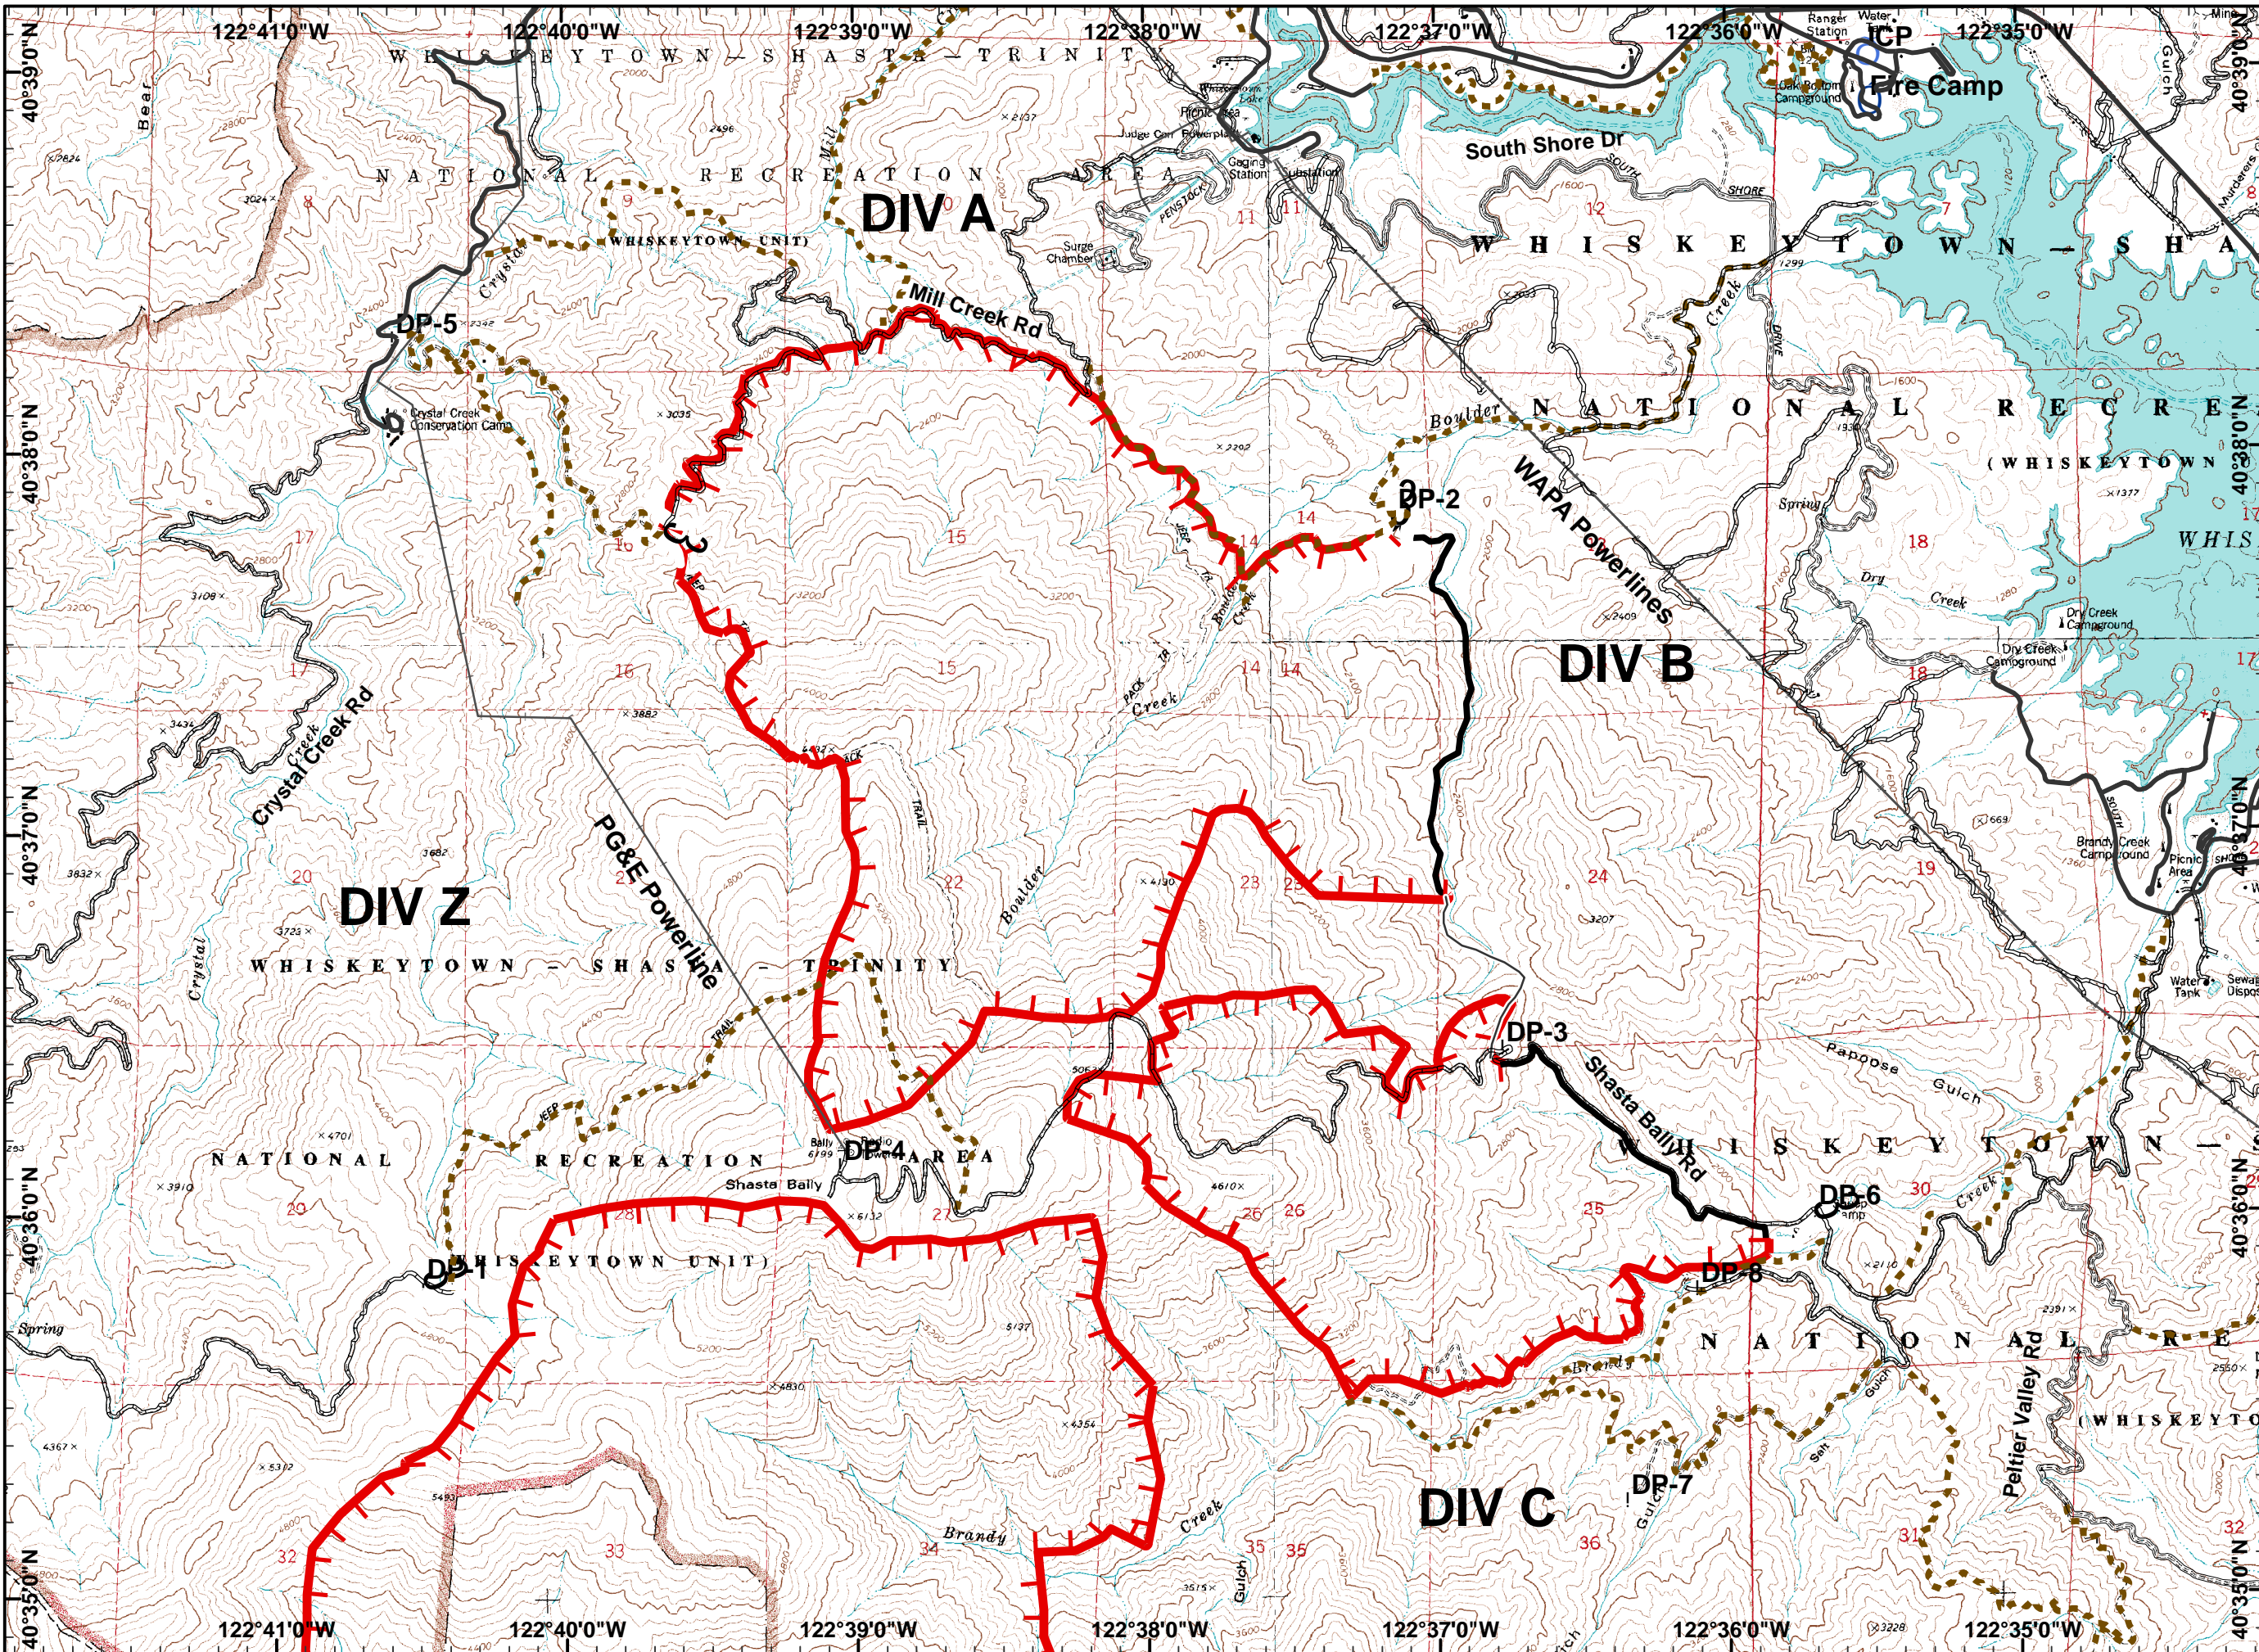

July 1, 2008

# Whiskeytown Complex IAP Map

- Drop Point
- Dirt Road
- Gravel Road
- Paved Road
- Trails
- Division Break
- Completed Line
- Completed Handline
- Fire Area

S. Adams, GISS  
Northern Rockies IMT2  
Western Montana Zone