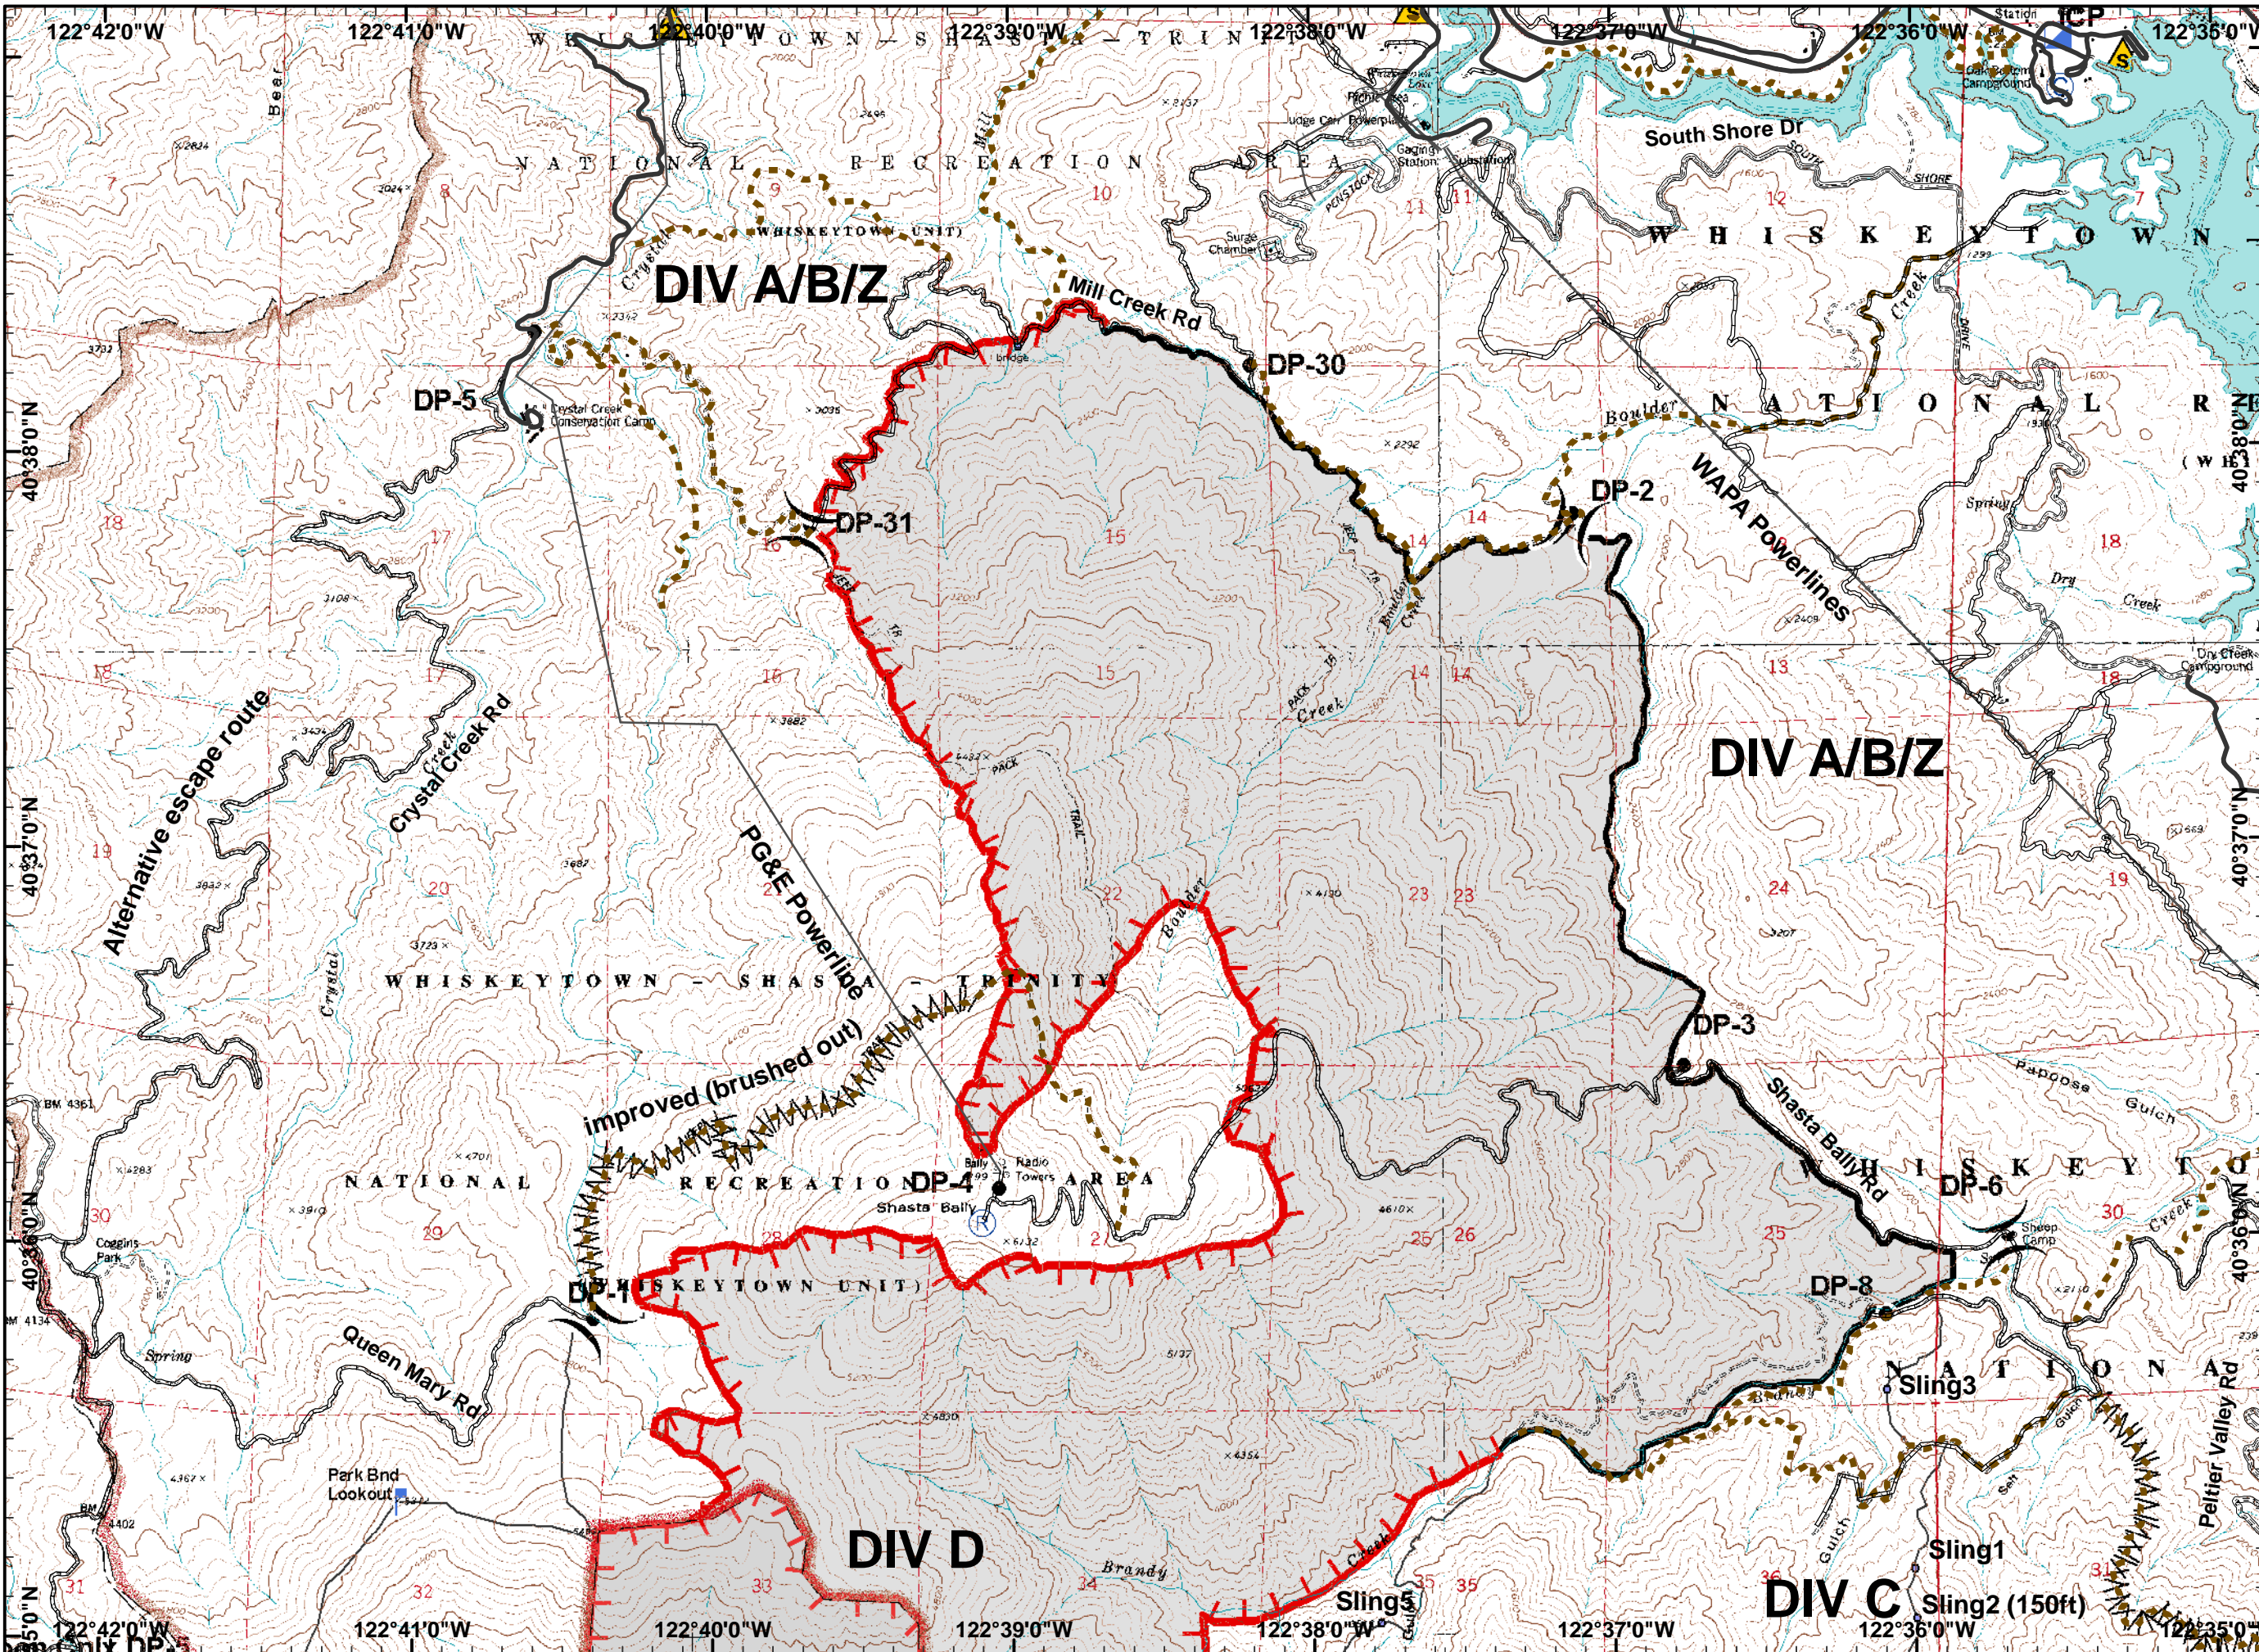

July 8, 2008

Whiskeytown Fire IAP Map

Page 1 of 3

- Safety Zone
- Staging Area
- Drop Point
- Repeater
- Dirt Road
- Gravel Road
- Paved Road
- Trails
- Division Break
- Completed Line
- Completed Handline
- Improved Rd/trail (line break)
- Fire Area

S. Adams, GISS
Northern Rockies IMT2
Western Montana Zone