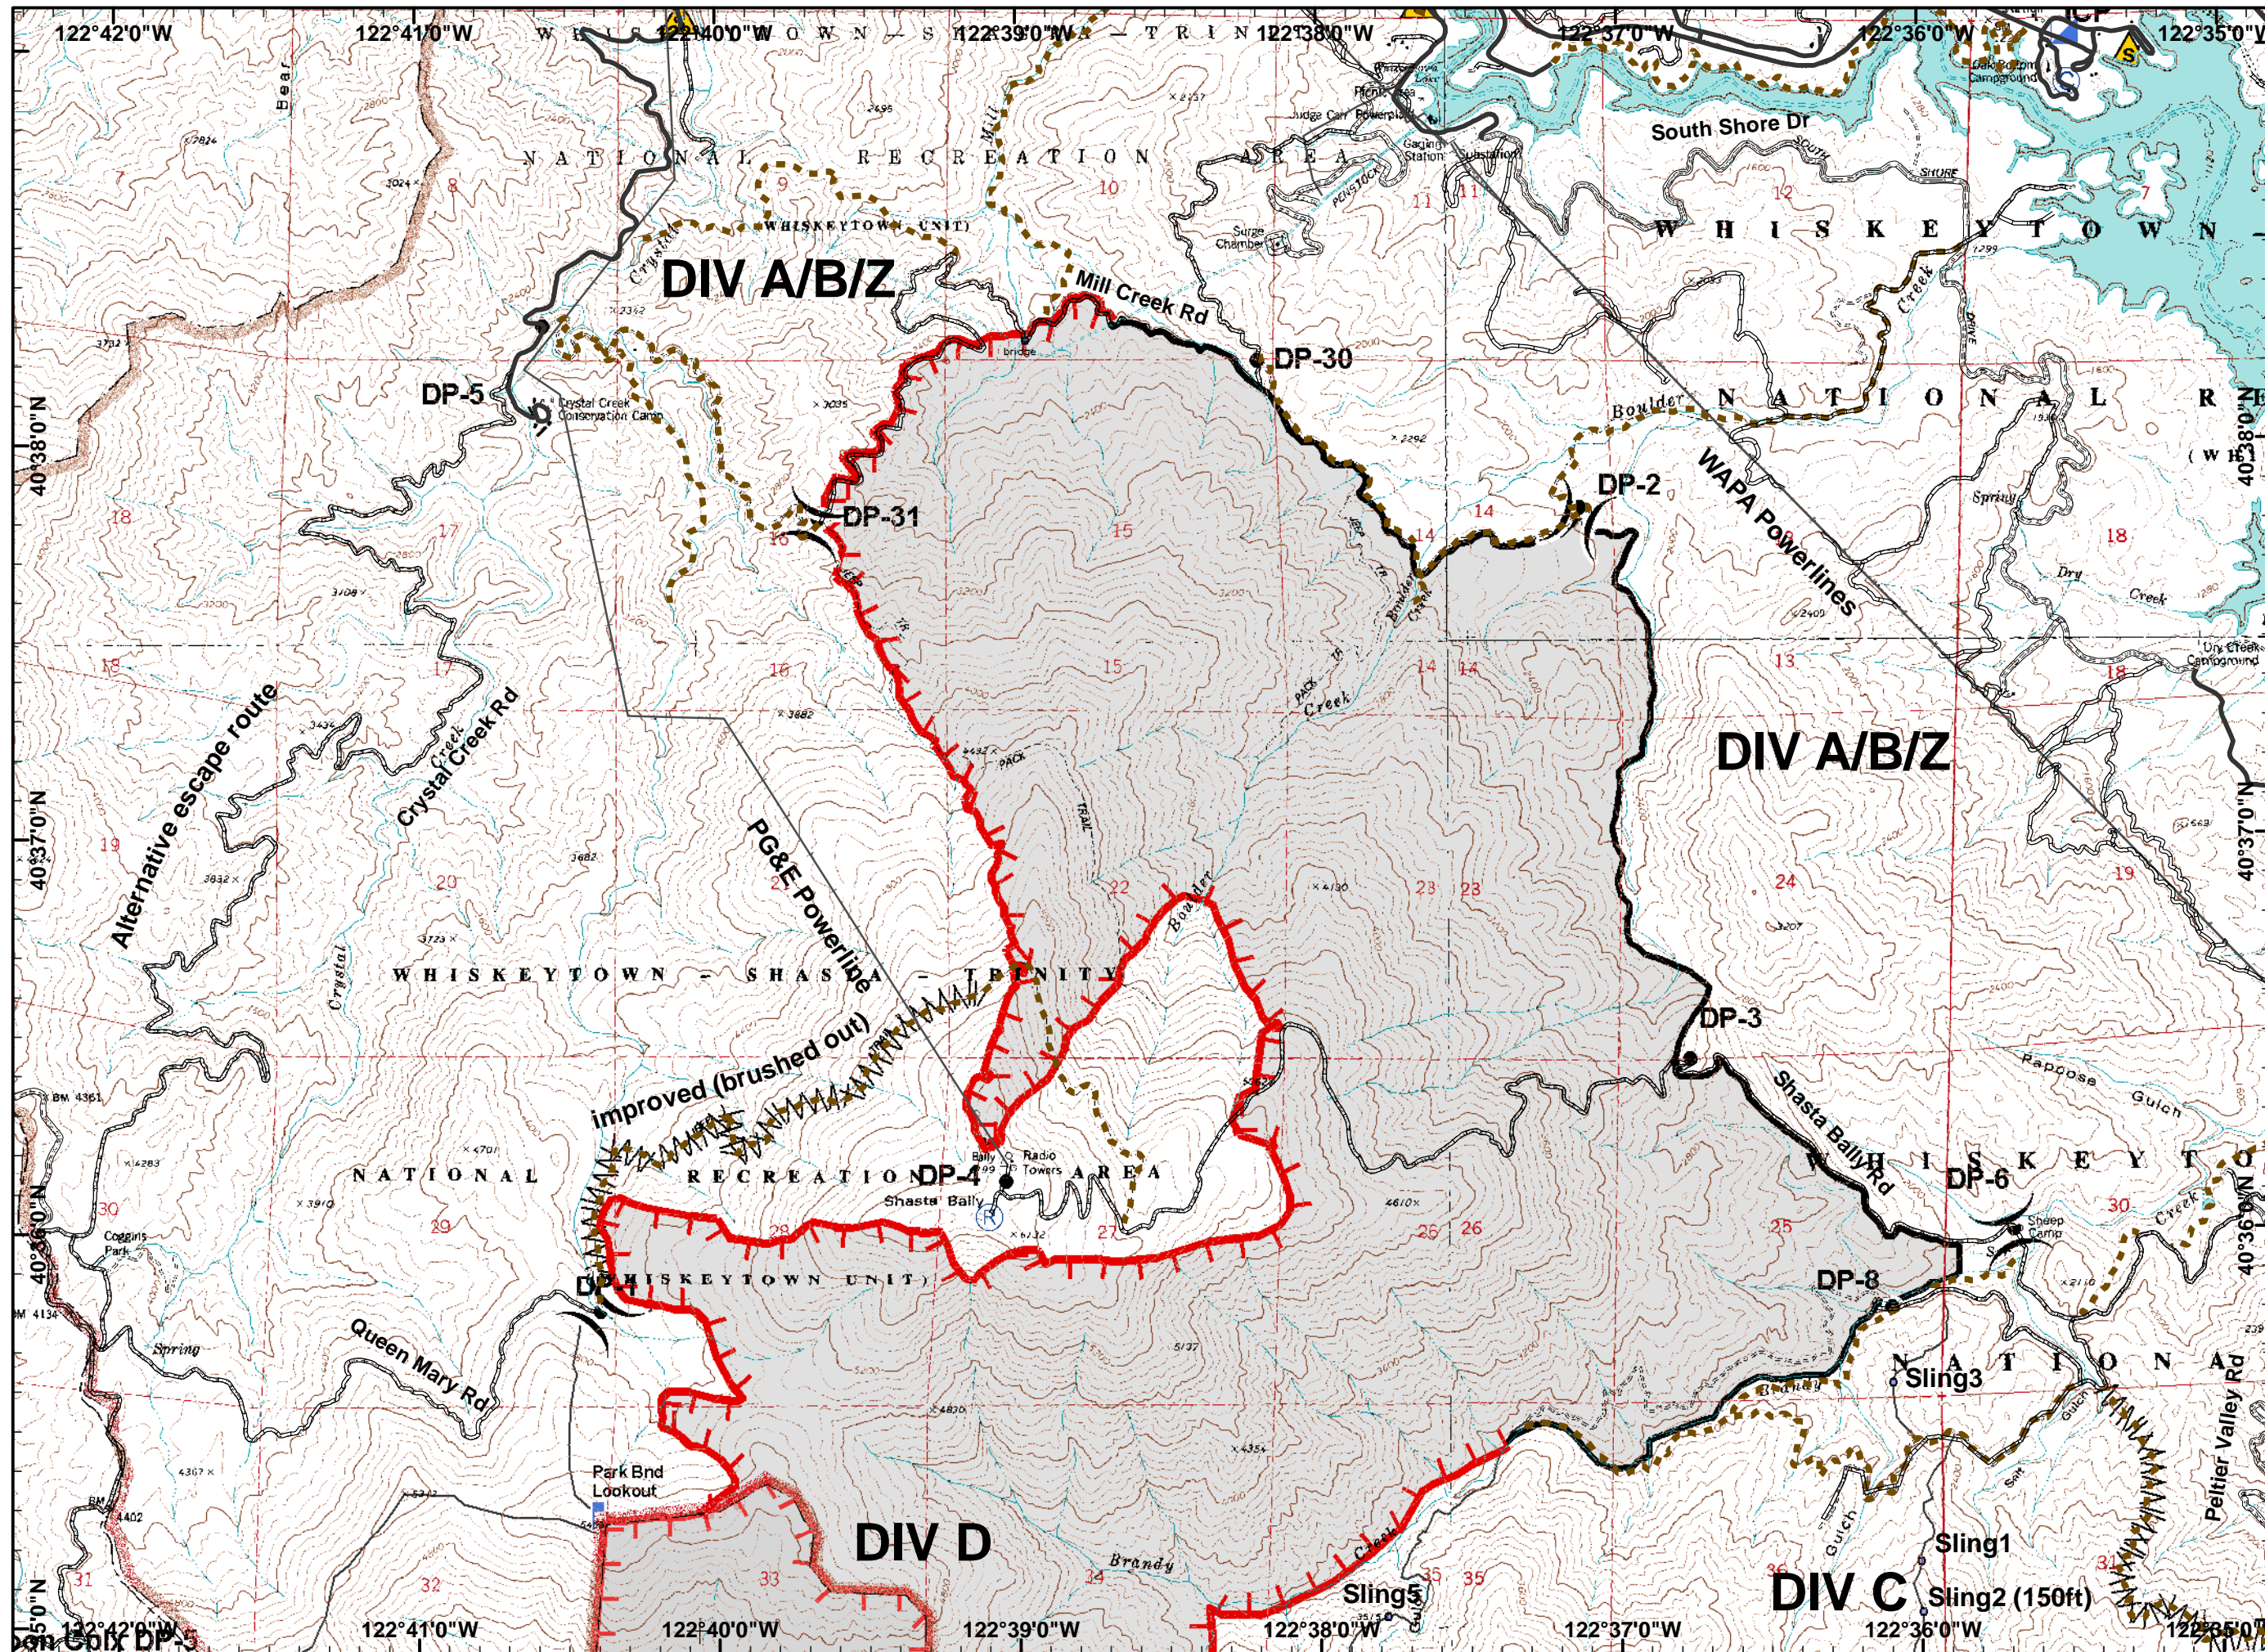

# Whiskeytown Fire IAP Map

Page 1 of 3

- Safety Zone
- Staging Area
- Drop Point
- Repeater
- Dirt Road
- Gravel Road
- Paved Road
- Trails
- Division Break
- Completed Line
- Completed Handline
- Improved Rd/trail (line break)
- Fire Area

S. Adams, GISS  
Northern Rockies IMT2  
Western Montana Zone