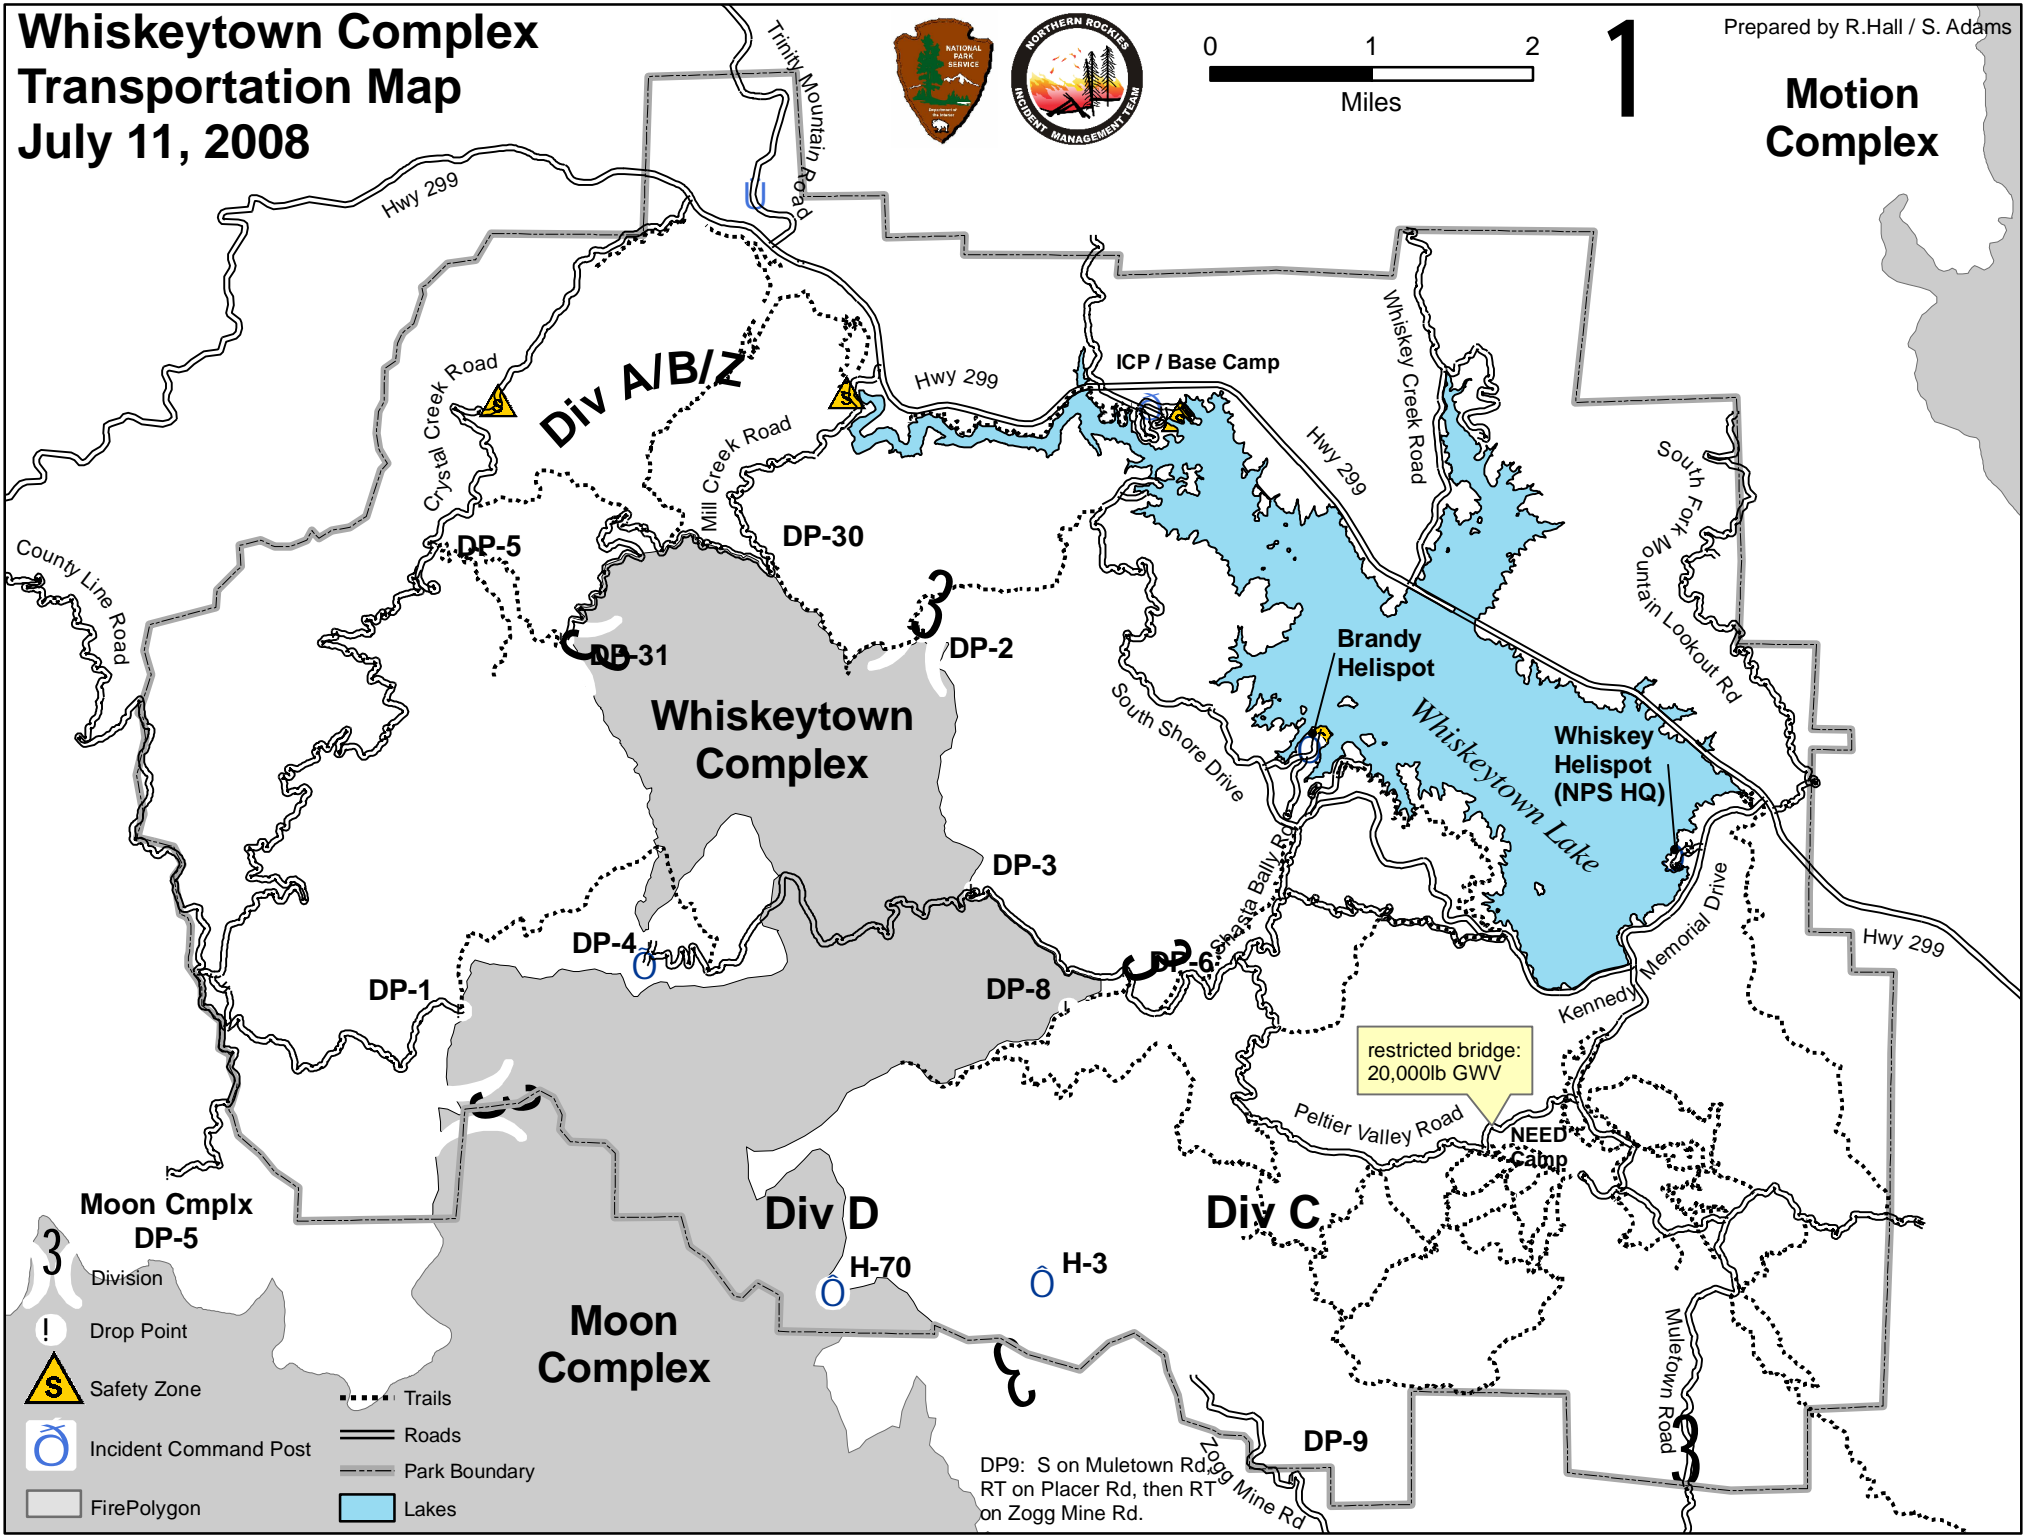

Whiskeytown Complex Transportation Map July 11, 2008

1

Prepared by R.Hall / S. Adams

Motion Complex

- Division
- Drop Point
- Safety Zone
- Incident Command Post
- FirePolygon
- Trails
- Roads
- Park Boundary
- Lakes

DP9: S on Muletown Rd, RT on Placer Rd, then RT on Zogg Mine Rd.