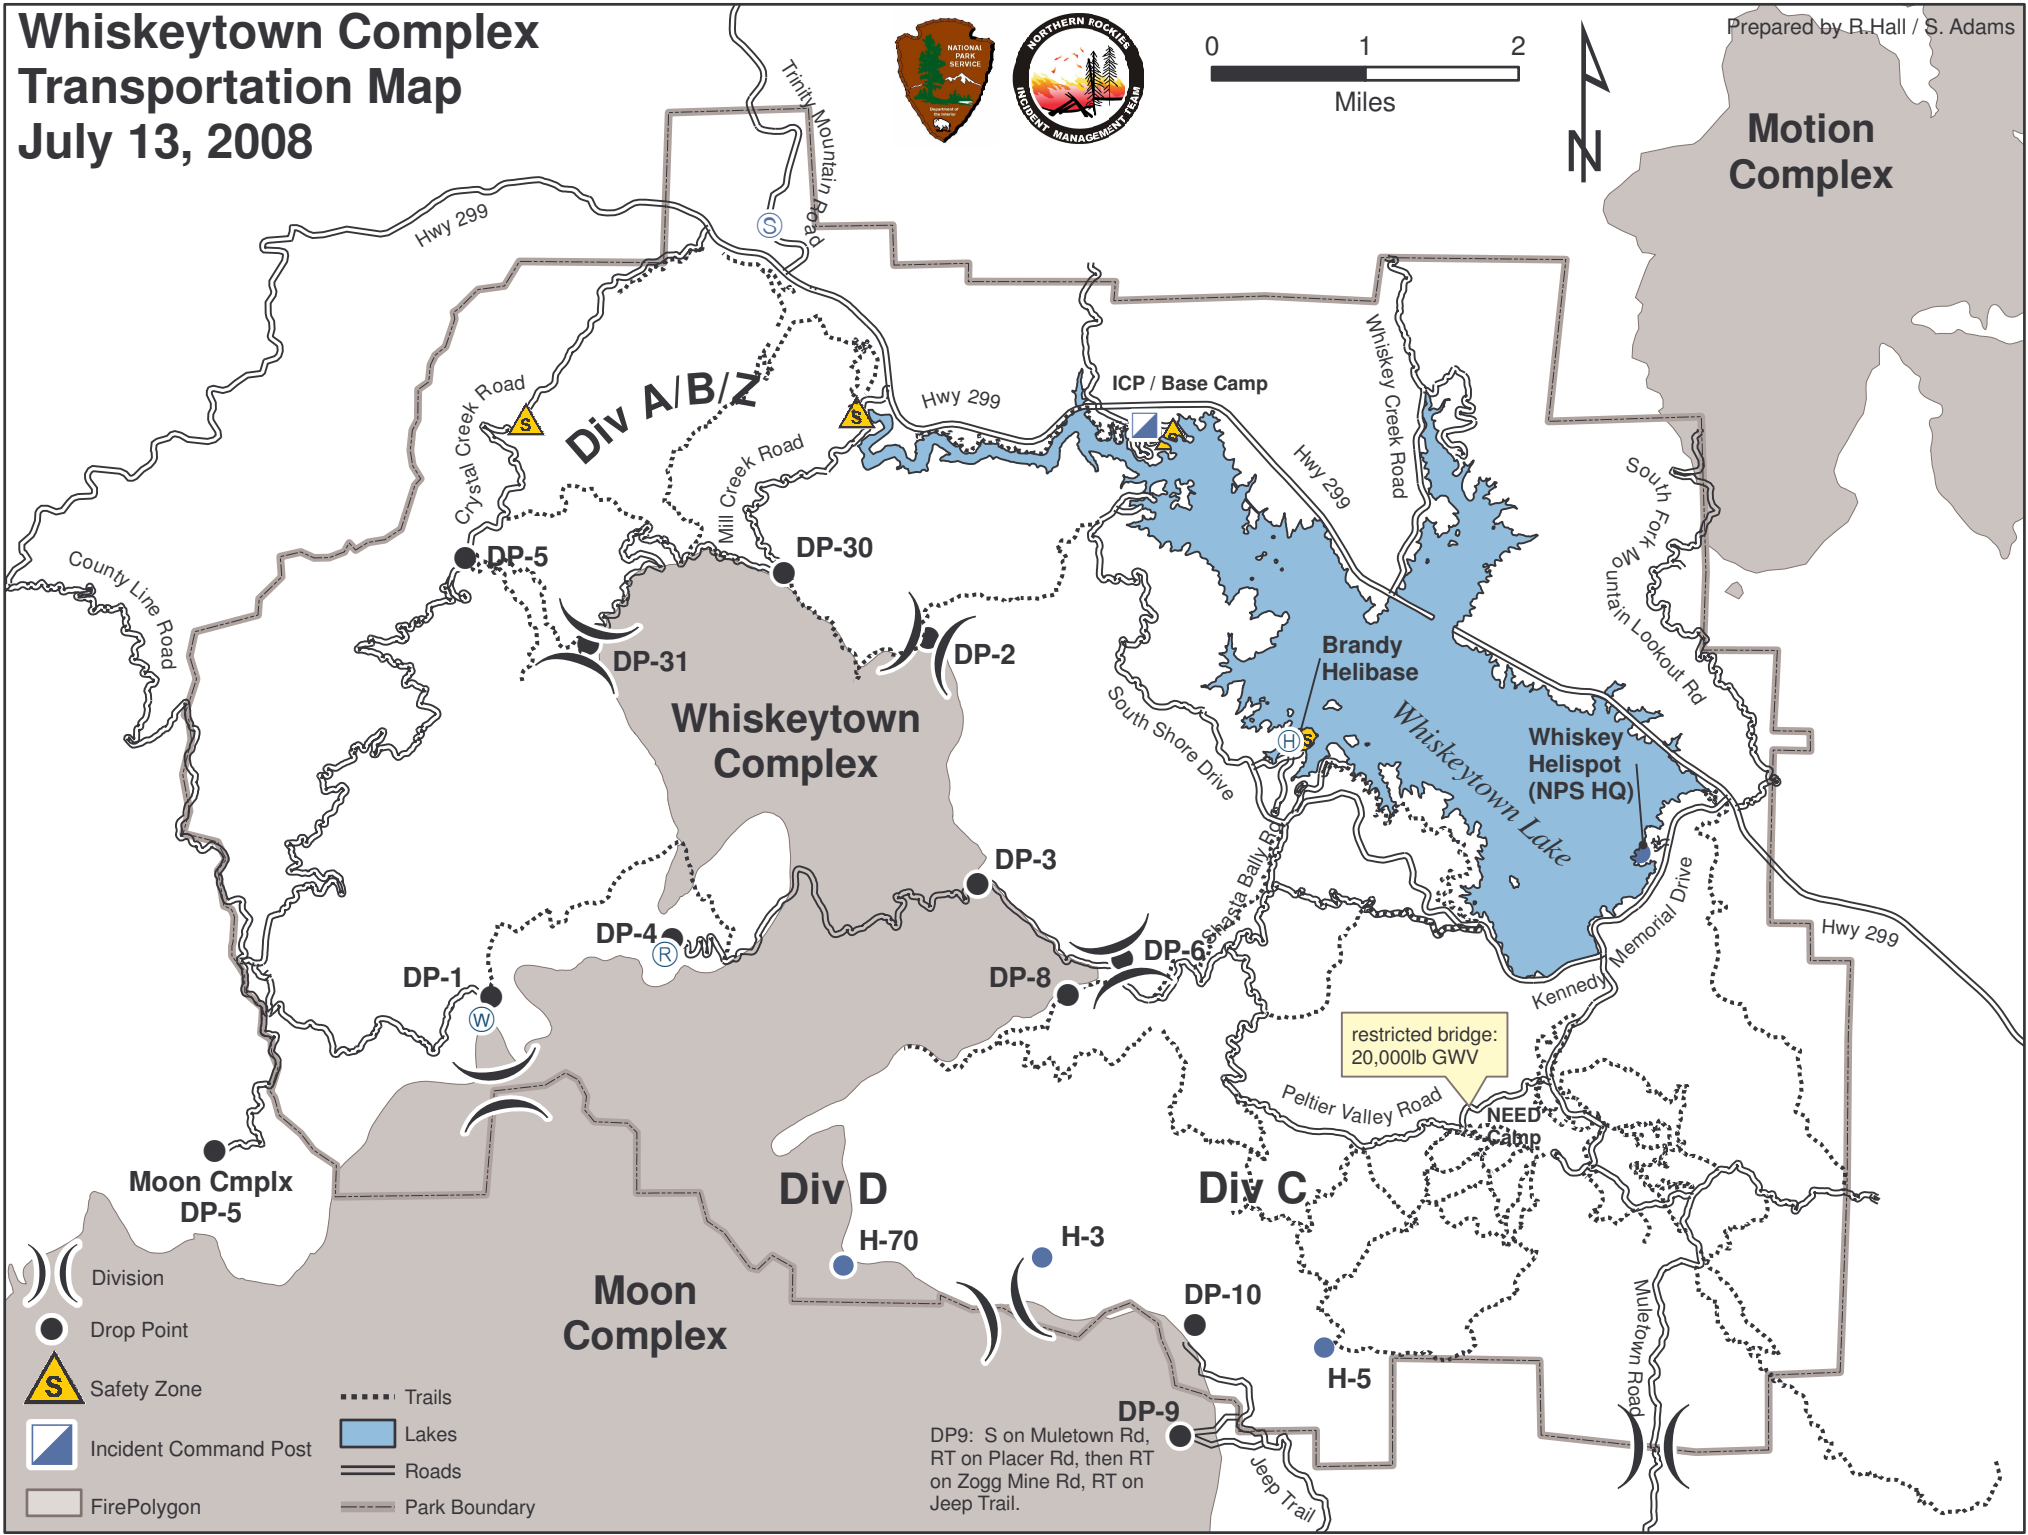

Whiskeytown Complex Transportation Map July 13, 2008

Prepared by R. Hall / S. Adams

Motion Complex

- Division
- Drop Point
- Safety Zone
- Incident Command Post
- FirePolygon
- Trails
- Lakes
- Roads
- Park Boundary

DP9: S on Muletown Rd, RT on Placer Rd, then RT on Zogg Mine Rd, RT on Jeep Trail.