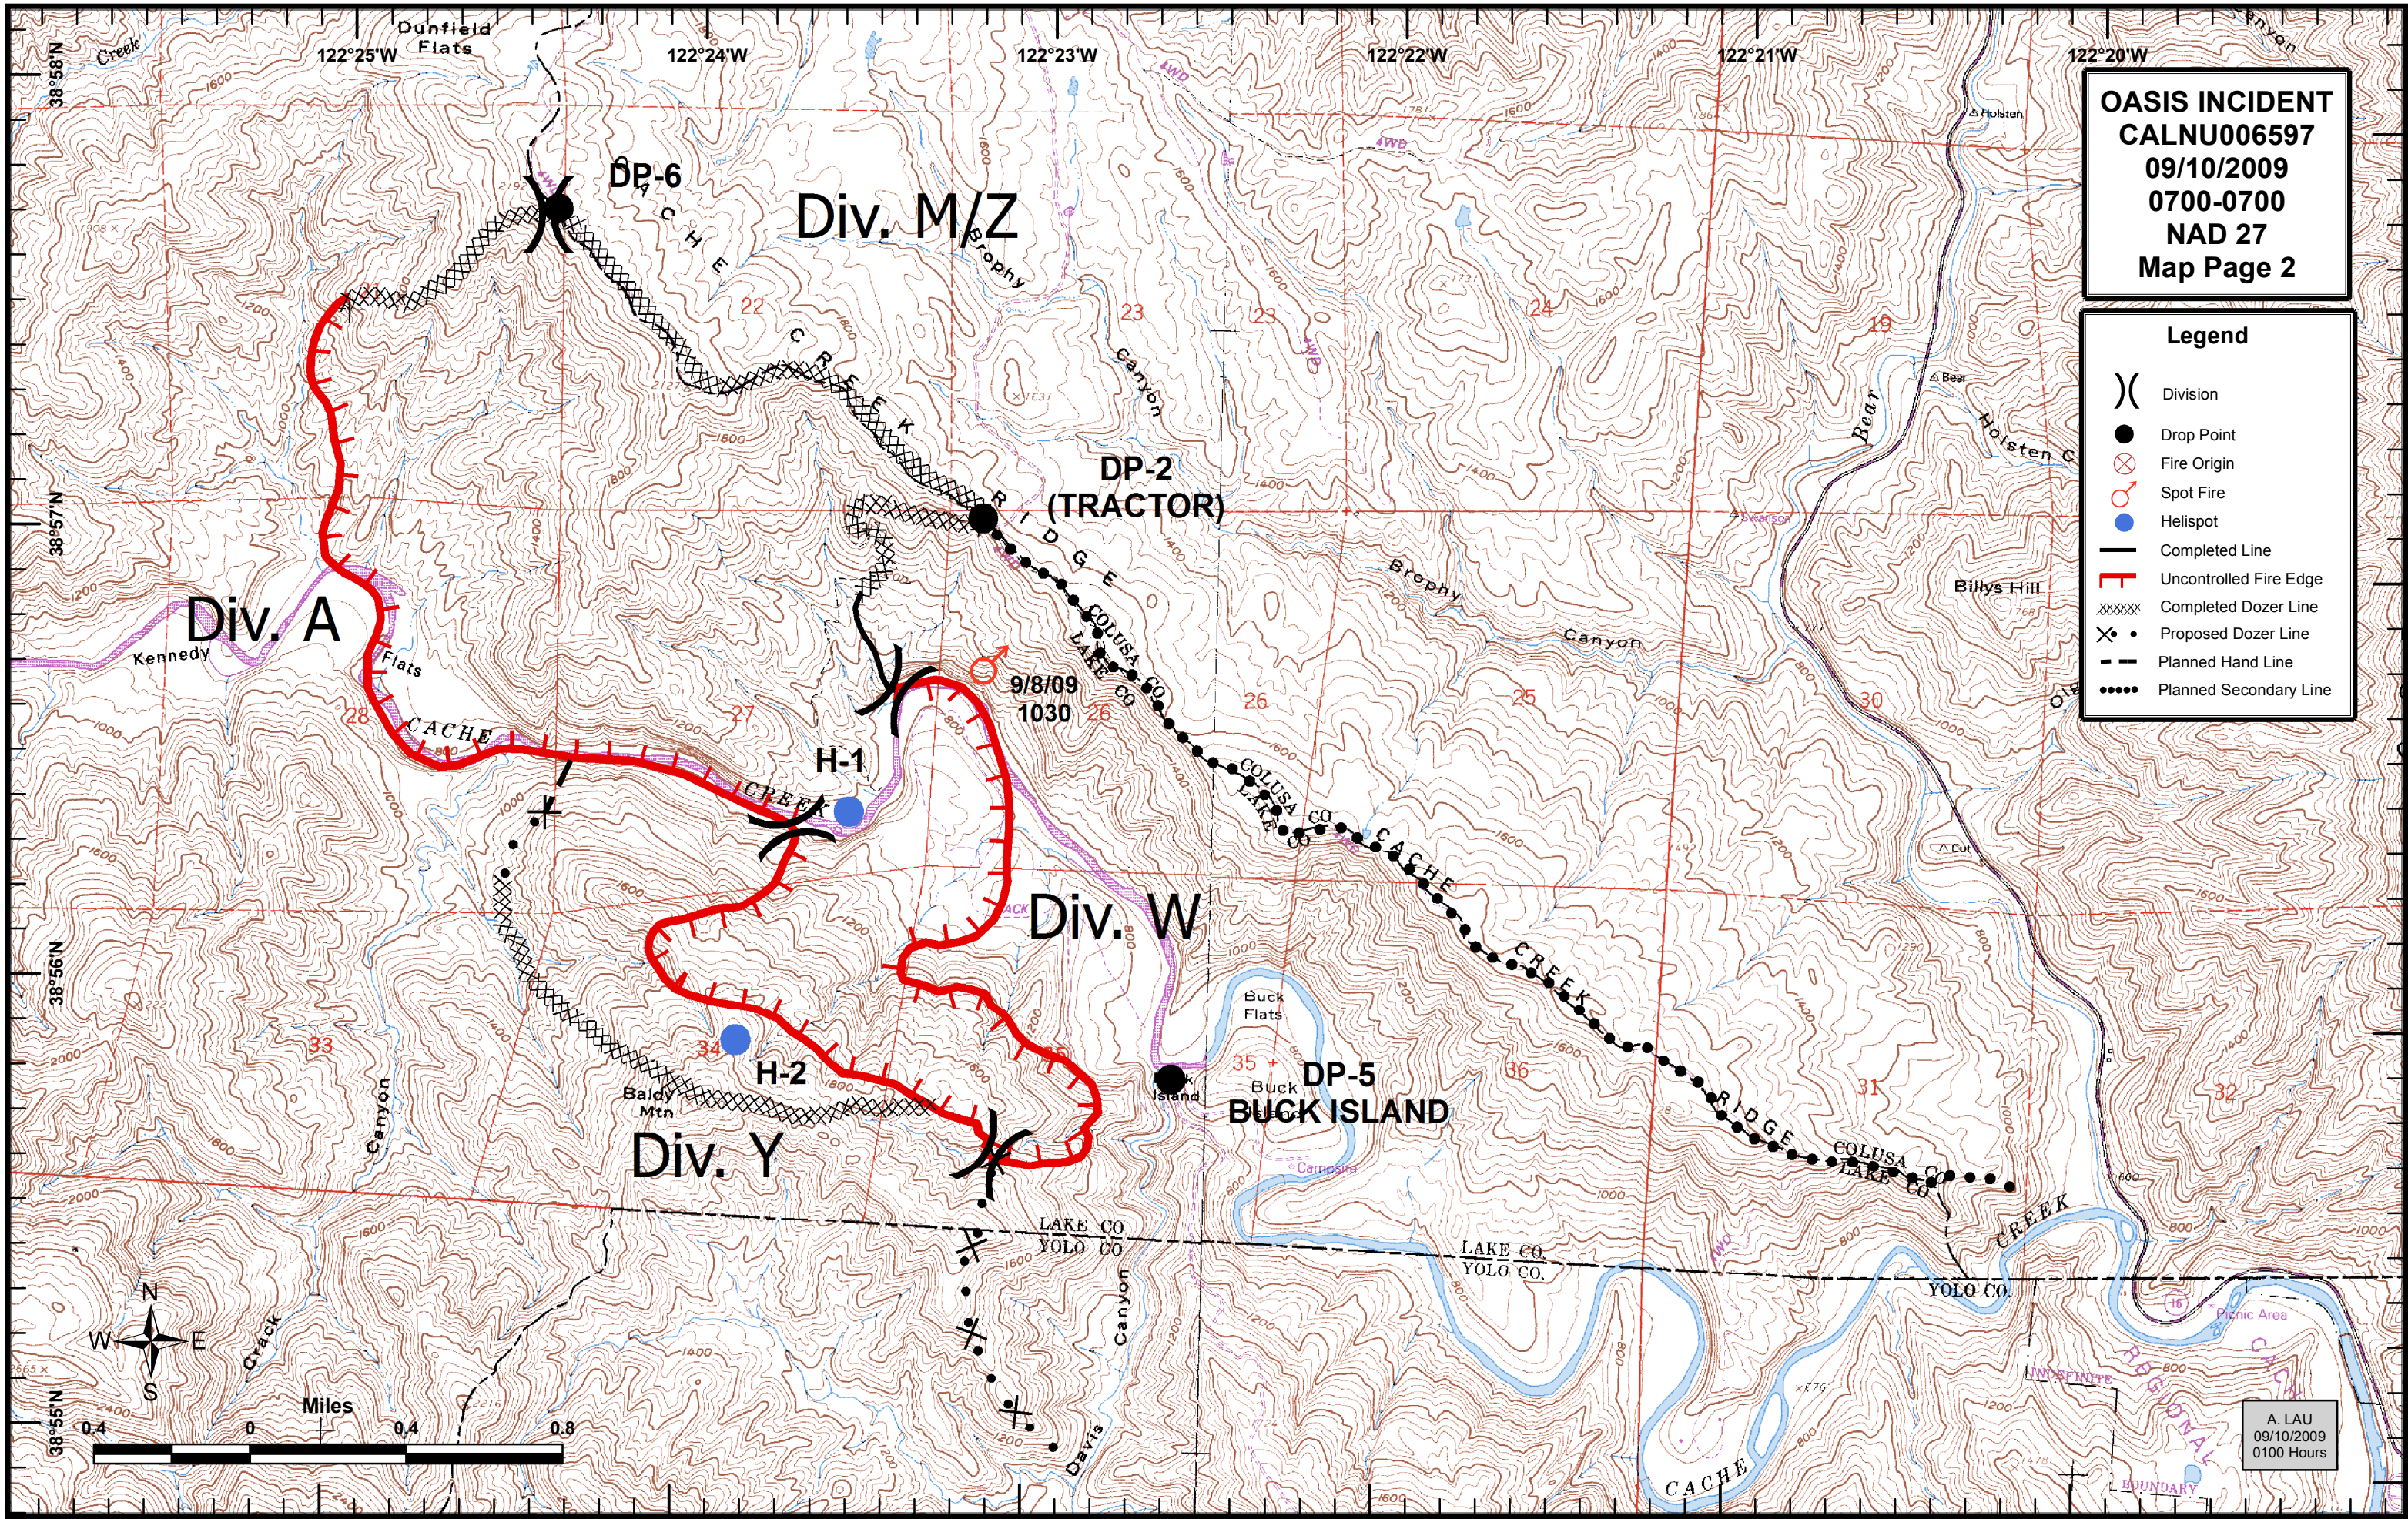

OASIS INCIDENT
CALNU006597
09/10/2009
0700-0700
NAD 27
Map Page 2

Legend

- () Division
- Drop Point
- ⊗ Fire Origin
- ♂ Spot Fire
- Helispot
- Completed Line
- ┌ Uncontrolled Fire Edge
- XXXXX Completed Dozer Line
- ⊗ Proposed Dozer Line
- - - Planned Hand Line
- Planned Secondary Line

A. LAU
 09/10/2009
 0100 Hours